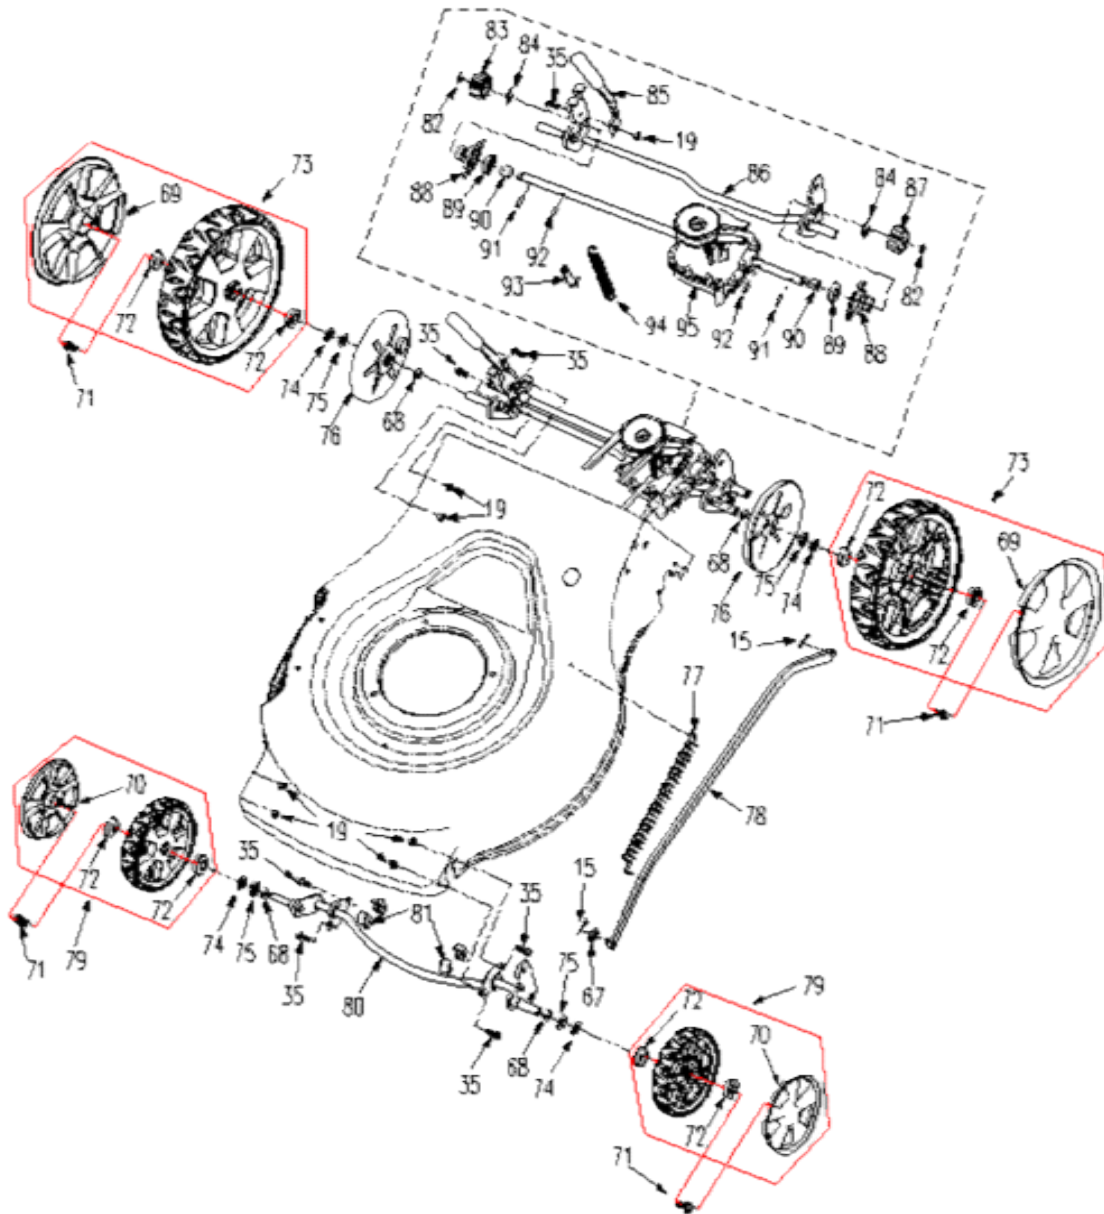

Parts Book For WYZ22H2-LC1P70F-3-B01

Ref. No.	Parts No.	Description	QTY
8	2011307	Handle Grip	1
9	2203201A	Drive Clutch Lever	1
10	GB16674.1-06055	Bolt M6×55	1
11	2203031	Upper Handlebar	1
16	2203101	Blade Control Handle	1
17	GB923-06	Nylon Insert Lock Nut M6mm	1
18	WORD18.6-05	Guy Hook	1
19	GB6182-06	Nylon Insert Lock Nut M6mm	1
20	GB97.1-06	Washer 6	2
21	2215400A	Throttle Control Assembly	1
22	2203351	Cable Unit	1
23	2011031	Cable Clamp	2
25	2203032	Lower Handlebar	1
26	GB801-08040	Square Neck Bolt M8×40mm	2
28	2203003	Bracket	1
122	1850049	Screw	2
123	GB879-06019	Spring Pin	2
124	1600511	Quick Fix	2
125	2003022	Washer	2
126	1850006	Knob Nut M8mm	4

Ref. No.	Parts No.	Description	QTY
15	XSZ56-1-17	Hair Pin	1
19	GB6182-06	Nylon Insert Lock Nut M6mm	7
20	GB97.1-06	Washer 6	2
29	GB91-02020	Pin 2×20	2
30	2205000A	Right Bracket	1
31	2200003A	Torsion Spring, Right	1
32	GB6182-08	Locknut M8	8
33	GB801-08016	Square Neck Bolt M8X16mm	6
34	2200052A	Height Adjustment Rack	1
35	GB16674.1-06016	Hex Hd. Flange Bolt M6X16mm	2
36	2200021	Torsion Spring	1
37	2200060	Mulch Cover	1
38	2200063	Mounting Bracket, Discharging Chute	1
39	2200019	Anti Rotation Bracket	1
40	2208040	Deck	1
41	GB16674.1-08030	Bolt M8×30	1
42	GB16674.1-08040	Square Neck Bolt M8×40mm	2
43	GB93-08	Washer 8	1
44	1850130	Limited plate	1
46	XSS46-15A	Rear Guard	1
48	2200002A	Torsion Spring, Left	1
49	2204000A	Left Bracket	1
50	2200004	Rear Cover	1
51	2200001A	Rod, Rear Cover	1

Ref. No.	Parts No.	Description	QTY
15	XSZ56-1-17	Hair Pin	2
19	GB6182-06	Nylon Insert Lock Nut M6mm	9
35	GB16674.1-06016	Hex Hd. Flange Bolt M6X16mm	9
67	2000086	Washer	2
68	2007401	Bushing	4
69	01111	Hub Cap	2
70	00801	Hub Cap	2