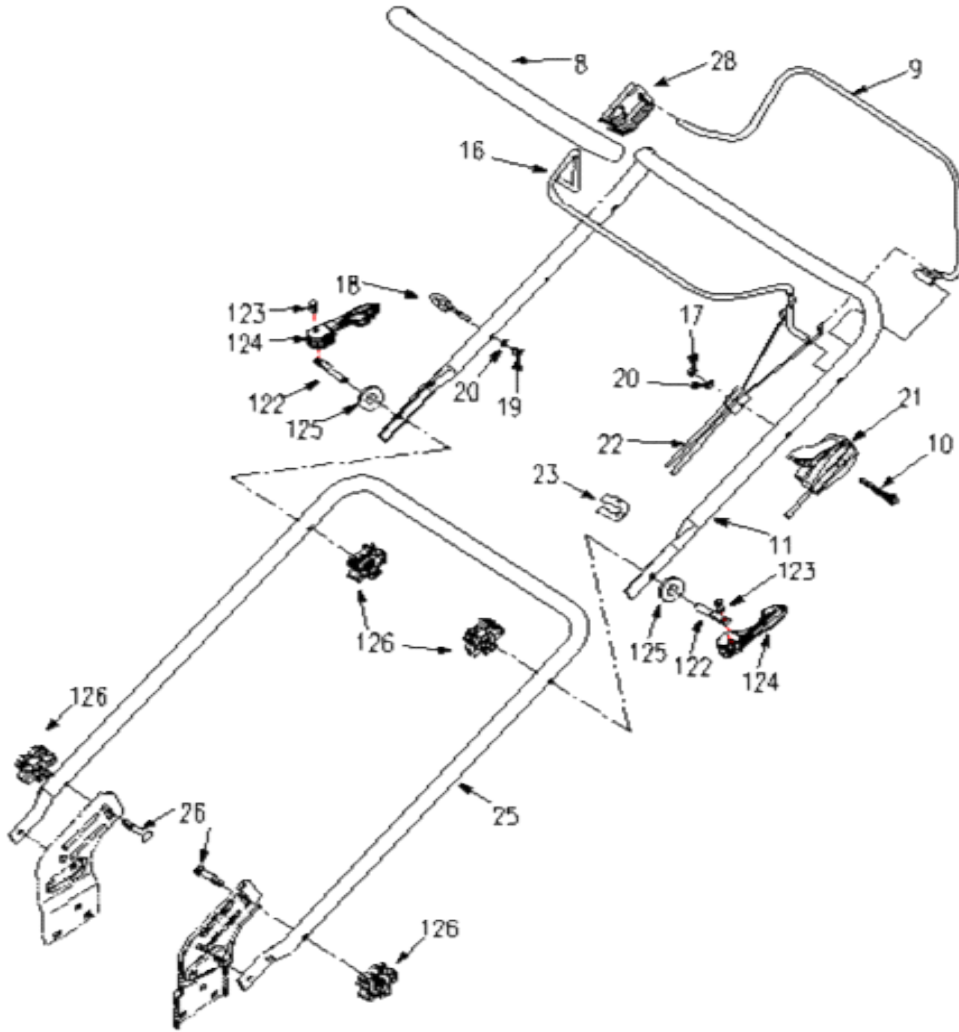

Parts Book For WYZ22H2-LC1P70F-3-B01

Ref. No.	Parts No.	Description	QTY
8	2011307	Handle Grip	1
9	2203201A	Drive Clutch Lever	1
10	GB16674.1-06055	Bolt M6×55	1
11	2203031	Upper Handlebar	1
16	2203101	Blade Control Handle	1
17	GB923-06	Nylon Insert Lock Nut M6mm	1
18	WORD18.6-05	Guy Hook	1
19	GB6182-06	Nylon Insert Lock Nut M6mm	1
20	GB97.1-06	Washer 6	2
21	2215400A	Throttle Control Assembly	1
22	2203351	Cable Unit	1
23	2011031	Cable Clamp	2
25	2203032	Lower Handlebar	1
26	GB801-08040	Square Neck Bolt M8×40mm	2
28	2203003	Bracket	1
122	1850049	Screw	2
123	GB879-06019	Spring Pin	2
124	1600511	Quick Fix	2
125	2003022	Washer	2
126	1850006	Knob Nut M8mm	4

Ref. No.	Parts No.	Description	QTY
15	XSZ56-1-17	Hair Pin	1
19	GB6182-06	Nylon Insert Lock Nut M6mm	7
20	GB97.1-06	Washer 6	2
29	GB91-02020	Pin 2×20	2
30	2205000A	Right Bracket	1
31	2200003A	Torsion Spring, Right	1
32	GB6182-08	Locknut M8	8
33	GB801-08016	Square Neck Bolt M8X16mm	6
34	2200052A	Height Adjustment Rack	1
35	GB16674.1-06016	Hex Hd. Flange Bolt M6X16mm	2
36	2200021	Torsion Spring	1
37	2200060	Mulch Cover	1
38	2200063	Mounting Bracket, Discharging Chute	1
39	2200019	Anti Rotation Bracket	1
40	2208040	Deck	1
41	GB16674.1-08030	Bolt M8×30	1
42	GB16674.1-08040	Square Neck Bolt M8×40mm	2
43	GB93-08	Washer 8	1
44	1850130	Limited plate	1
46	XSS46-15A	Rear Guard	1
48	2200002A	Torsion Spring, Left	1
49	2204000A	Left Bracket	1
50	2200004	Rear Cover	1
51	2200001A	Rod, Rear Cover	1

Ref. No.	Parts No.	Description	QTY
15	XSZ56-1-17	Hair Pin	2
19	GB6182-06	Nylon Insert Lock Nut M6mm	9
35	GB16674.1-06016	Hex Hd. Flange Bolt M6X16mm	9
67	2000086	Washer	2
68	2007401	Bushing	4
69	01111	Hub Cap	2
70	00801	Hub Cap	2