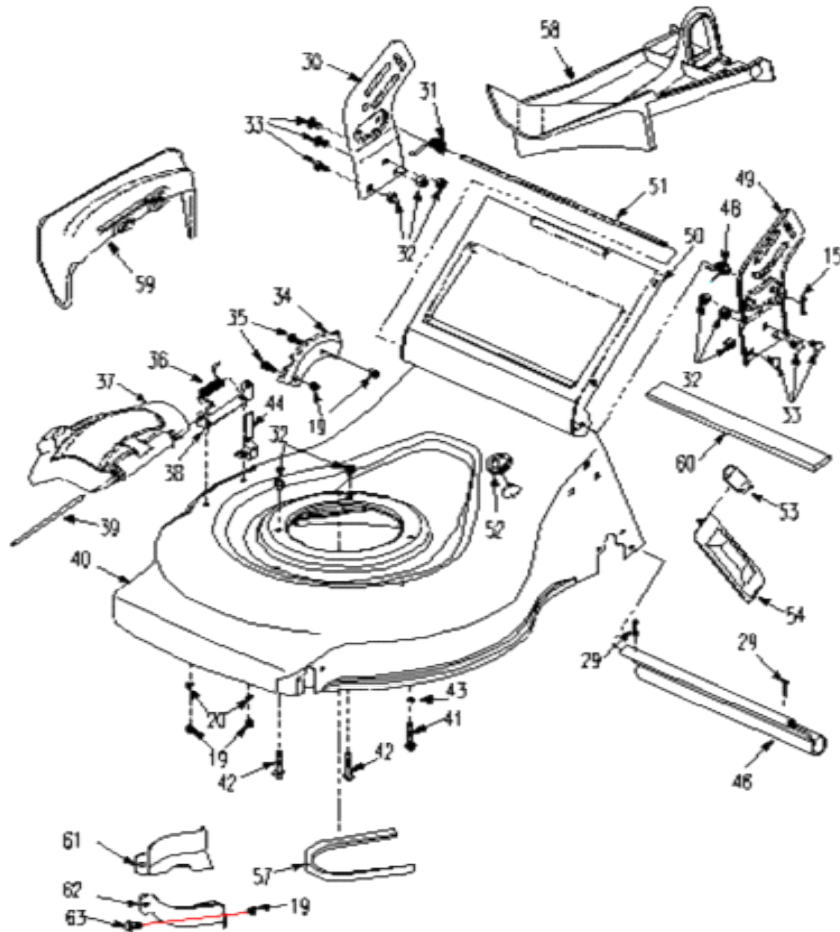

Parts Book For WYZ22H2-LC1P70F-3-B01

Ref. No.	Parts No.	Description	QTY
8	2011307	Handle Grip	1
9	2203201A	Drive Clutch Lever	1
10	GB16674.1-06055	Bolt M6×55	1
11	2203031	Upper Handlebar	1
16	2203101	Blade Control Handle	1
17	GB923-06	Nylon Insert Lock Nut M6mm	1
18	WORD18.6-05	Guy Hook	1
19	GB6182-06	Nylon Insert Lock Nut M6mm	1
20	GB97.1-06	Washer 6	2
21	2215400A	Throttle Control Assembly	1
22	2203351	Cable Unit	1
23	2011031	Cable Clamp	2
25	2203032	Lower Handlebar	1
26	GB801-08040	Square Neck Bolt M8×40mm	2
28	2203003	Bracket	1
122	1850049	Screw	2
123	GB879-06019	Spring Pin	2
124	1600511	Quick Fix	2
125	2003022	Washer	2
126	1850006	Knob Nut M8mm	4

Ref. No.	Parts No.	Description	QTY
15	XSZ56-1-17	Hair Pin	1
19	GB6182-06	Nylon Insert Lock Nut M6mm	7
20	GB97.1-06	Washer 6	2
29	GB91-02020	Pin 2×20	2
30	2205000A	Right Bracket	1
31	2200003A	Torsion Spring, Right	1
32	GB6182-08	Locknut M8	8
33	GB801-08016	Square Neck Bolt M8X16mm	6
34	2200052A	Height Adjustment Rack	1
35	GB16674.1-06016	Hex Hd. Flange Bolt M6X16mm	2
36	2200021	Torsion Spring	1
37	2200060	Mulch Cover	1
38	2200063	Mounting Bracket, Discharging Chute	1
39	2200019	Anti Rotation Bracket	1
40	2208040	Deck	1
41	GB16674.1-08030	Bolt M8×30	1
42	GB16674.1-08040	Square Neck Bolt M8×40mm	2
43	GB93-08	Washer 8	1
44	1850130	Limited plate	1
46	XSS46-15A	Rear Guard	1
48	2200002A	Torsion Spring, Left	1
49	2204000A	Left Bracket	1
50	2200004	Rear Cover	1
51	2200001A	Rod, Rear Cover	1

Ref. No.	Parts No.	Description	QTY
15	XSZ56-1-17	Hair Pin	2
19	GB6182-06	Nylon Insert Lock Nut M6mm	9
35	GB16674.1-06016	Hex Hd. Flange Bolt M6X16mm	9
67	2000086	Washer	2
68	2007401	Bushing	4
69	01111	Hub Cap	2
70	00801	Hub Cap	2

Ref. No.	Parts No.	Description	QTY
101	2019002	Bushing	1
102	2012100D	Blade Adaptor Pulley	1
103	2200039	Blade	1
104	XSZ56-2-17	Washer	1
105	2200010	Bolt	1

Ref. No.	Parts No.	Description	QTY
115	2206100	Bag Frame	1
116	2206200	Fabric Bag	1