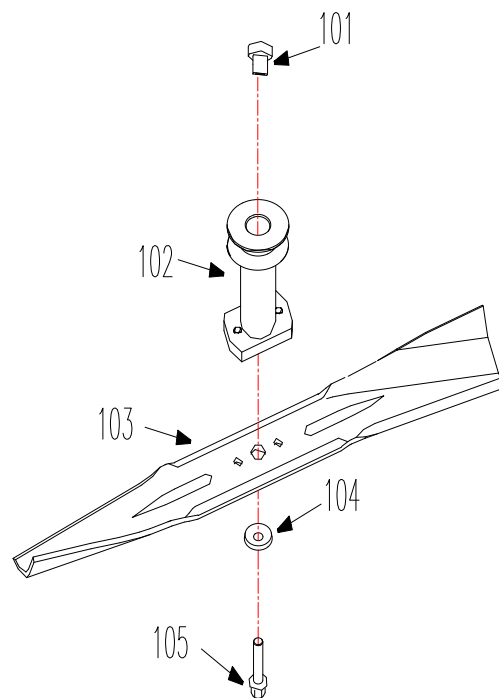

71	GB16674.1-08016	Square Neck Bolt M8X16mm	4
72	2201002	Nylon Bearing 1/2"	4
73	011110	11" wheel	2
74	GB97.1-12	Washer 12	4
75	GB955-12	Washer 12	4
76	0110001	Cover	2
77	2200053	Tension Spring	1
78	2202030	Haul Shank Seam	1
79	00800	8" wheel	2
80	2209030	Front Shaft Assembly	1
81	WORD18-01	Nylon Bearing 1/2"	4
82	GB896-09	E-Clip 9mm	2
83	2200033	Pinion Gear, Right	1
84	XSZ56-2-06	E-Clip 19mm	2
85	2207200	Cutting Height Adjustment Lever	1
86	2207031A	Rear Axle Assembly	1
87	2200032	Pinion Gear, Left	1
88	2207002A	Bearing Housing	2
89	2207003	Wheel Bearing 8806	2
90	2207001	Bushing	2
91	XSZ56-2-08	Roll Pin	2
93	2100496	Support Plate	1
94	2200065	Transmission Tension Spring	1
95	84533	GT transmission	1

Ref. No.	Parts No.	Description	QTY
101	2019002	Bushing	1
102	2012100D	Blade Adaptor Pulley	1
103	2200039	Blade	1
104	XSZ56-2-17	Washer	1
105	2200010	Bolt	1