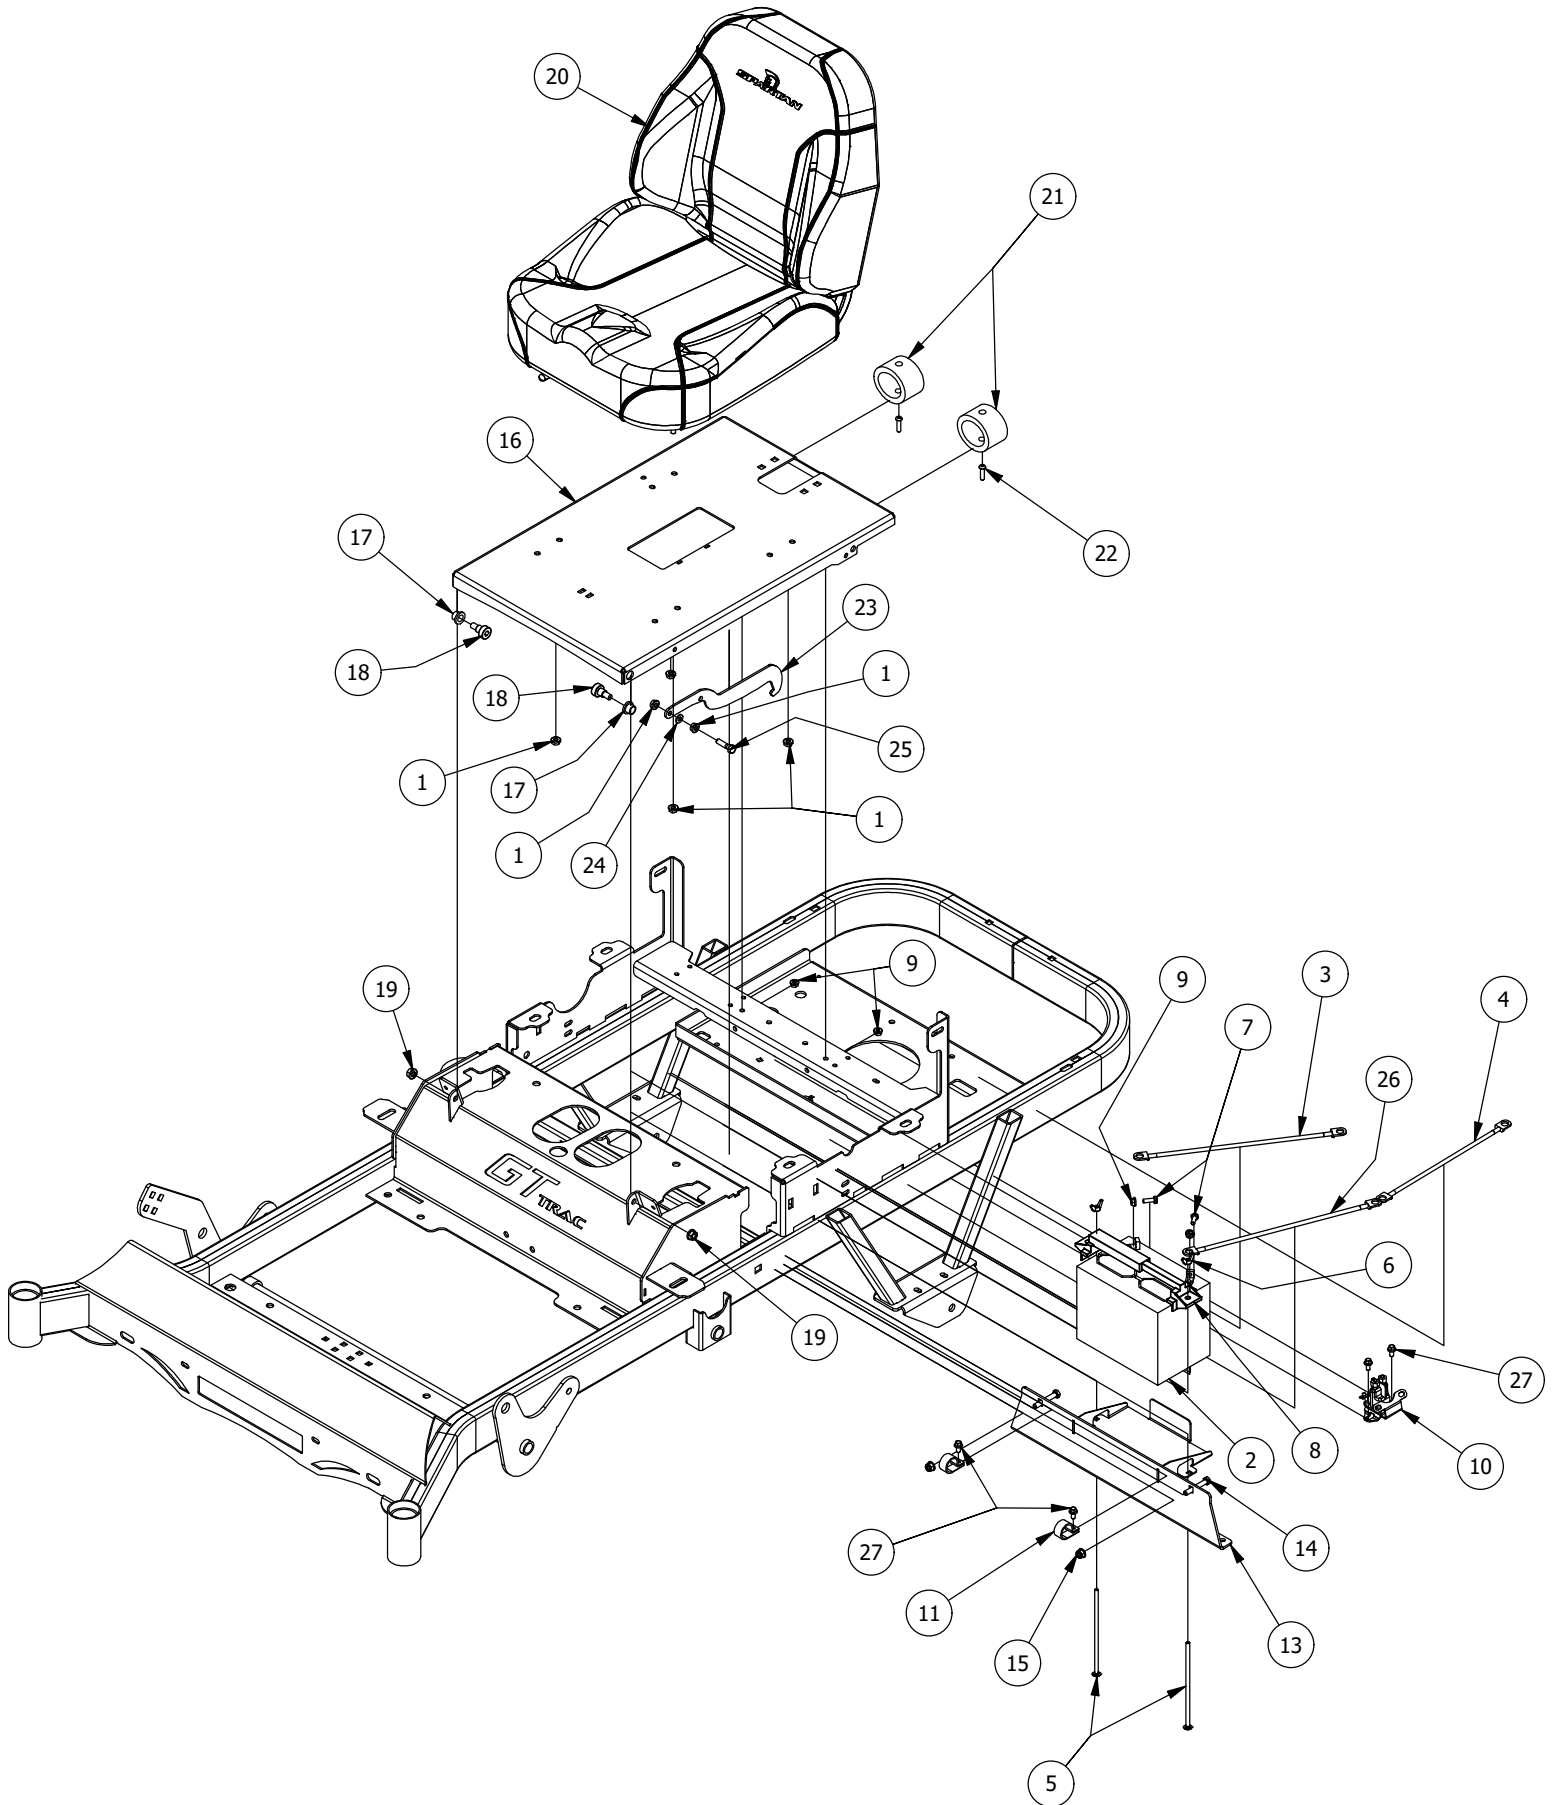

Seat & Battery Assembly

Seat & Battery Assembly			
ITEM	QTY	PART NUMBER	DESCRIPTION
1	6	413-0027-00	5/16-18 NYLON INSERT FLANGE LOCKNUT ZC YELLOW
2	1	468-1004-00	12-V Mower Starter Battery
3	1	486-0017-00	Mower Negative Battery Cable 28" long
4	1	486-0018-00	Mower Start Wire, 12
5	2	418-0034-00	1/4-20 X 7 CARRIAGE BOLT ZINC
6	2	413-0025-00	1/4-20 WING NUT ZINC
7	2	418-0035-00	1/4-20 X 3/4 HEX C/S GR 2 ZINC
8	1	443-0001-00	Battery Hold Down
9	4	413-0026-00	1/4-20 NYLON INSERT FLANGE L/NUT ZINC
10	1	486-0006-00	Mower Starter Solenoid
11	2	472-0002-00	1/2" CUSHIONED LOOP CLAMP
12	1	490-0449-00	CRZ TTQ Frame Assembly
13	1	490-0027-00	Mower TTQ Battery Box Assembly
14	2	618-2071-00	5/16-18X 2" Hex Head Cap Screw
15	2	613-8049-00	5/16-18 Nylon Insert Flange Nut Zinc Orange Nylon
16	1	439-0430-00	RZ Mower Seat Brtk
17	2	410-0010-00	1/2" ID X 5/8" OD X 1/2" LENGTH FLANGE BUSHING
18	2	418-0038-00	1/2 X 1/2 SOCKET SHOULDER BOLT ZC YELLOW
19	2	413-0029-00	3/8-16 NYLON INSERT FLANGE L/NUT ZC YELLOW
20	1	471-0032-00	RZ Seat Standard
21	2	487-0004-00	Seat Suspension Elastomer GBR-7
22	2	418-0039-00	1/4-20 X 1 BUTTON SOCKET C/S 18-8 SS W/ BLACK MAGNI 577
23	1	439-0065-00	Mower Seat Latch Hook
24	1	413-0016-00	.312 ID X .625 OD X .062 THK THRUST BEARING OIL-IMPREG BRNZ
25	1	418-0036-00	5/16-18 X 1-1/4 HEX TAP BOLT ZINC GR8
26	1	486-0016-00	Mower Positive Battery Cable 25" long
27	4	418-0023-00	3/8-16 X 1-1/8 IND HWH W/SERR TRI LOB ZY