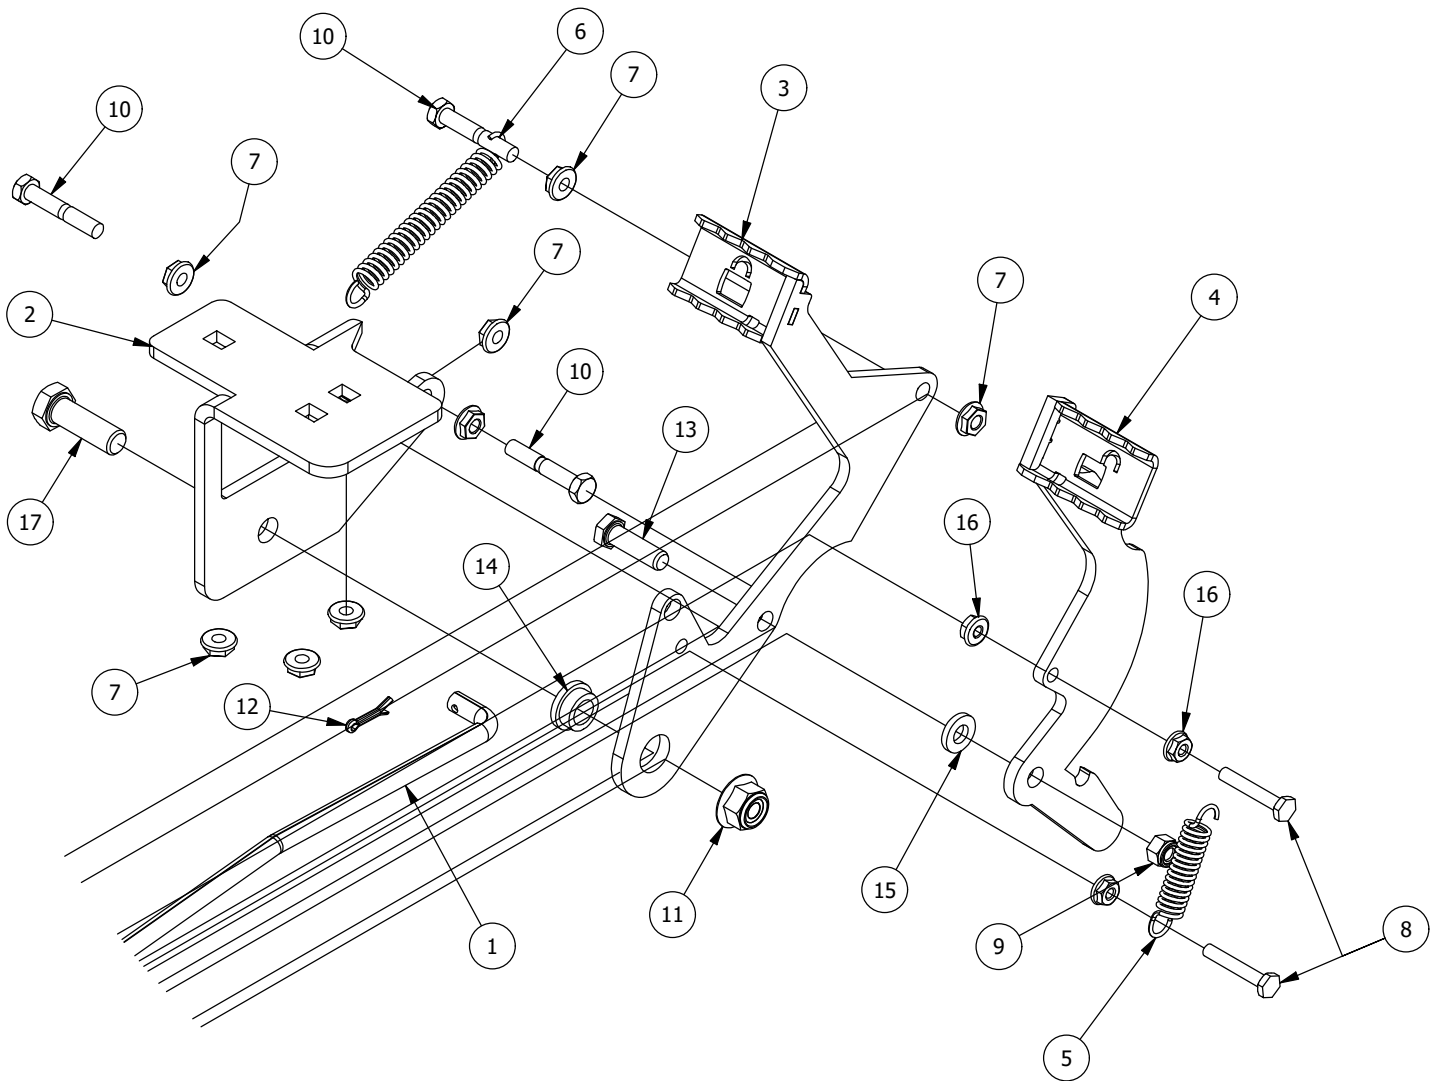

DETAIL A

Detail A Parts List			
ITEM	QTY	PART NUMBER	DESCRIPTION
1	1	435-0004-00	Mower Brake Linkage
2	1	439-0009-00	Mower Frame Brake Mounting Bracket
3	1	490-0016-00	Mower Brake Lock Lever Assembly
4	1	490-0017-00	Mower Brake Unlock Lever Assembly
5	1	434-0003-00	Brake Pedal Release Spring
6	1	434-0015-00	Brake Pedal Release Spring
7	11	413-0006-00	5/16-18 HEX FLANGE NUT W/SERR ZINC
8	2	418-0029-00	1/4-20 X 1-1/4 HEX C/S GR 2 ZINC
9	1	413-0013-00	3/8-16 NYLON INSERT FLANGE LOCKNUT ZINC
10	3	418-0027-00	5/16-18 X 1-3/4 HEX C/S GR 2 ZINC
11	10	413-0002-00	1/2-13 NYLON INSERT FLANGE LOCKNUT ZC YELLOW
12	1	420-0001-00	1/8 X 3/4 COTTER PIN ZINC
13	1	418-0030-00	3/8-16 X 1-1/4 HEX C/S GR 2 ZINC
14	8	410-0009-00	1/2" ID X 3/4" OD X 3/8" LENGTH FLANGE BUSHING
15	1	413-0052-00	3/8 ID X 3/4 OD X .125 THK BRONZE WASHER
16	4	413-0012-00	1/4-20 HEX FLANGE NUT W/SERRATIONS ZC YELLOW
17	1	418-0020-00	1/2-13 X 1-1/2 HEX C/S GR 5 ZINC