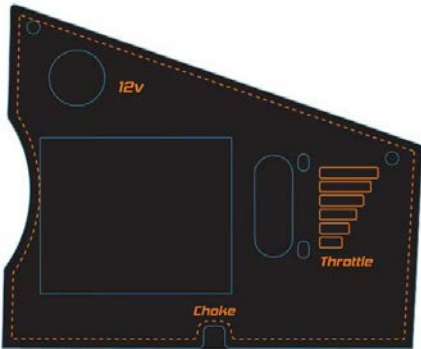

491-0033-00

Spartan Drive Arm

491-0002-00

Spartan Step Decal

491-0082-00

Mower TTQ Deck Belt and Pump Routing Decal

491-0084-00

Mower TTQ Deck Height Decal