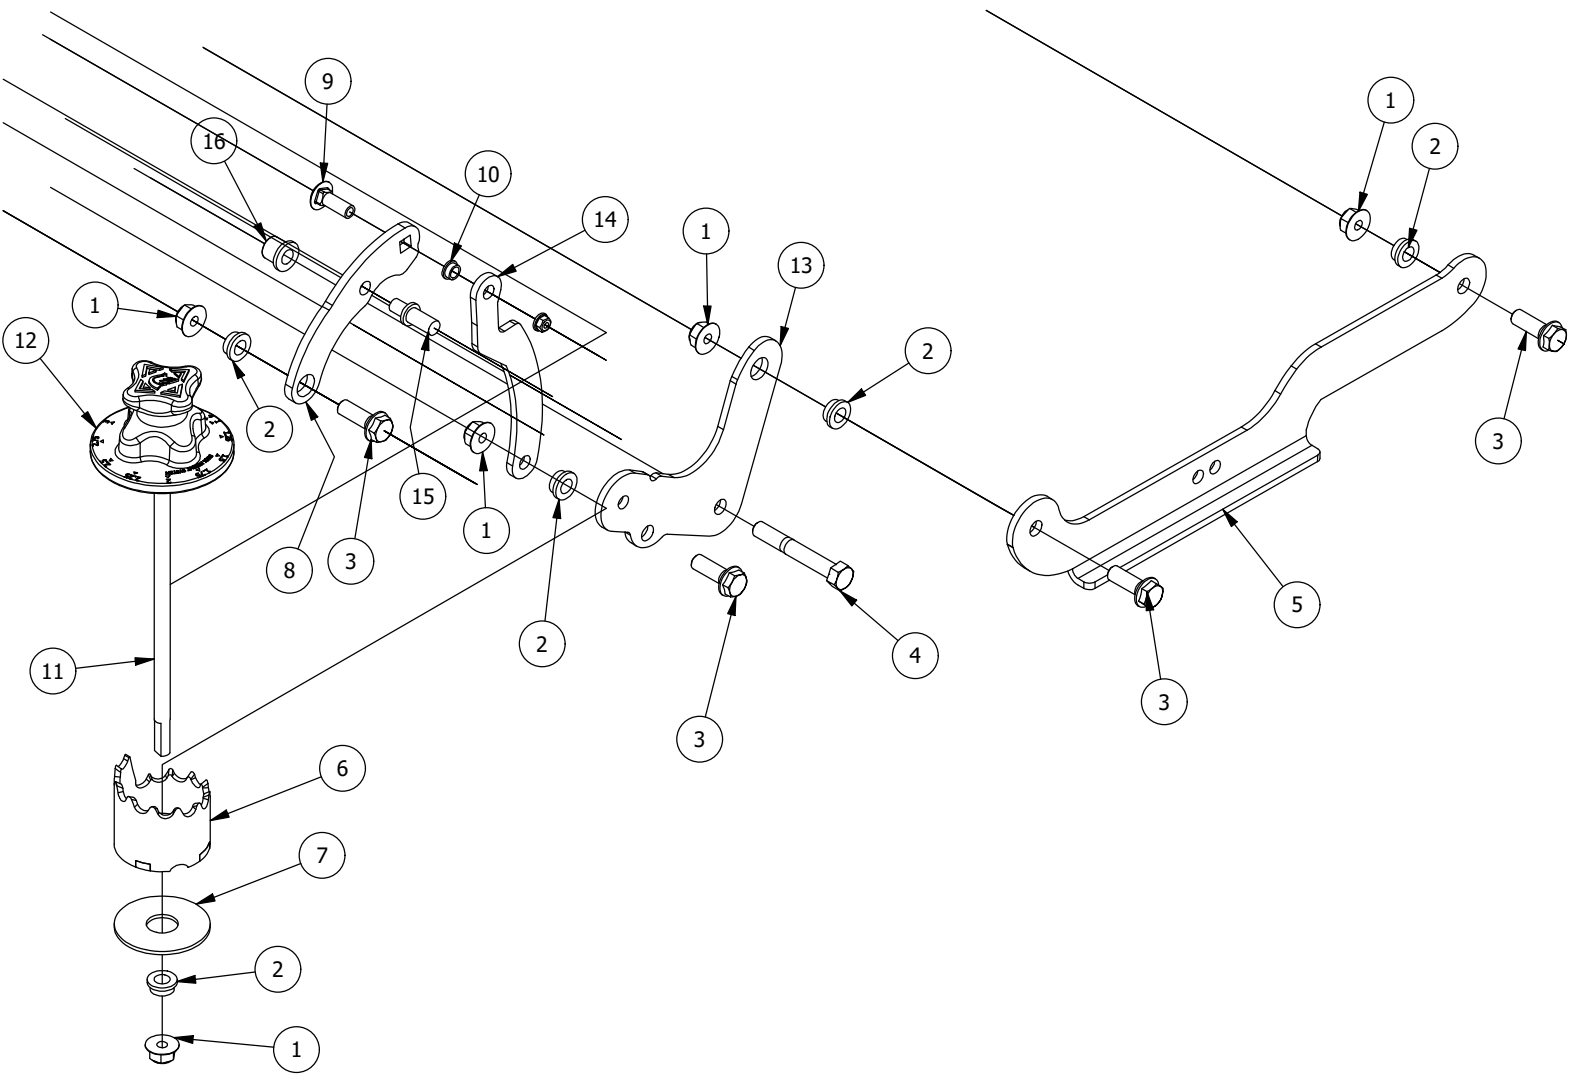

# Brake, Floorboard, and Height Indicator Assembly

Parts List

ITEM	QTY	PART NUMBER	DESCRIPTION
1	1	439-0114-00	Mower Floorboard
2	1	481-0005-00	2017 Mower Rubber Foot Rest Mat Except for RZ
3	1	481-0006-00	2017 Mower Logo Floor Mat Except for RZ
4	1	439-0059-00	Mower Deck Height Foot Pedal
5	10	414-0002-00	8MM PUSH TYPE RETAINER NYLON BLACK
6	3	418-0008-00	5/16-18 X 3/4 CARRIAGE BOLT ZINC
7	11	413-0006-00	5/16-18 HEX FLANGE NUT W/SERR ZINC
8	10	413-0002-00	1/2-13 NYLON INSERT FLANGE LOCKNUT ZC YELLOW
9	2	418-0045-00	3/8-16 X 1 Carriage Bolt Zinc Yellow
10	2	413-0020-00	3/8-16 HEX FLANGE NUT W/SERR ZINC YELLOW
11	4	429-0002-00	Push-In Rubber Bumper, Mower Floor
12	2	414-0016-00	1" Round Tube Plug
13	4	410-0068-00	.502 ID X .753 OD X .75 OAL X1 FL OD X .125 FL BUSHING

# DETAIL B

Detail B Parts List			
ITEM	QTY	PART NUMBER	DESCRIPTION
1	10	413-0002-00	1/2-13 NYLON INSERT FLANGE LOCKNUT ZC YELLOW
2	8	410-0009-00	1/2" ID X 3/4" OD X 3/8" LENGTH FLANGE BUSHING
3	6	418-0047-00	1/2-13 X 1-1/2 HEX FLANGE BOLT GR 8 ZINC YELLOW
4	2	418-0042-00	1/2-13 X 3-1/2 HEX C/S GR 5 ZINC YELLOW
5	1	435-0021-00	Mower TTQ Deck Height Arm Right Link
6	1	490-0451-02	2021 RZC Deck Height Cam Assembly
7	1	419-0031-00	1" ID x 3" Nylon Washer
8	1	426-0460-00	RZC Deck Lift Pin Plate
9	1	418-0001-00	7/16-14 x 1-1/4 Carriage Bolt , GR5, Zinc
10	1	410-0067-00	Bronze Bushing
11	1	435-0026-00	RZ-C Mower Deck Height Selector Shaft
12	1	445-0004-00	2020 RZ Deck Height Selector Knob
13	1	426-0458-00	RZC Deck Height Bracket Right Side
14	1	426-0459-00	RZC Deck Lift Link Plate
15	1	420-0002-00	Mower Height Selector Pin
16	4	410-0068-00	.502 ID X .753 OD X .75 OAL X1 FL OD X .125 FL BUSHING