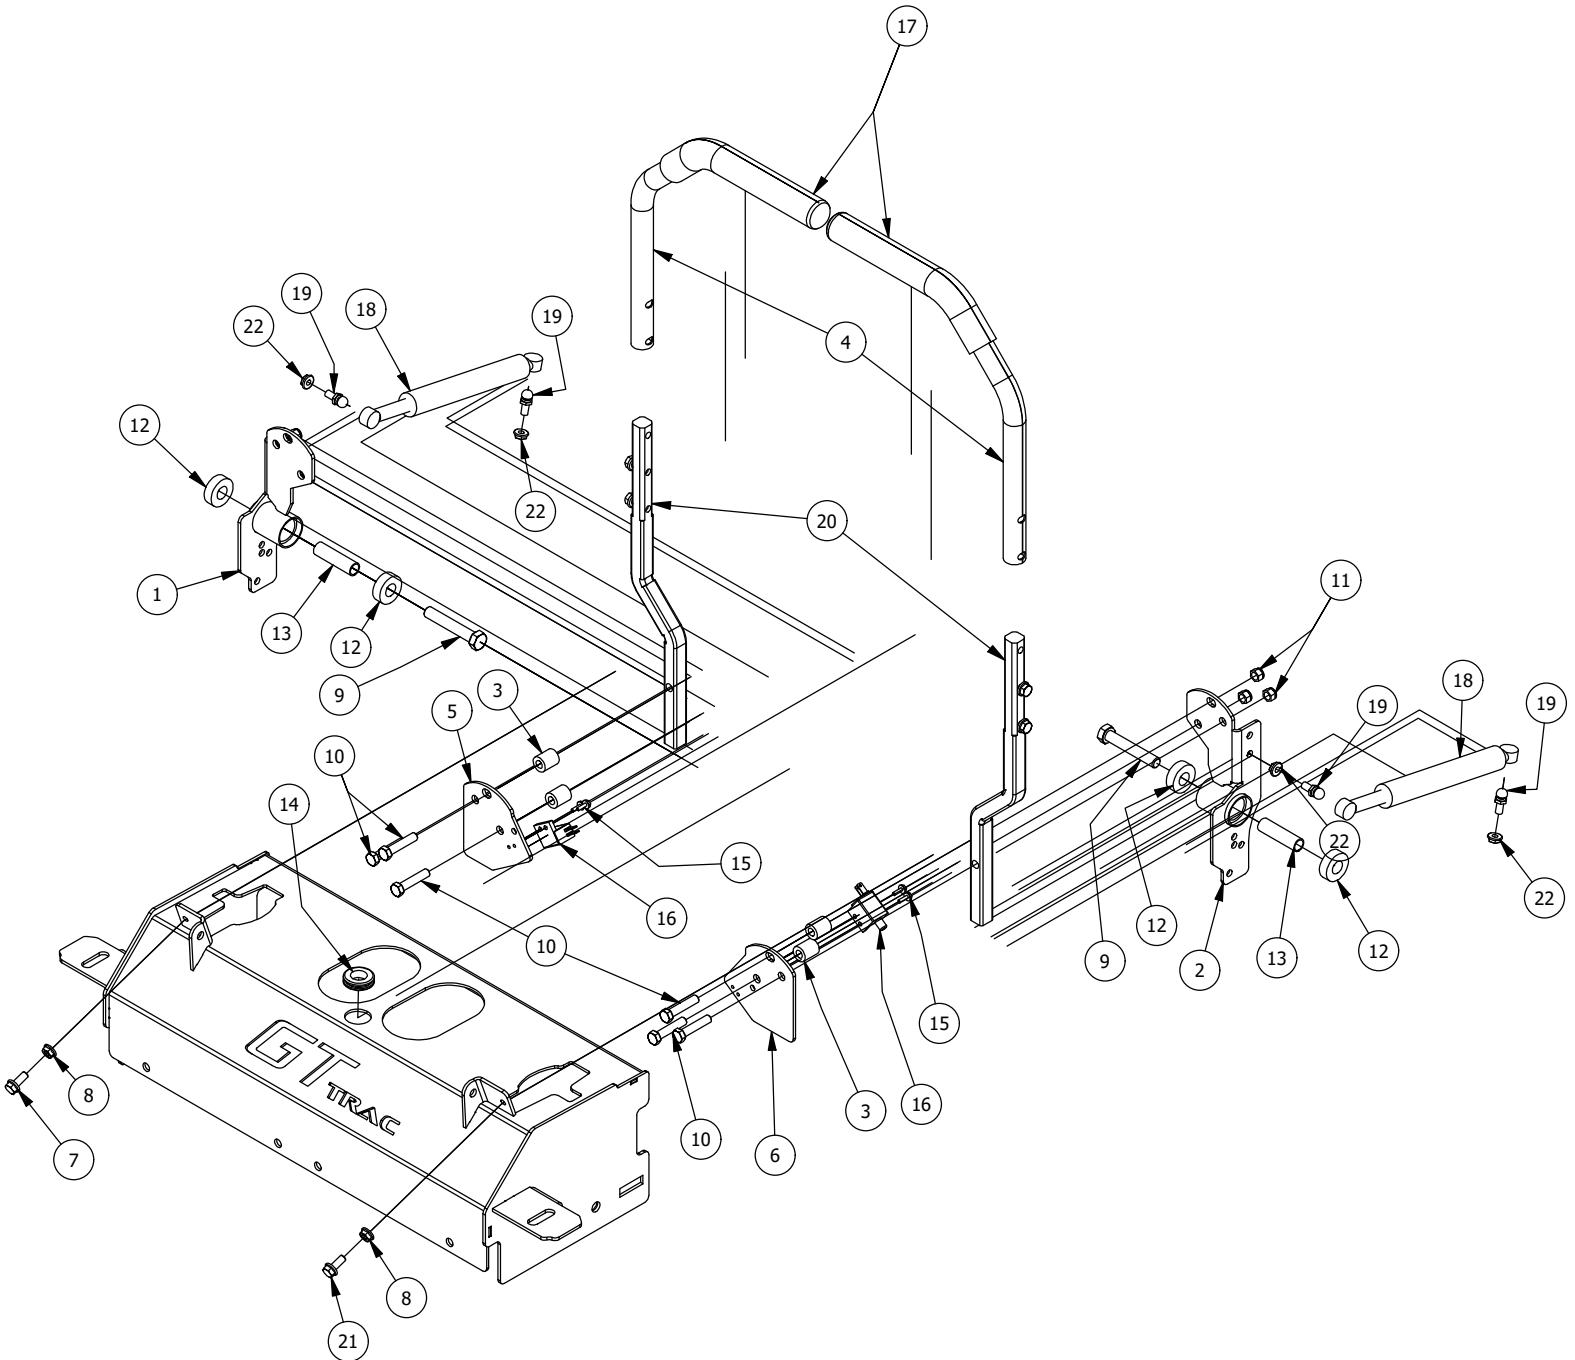

Drive Arm Assemblies

Drive Arm Assemblies			
ITEM	QTY	PART NUMBER	DESCRIPTION
1	1	490-0013-00	Mower Right Drive Arm Bracket Assembly
2	1	490-0012-00	Mower Left Drive Arm Bracket Assembly
3	4	425-0003-00	Mower Drive Arm Spacer
4	2	403-0020-00	Mower Drive Handle Tube
5	1	426-0003-00	Mower Right Control Arm Limit Switch Plate
6	1	426-0002-00	Mower Left Control Arm Limit Switch Plate
7	1	418-0049-00	5/16-18 X 3/4 IND HWH TRI LOB ZINC
8	2	413-0022-00	5/16-18 HEX FLANGE NUT W/SERR ZINC YELLOW
9	2	418-0050-00	1/2-13 X 3 HEX C/S GR 5 ZINC
10	6	418-0051-00	3/8-16 X 1-3/4 HEX C/S GR 2 ZINC
11	6	413-0013-00	3/8-16 NYLON INSERT FLANGE LOCKNUT ZINC
12	4	410-0005-00	5/8" ID X 1-3/8" OD X 7/16" THK BEARING
13	2	425-0004-00	Mower Drive Arm Hub & Deck Lift Arm Spacer
14	1	419-0008-00	3/4" ID X FOR 1-3/16" HOLE FOR 11 GA RUBBER GROMMIT
15	4	418-0032-00	8-32 X 1/2 IND. HWH SLOT TYPE F TCS ZINC
16	2	486-0030-00	Safety Switch
17	2	484-0001-00	Handle Grip
18	2	487-0001-00	Control Arm Damper
19	4	487-0005-00	Control Arm Damper Ball Stud
20	2	431-0001-00	Height Adjustable Drive Arm
21	5	418-0048-00	5/16-18 X 3/4 HEX FLANGE BOLT GR 8 ZC YELLOW
22	4	413-0006-00	5/16-18 HEX FLANGE NUT W/SERR ZINC