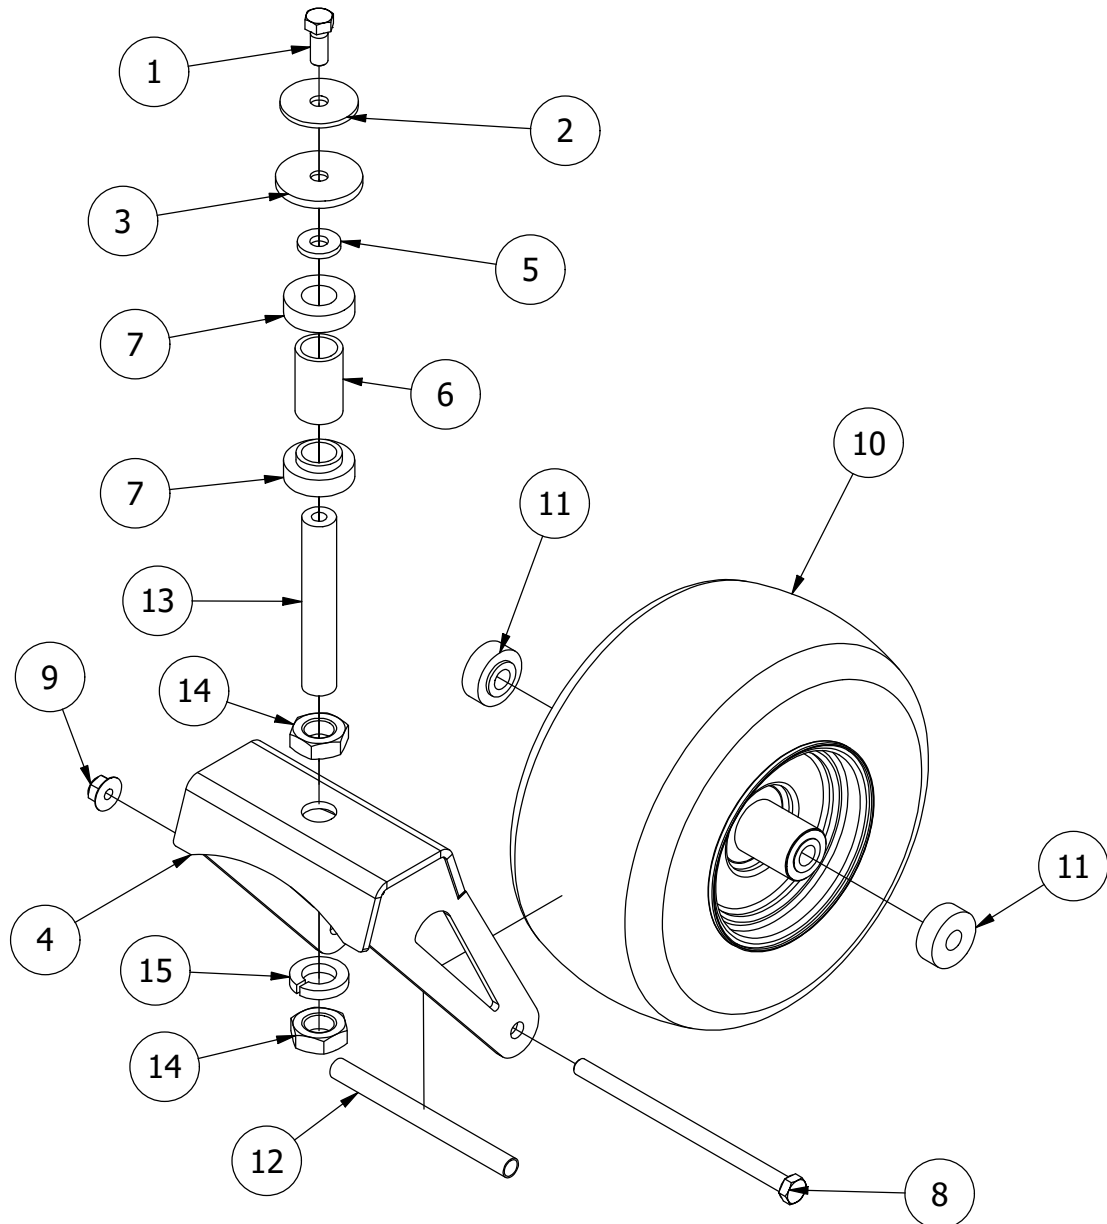

PARTS LIST			
ITEM	QTY	PART NUMBER	DESCRIPTION
1	1	418-0002-00	1/2-20 X 1-1/4 HEX FLANGE BOLT GR 8 ZC YELLOW
2	1	426-0006-00	Mower Caster Shaft Washer
3	1	419-0025-00	Front Fork Caster Top Washer
4	1	490-0453-00	RZ C Caster Fork Assembly_42_54 only
5	1	419-0003-00	1/2 FENDER WASHER 1-1/4" OD ZINC
6	1	425-0011-00	Caster Fork Shaft Bearing Spacer
7	2	410-0006-00	1" INSERT BEARING
8	1	418-0003-00	1/2-13 X 8-1/2 HEX C/S GR 5 ZINC YELLOW
9	1	413-0002-00	1/2-13 NYLON INSERT FLANGE NUT ZINC YELLOW
10	1	422-0027-00	RZ/RT Pro Front Tire Assembly-Smooth Tread
11	2	410-0014-00	Mower Caster Wheel Bearing
12	1	425-0010-00	Mower Caster Fork Wheel Spacer
13	1	437-0028-00	2021 Mower Caster Shaft
14	2	413-0063-00	1"-8 FIN HEX JAM NUT ZC
15	1	419-0024-00	1" L/W MED SPLIT ZC

# Brake, Floorboard, and Height Indicator Assembly

Parts List

ITEM	QTY	PART NUMBER	DESCRIPTION
1	1	439-0114-00	Mower Floorboard
2	1	481-0005-00	2017 Mower Rubber Foot Rest Mat Except for RZ
3	1	481-0006-00	2017 Mower Logo Floor Mat Except for RZ
4	1	439-0059-00	Mower Deck Height Foot Pedal
5	10	414-0002-00	8MM PUSH TYPE RETAINER NYLON BLACK
6	3	418-0008-00	5/16-18 X 3/4 CARRIAGE BOLT ZINC
7	11	413-0006-00	5/16-18 HEX FLANGE NUT W/SERR ZINC
8	10	413-0002-00	1/2-13 NYLON INSERT FLANGE LOCKNUT ZC YELLOW
9	2	418-0045-00	3/8-16 X 1 Carriage Bolt Zinc Yellow
10	2	413-0020-00	3/8-16 HEX FLANGE NUT W/SERR ZINC YELLOW
11	4	429-0002-00	Push-In Rubber Bumper, Mower Floor
12	2	414-0016-00	1" Round Tube Plug
13	4	410-0068-00	.502 ID X .753 OD X .75 OAL X1 FL OD X .125 FL BUSHING