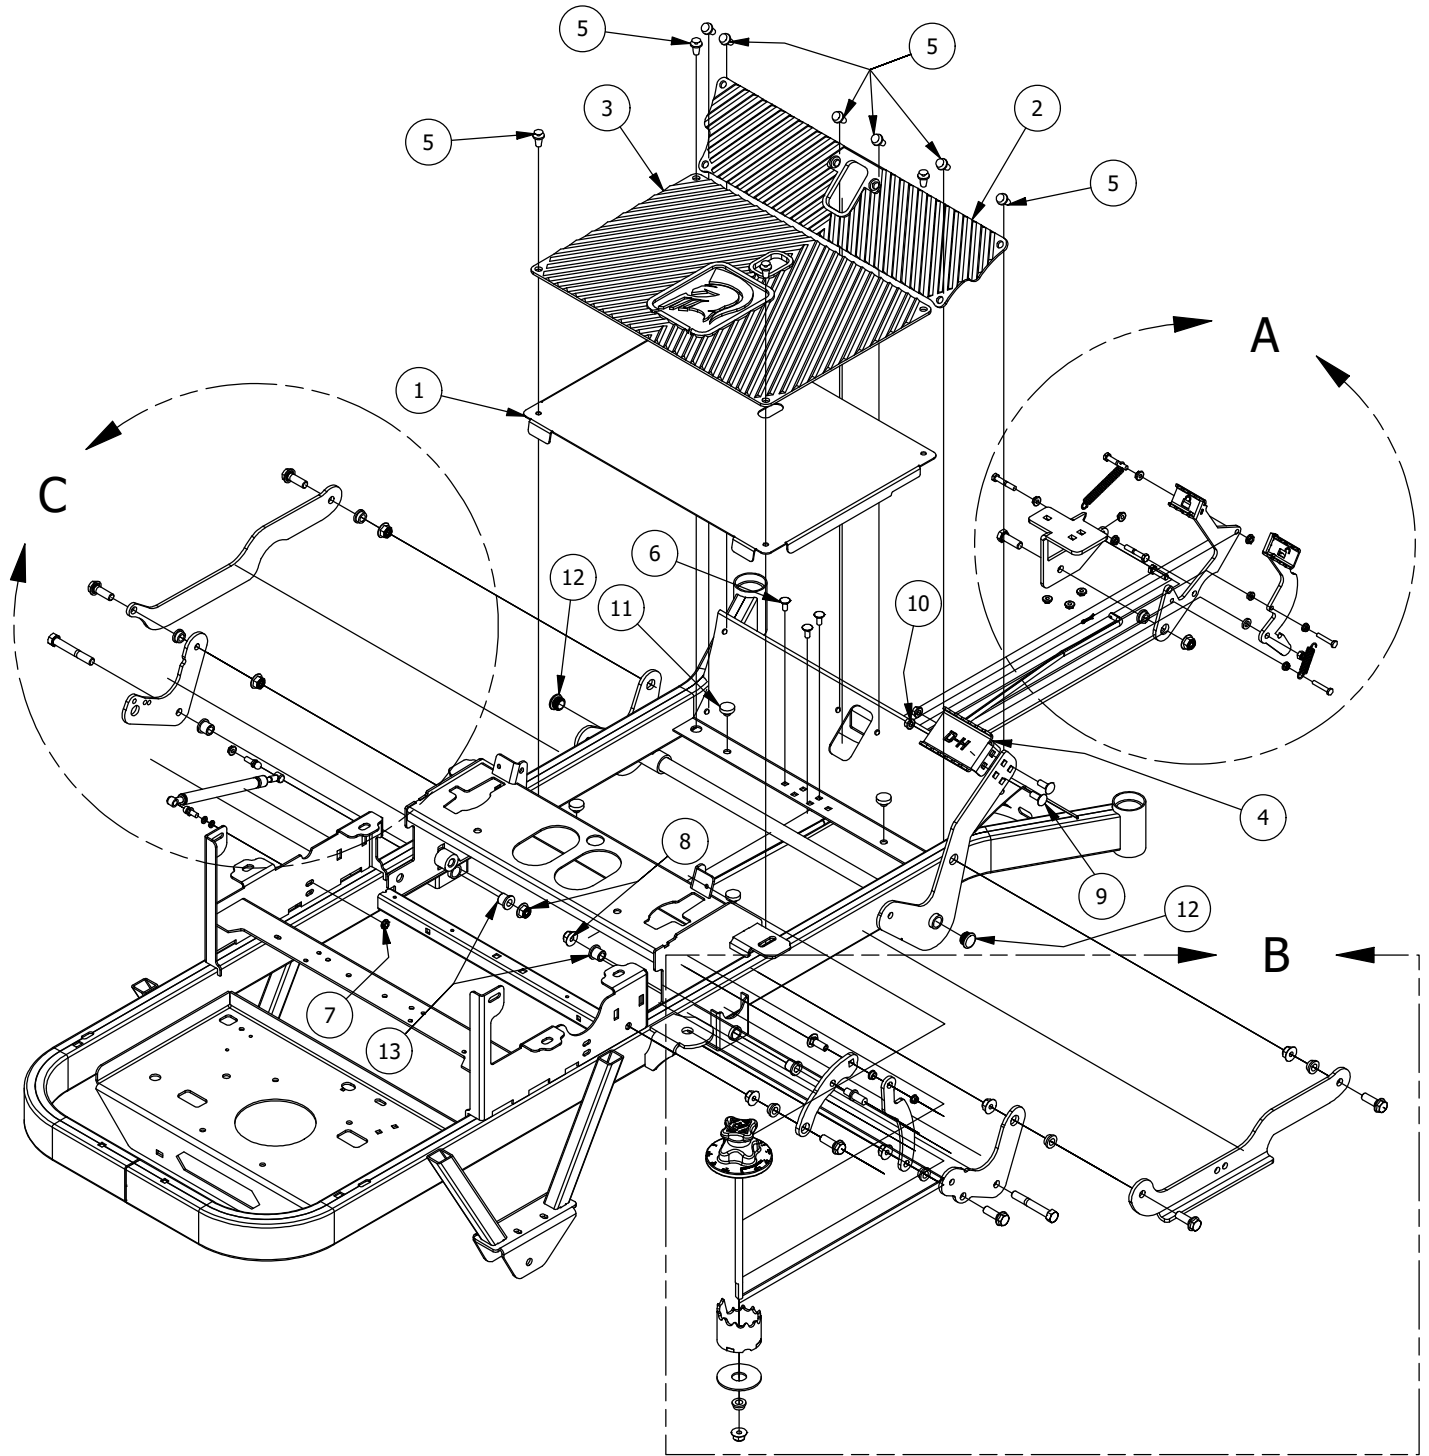

PARTS LIST			
ITEM	QTY	PART NUMBER	DESCRIPTION
1	1	418-0002-00	1/2-20 X 1-1/4 HEX FLANGE BOLT GR 8 ZC YELLOW
2	1	426-0006-00	Mower Caster Shaft Washer
3	1	419-0025-00	Front Fork Caster Top Washer
4	1	490-0453-00	RZ C Caster Fork Assembly_42_54 only
5	1	419-0003-00	1/2 FENDER WASHER 1-1/4" OD ZINC
6	1	425-0011-00	Caster Fork Shaft Bearing Spacer
7	2	410-0006-00	1" INSERT BEARING
8	1	418-0003-00	1/2-13 X 8-1/2 HEX C/S GR 5 ZINC YELLOW
9	1	413-0002-00	1/2-13 NYLON INSERT FLANGE NUT ZINC YELLOW
10	1	422-0027-00	RZ/RT Pro Front Tire Assembly-Smooth Tread
11	2	410-0014-00	Mower Caster Wheel Bearing
12	1	425-0010-00	Mower Caster Fork Wheel Spacer
13	1	437-0028-00	2021 Mower Caster Shaft
14	2	413-0063-00	1"-8 FIN HEX JAM NUT ZC
15	1	419-0024-00	1" L/W MED SPLIT ZC

# Brake, Floorboard, and Height Indicator Assembly

Parts List

ITEM	QTY	PART NUMBER	DESCRIPTION
1	1	439-0114-00	Mower Floorboard
2	1	481-0005-00	2017 Mower Rubber Foot Rest Mat Except for RZ
3	1	481-0006-00	2017 Mower Logo Floor Mat Except for RZ
4	1	439-0059-00	Mower Deck Height Foot Pedal
5	10	414-0002-00	8MM PUSH TYPE RETAINER NYLON BLACK
6	3	418-0008-00	5/16-18 X 3/4 CARRIAGE BOLT ZINC
7	11	413-0006-00	5/16-18 HEX FLANGE NUT W/SERR ZINC
8	10	413-0002-00	1/2-13 NYLON INSERT FLANGE LOCKNUT ZC YELLOW
9	2	418-0045-00	3/8-16 X 1 Carriage Bolt Zinc Yellow
10	2	413-0020-00	3/8-16 HEX FLANGE NUT W/SERR ZINC YELLOW
11	4	429-0002-00	Push-In Rubber Bumper, Mower Floor
12	2	414-0016-00	1" Round Tube Plug
13	4	410-0068-00	.502 ID X .753 OD X .75 OAL X1 FL OD X .125 FL BUSHING