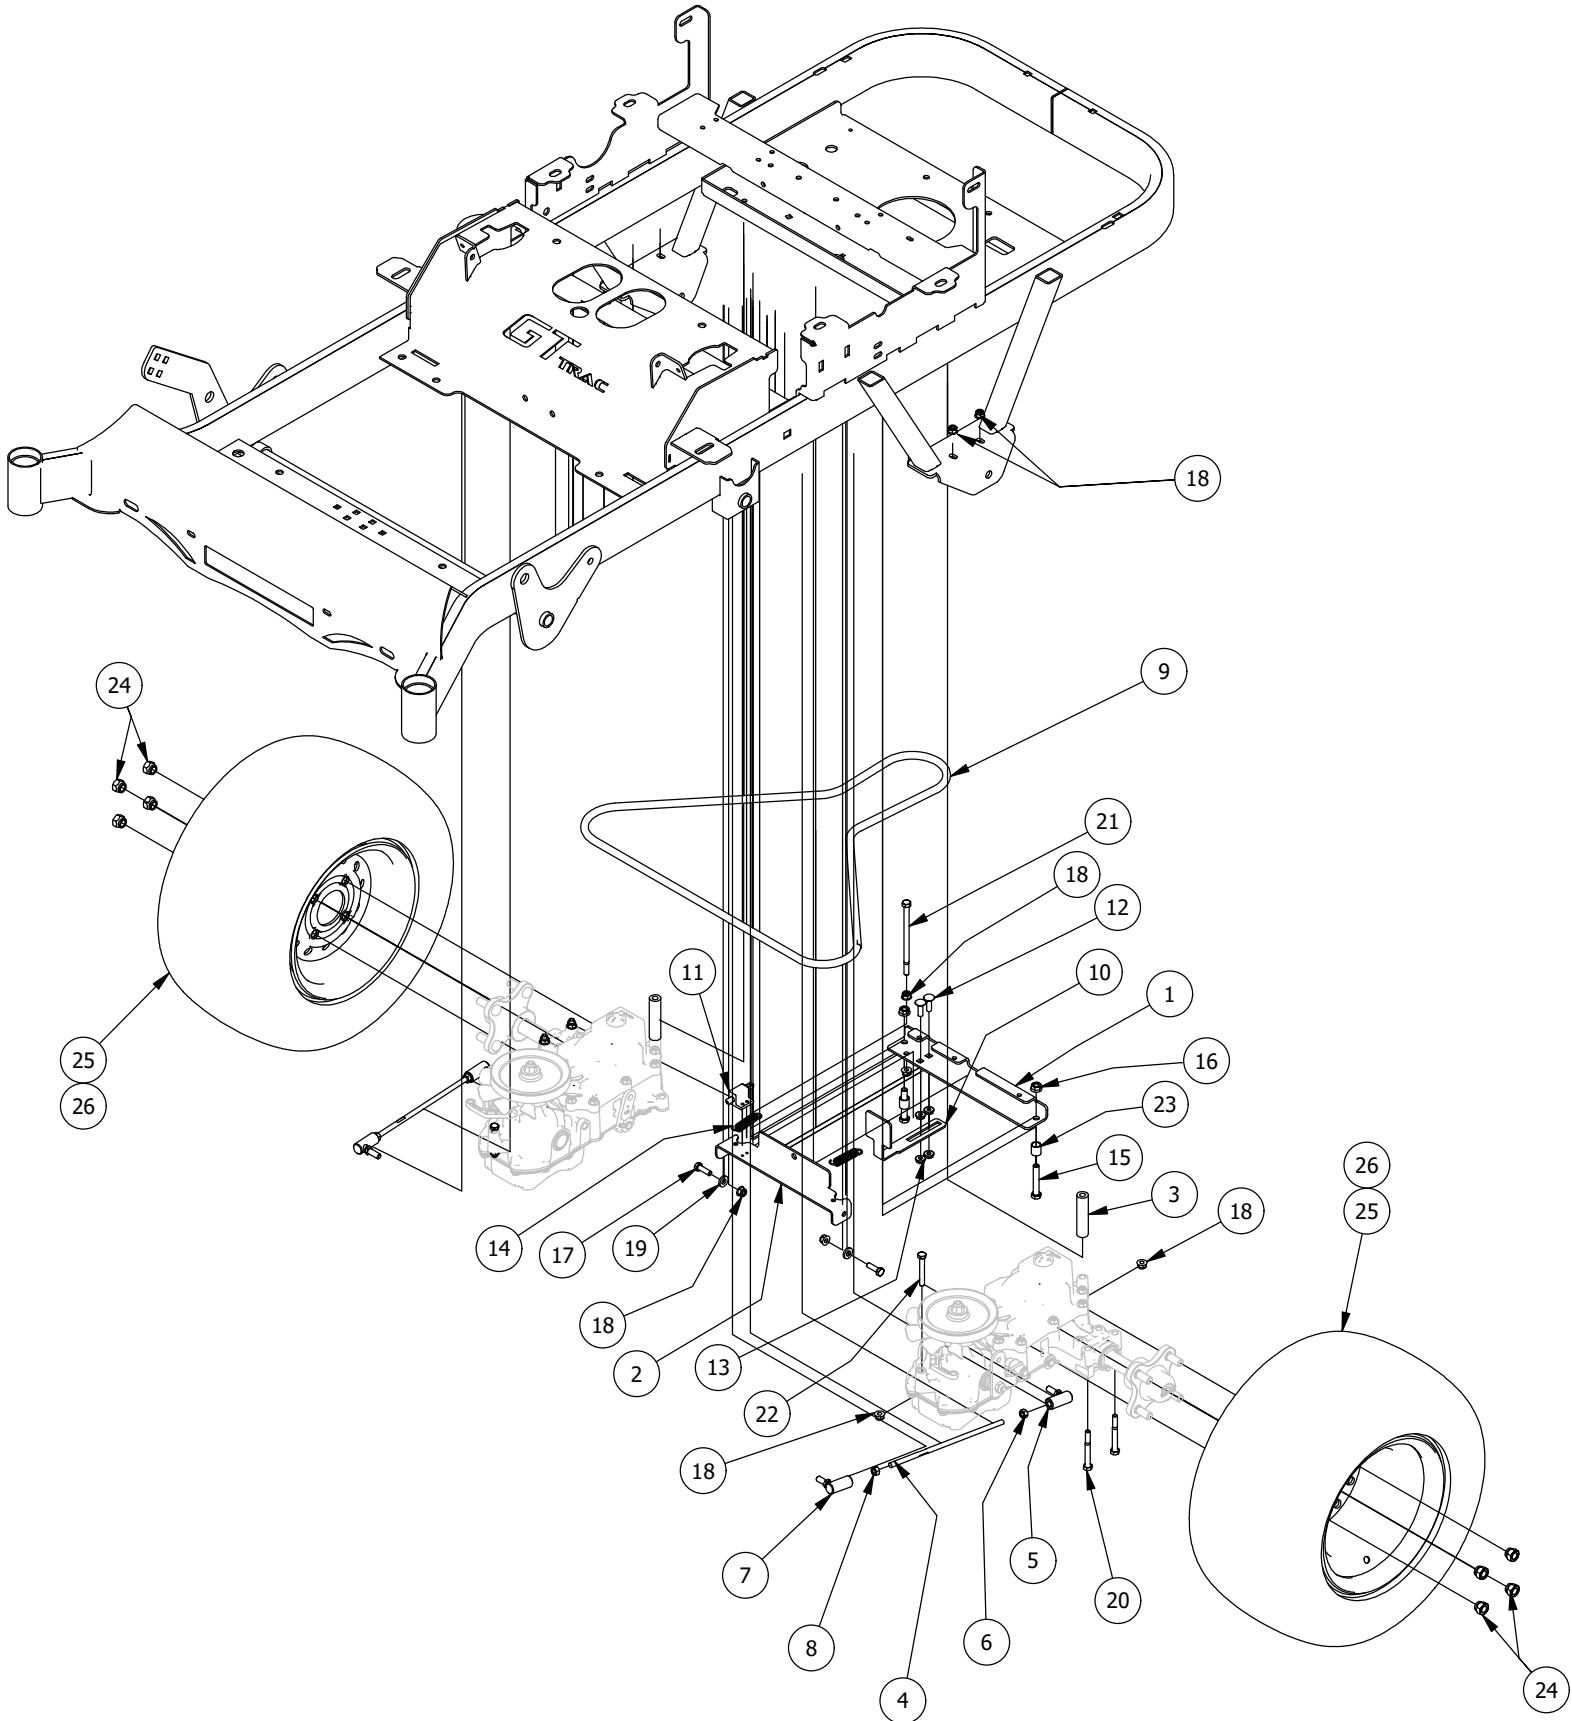

Transmission Assembly

PARTS LIST			
ITEM	QTY	PART NUMBER	DESCRIPTION
1	1	439-0098-00	Mower TTQ Transmission Mount Brace
2	1	439-0018-00	Mower TTQ Brake Rod Bracket 2020
3	2	425-0023-00	Mower TTQ Hydrostatic Transmission Rear Spacer
4	2	435-0020-00	Mower Drive Arm Rod TTQ 400 & 300 Transmission
5	2	410-0001-00	Control Arm Rod End, Right
6	2	413-0035-00	5/16-24 HEX NUT ZINC
7	2	410-0002-00	Control Arm Rod End, Left
8	2	413-0003-00	5/16 Hex Nut Left hand thread
9	1	461-0015-00	RZ TuffTorq Pump Belt 77.5" A belt
10	1	439-0066-00	Mower Standard Transmission Brake Interlock Bracket
11	1	486-0030-00	Safety Switch
12	2	418-0010-00	5/16-18 X 1 CARRIAGE BOLT ZC/YEL
13	4	413-0006-00	5/16-18 HEX FLANGE NUT W/SERR ZINC
14	2	434-0003-00	Brake Pedal Release Spring
15	2	418-0107-00	3/8-16 X 2-1/4 HEX FLANGE BOLT GR 8 ZC YELLOW
16	2	413-0020-00	3/8-16 HEX FLANGE NUT W/SERR ZINC YELLOW
17	2	418-0108-00	5/16 x1 Hex C/S (GR8) ZC/Yel
18	12	613-8049-00	5/16-18 Nylon Insert Flange Nut Zinc Orange Nylon
19	2	413-0052-00	3/8 ID X 3/4 OD X .125 THK BRONZE WASHER
20	4	418-0093-00	5/16-18 UNC-2.75 Hex Bolt TTQ Transmission
21	3	418-0092-00	5/16-18 UNC-5.5 Hex Bolt TTQ Transmission
22	2	618-2034-00	5/16" x 2-1/4" Hex Hd Cap Scr.
23	2	725-1011-00	11/16"x 1/2" x 5/8" Spacer
24	8	413-0015-00	1/2-20 Lugnut for Aluminum Wheels
25	2	422-0051-00	Turf Armor 20x7-10 Rear Tire/Wheel Assembly
26	2	422-0052-00	Turf Armor 20x10-10 Rear Tire/Wheel Assembly