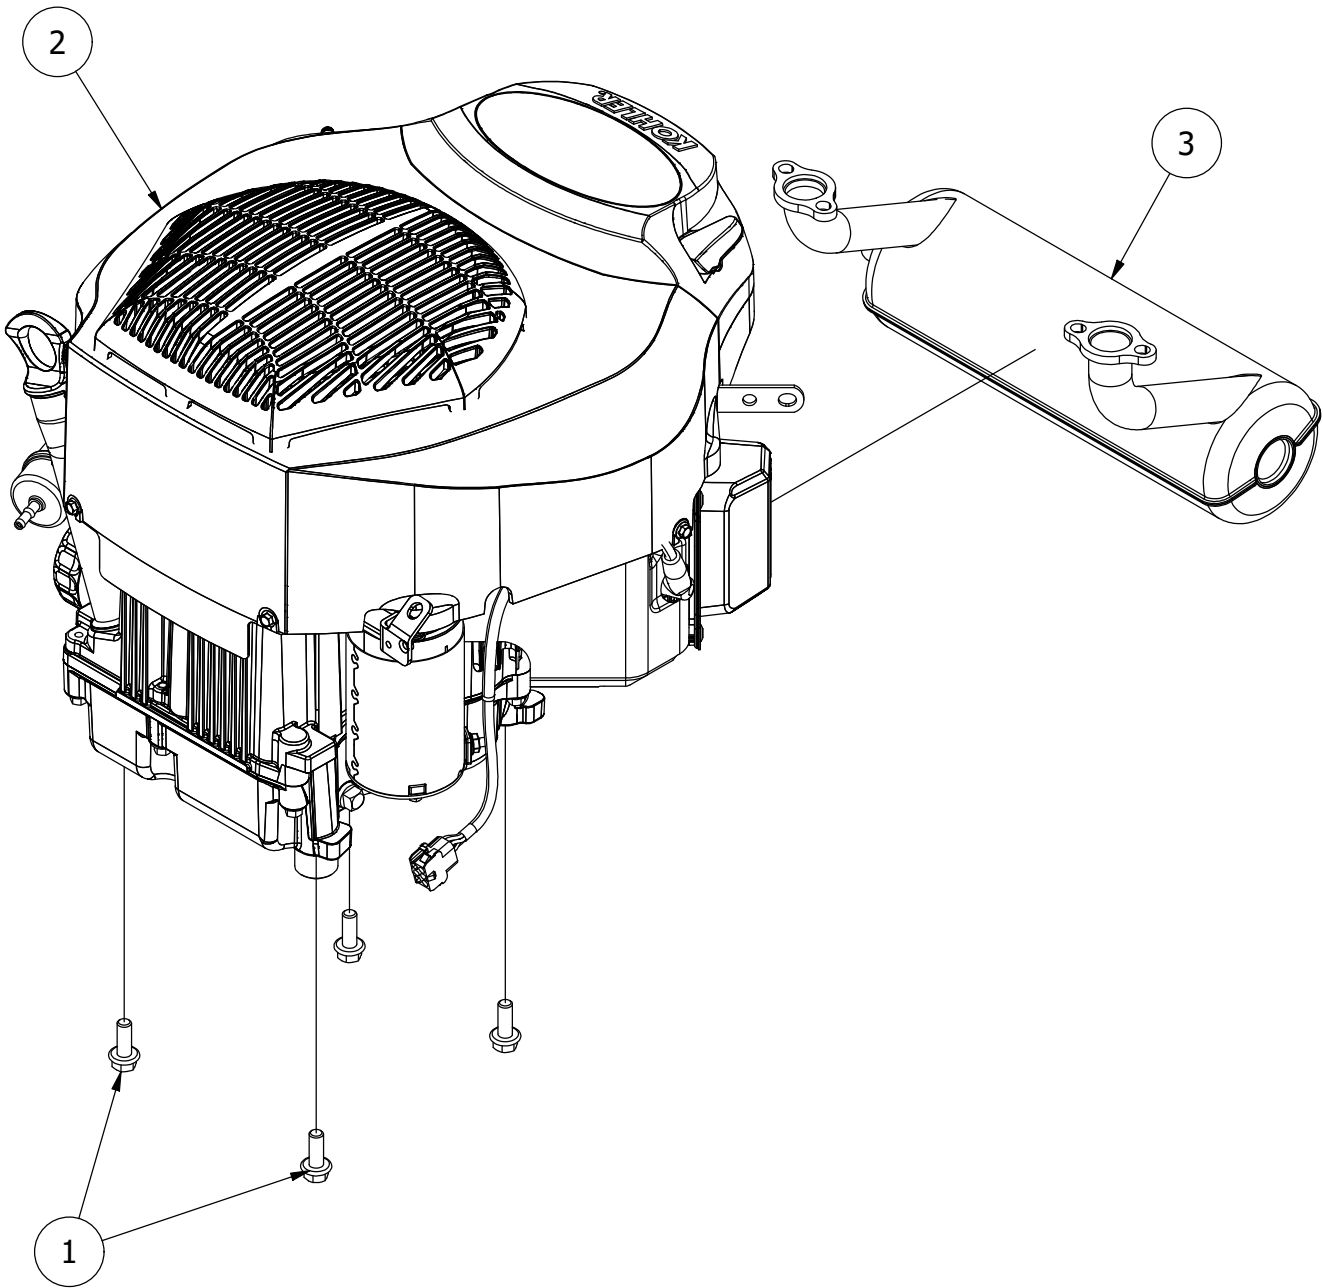

Kohler 26HP 7000 Engine Assembly			
ITEM	QTY	PART NUMBER	DESCRIPTION
1	4	418-0023-00	3/8-16 X 1-1/8 IND HWH W/SERR TRI LOB ZY
2	1	415-0018-00	Kohler 7000 26 hp, Manual Choke
3	1	415-0072-00	2019 Exhaust System for Kohler ZT740/KT740