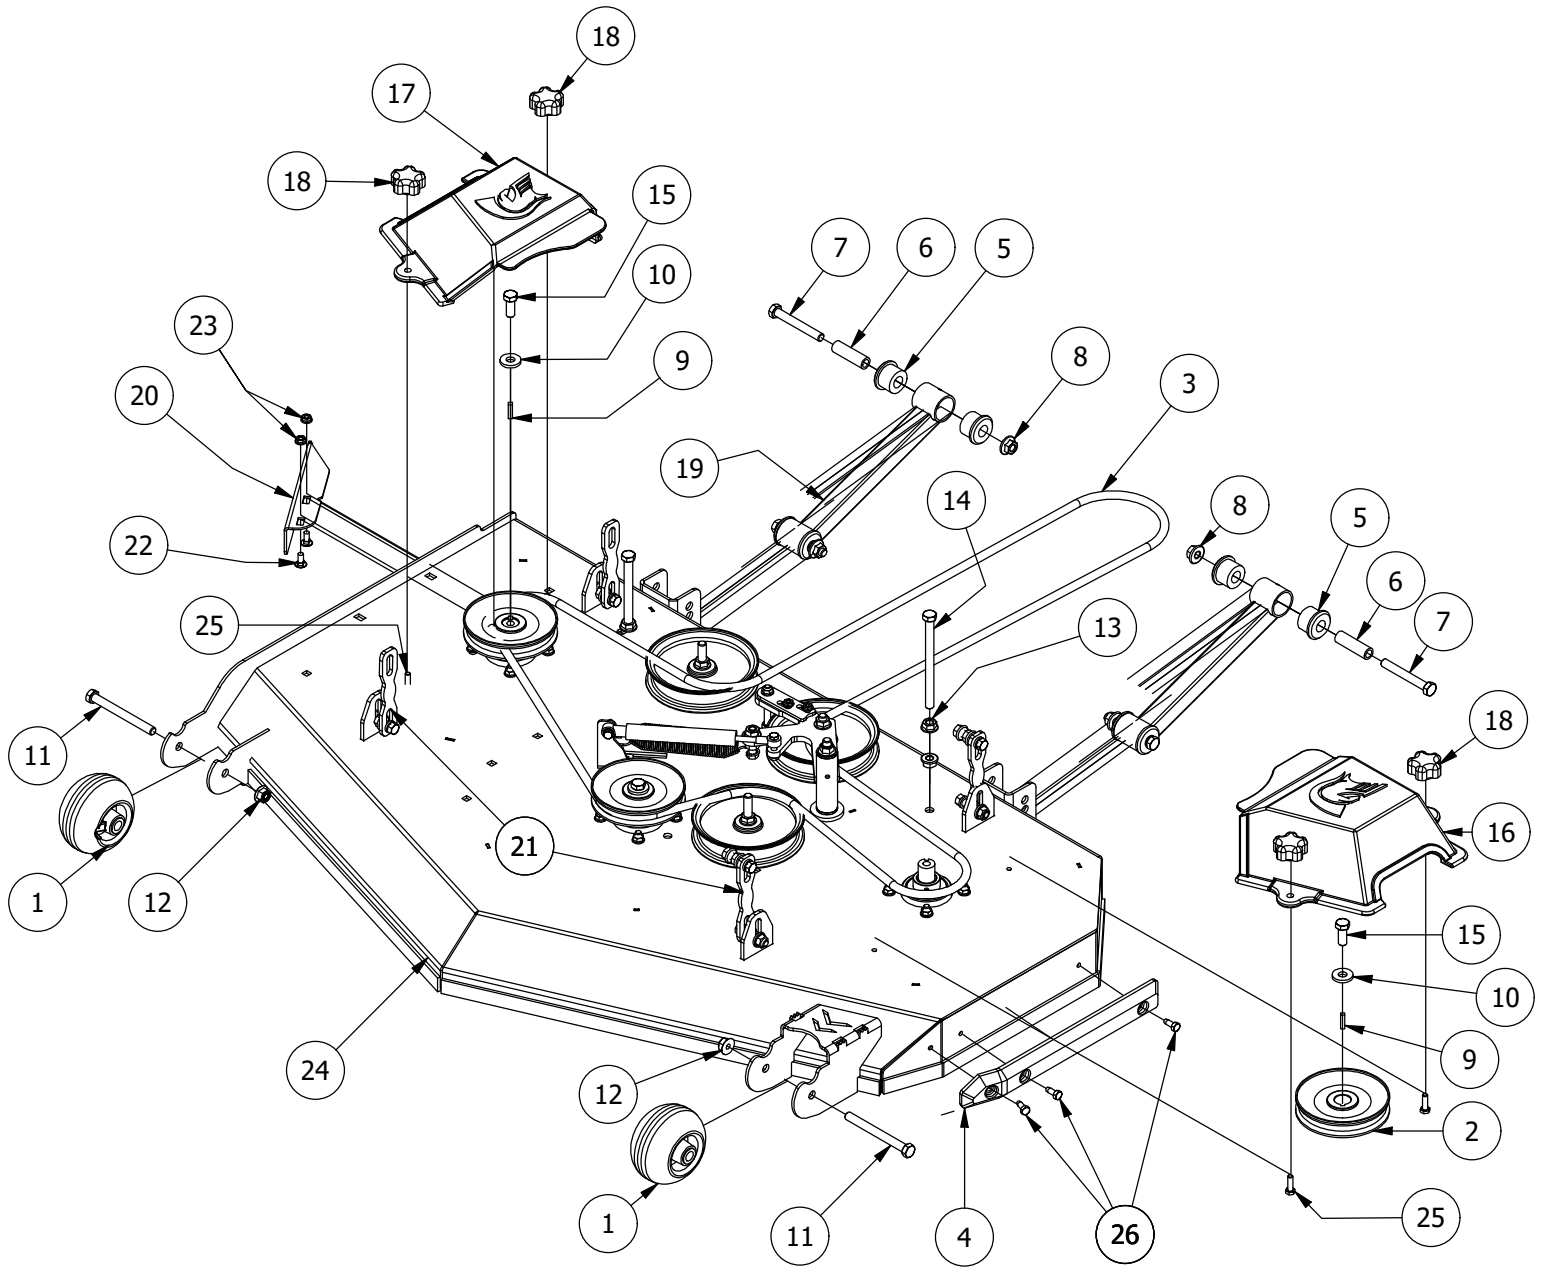

54" Deck Assembly 1

PARTS LIST			
ITEM	QTY	PART NUMBER	DESCRIPTION
1	2	422-0001-00	Anti-Scalp Wheel
2	3	433-0004-00	Deck Pulley 54"
3	1	461-0001-00	54" Mower Deck Belt, HB x 153.5" Effective Length
4	1	429-0001-00	Mower Nylon Deck Guard
5	8	732-2000-00	Large MTV A-Arm Bushing
6	4	732-2001-00	Large MTV A-Arm Bushing Sleeve
7	6	418-0021-00	1/2-13 X 3-3/4 HEX C/S GR 5 ZINC
8	4	413-0002-00	1/2-13 NYLON INSERT FLANGE LOCKNUT ZINC W/SERRATIONS
9	3	442-0001-00	1/4 X 1 SQUARE KEY STOCK
10	3	419-0003-00	1/2 FENDER WASHER 1-1/4" OD ZINC
11	2	418-0016-00	1/2-13 X 5 HEX C/S GR 2 ZINC YELLOW
12	3	413-0002-00	1/2-13 NYLON INSERT FLANGE LOCKNUT ZC YELLOW
13	8	413-0005-00	1/2-13 HEX FLANGE NUT W/SERR ZINC YELLOW
14	2	418-0009-00	1/2-13 X 6-1/2 HEX C/S GR 8 ZINC YELLOW
15	3	418-0006-00	1/2-20 X 1-1/4 HEX C/S GR 5 ZINC
16	1	414-0018-00	48" & 54" Deck Left Pulley Cover
17	1	414-0019-00	48" & 54" Deck Right Pulley Cover
18	4	445-0005-00	5/16-18 5-LOBE (STAR) FEMALE SOFT TOUCH KNOB (1.90 DIA) BLK
19	2	490-0047-00	2019 all RZ Deck Stabilizer assembly
20	1	439-0717-00	2021 RZ 54 Deck wiper Brkt (4")
21	4	435-0013-00	RZ Mower Deck Actuator Connecting Link
22	2	418-0008-00	5/16-18 X 3/4 CARRIAGE BOLT ZINC
23	2	413-0022-00	5/16-18 HEX FLANGE NUT W/SERR ZINC YELLOW
24	1	490-0452-00	RZC 54" Deck Assembly
25	4	418-0108-00	5/16 x1 Hex C/S (GR8) ZC/Yel
26	3	418-0262-00	5/16-18 X 3/4 IND HWH UNSLOT (F) TCS ZC/Y