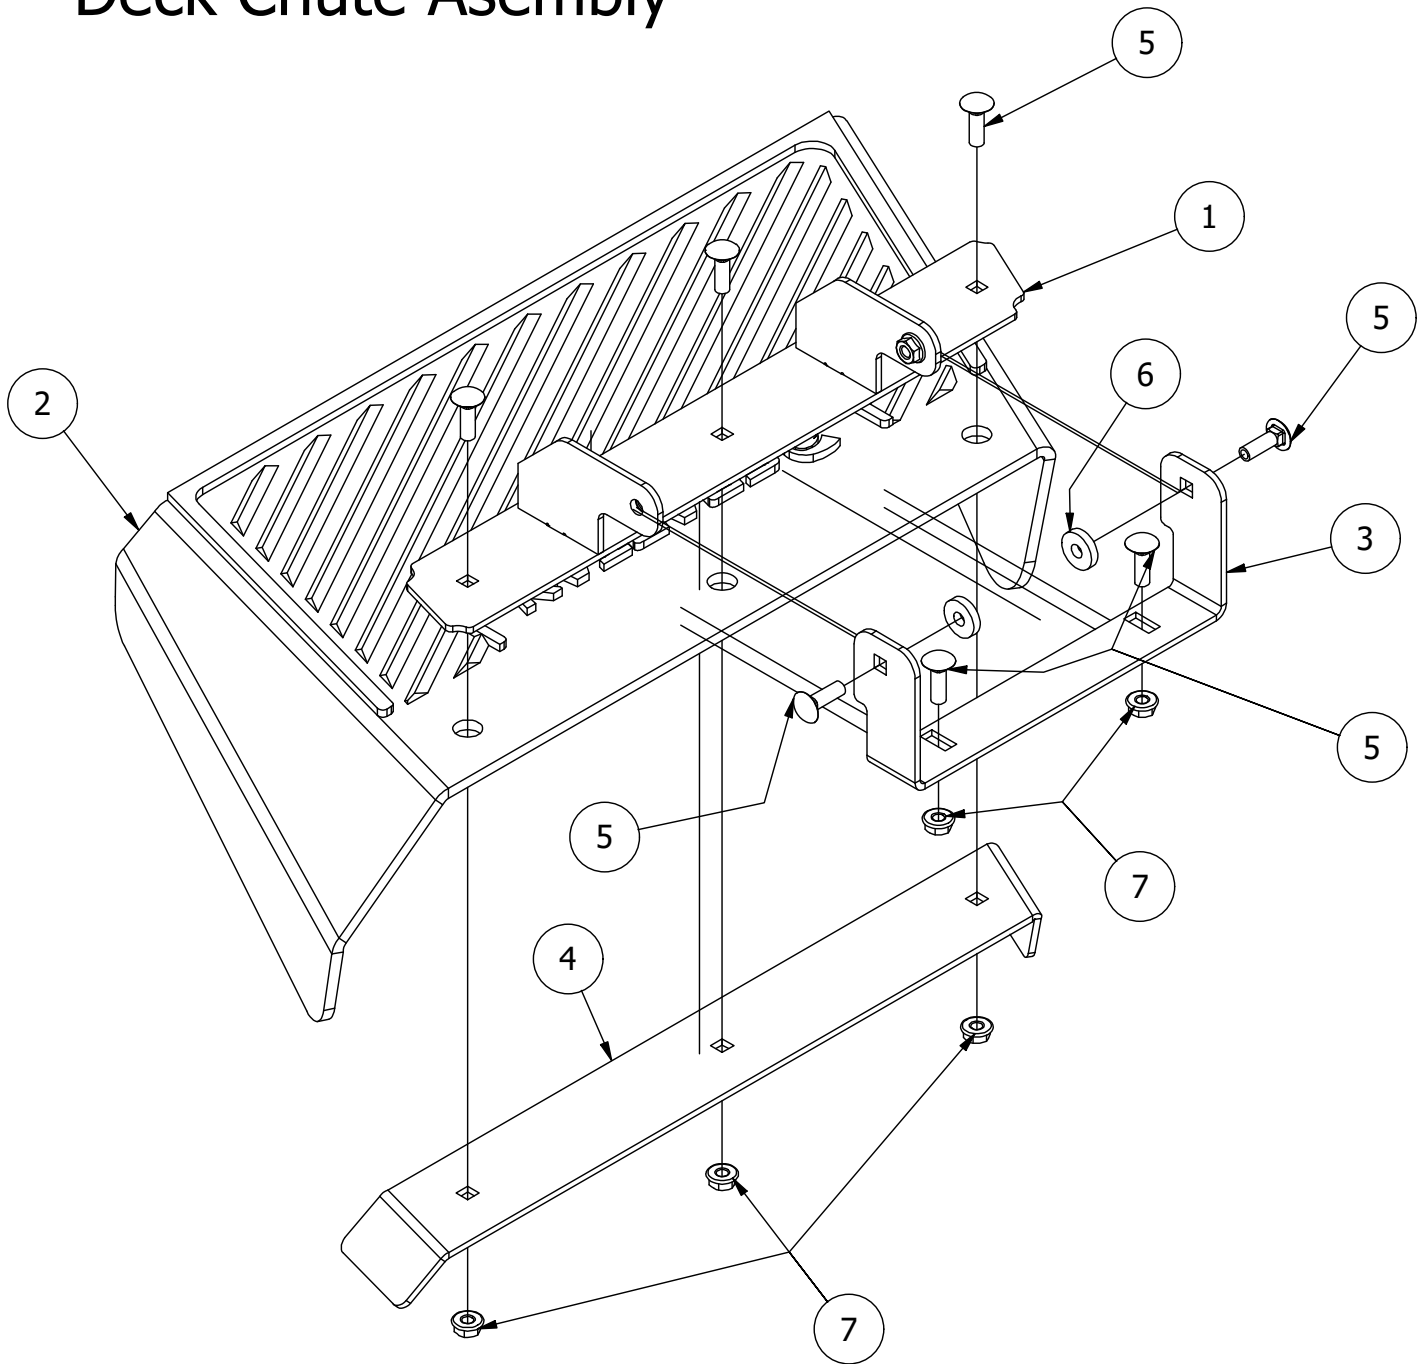

Deck Chute Assembly

PARTS LIST

ITEM	QTY	PART NUMBER	DESCRIPTION
1	1	490-0070-02	2020 RZ Mower Deck Chute Hinge Assembly
2	1	481-0010-00	RZ Mower Rubber Discharge Chute
3	1	439-0111-00	Mower Chute Mounting Bracket
4	1	439-0431-00	2020 RZ Mower Deck Chute Hinge Backer Bracket
5	7	418-0060-00	5/16-18 X 1 CARRIAGE BOLT ZINC YELLOW
6	2	419-0006-00	.312 ID X .875 OD X .1875 THK F/W NYLON BLK
7	7	413-0027-00	5/16-18 NYLON INSERT FLANGE LOCKNUT ZC YELLOW