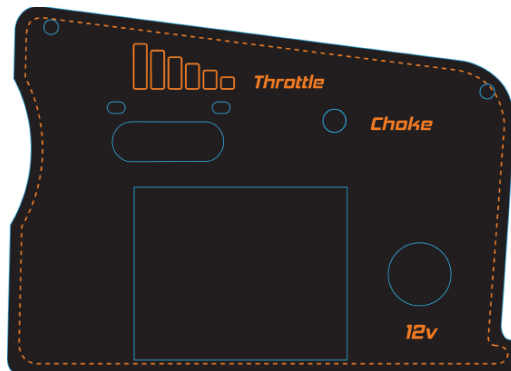

491-0194-00

42" Deck Belt and TTQ Pump Belt Routing Decal

491-0152-00 & 491-0153-00

Fuel Tank Decals

491-0154-00

Control Console Decal

491-0190-00

2021 Mower EPA Compliance Label