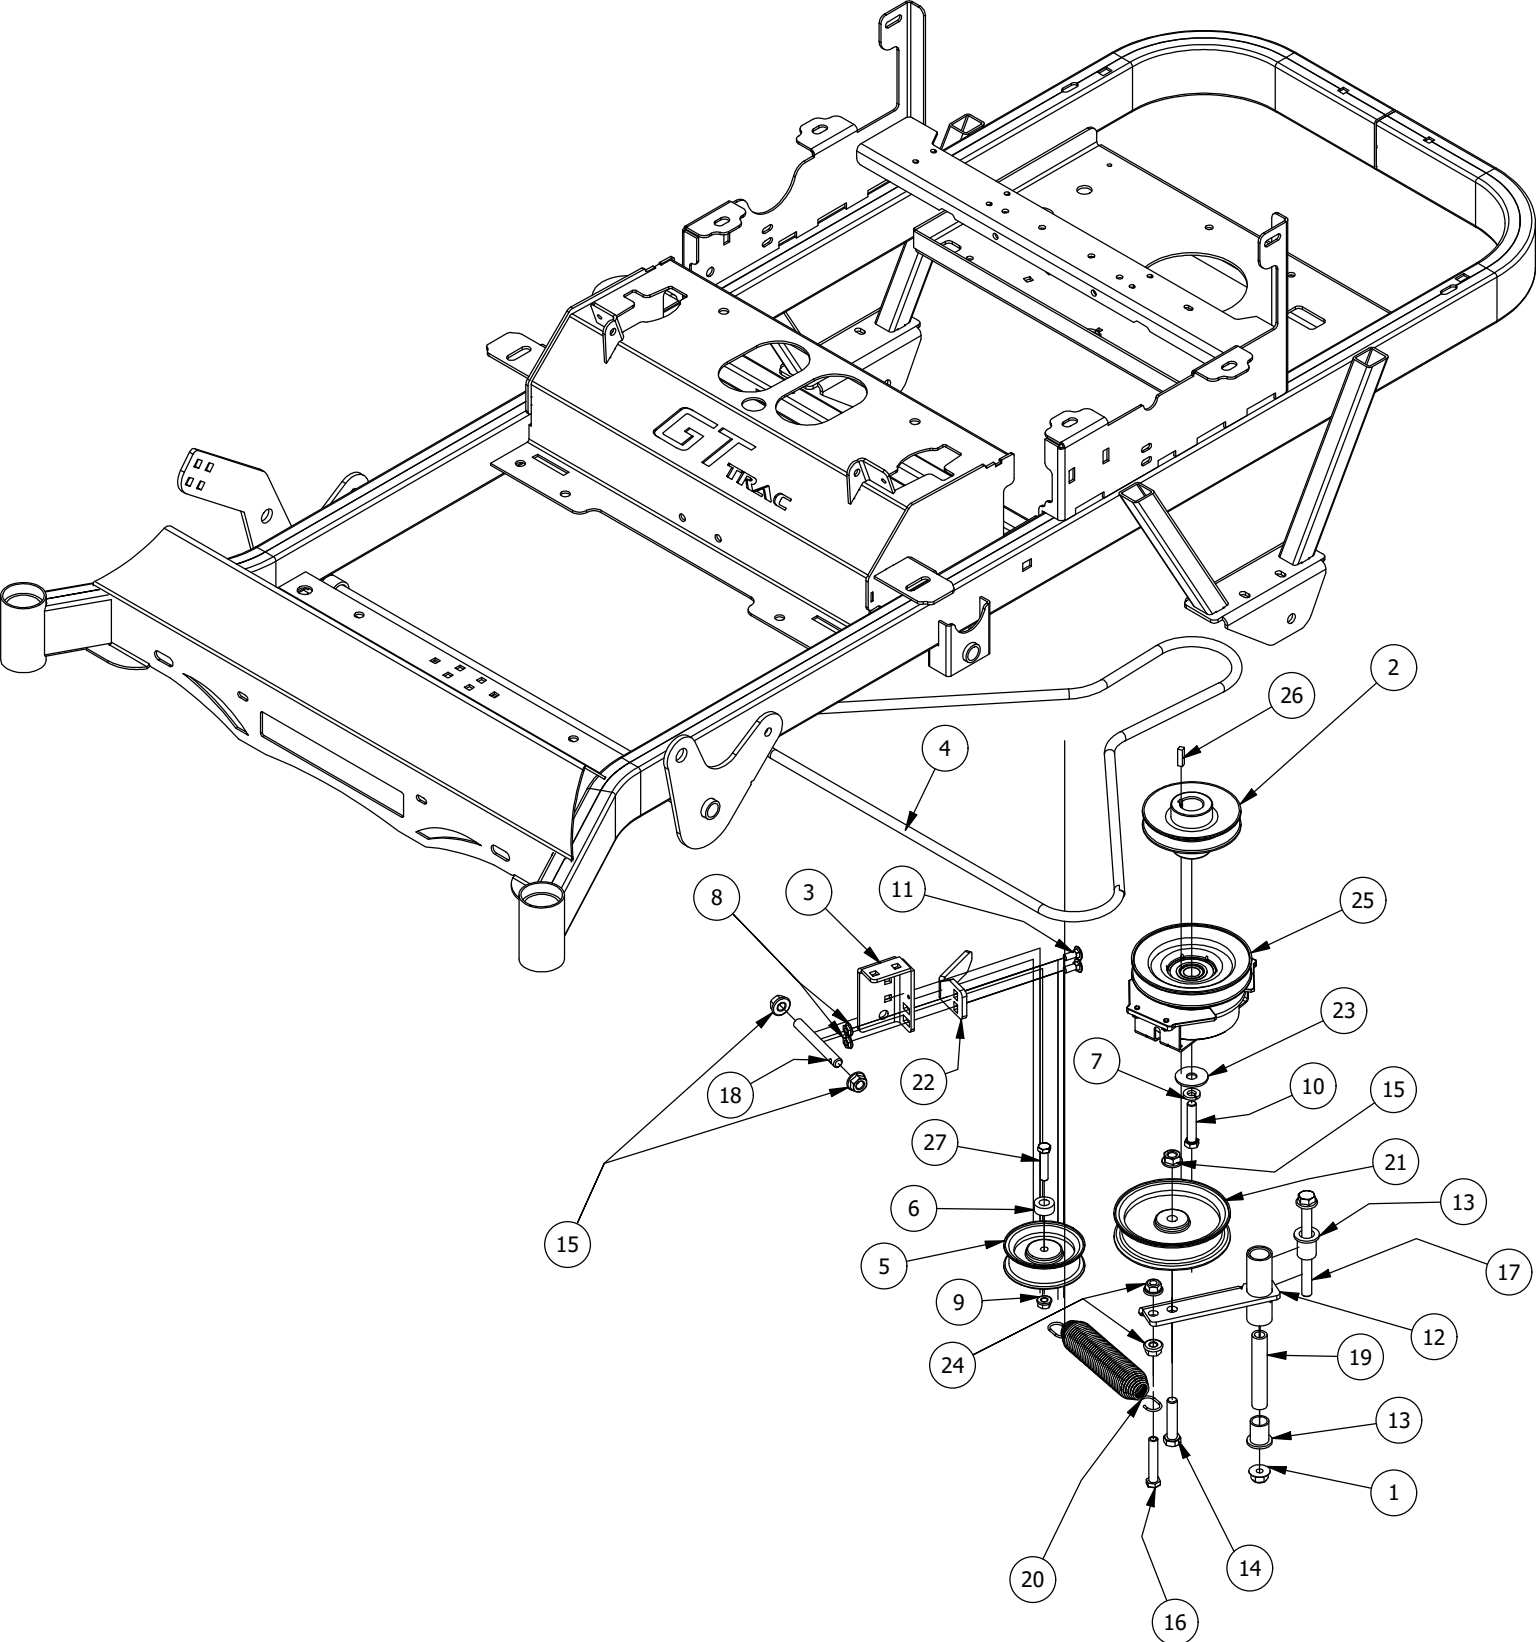

Clutch & Idler Pully Assembly

Clutch & Height Indicator Assembly			
ITEM	QTY	PART NUMBER	DESCRIPTION
1	1	413-0002-00	1/2-13 NYLON INSERT FLANGE LOCKNUT ZC YELLOW
2	1	433-0002-00	Drive Pulley, B Belt
3	1	439-0244-00	Deck Idler Puller Tensioning Bracket
4	1	461-0015-00	RZ TuffTorq Pump Belt 77.5" A belt
5	1	433-0012-00	4" Diesel and Economy Mower Idler Pulley
6	1	425-0007-00	Mower Pulley Spacer
7	1	419-0005-00	7/16 SPLIT LOCKWASHER GR 8 ZC YELLOW
8	2	413-0006-00	5/16-18 HEX FLANGE NUT W/SERR ZINC
9	1	413-0020-00	3/8-16 HEX FLANGE NUT W/SERR ZINC YELLOW
10	1	418-0223-00	TTQ Clutch Bolt
11	2	418-0008-00	5/16-18 X 3/4 CARRIAGE BOLT ZINC
12	1	490-0018-00	Mower Pump Idler Assembly
13	2	410-0007-00	3/4" ID X 15/16" OD X 1-1/8" LENGTH FLANGE BUSHING
14	1	418-0012-00	1/2-13 X 2-1/4 HEX C/S GR 5 ZINC
15	3	413-0005-00	1/2-13 HEX FLANGE NUT W/SERR ZINC YELLOW
16	1	418-0013-00	7/16-14 X 2-1/2 HEX C/S GR 5 ZINC
17	1	418-0009-00	1/2-13 X 5-1/2 HEX FLANGE BOLT GR 8 ZY
18	1	430-0001-00	Mower Pump Spring Tensioner
19	1	425-0006-00	Mower Inner Idler Spacer
20	1	434-0007-00	2019 Mower Deck Spring
21	1	433-0013-00	5-3/4" Idler Pulley, 7/16" Spacer Assembly
22	1	439-0493-00	CRZ Mower Ogura Clutch Bracket
23	1	419-0001-00	1/2" X 1-5/8 BELLEVILLE CUP WASHER ZINC YELLOW
24	2	413-0011-00	7/16-14 HEX FLANGE NUT W/SERR ZINC YELLOW
25	1	470-0004-00	Mower TTQ Ogura Clutch
26	1	442-0001-00	1/4 X 1 SQUARE KEY STOCK
27	1	618-2008-00	3/8"-16X1-3/4" Gr 8 C/S