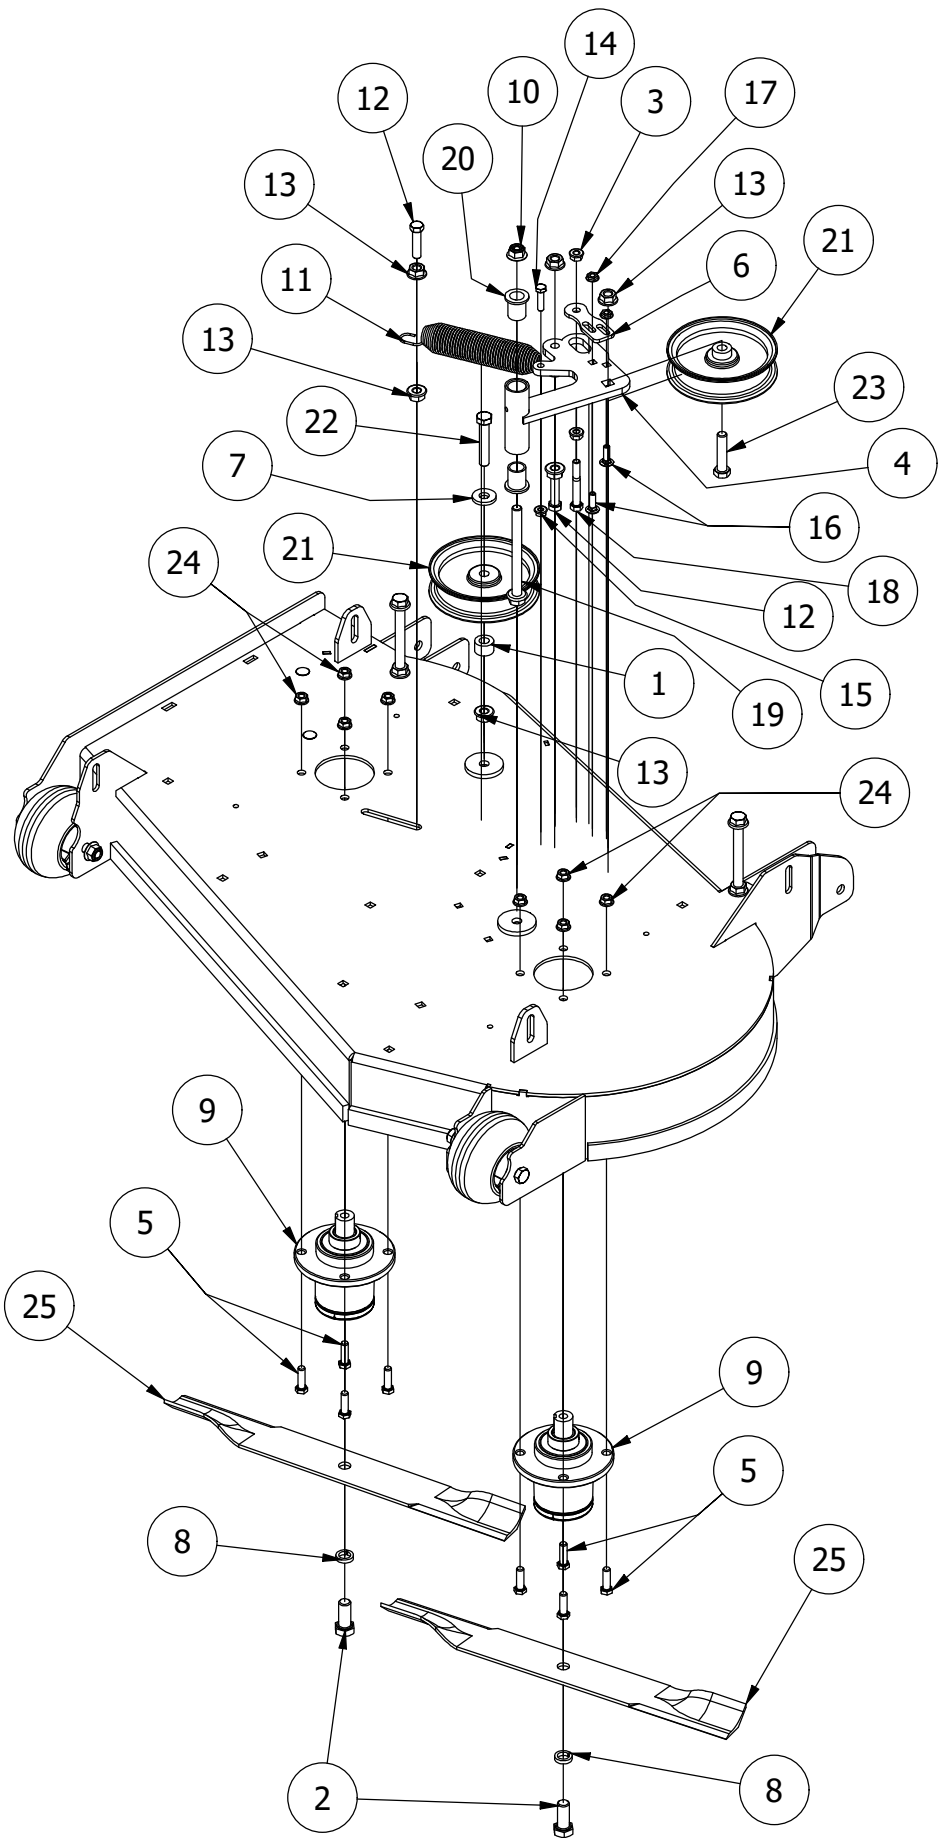

42" Deck Assembly 2

PARTS LIST			
ITEM	QTY	PART NUMBER	DESCRIPTION
1	1	425-0027-00	.530 ID/ 1" OD X .625 Mower Pump Idler Spacer
2	2	418-0078-00	5/8-11 X 1-1/2 HEX C/S GR 8 ZC YELLOW
3	2	413-0020-00	3/8-16 HEX FLANGE NUT W/SERR ZINC YELLOW
4	1	490-0450-00	RZC 42" Mower Deck Idler Pulley Assembly
5	8	418-0005-00	3/8-16 x 1-1/4 Hex Bolt GR5
6	1	426-0461-00	RZC 42" Deck Idler Pulley Belt Retainer Bracket
7	3	419-0003-00	1/2 FENDER WASHER 1-1/4" OD ZINC
8	2	419-0004-00	5/8 SPLIT LOCKWASHER ZINC
9	2	437-0026-00	RZ-C Spindle
10	7	413-0002-00	1/2-13 NYLON INSERT FLANGE NUT ZINC YELLOW
11	1	434-0007-00	2019 Mower Deck Spring
12	2	418-0011-00	7/16-14X 1-3/4 HEX C/S GR5 ZINC Yellow
13	10	413-0005-00	1/2-13 HEX FLANGE NUT W/SERR ZINC YELLOW
14	1	418-0109-00	5/16- 18 x 1 1/4 Hex C/S (GR.8) ZC/Yel
15	1	413-0027-00	5/16-18 NYLON INSERT FLANGE LOCKNUT ZC YELLOW
16	2	418-0010-00	5/16-18 X 1 CARRIAGE BOLT ZC/YEL
17	2	413-0006-00	5/16-18 HEX FLANGE NUT W/SERR ZINC
18	1	618-2078-00	3/8-16 x 2-3/4 Hex C/S GR2 Zinc
19	3	418-0009-00	1/2-13 X 5-1/2 HEX FLANGE BOLT GR 8 ZY
20	2	410-0007-00	3/4" ID X 15/16" OD X 1-1/8" LENGTH FLANGE BUSHING
21	2	433-0013-00	5-3/4" Idler Pulley, 7/16" Spacer Assembly
22	5	418-0021-00	1/2-13 X 3-3/4 HEX C/S GR 5 ZINC
23	1	418-0012-00	1/2-13 X 2-1/4 HEX C/S GR 5 ZINC
24	8	413-0004-00	3/8-16 HEX FLANGE NUT W/SERR ZINC
25	2	438-0013-00	42" Deck Straight Blade (.187" x 2.5" x 21.188")