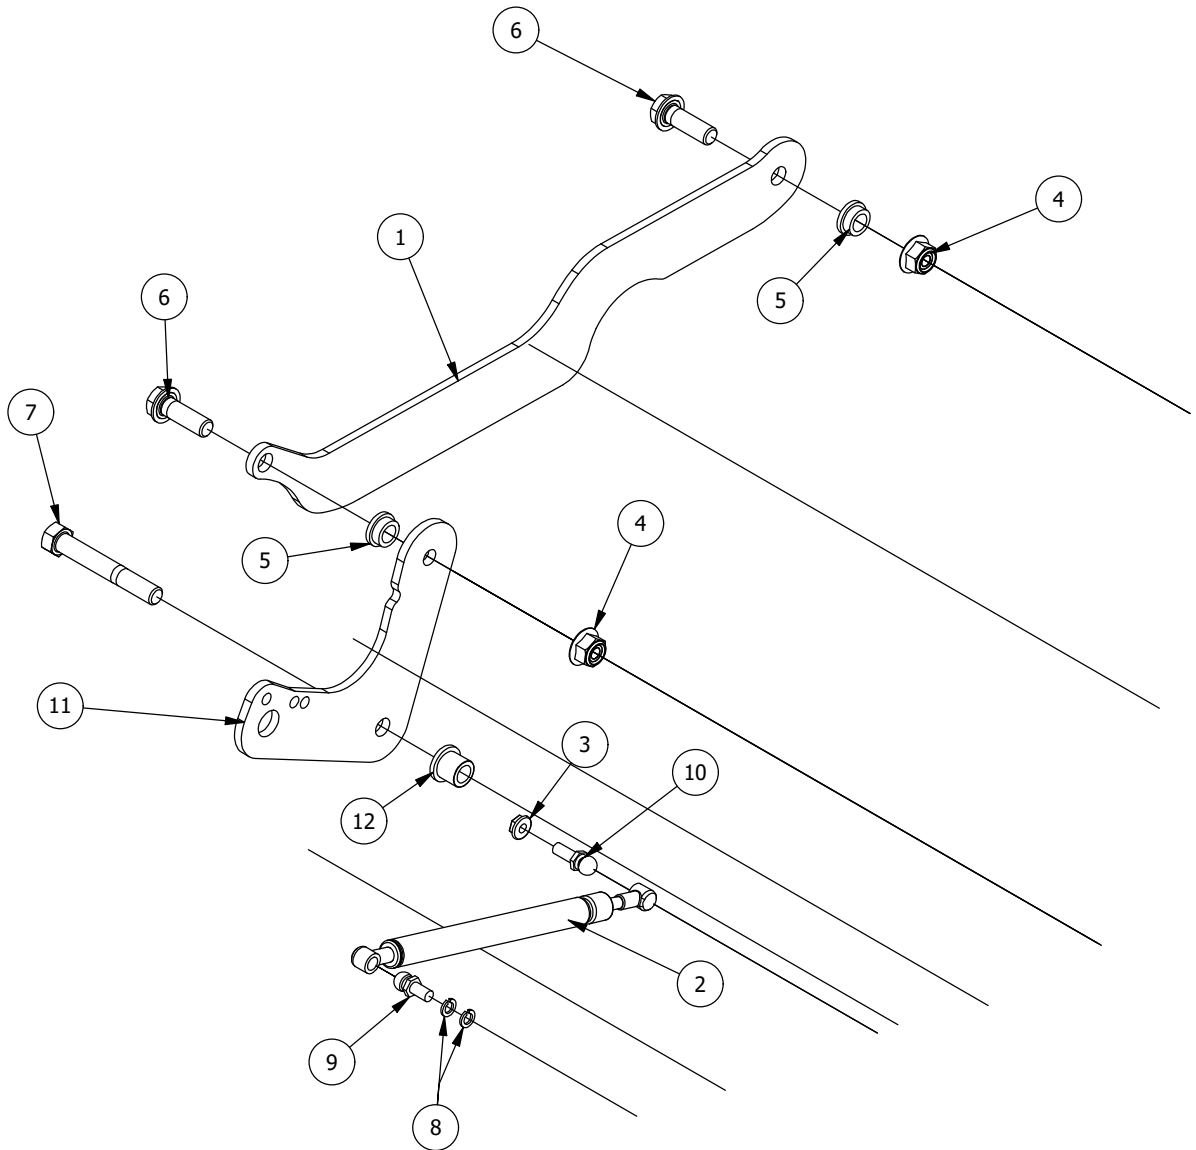

DETAIL C

Detail C Parts List			
ITEM	QTY	PART NUMBER	DESCRIPTION
1	1	435-0015-00	Mower Deck Height Left Link Arm
2	1	434-0008-00	RZ Deck Assist Gas Spring
3	11	413-0006-00	5/16-18 HEX FLANGE NUT W/SERR ZINC
4	10	413-0002-00	1/2-13 NYLON INSERT FLANGE LOCKNUT ZC YELLOW
5	8	410-0009-00	1/2" ID X 3/4" OD X 3/8" LENGTH FLANGE BUSHING
6	6	418-0047-00	1/2-13 X 1-1/2 HEX FLANGE BOLT GR 8 ZINC YELLOW
7	2	418-0042-00	1/2-13 X 3-1/2 HEX C/S GR 5 ZINC YELLOW
8	2	419-0009-00	5/16 SPLIT LOCKWASHER ZINC
9	1	487-0005-00	Control Arm Damper Ball Stud
10	1	487-0008-00	Control Arm Damper Ball Stud 3/4" Thread
11	1	431-0008-00	2020 RZ Left Rear Deck Height Control Arm
12	4	410-0068-00	.502 ID X .753 OD X .75 OAL X1 FL OD X .125 FL BUSHING