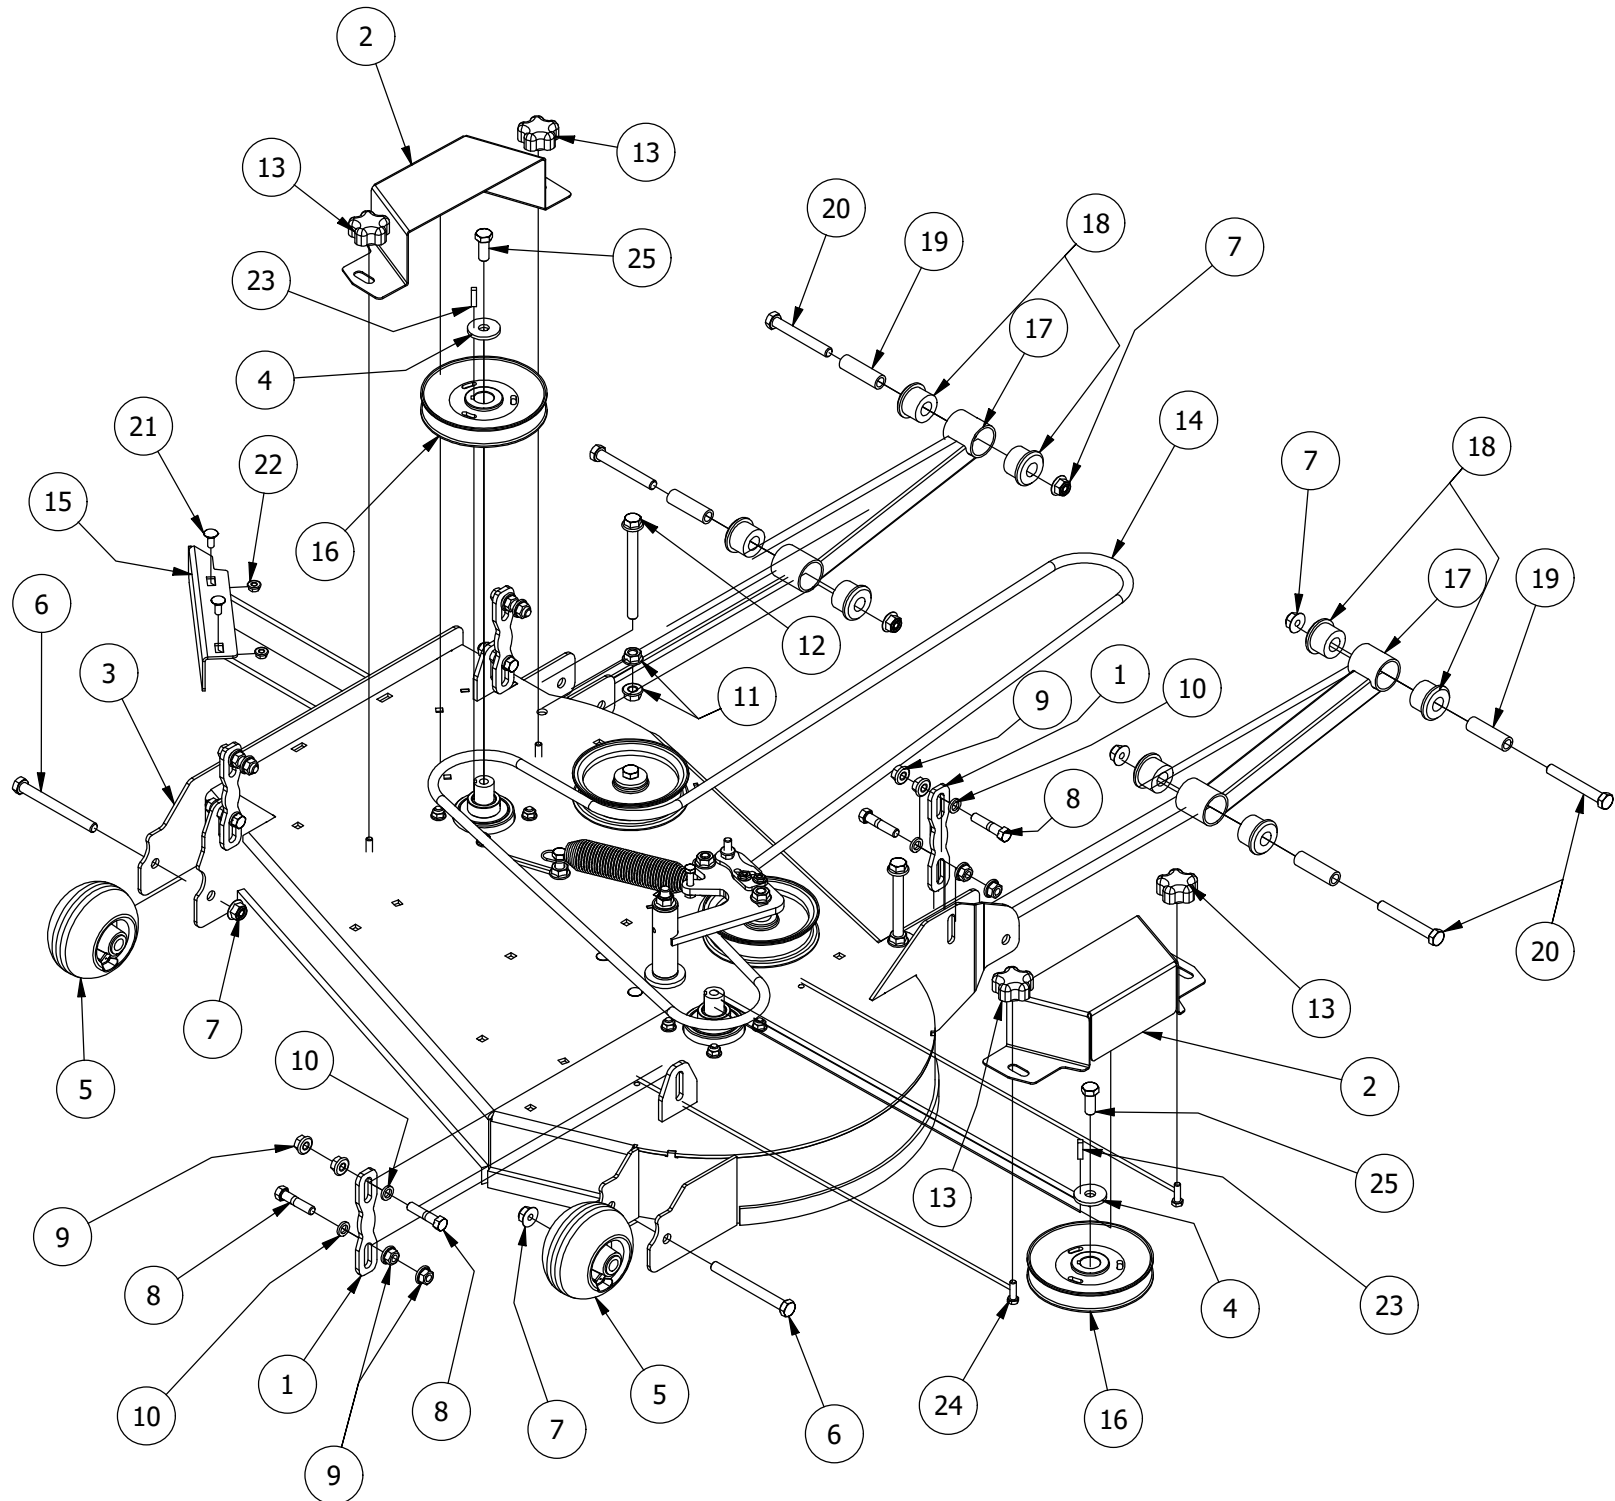

42" Deck Assembly 1

PARTS LIST			
ITEM	QTY	PART NUMBER	DESCRIPTION
1	4	435-0013-00	RZ Mower Deck Actuator Connecting Link
2	2	439-0492-00	RZC 42" Pulley Cover
3	1	490-0421-00	42" Deck Assembly
4	3	419-0003-00	1/2 FENDER WASHER 1-1/4" OD ZINC
5	2	422-0001-00	Anti-Scalp Wheel
6	2	418-0016-00	1/2-13 X 5 HEX C/S GR 2 ZINC YELLOW
7	7	413-0002-00	1/2-13 NYLON INSERT FLANGE NUT ZINC YELLOW
8	8	418-0046-00	7/16-14 X 2 HEX C/S GR 5 ZINC YELLOW
9	16	413-0011-00	7/16-14 HEX FLANGE NUT W/SERR ZINC YELLOW
10	8	419-0010-00	.443 ID X .750 OD X .125 THK NYLON BLACK
11	10	413-0005-00	1/2-13 HEX FLANGE NUT W/SERR ZINC YELLOW
12	3	418-0009-00	1/2-13 X 5-1/2 HEX FLANGE BOLT GR 8 ZY
13	4	445-0005-00	5/16-18 5-LOBE (STAR) FEMALE SOFT TOUCH KNOB (1.90 DIA) BLK
14	1	461-0016-00	42" Deck Belt
15	1	439-0684-00	2020 42 Deck wiper Brkt
16	2	433-0003-00	Deck Pulley 61"
17	2	490-0047-00	2019 all RZ Deck Stabilizer assembly
18	8	732-2000-00	Large MTV A-Arm Bushing
19	4	732-2001-00	Large MTV A-Arm Bushing Sleeve
20	5	418-0021-00	1/2-13 X 3-3/4 HEX C/S GR 5 ZINC
21	4	418-0008-00	5/16-18 X 3/4 CARRIAGE BOLT ZINC
22	4	413-0022-00	5/16-18 HEX FLANGE NUT W/SERR ZINC YELLOW
23	2	442-0001-00	1/4 X 1 SQUARE KEY STOCK
24	4	418-0108-00	5/16 x1 Hex C/S (GR8) ZC/Yel
25	2	418-0006-00	1/2-20 X 1-1/4 HEX C/S GR 5 ZINC