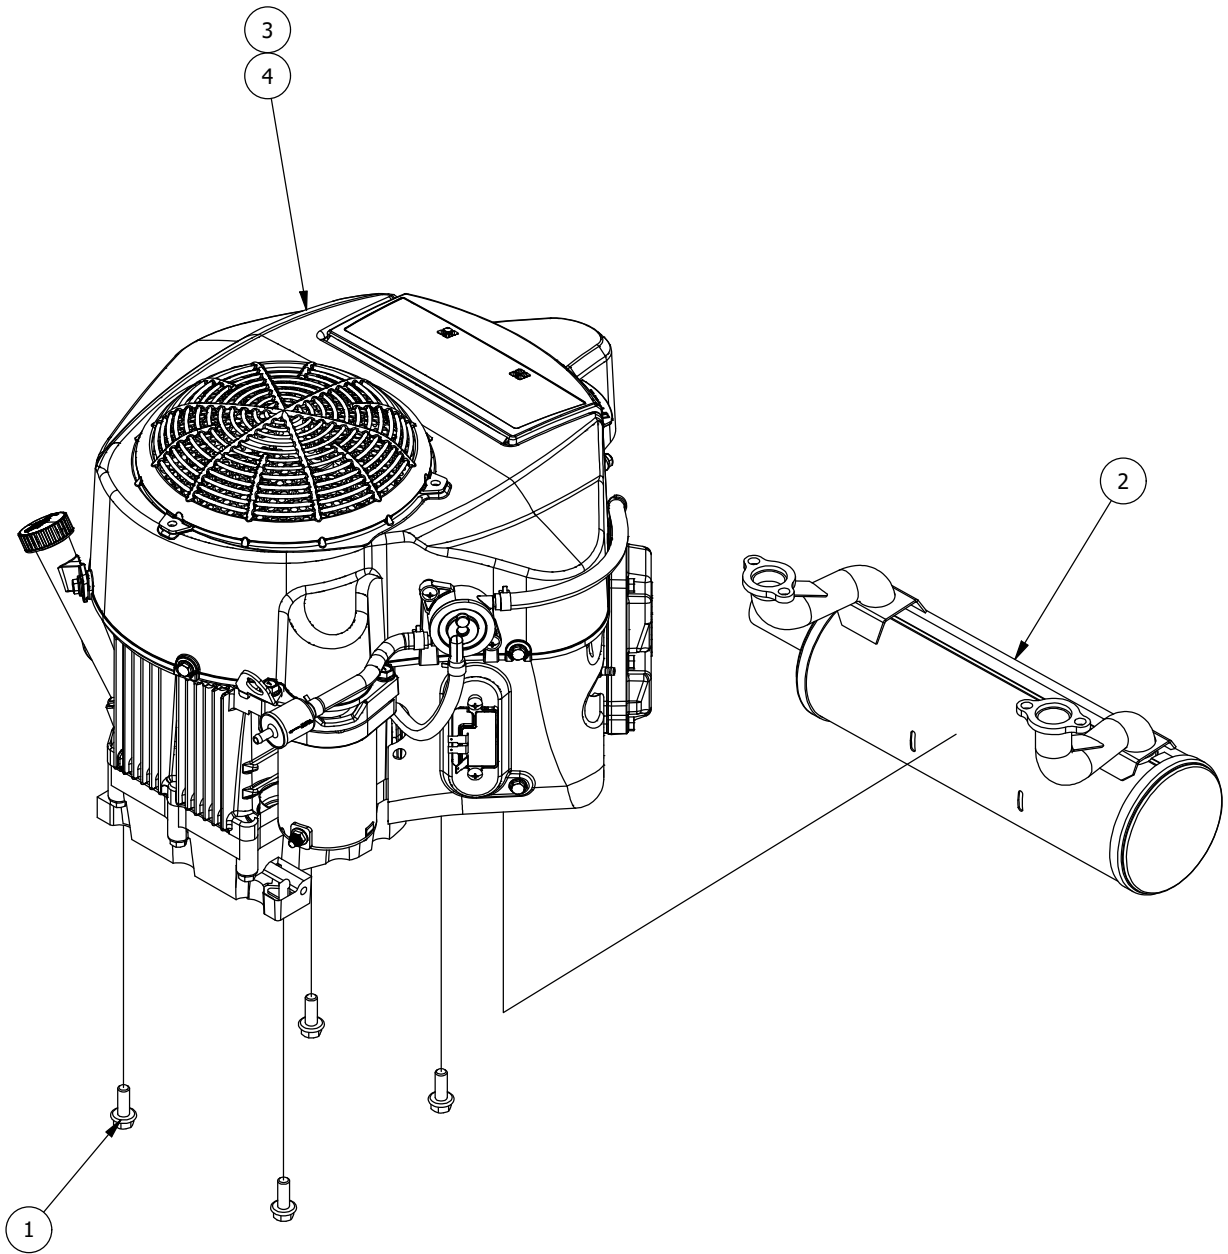

Kawasaki Engine Assembly

Kawasaki Engine assembly			
ITEM	QTY	PART NUMBER	DESCRIPTION
1	4	418-0023-00	3/8-16 X 1-1/8 IND HWH W/SERR TRI LOB ZY
2	1	415-0074-00	2019 Exhaust System for Kawasaki FR, FS and FT
3	1	415-0021-00	Kawasaki FR691V Engine
4	1	415-0087-00	Kawasaki FR651V Engine