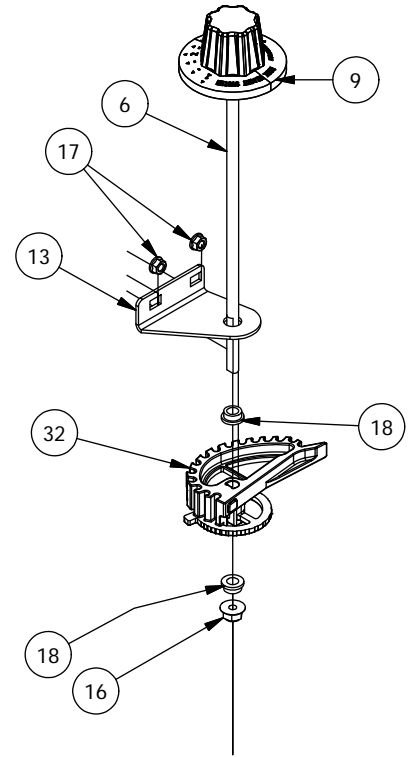

RZ Height Indicator Assembly

DETAIL A

DETAIL B

RZ Height Indicator Assembly			
ITEM	QTY	PART NUMBER	DESCRIPTION
1	1	490-0039-00	RZ Mower Frame Assembly
2	1	431-0007-00	RZ Deck Height Brtk Left Actuator Side
3	1	431-0006-00	RZ Deck Height Brtk Right Side
4	1	435-0015-00	Mower Deck Height Left Link Arm
5	1	435-0014-00	Mower Deck Height Arm Right Link
6	1	437-0003-00	Mower Deck Height Selector Shaft
7	1	444-0001-00	Mower HEIGHT SELECTOR CAM PIN
8	1	426-0004-00	Mower Detent Spring Plunger Mounting Plate
9	1	445-0002-00	Mower Deck Height Control Knob
10	1	434-0008-00	RZ Deck Assist Gas Spring
11	1	434-0006-00	Deck Height Detent Spring Plunger
12	4	435-0013-00	Mower Deck Link
13	1	439-0074-00	Mower Deck Height Indicator Rod Bracket
14	13	413-0006-00	5/16-18 HEX FLANGE NUT W/SERR ZINC
15	6	413-0023-00	1/4-20 HEX FLANGE NUT W/SERR ZINC
16	8	413-0002-00	1/2-13 NYLON INSERT FLANGE LOCKNUT ZC YELLOW
17	4	413-0004-00	3/8-16 HEX FLANGE NUT W/SERR ZINC
18	7	410-0009-00	1/2" ID X 3/4" OD X 3/8" LENGTH FLANGE BUSHING
19	4	418-0046-00	7/16-14 X 2 HEX C/S GR 5 ZINC YELLOW
20	8	413-0011-00	7/16-14 HEX FLANGE NUT W/SERR ZINC YELLOW
21	4	418-0047-00	1/2-13 X 1-1/2 HEX FLANGE BOLT ZINC YELLOW
22	4	419-0010-00	.443 ID X .750 OD X .125 THK NYLON BLACK
23	2	418-0042-00	1/2-13 X 3-1/2 HEX C/S GR 5 ZINC YELLOW
24	2	419-0009-00	5/16 SPLIT LOCKWASHER ZINC
25	2	418-0052-00	1/4-20 X 3/4 CARRIAGE BOLT ZINC
26	2	418-0053-00	3/8-16 X 1 CARRIAGE BOLT ZINC
27	2	413-0037-00	1/2-13 HEX JAM NUT ZINC
28	2	413-0048-00	5/8-11 HEX NUT ZINC YELLOW
29	4	410-0008-00	5/8" ID X 3/4" OD X 3/4" LENGTH FLANGE BUSHING
30	2	425-0004-00	Mower Drive Arm Hub & Deck Lift Arm Spacer
31	2	487-0005-00	Control Arm Damper Ball Stud
32	1	490-0045-00	Mower Deck Height Cam Casting