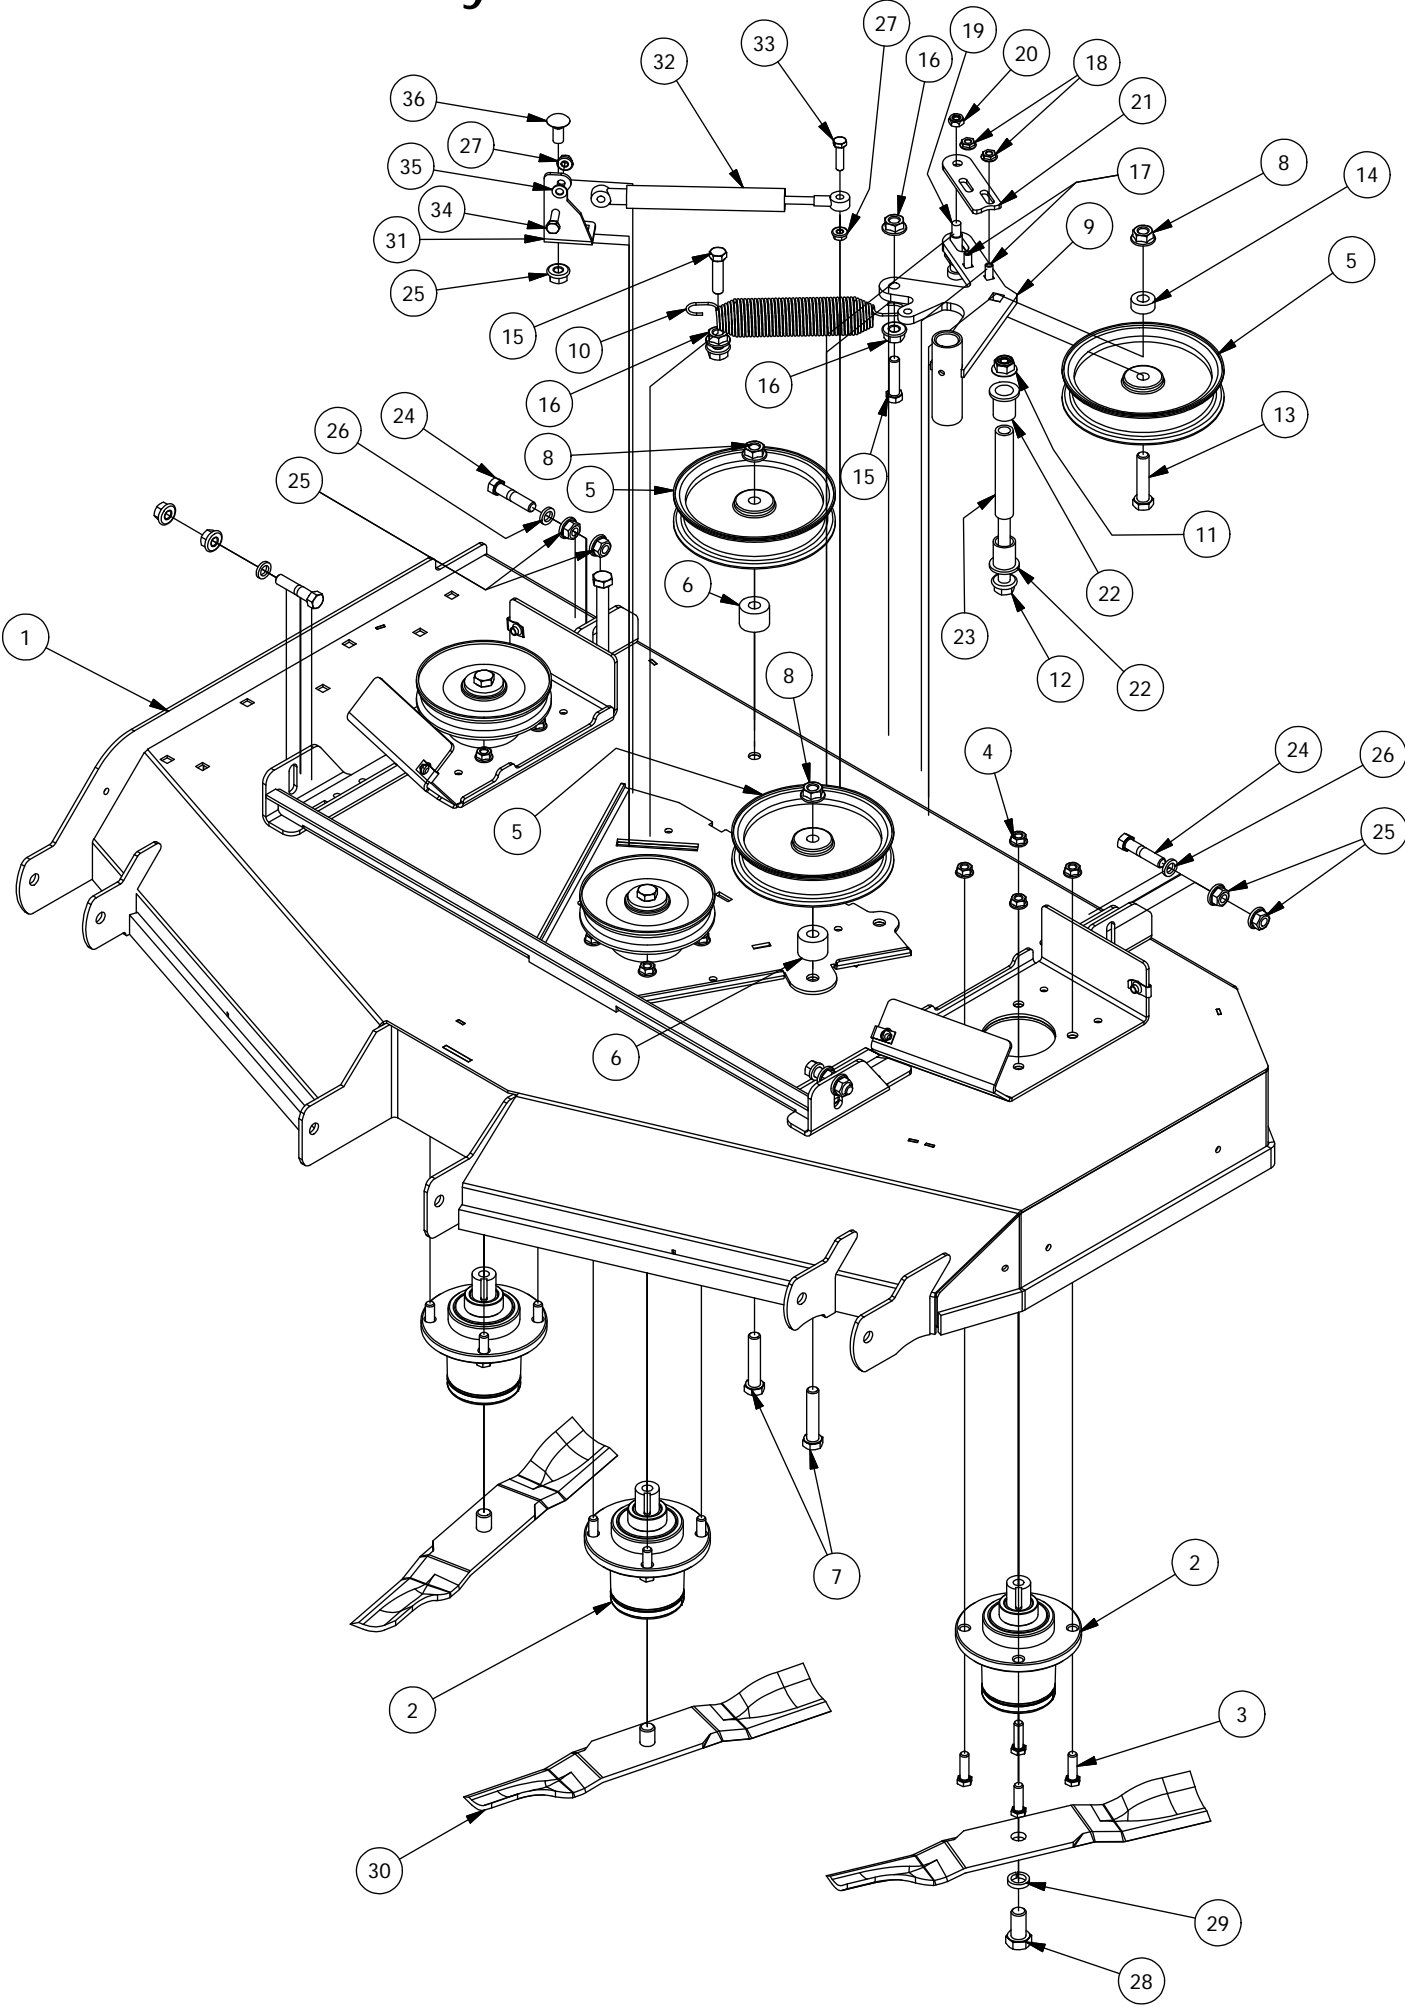

48" Deck Assembly-2

48" Deck Assembly-2			
ITEM	QTY	PART NUMBER	DESCRIPTION
1	1	490-0044-00	RZ Mower 48" Deck assembly
2	3	437-0006-00	RZ Mower Deck Spindle Assy
3	12	418-0005-00	3/8-16 x 1-1/4 Hex Bolt GR5
4	12	413-0004-00	3/8-16 HEX FLANGE NUT W/SERR ZINC
5	3	433-0007-00	Mower 6-3/4" Deck Idler Pulley
6	2	425-0002-00	Mower Deck Idler Spacer
7	2	418-0014-00	1/2-13 X 2-1/2 HEX FLANGE BOLT GR 8 ZC YELLOW
8	3	413-0010-00	1/2-13 HEX FLANGE NUT W/SERR ZINC
9	1	490-0019-00	Mower Deck Idler Pulley Arm Assembly
10	1	434-0005-00	Deck/pump idler spring
11	4	413-0002-00	1/2-13 NYLON INSERT FLANGE LOCKNUT ZC YELLOW
12	1	418-0009-00	1/2-13 X 5-1/2 HEX FLANGE BOLT GR 8 ZY
13	1	418-0012-00	1/2-13 X 2-1/4 HEX C/S GR 5 ZINC
14	1	425-0007-00	Mower IDLER PULLEY SPACER
15	2	418-0011-00	7/16-14 X 1-3/4 HEX C/S GR 2 ZINC (NOT A/T)
16	8	413-0005-00	1/2-13 HEX FLANGE NUT W/SERR ZINC YELLOW
17	2	418-0010-00	5/16-18 X 1 CARRIAGE BOLT ZINC
18	2	413-0006-00	5/16-18 HEX FLANGE NUT W/SERR ZINC
19	1	618-6064-00	12"X1-3/4" Shoulder Bolt
20	1	613-2004-00	3/8"-16 Nyloc Jam Nut
21	1	439-0257-00	Deck Idler Pulley Belt Retainer Brkt
22	2	410-0007-00	3/4" ID X 15/16" OD X 1-1/8" LENGTH FLANGE BUSHING
23	1	425-0006-00	Mower Inner Idler Spacer
24	4	418-0046-00	7/16-14 X 2 HEX C/S GR 5 ZINC YELLOW
25	9	413-0011-00	7/16-14 HEX FLANGE NUT W/SERR ZINC YELLOW
26	4	419-0010-00	.443 ID X .750 OD X .125 THK NYLON BLACK
27	11	413-0027-00	5/16-18 NYLON INSERT FLANGE LOCKNUT ZC YELLOW
28	3	418-0007-00	5/8-18 X 1-1/4 HEX C/S GR 5 ZINC
29	3	419-0004-00	5/8 SPLIT LOCKWASHER ZINC
30	3	438-0004-00	48" Mower Deck Blade
31	1	439-0335-00	Deck Belt Idler Damper Mounting Bracket
32	1	434-0009-00	Idler Gas Spring
33	1	418-0109-00	5/16- 18 x 1 1/4 Hex C/S (GR.8) ZC/Yel
34	1	418-0108-00	5/16 x1 Hex C/S (GR8) ZC/Yel
35	1	419-0016-00	5/16" ID X 5/8" OD X 1/16" THK BRONZE WASHER
36	1	418-0017-00	7/16-14 X 1 CARRIAGE BOLT ZINC