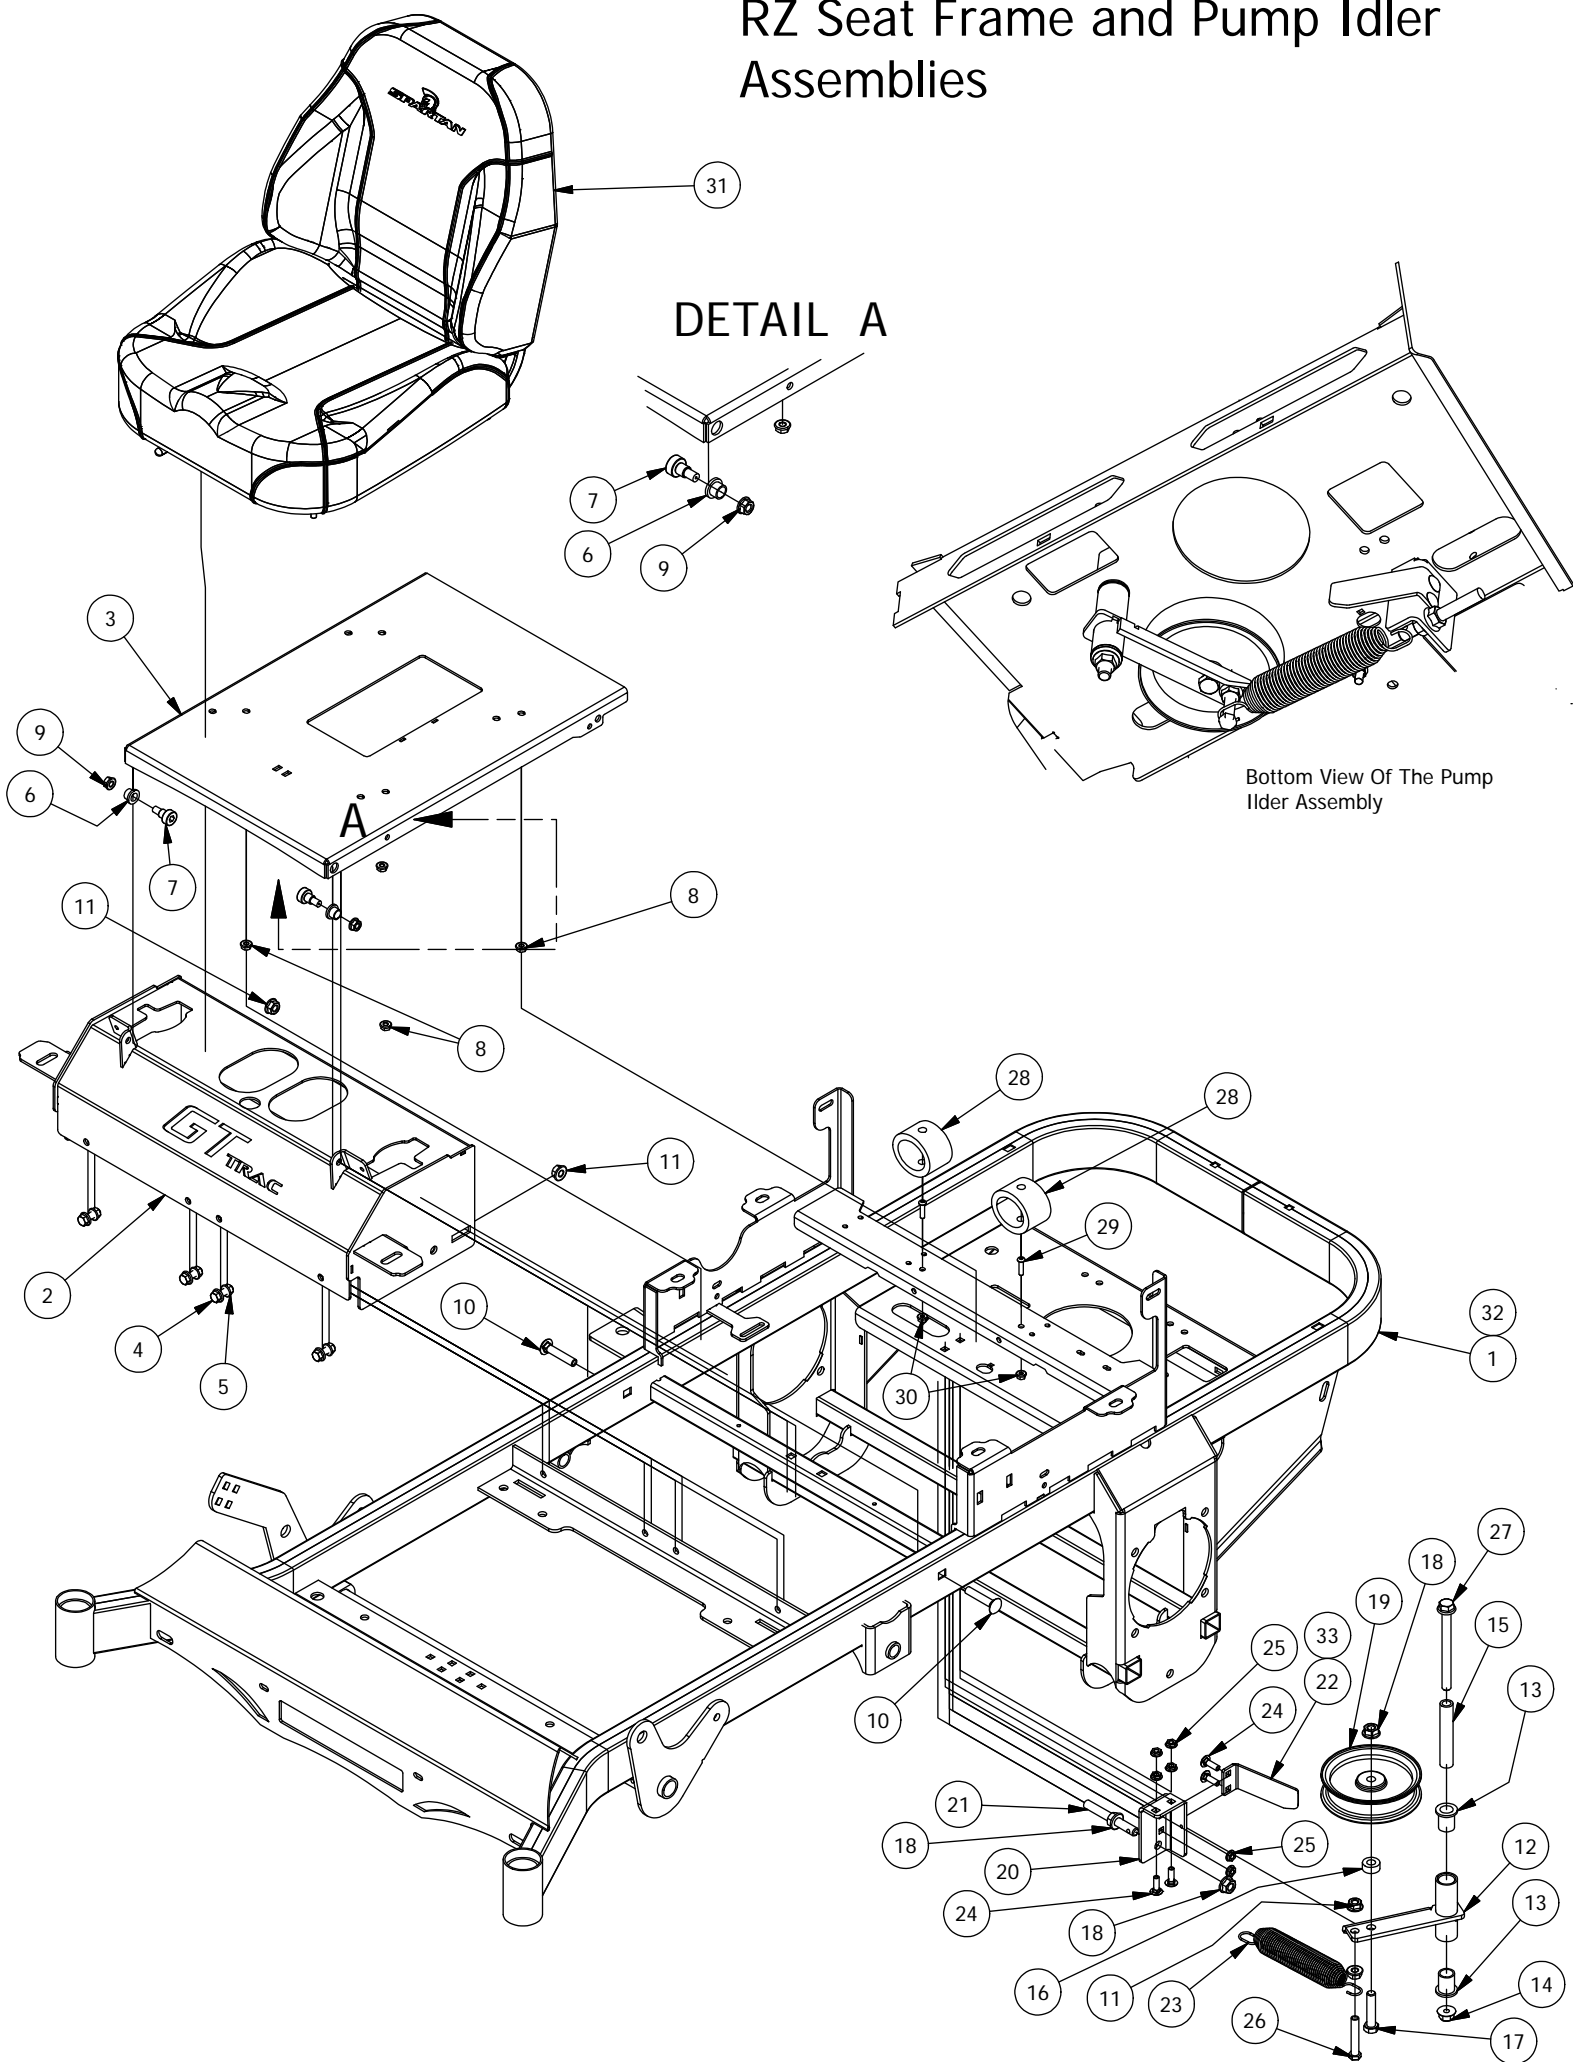

RZ Seat Frame and Pump Idler Assemblies

RZ Seat Frame and Pump Idler			
ITEM	QTY	PART NUMBER	DESCRIPTION
1	1	490-0039-00	RZ Mower Frame Assembly
2	1	490-0023-00	Mower Seat Base Assembly
3	1	439-0113-00	RZ Mower Seat Brtk
4	4	418-0040-00	3/8-16 X 1 HEX FLANGE BOLT GR 8 ZC YELLOW
5	4	413-0004-00	3/8-16 HEX FLANGE NUT W/SERR ZINC
6	2	410-0010-00	1/2" ID X 5/8" OD X 1/2" LENGTH FLANGE BUSHING
7	2	418-0038-00	1/2 X 1/2 SOCKET SHOULDER BOLT ZC YELLOW
8	4	413-0019-00	5/16-18 NYLON INSERT FLANGE L/NUT ZINC
9	2	413-0029-00	3/8-16 NYLON INSERT FLANGE L/NUT ZC YELLOW
10	2	418-0041-00	7/16-14 X 2-1/4 CARRIAGE BOLT ZINC
11	4	413-0001-00	7/16-14 HEX FLANGE NUT W/SERR ZINC
12	1	490-0018-00	Mower Pump Idler Pulley Arm Assembly
13	2	410-0007-00	3/4" ID X 15/16" OD X 1-1/8" LENGTH FLANGE BUSHING
14	1	413-0002-00	1/2-13 NYLON INSERT FLANGE LOCKNUT ZC YELLOW
15	1	425-0006-00	Mower Inner Idler Spacer
16	1	425-0007-00	Mower IDLER PULLEY SPACER
17	1	418-0012-00	1/2-13 X 2-1/4 HEX C/S GR 5 ZINC
18	3	413-0010-00	1/2-13 HEX FLANGE NUT W/SERR ZINC
19	1	433-0006-00	Mower 5-3/4" Idler Pulley
20	1	439-0244-00	Deck Idler Puller Tensioning Bracket
21	1	430-0001-00	Mower Pump Spring Tensioner
22	1	439-0132-00	RT/SRT Clutch Anti-rotation Brkt
23	1	434-0005-00	Deck/pump idler spring
24	4	418-0010-00	5/16-18 X 1 CARRIAGE BOLT ZINC
25	6	413-0006-00	5/16-18 HEX FLANGE NUT W/SERR ZINC
26	1	418-0013-00	7/16-14 X 2-1/2 HEX C/S GR 5 ZINC
27	1	418-0009-00	1/2-13 X 5-1/2 HEX FLANGE BOLT GR 8 ZY
28	2	487-0004-00	Seat Suspension Elastomer GBR-7
29	2	418-0039-00	1/4-20 X 1 BUTTON SOCKET C/S
30	2	413-0026-00	1/4-20 NYLON INSERT FLANGE L/NUT ZINC
31	1	471-0009-00	RZ seat
32	1	490-0048-00	RZ Mower Frame Assembly For 48" Deck
33	1	439-0312-00	48" Deck Mower PTO Stop Brkt