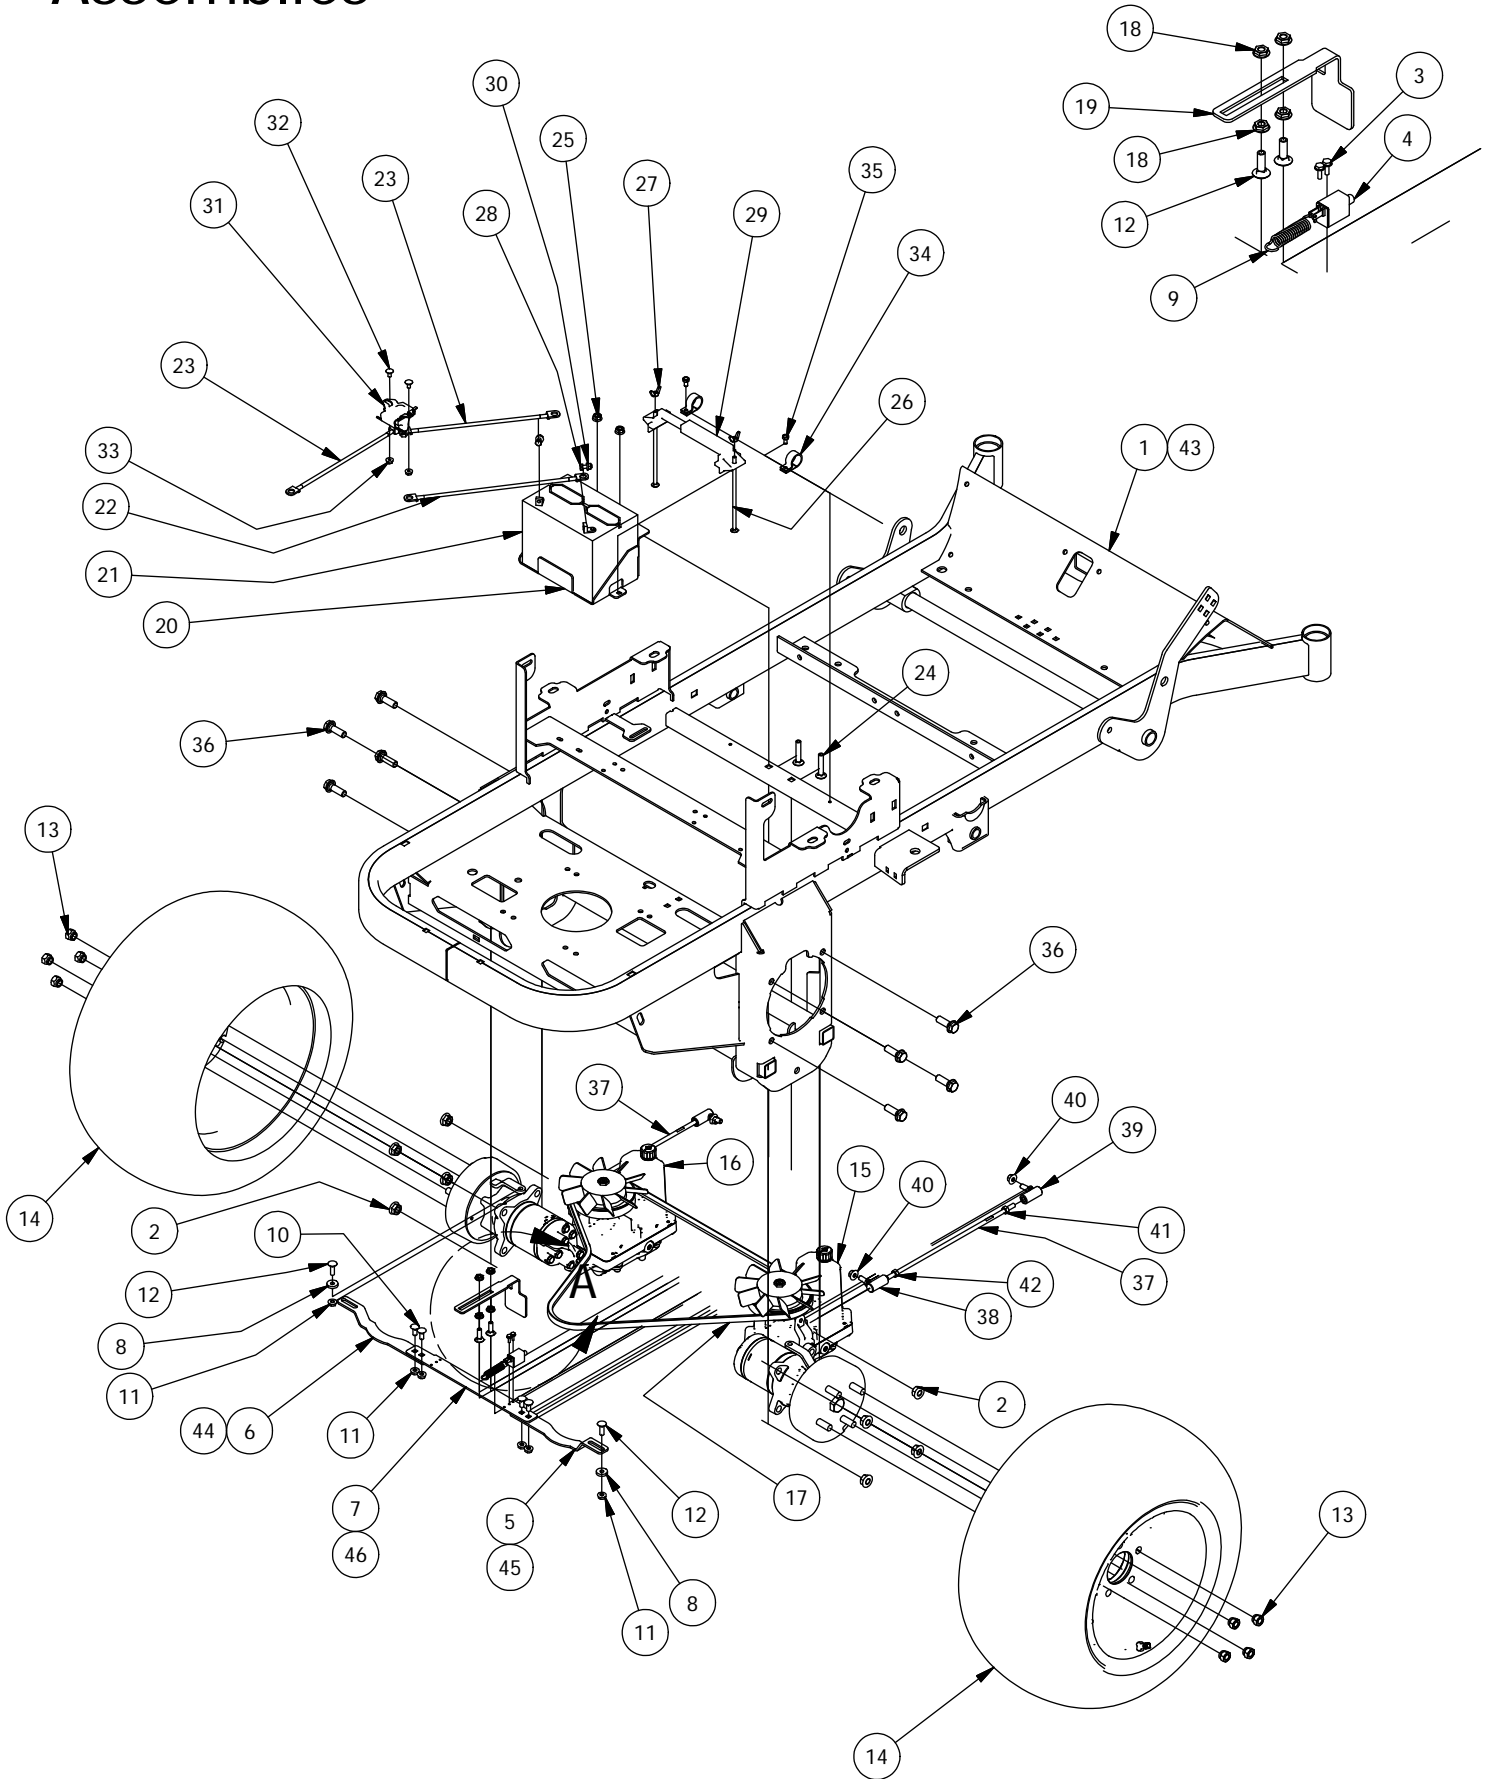

RZ Transmission & Battery Assemblies

DETAIL A

RZ Transmission Assembly			
ITEM	QTY	PART NUMBER	DESCRIPTION
1	1	490-0039-00	RZ Mower Frame Assembly
2	8	413-0010-00	1/2-13 HEX FLANGE NUT W/SERR ZINC
3	2	418-0032-00	8-32 X 1/2 IND. HWH SLOT TYPE F TCS ZINC
4	1	486-0030-00	Safety Switch
5	1	439-0083-00	Mower Park Brake Right Actuation Bracket
6	1	439-0082-00	Mower Park Brake Left Actuation Bracket, HTE10, HTJ10, HTJ12 Transmissions
7	1	439-0079-00	Mower Park Brake Center Bracket
8	2	419-0006-00	.312 ID X .875 OD X .1875 THK F/W NYLON BLK
9	1	434-0003-00	Brake Pedal Release Spring
10	4	418-0008-00	5/16-18 X 3/4 CARRIAGE BOLT ZINC
11	6	413-0019-00	5/16-18 NYLON INSERT FLANGE L/NUT ZINC
12	4	418-0010-00	5/16-18 X 1 CARRIAGE BOLT ZINC
13	8	413-0015-00	1/2-20 WHEEL NUT 60 DEGREE GR 5 ZINC
14	2	422-0037-00	022-108440mb-56, 10x8.5, 4/4 pcd black mod wheel
15	1	450-0010-00	HTE10 Right Side Parker Hydrostatic Transmission For RZ Hub
16	1	450-0009-00	HTE10 Left Side Parker Hydrostatic Transmission For RZ Hub
17	1	461-0004-00	Mower A Pump Belt, A x 68.25" Effective Length
18	4	413-0006-00	5/16-18 HEX FLANGE NUT W/SERR ZINC
19	1	439-0066-00	Mower Standard Transmission Brake Interlock Bracket
20	1	439-0008-00	Mower Battery Box
21	1	468-1004-00	12-V Mower Starter Battery
22	1	486-0017-00	Mower Negative Battery Cable 28" long
23	2	486-0018-00	Mower Positive Battery Cable 12" long
24	2	418-0033-00	3/8-16 X 2 CARRIAGE BOLT ZINC
25	2	413-0004-00	3/8-16 HEX FLANGE NUT W/SERR ZINC
26	2	418-0034-00	1/4-20 X 7 CARRIAGE BOLT ZINC
27	2	413-0025-00	1/4-20 WING NUT ZINC
28	2	418-0035-00	1/4-20 X 3/4 HEX C/S GR 2 ZINC
29	1	443-0001-00	Battery Hold Down
30	2	413-0026-00	1/4-20 NYLON INSERT FLANGE L/NUT ZINC
31	1	486-0002-00	Mower Starter Solenoid
32	2	418-0031-00	1/4-20 X 1/2 CARRIAGE BOLT ZC YELLOW
33	2	413-0023-00	1/4-20 HEX FLANGE NUT W/SERR ZINC
34	2	472-0002-00	1/2" CUSHIONED LOOP CLAMP
35	2	418-0025-00	1/4-20 X 1/2 HWH SLOT TYPE F TCS ZINC
36	8	418-0047-00	1/2-13 X 1-1/2 HEX FLANGE BOLT ZINC YELLOW
37	2	435-0002-00	Transmission Drive Arm Rod Standard Transmission
38	2	410-0001-00	Control Arm Rod End, Right
39	2	410-0002-00	Control Arm Rod End, Left
40	4	413-0034-00	5/16-24 HEX FLANGE NUT W/SERR ZINC
41	2	413-0003-00	5/16 Hex Nut Left hand thread
42	2	413-0035-00	5/16-24 HEX NUT ZINC
43	1	490-0048-00	RZ Mower Frame Assembly For 48" Deck
44	1	439-0123-00	48" Deck Mower Park Brake Left Actuation Brkt HTE 10, HTJ10,HTJ12
45	1	439-0124-00	48" Deck Mower Park Brake Right Actuation Brkt HTE 10, HTJ10,HTJ12
46	1	439-0125-00	48" Deck Mower Park Brake Center Brkt