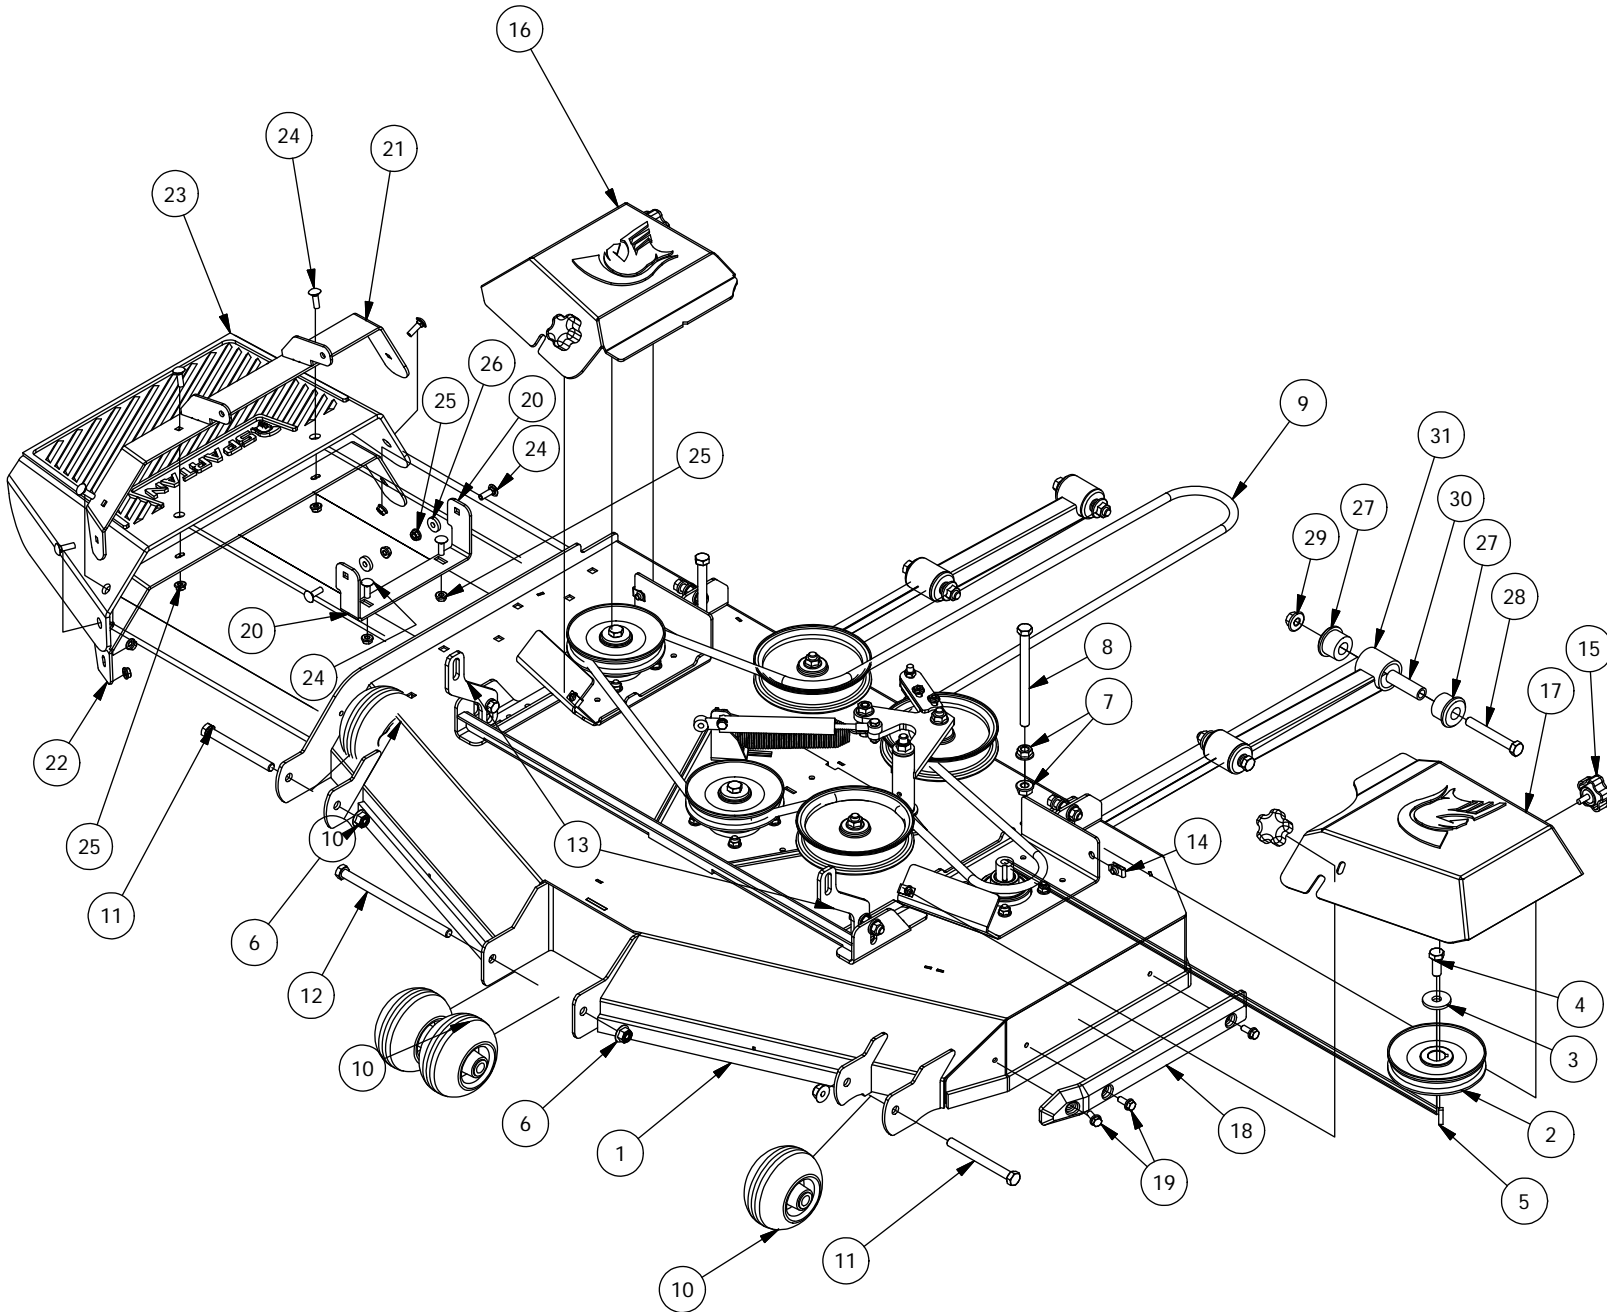

48" Deck Assembly-1

48" Deck assembly-01			
ITEM	QTY	PART NUMBER	DESCRIPTION
1	1	490-0044-00	RZ Mower 48" Deck assembly
2	3	433-0004-00	Deck Pulley 54"
3	3	419-0003-00	1/2" X 1-5/8 BELLEVILLE CUP WASHER ZINC YELLOW
4	3	418-0006-00	1/2-20 X 1-1/4 HEX C/S GR 5 ZINC
5	3	442-0001-00	1/4 X 1 SQUARE KEY STOCK
6	4	413-0002-00	1/2-13 NYLON INSERT FLANGE LOCKNUT ZC YELLOW
7	8	413-0005-00	1/2-13 HEX FLANGE NUT W/SERR ZINC YELLOW
8	2	418-0044-00	1/2-13 X 6-1/2 HEX C/S GR 8 ZINC YELLOW
9	1	461-0011-00	48" Deck Belt
10	4	422-0001-00	Anti-Scalp Wheel
11	2	418-0016-00	1/2-13 X 5 HEX C/S GR 2 ZINC YELLOW
12	1	418-0015-00	1/2-13 X 8-1/2 HEX C/S GR 2 ZINC YELLOW
13	2	435-0017-00	RZ Mower 48" Front Height Arm Connecting Link
14	4	413-0053-00	5/16 Cage Nut
15	4	445-0001-00	Lobed Knob w/ 5/16"-18 X .750" Stud
16	1	414-0009-00	RZ 54" Deck Right Pulley Cover
17	1	414-0012-00	RZ 48" Deck Left Pulley Cover
18	1	429-0001-00	Mower Nylon Deck Guard
19	3	418-0049-00	5/16-18 X 3/4 IND HWH TRI LOB ZINC
20	1	439-0111-00	Mower Chute Mounting Bracket
21	1	490-0040-00	RZ Mower Deck Chute Hinge Assembly
22	1	439-0093-00	Mower Deck Chute Hinge Backer Bracket
23	1	481-0008-00	Mower Rubber Discharge Chute 2018
24	9	418-0060-00	5/16-18 X 1 CARRIAGE BOLT ZINC YELLOW
25	11	413-0027-00	5/16-18 NYLON INSERT FLANGE LOCKNUT ZC YELLOW
26	2	419-0006-00	.312 ID X .875 OD X .1875 THK F/W NYLON BLK
27	8	732-2000-00	Large MTV A-Arm Bushing
28	4	418-0021-00	1/2-13 X 3-3/4 HEX C/S GR 5 ZINC
29	4	413-0017-00	1/2-13 NYLON INSERT FLANGE LOCKNUT ZINC W/SERRATIONS
30	4	732-2001-00	Large MTV A-Arm Bushing Sleeve
31	2	490-0047-00	48" Deck Stabilizer assembly