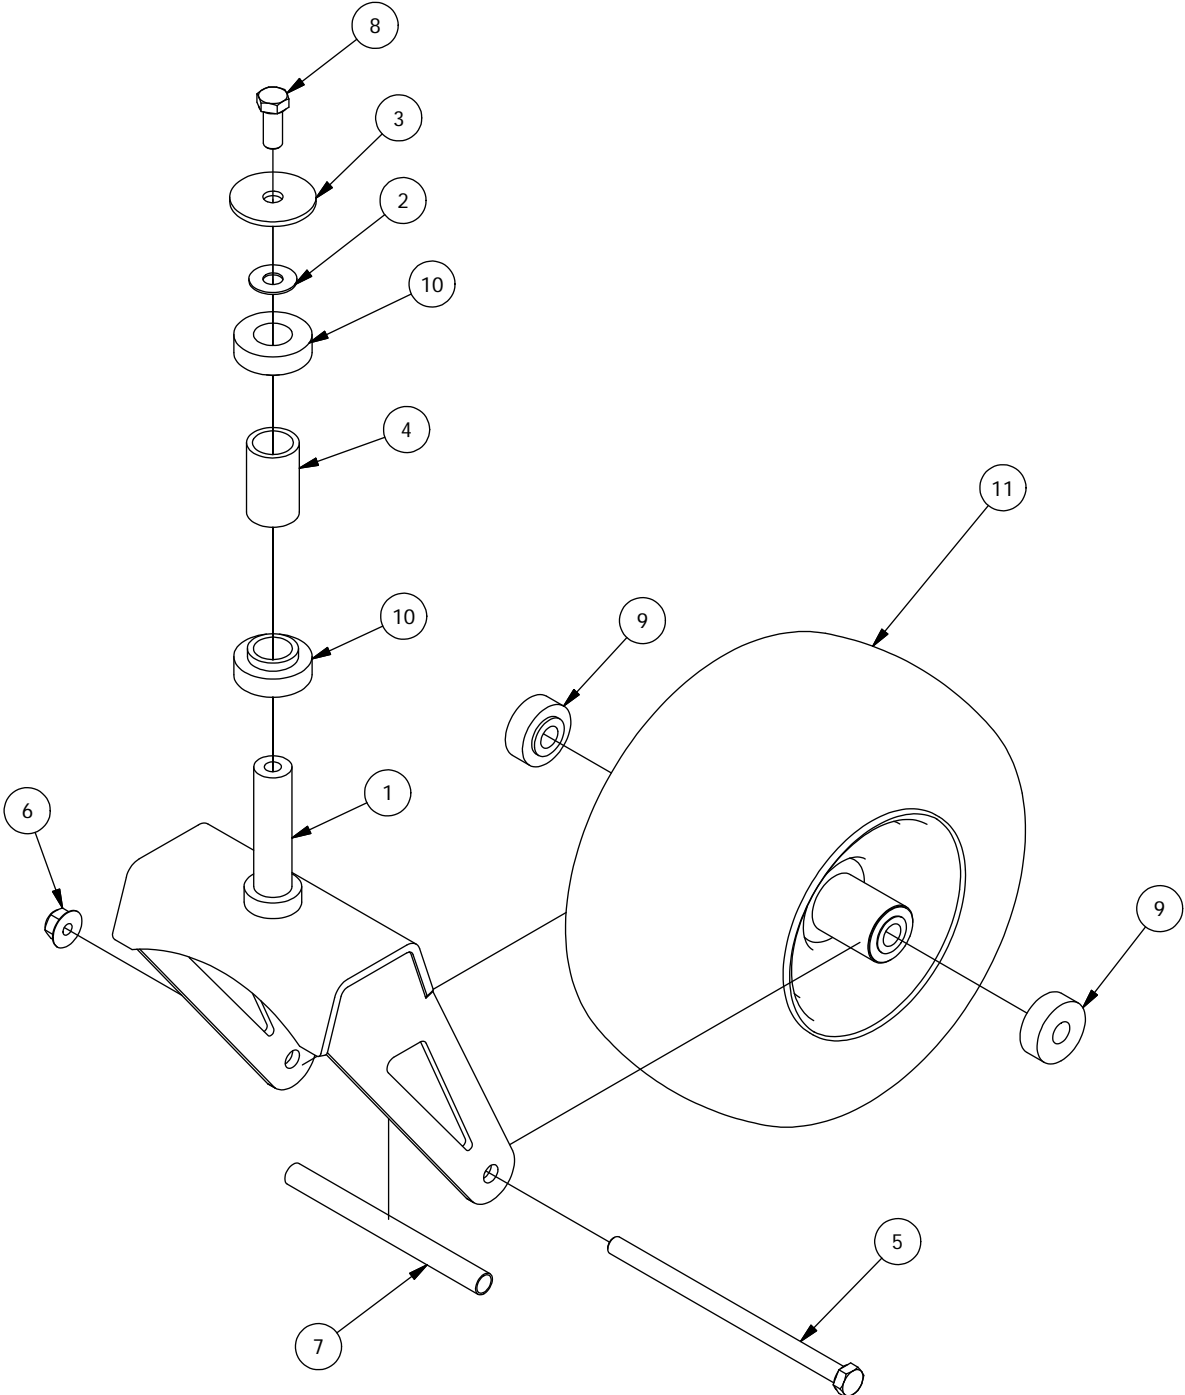

Parts List			
ITEM	QTY	PART NUMBER	DESCRIPTION
1	1	490-0046-00	RZ Caster Fork Assembly
2	1	419-0002-00	1/2 FENDER WASHER 1-1/4" OD ZINC
3	1	426-0006-00	Mower Caster Shaft Washer
4	1	425-0011-00	Mower Bearing Retainer Spacer
5	1	418-0003-00	1/2-13 X 8-1/2 HEX C/S GR 5 ZINC YELLOW
6	1	413-0002-00	1/2-13 NYLON INSERT FLANGE LOCKNUT ZC YELLOW
7	1	425-0010-00	Mower Caster Fork Wheel Spacer
8	1	418-0006-00	1/2-20 X 1-1/4 HEX C/S GR 5 ZINC
9	2	410-0018-00	RZ Mower Caster Wheel Bearing
10	2	410-0006-00	Mower Caster Shaft Bearing
11	1	422-0027-00	RZ Alternate Front Caster Wheel Assembly