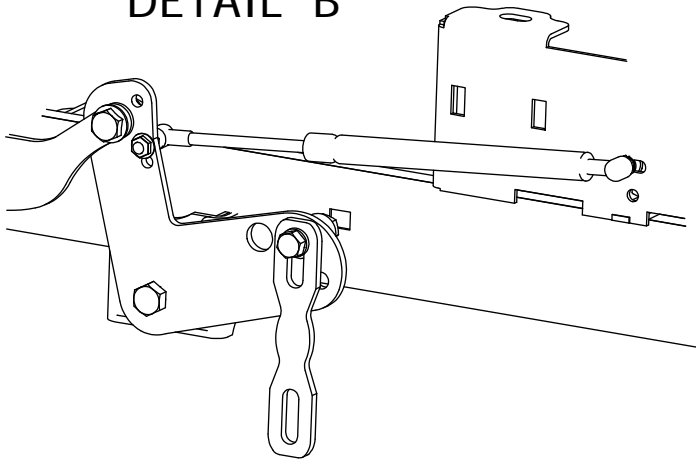

RZ Height Indicator Assembly

DETAIL A

DETAIL B

RZ Height Indicator Assembly			
ITEM	QTY	PART NUMBER	DESCRIPTION
1	1	490-0039-00	RZ Mower Frame Assembly
2	1	431-0007-00	RZ Deck Height Brtk Left Actuator Side
3	1	431-0006-00	RZ Deck Height Brtk Right Side
4	1	435-0015-00	Mower Deck Height Left Link Arm
5	1	435-0014-00	Mower Deck Height Arm Right Link
6	1	437-0003-00	Mower Deck Height Selector Shaft
7	1	444-0001-00	Mower HEIGHT SELECTOR CAM PIN
8	1	426-0004-00	Mower Detent Spring Plunger Mounting Plate
9	1	445-0002-00	Mower Deck Height Control Knob
10	1	434-0008-00	RZ Deck Assist Gas Spring
11	1	434-0006-00	Deck Height Detent Spring Plunger
12	4	435-0013-00	Mower Deck Link
13	1	439-0074-00	Mower Deck Height Indicator Rod Bracket
14	13	413-0006-00	5/16-18 HEX FLANGE NUT W/SERR ZINC
15	6	413-0023-00	1/4-20 HEX FLANGE NUT W/SERR ZINC
16	8	413-0002-00	1/2-13 NYLON INSERT FLANGE LOCKNUT ZC YELLOW
17	4	413-0004-00	3/8-16 HEX FLANGE NUT W/SERR ZINC
18	7	410-0009-00	1/2" ID X 3/4" OD X 3/8" LENGTH FLANGE BUSHING
19	4	418-0046-00	7/16-14 X 2 HEX C/S GR 5 ZINC YELLOW
20	8	413-0011-00	7/16-14 HEX FLANGE NUT W/SERR ZINC YELLOW
21	4	418-0047-00	1/2-13 X 1-1/2 HEX FLANGE BOLT ZINC YELLOW
22	4	419-0010-00	.443 ID X .750 OD X .125 THK NYLON BLACK
23	2	418-0042-00	1/2-13 X 3-1/2 HEX C/S GR 5 ZINC YELLOW
24	2	419-0009-00	5/16 SPLIT LOCKWASHER ZINC
25	2	418-0052-00	1/4-20 X 3/4 CARRIAGE BOLT ZINC
26	2	418-0053-00	3/8-16 X 1 CARRIAGE BOLT ZINC
27	2	413-0037-00	1/2-13 HEX JAM NUT ZINC
28	2	413-0048-00	5/8-11 HEX NUT ZINC YELLOW
29	4	410-0008-00	5/8" ID X 3/4" OD X 3/4" LENGTH FLANGE BUSHING
30	2	425-0004-00	Mower Drive Arm Hub & Deck Lift Arm Spacer
31	2	487-0005-00	Control Arm Damper Ball Stud
32	1	490-0045-00	Mower Deck Height Cam Casting