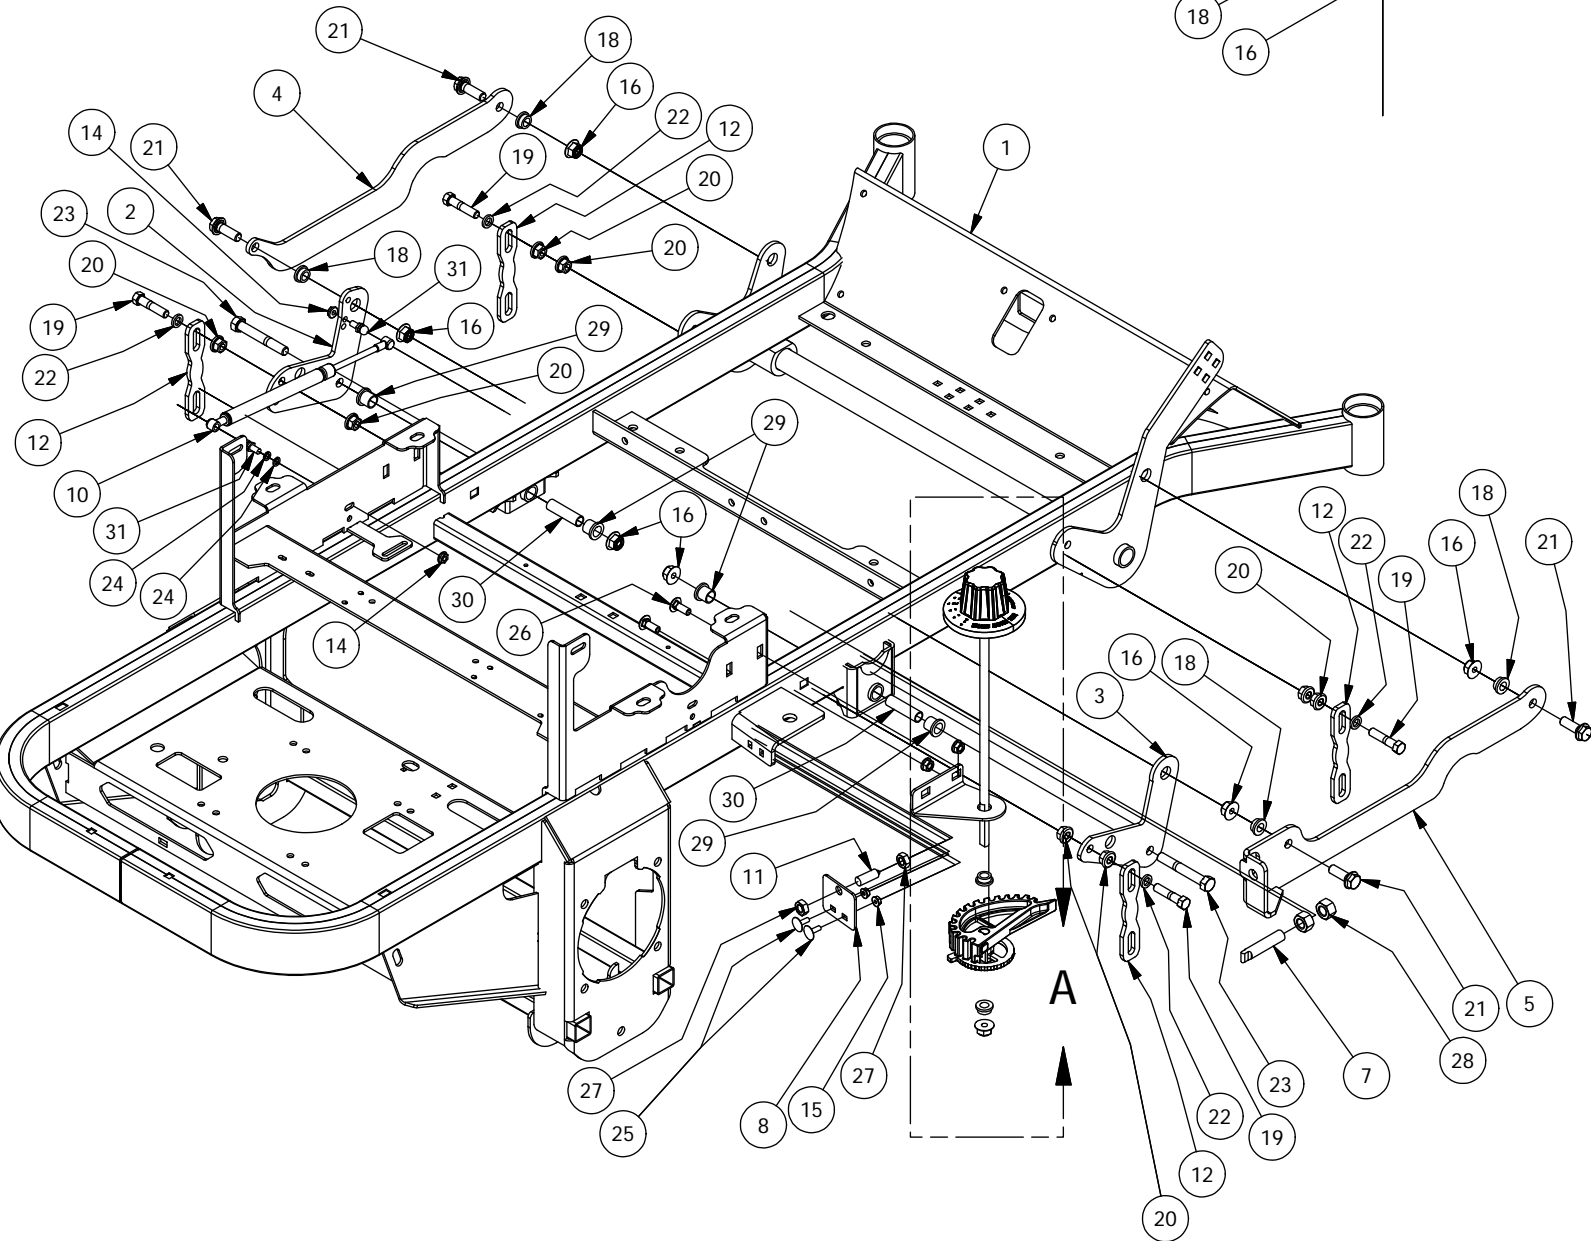

RZ Height Indicator Assembly

DETAIL A

DETAIL B

RZ Height Indicator Assembly			
ITEM	QTY	PART NUMBER	DESCRIPTION
1	1	490-0039-00	RZ Mower Frame Assembly
2	1	431-0007-00	RZ Deck Height Brtk Left Actuator Side
3	1	431-0006-00	RZ Deck Height Brtk Right Side
4	1	435-0015-00	Mower Deck Height Left Link Arm
5	1	435-0014-00	Mower Deck Height Arm Right Link
6	1	437-0003-00	Mower Deck Height Selector Shaft
7	1	444-0001-00	Mower HEIGHT SELECTOR CAM PIN
8	1	426-0004-00	Mower Detent Spring Plunger Mounting Plate
9	1	445-0002-00	Mower Deck Height Control Knob
10	1	434-0008-00	RZ Deck Assist Gas Spring
11	1	434-0006-00	Deck Height Detent Spring Plunger
12	4	435-0013-00	Mower Deck Link
13	1	439-0074-00	Mower Deck Height Indicator Rod Bracket
14	13	413-0006-00	5/16-18 HEX FLANGE NUT W/SERR ZINC
15	6	413-0023-00	1/4-20 HEX FLANGE NUT W/SERR ZINC
16	8	413-0002-00	1/2-13 NYLON INSERT FLANGE LOCKNUT ZC YELLOW
17	4	413-0004-00	3/8-16 HEX FLANGE NUT W/SERR ZINC
18	7	410-0009-00	1/2" ID X 3/4" OD X 3/8" LENGTH FLANGE BUSHING
19	4	418-0046-00	7/16-14 X 2 HEX C/S GR 5 ZINC YELLOW
20	8	413-0011-00	7/16-14 HEX FLANGE NUT W/SERR ZINC YELLOW
21	4	418-0047-00	1/2-13 X 1-1/2 HEX FLANGE BOLT ZINC YELLOW
22	4	419-0010-00	.443 ID X .750 OD X .125 THK NYLON BLACK
23	2	418-0042-00	1/2-13 X 3-1/2 HEX C/S GR 5 ZINC YELLOW
24	2	419-0009-00	5/16 SPLIT LOCKWASHER ZINC
25	2	418-0052-00	1/4-20 X 3/4 CARRIAGE BOLT ZINC
26	2	418-0053-00	3/8-16 X 1 CARRIAGE BOLT ZINC
27	2	413-0037-00	1/2-13 HEX JAM NUT ZINC
28	2	413-0048-00	5/8-11 HEX NUT ZINC YELLOW
29	4	410-0008-00	5/8" ID X 3/4" OD X 3/4" LENGTH FLANGE BUSHING
30	2	425-0004-00	Mower Drive Arm Hub & Deck Lift Arm Spacer
31	2	487-0005-00	Control Arm Damper Ball Stud
32	1	490-0045-00	Mower Deck Height Cam Casting