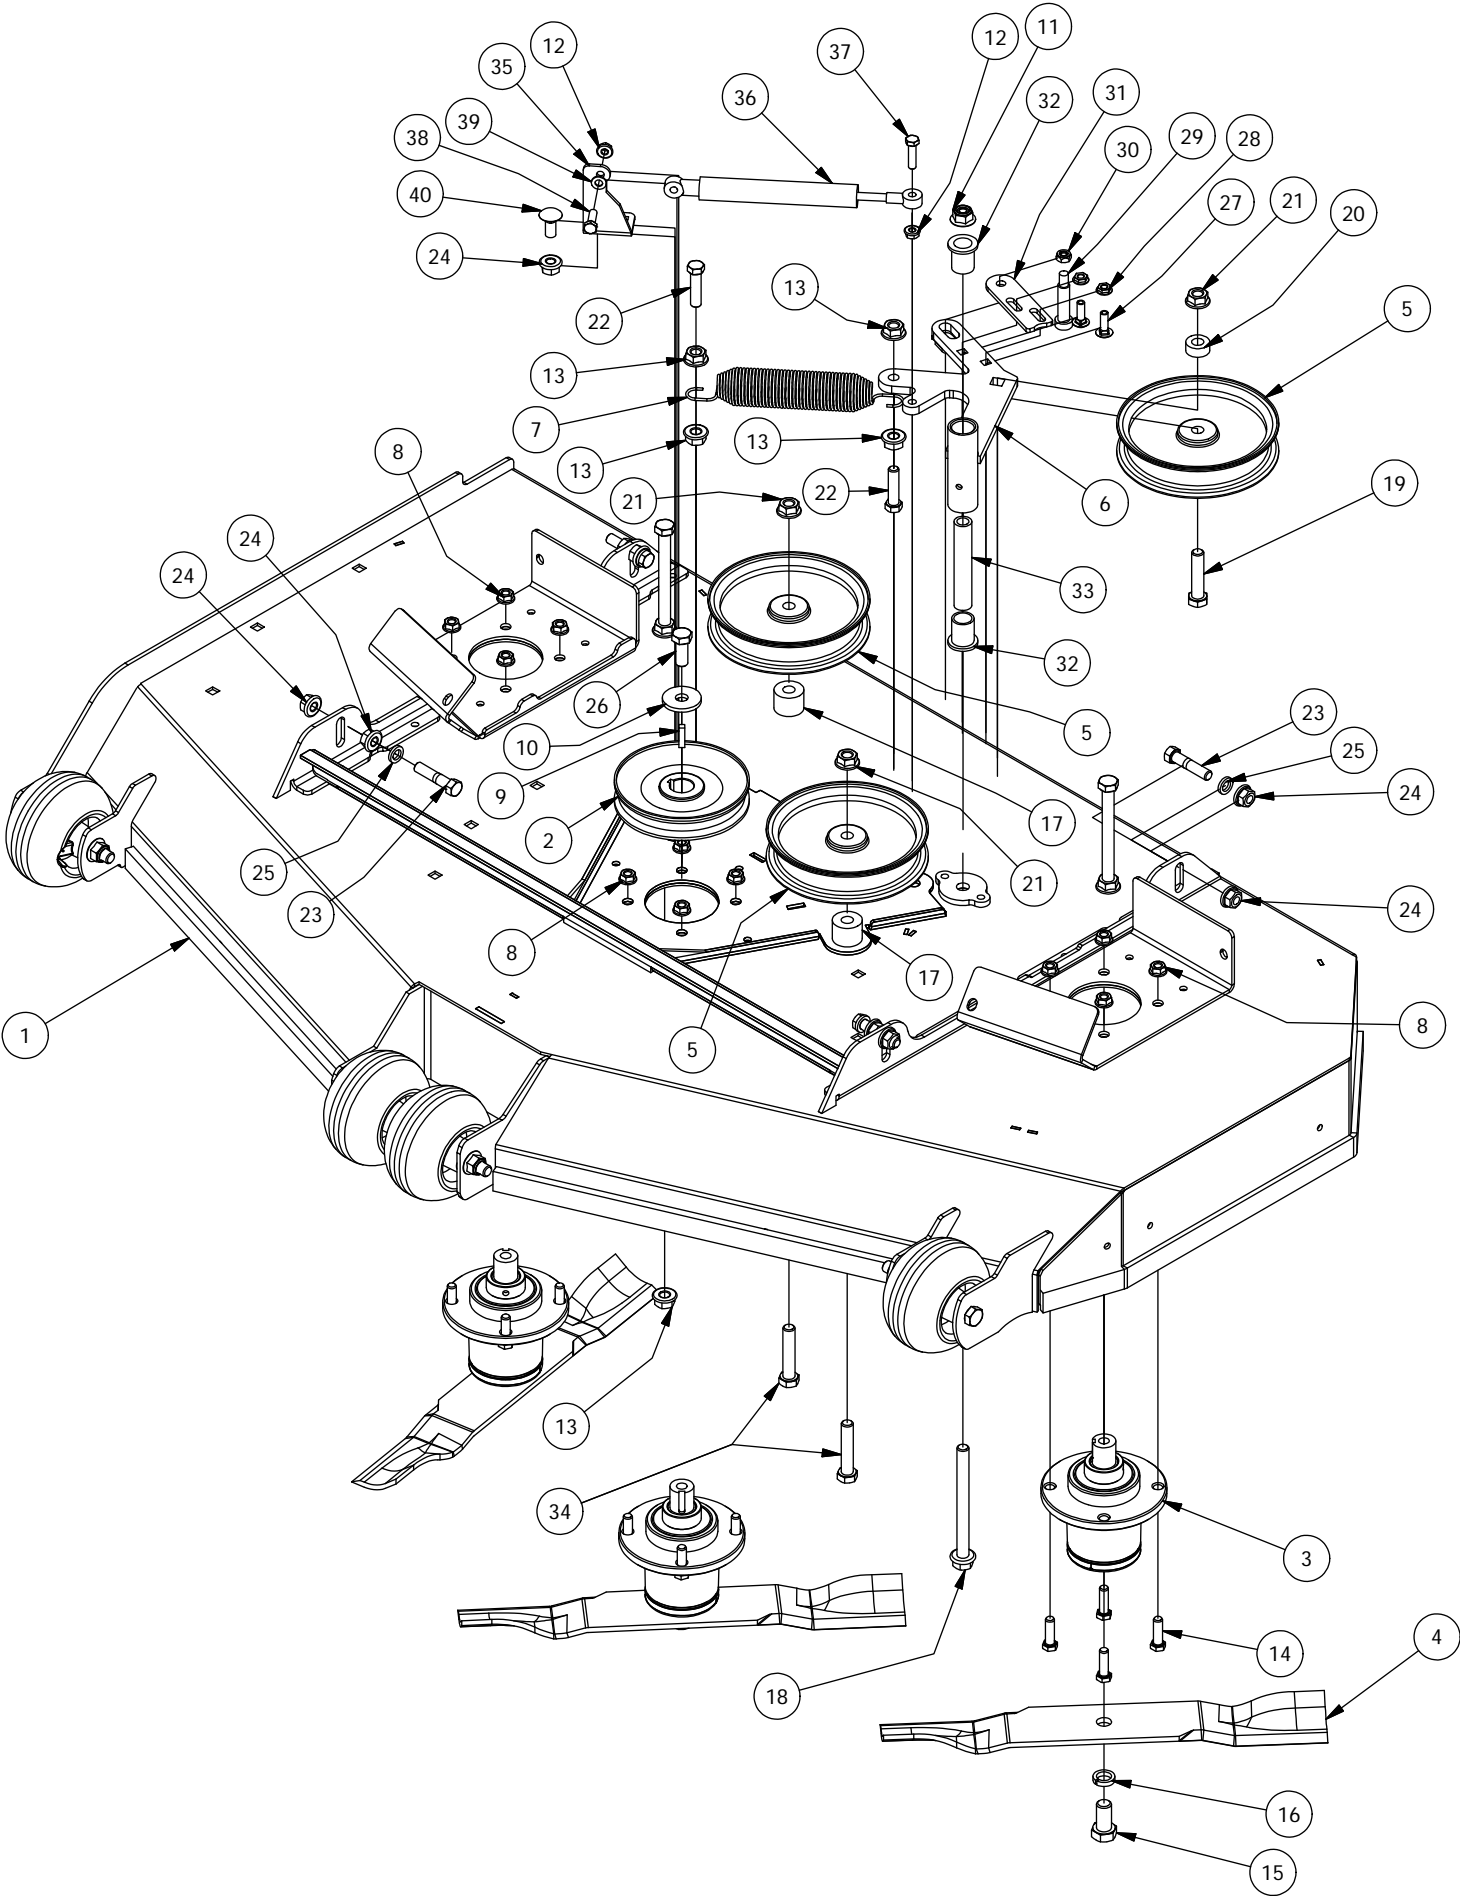

54" Deck Assembly-2

54" Deck Assembly-2			
ITEM	QTY	PART NUMBER	DESCRIPTION
1	1	490-0042-00	54 Low Cost Deck Assembly
2	3	433-0004-00	Deck Pulley 54"
3	3	437-0006-00	RZ Mower Deck Spindle Assy
4	3	438-0001-00	54" Mower Deck Blade
5	3	433-0007-00	Mower 6-3/4" Deck Idler Pulley
6	1	490-0019-00	Mower Deck Idler Pulley Arm Assembly
7	1	434-0005-00	Deck/pump idler spring
8	12	413-0004-00	3/8-16 HEX FLANGE NUT W/SERR ZINC
9	3	442-0001-00	1/4 X 1 SQUARE KEY STOCK
10	3	419-0003-00	1/2" X 1-5/8 BELLEVILLE CUP WASHER ZINC YELLOW
11	4	413-0002-00	1/2-13 NYLON INSERT FLANGE LOCKNUT ZC YELLOW
12	11	413-0027-00	5/16-18 NYLON INSERT FLANGE LOCKNUT ZC YELLOW
13	8	413-0005-00	1/2-13 HEX FLANGE NUT W/SERR ZINC YELLOW
14	12	418-0005-00	3/8-16 x 1-1/4 Hex Bolt GR5
15	3	418-0007-00	5/8-18 X 1-1/4 HEX C/S GR 5 ZINC
16	3	419-0004-00	5/8 SPLIT LOCKWASHER ZINC
17	2	425-0002-00	Mower Deck Idler Spacer
18	1	418-0009-00	1/2-13 X 5-1/2 HEX FLANGE BOLT GR 8 ZY
19	1	418-0012-00	1/2-13 X 2-1/4 HEX C/S GR 5 ZINC
20	1	425-0007-00	Mower IDLER PULLEY SPACER
21	3	413-0010-00	1/2-13 HEX FLANGE NUT W/SERR ZINC
22	2	418-0011-00	7/16-14 X 1-3/4 HEX C/S GR 2 ZINC (NOT A/T)
23	4	418-0046-00	7/16-14 X 2 HEX C/S GR 5 ZINC YELLOW
24	9	413-0011-00	7/16-14 HEX FLANGE NUT W/SERR ZINC YELLOW
25	4	419-0010-00	.443 ID X .750 OD X .125 THK NYLON BLACK
26	3	418-0006-00	1/2-20 X 1-1/4 HEX C/S GR 5 ZINC
27	2	418-0010-00	5/16-18 X 1 CARRIAGE BOLT ZINC
28	2	413-0006-00	5/16-18 HEX FLANGE NUT W/SERR ZINC
29	1	618-6064-00	12"X1-3/4" Shoulder Bolt
30	1	613-2004-00	3/8"-16 Nyloc Jam Nut
31	1	439-0257-00	Deck Idler Pulley Belt Retainer Brkt
32	2	410-0007-00	3/4" ID X 15/16" OD X 1-1/8" LENGTH FLANGE BUSHING
33	1	425-0006-00	Mower Inner Idler Spacer
34	2	418-0014-00	1/2-13 X 2-1/2 HEX FLANGE BOLT GR 8 ZC YELLOW
35	1	439-0335-00	Deck Belt Idler Damper Mounting Bracket
36	1	434-0009-00	Idler Gas Spring
37	1	418-0109-00	5/16- 18 x 1 1/4 Hex C/S (GR.8) ZC/Yel
38	1	418-0108-00	5/16 x1 Hex C/S (GR8) ZC/Yel
39	1	419-0016-00	5/16" ID X 5/8" OD X 1/16" THK BRONZE WASHER
40	1	418-0017-00	7/16-14 X 1 CARRIAGE BOLT ZINC