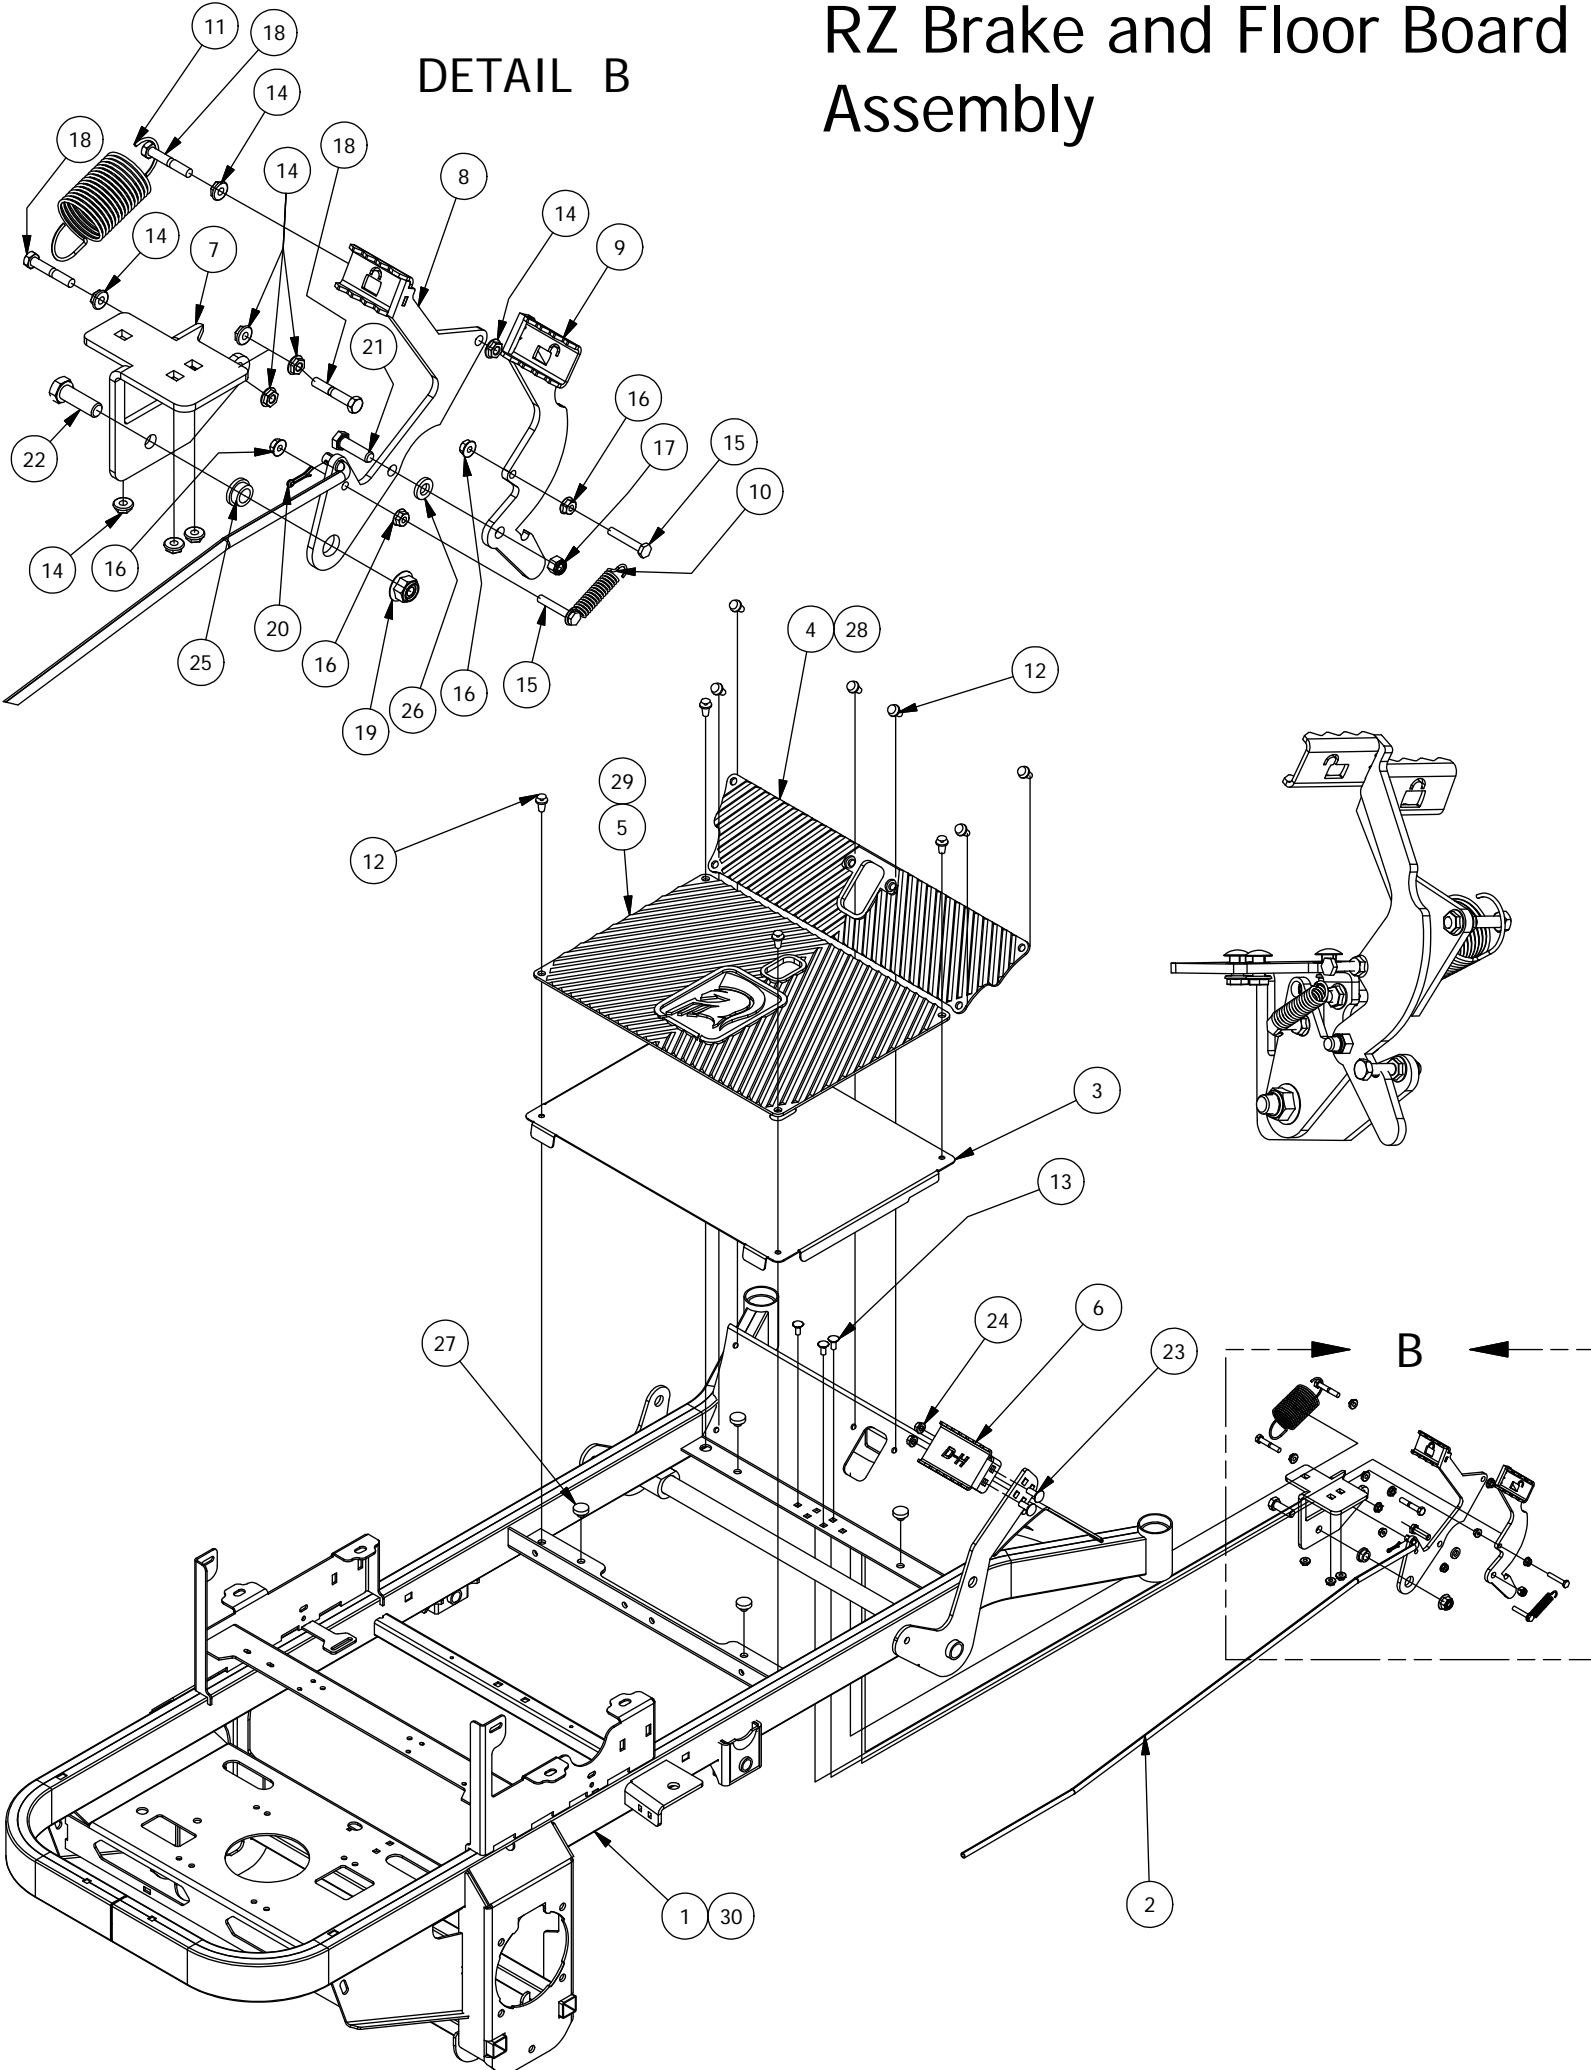

RZ Brake and Floor Board Assembly

DETAIL B

RZ Brake and Floor Board Assembly			
ITEM	QTY	PART NUMBER	DESCRIPTION
1	1	490-0039-00	RZ Mower Frame Assembly
2	1	435-0004-00	MOWER BRAKE LINKAGE
3	1	439-0114-00	Mower Floorboard
4	1	481-0005-00	2017 Mower Rubber Foot Rest Mat Except for RZ
5	1	481-0006-00	2017 Mower Logo Floor Mat Except for RZ
6	1	439-0059-00	Mower Deck Height Foot Pedal
7	1	439-0009-00	Mower Frame Brake Mounting Bracket
8	1	490-0016-00	Mower Brake Lock Lever Assembly
9	1	490-0017-00	Mower Brake Unlock LeverAssembly
10	1	434-0003-00	Brake Pedal Release Spring
11	1	434-0002-00	Brake Pedal Tension Sping
12	10	414-0002-00	8MM PUSH TYPE RETAINER NYLON BLACK
13	3	418-0008-00	5/16-18 X 3/4 CARRIAGE BOLT ZINC
14	13	413-0006-00	5/16-18 HEX FLANGE NUT W/SERR ZINC
15	2	418-0029-00	1/4-20 X 1-1/4 HEX C/S GR 2 ZINC
16	6	413-0023-00	1/4-20 HEX FLANGE NUT W/SERR ZINC
17	1	413-0013-00	3/8-16 NYLON INSERT FLANGE LOCKNUT ZINC
18	3	418-0027-00	5/16-18 X 1-3/4 HEX C/S GR 2 ZINC
19	8	413-0002-00	1/2-13 NYLON INSERT FLANGE LOCKNUT ZC YELLOW
20	1	420-0001-00	1/8 X 3/4 COTTER PIN ZINC
21	1	418-0030-00	3/8-16 X 1-1/4 HEX C/S GR 2 ZINC
22	1	418-0028-00	1/2-13 X 1-1/2 HEX C/S GR 2 ZINC
23	2	418-0045-00	3/8-16 X 1 CARRIAGE BOLT ZINC YELLOW
24	4	413-0004-00	3/8-16 HEX FLANGE NUT W/SERR ZINC
25	7	410-0009-00	1/2" ID X 3/4" OD X 3/8" LENGTH FLANGE BUSHING
26	1	419-0015-00	3/8" ID X 3/4" OD X 1/8" THK BRONZE WASHER
27	4	429-0002-00	Rubber Bumper
28	1	481-0001-00	Rubber Mower Foot Rest Mat (48 RZ Only)
29	1	481-0002-00	Mower Rubber Floor Mat (48 RZ Only)
30	1	490-0048-00	RZ Mower Frame Assembly For 48" Deck