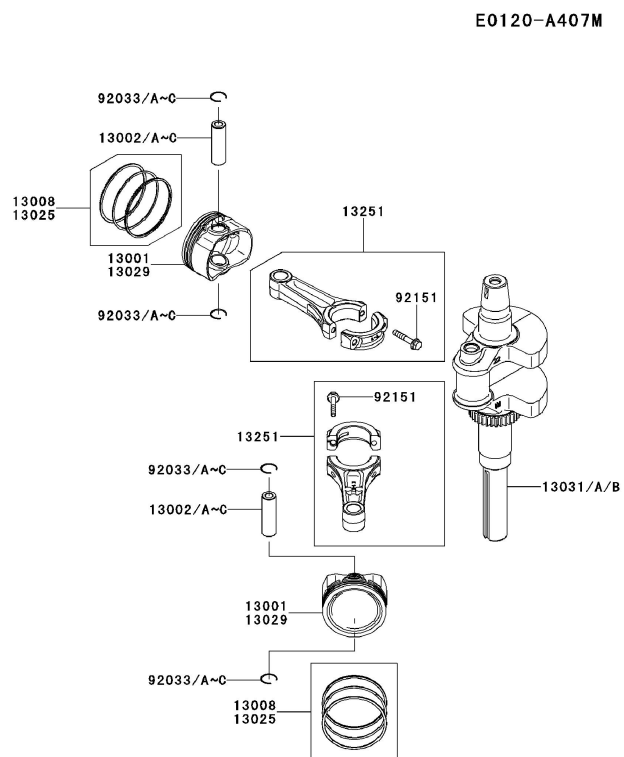

Kawasaki

Catalog 99907-6143 covers:
FS651V-CS00

GRID NO.
B-05

This grid covers:
PISTONE/ALBERO MOTORE

Ref. No.	Part No.	Description	Qty.	Price
13001	13001-7027	PISTON-ENGINE	2	82,95 €
13002	13002-0704	PIN-PISTON	2	18,38 €
13008	13008-0569	RING-SET-PISTON	2	40,08 €
13025	13025-7009	RING-SET-PISTON L,0.5	AR	40,47 €
13029	13029-7010	PISTON-ENGINE L,0.5	AR	82,95 €
13031	13031-0745	CRANKSHAFT-COMP	1	305,27 €
13031B	13031-0745	CRANKSHAFT-COMP	AR	305,27 €
13251	13251-0719	ROD-ASSY-CONNECTING	2	65,70 €
92033B	92033-0790	RING-SNAP	4	0,92 €
92151	92151-7017	BOLT,6X35	4	0,84 €

Catalog: 99907-6143 | Model: FS651V-CS00 | Year: undefined | Country: undefined | Nickname: FS MOTORS