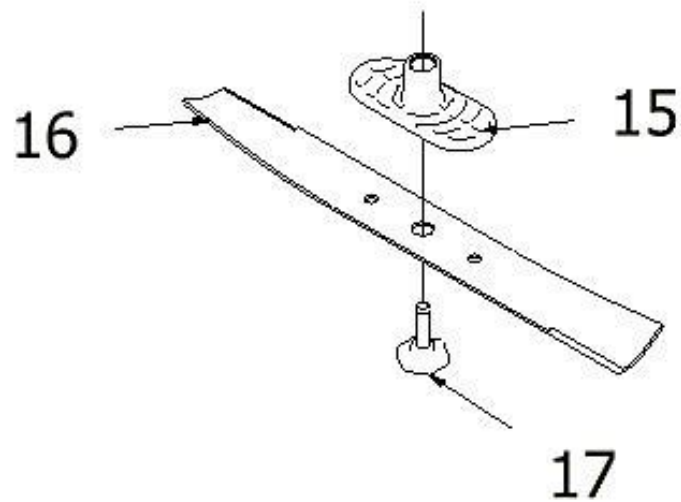

Blade Assembly / Assemblage Lame / Assemblagem Lâmina

Item	Part Number			QTY	Stock Number
15	Casquilho Suporte Lâmina CR43	Blade Support CR43	Soutien Lame CR43	1	2043008
16	Lâmina PBL 43cm	Blade 43cm	Lame 43cm	1	2043028
17	Parafuso Aperto Lâmina CR43	Bolt Blade Support	Vis Soutien Lame	1	2043009