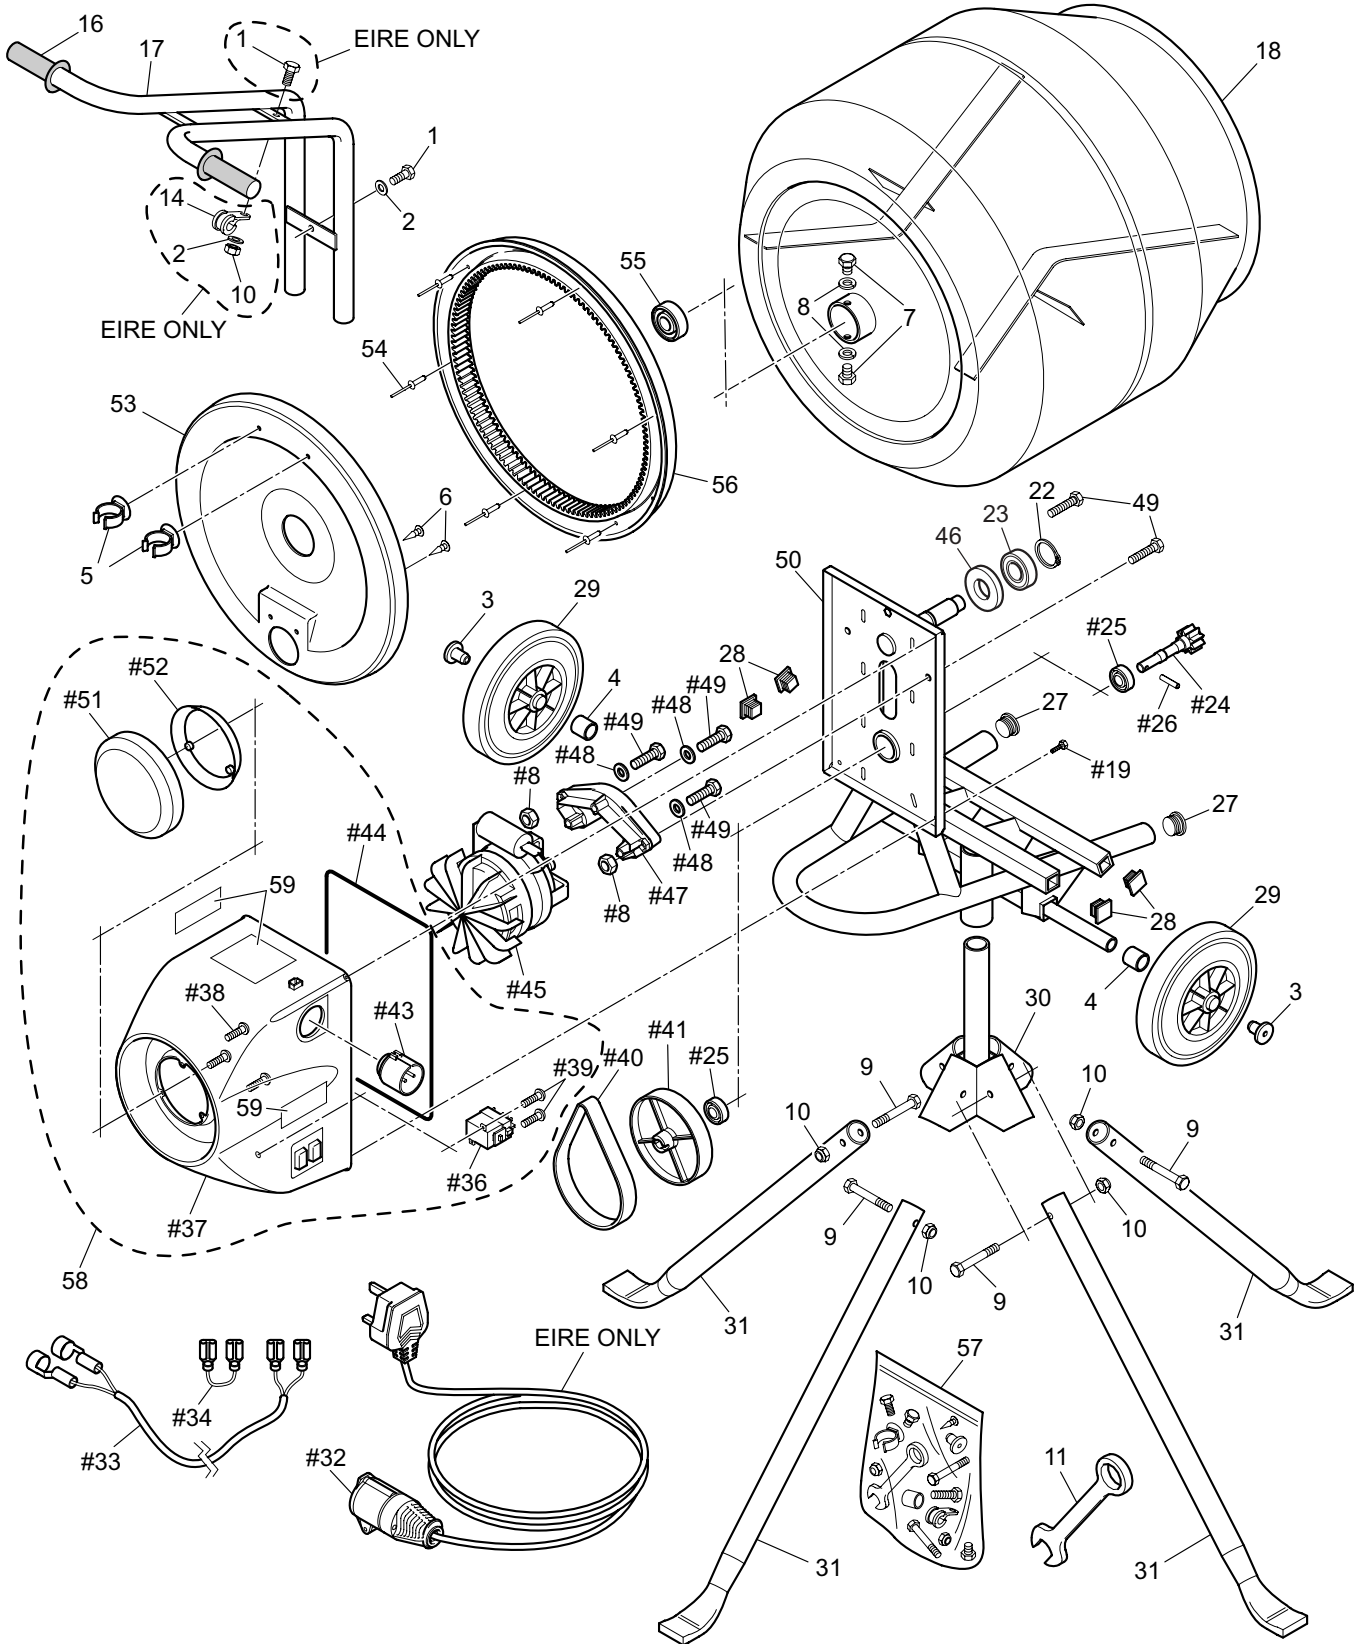

# MC130 PARTS DIAGRAM (UPTO MAY 2000)

**⚠ CAUTION: PARTS WITH A # SHOULD ONLY BE FITTED BY A QUALIFIED ELECTRICIAN.**

Avon Equipment Ltd. Unit 7/8 Bonville Business Centre, Dixon Road, Brislington, Bristol, B54 5QW, England  
Tel: 0117 972 3210 Fax: 0117 972 1120

# MC130 PARTS LIST

ITEM NUMBER	PART NUMBER	DESCRIPTION	QUANTITY
1	7-8011	SET SCREW (M8 X 20)	2
2	4-8006	WASHER (M8)	4
3	901-99931	WHEEL RETAINER	2
4	901-99930	WHEEL SPACER	2
5	3-7019	PIPE CLIP	2
6	3-7020	PUSH CLIP	2
7	7-8004	SET SCREW (M8 X 12)	2
8	4-8003	WASHER (M8 SPRING)	2
9	9-8014	BOLT (M8 X 50)	4
10	8-8008	NUT (M8 NYLOC)	8
11	900-20500	SPANNER 13MM	2
14	900-10200	P-CLIP	1
16	XS35	HANDLE GRIP	2
17	901-10100	HANDLE W.A.	1
18	901-12800	KIT DRUM G.A.	1
#19	7-6028	TAPTITE (M6 X 10)	4
22	XS05	EXTERNAL CIRCLIP	1
23	53-0001	BEARING MAINSHAFT	1
#24	901-10800	DRIVE PINION W.A.	1
#25	53-0002	BEARING DRIVESHAFT	2
#26	3-0039	SPIROL PIN (6 X 25)	1
27	3-4026	PLUG FRAME FRONT	2
28	3-4025	PLUG STAND TOP	4
29	901-99904	WHEEL	2
30	901-13900	PIVOT LEG SUPPORT W.A.	1
31	901-99901	STAND LEG	4
32	900-18100	CABLE EXTENSION	1
#33	71-0092	HARNESS (SWITCH TO PLUG)	1
#34	71-0093	HARNESS (NVR SWITCH)	1
#36	901-99921	NVR SWITCH (230V-50Hz)	1
#37	901-99913	MOTOR COVER (TO SUIT SOCKET)	1
#38	7-0008	POZIPAN SCREW	3
#39	7-0009	POZIPAN SCREW	2
#40	901-99912	BELT SNAP-ON (230V-50Hz)	1
#41	901-99908	PULLEY LARGE	1
#43	901-99929	SOCKET CEE17	X
#44	901-99907	MOTOR COVER SEAL	1
#45	901-99911	ELECTRIC MOTOR (230V-50Hz)	1
46	901-99934	DRUM BOSS PROTECTOR	1
#47	901-99910	BRACKET MOTOR MOUNTING	1
#48	4-8002	WASHER (M8 SHAKEPROOF)	3
#49	7-8009	SET SCREW (M8 X 30)	5
50	901-10400	MAINFRAME WA	1
#51	901-99916	OUTER COVER SHIELD	1
#52	901-99915	INNER COVER SHIELD	1
53	901-99906	GEAR COVER	1
54	3-0038	RIVET (Ø4.8 X 16)	6
55	53-0003	BEARING DRUM BOSS	1
56	901-99905	RING GEAR	1
57	901-11100	KIT BAG (MC130 PARTS)	1
58	901-14100	MOTOR COVER (230V-50Hz)	1
59	901-11200	DECAL KIT (MC130)	1