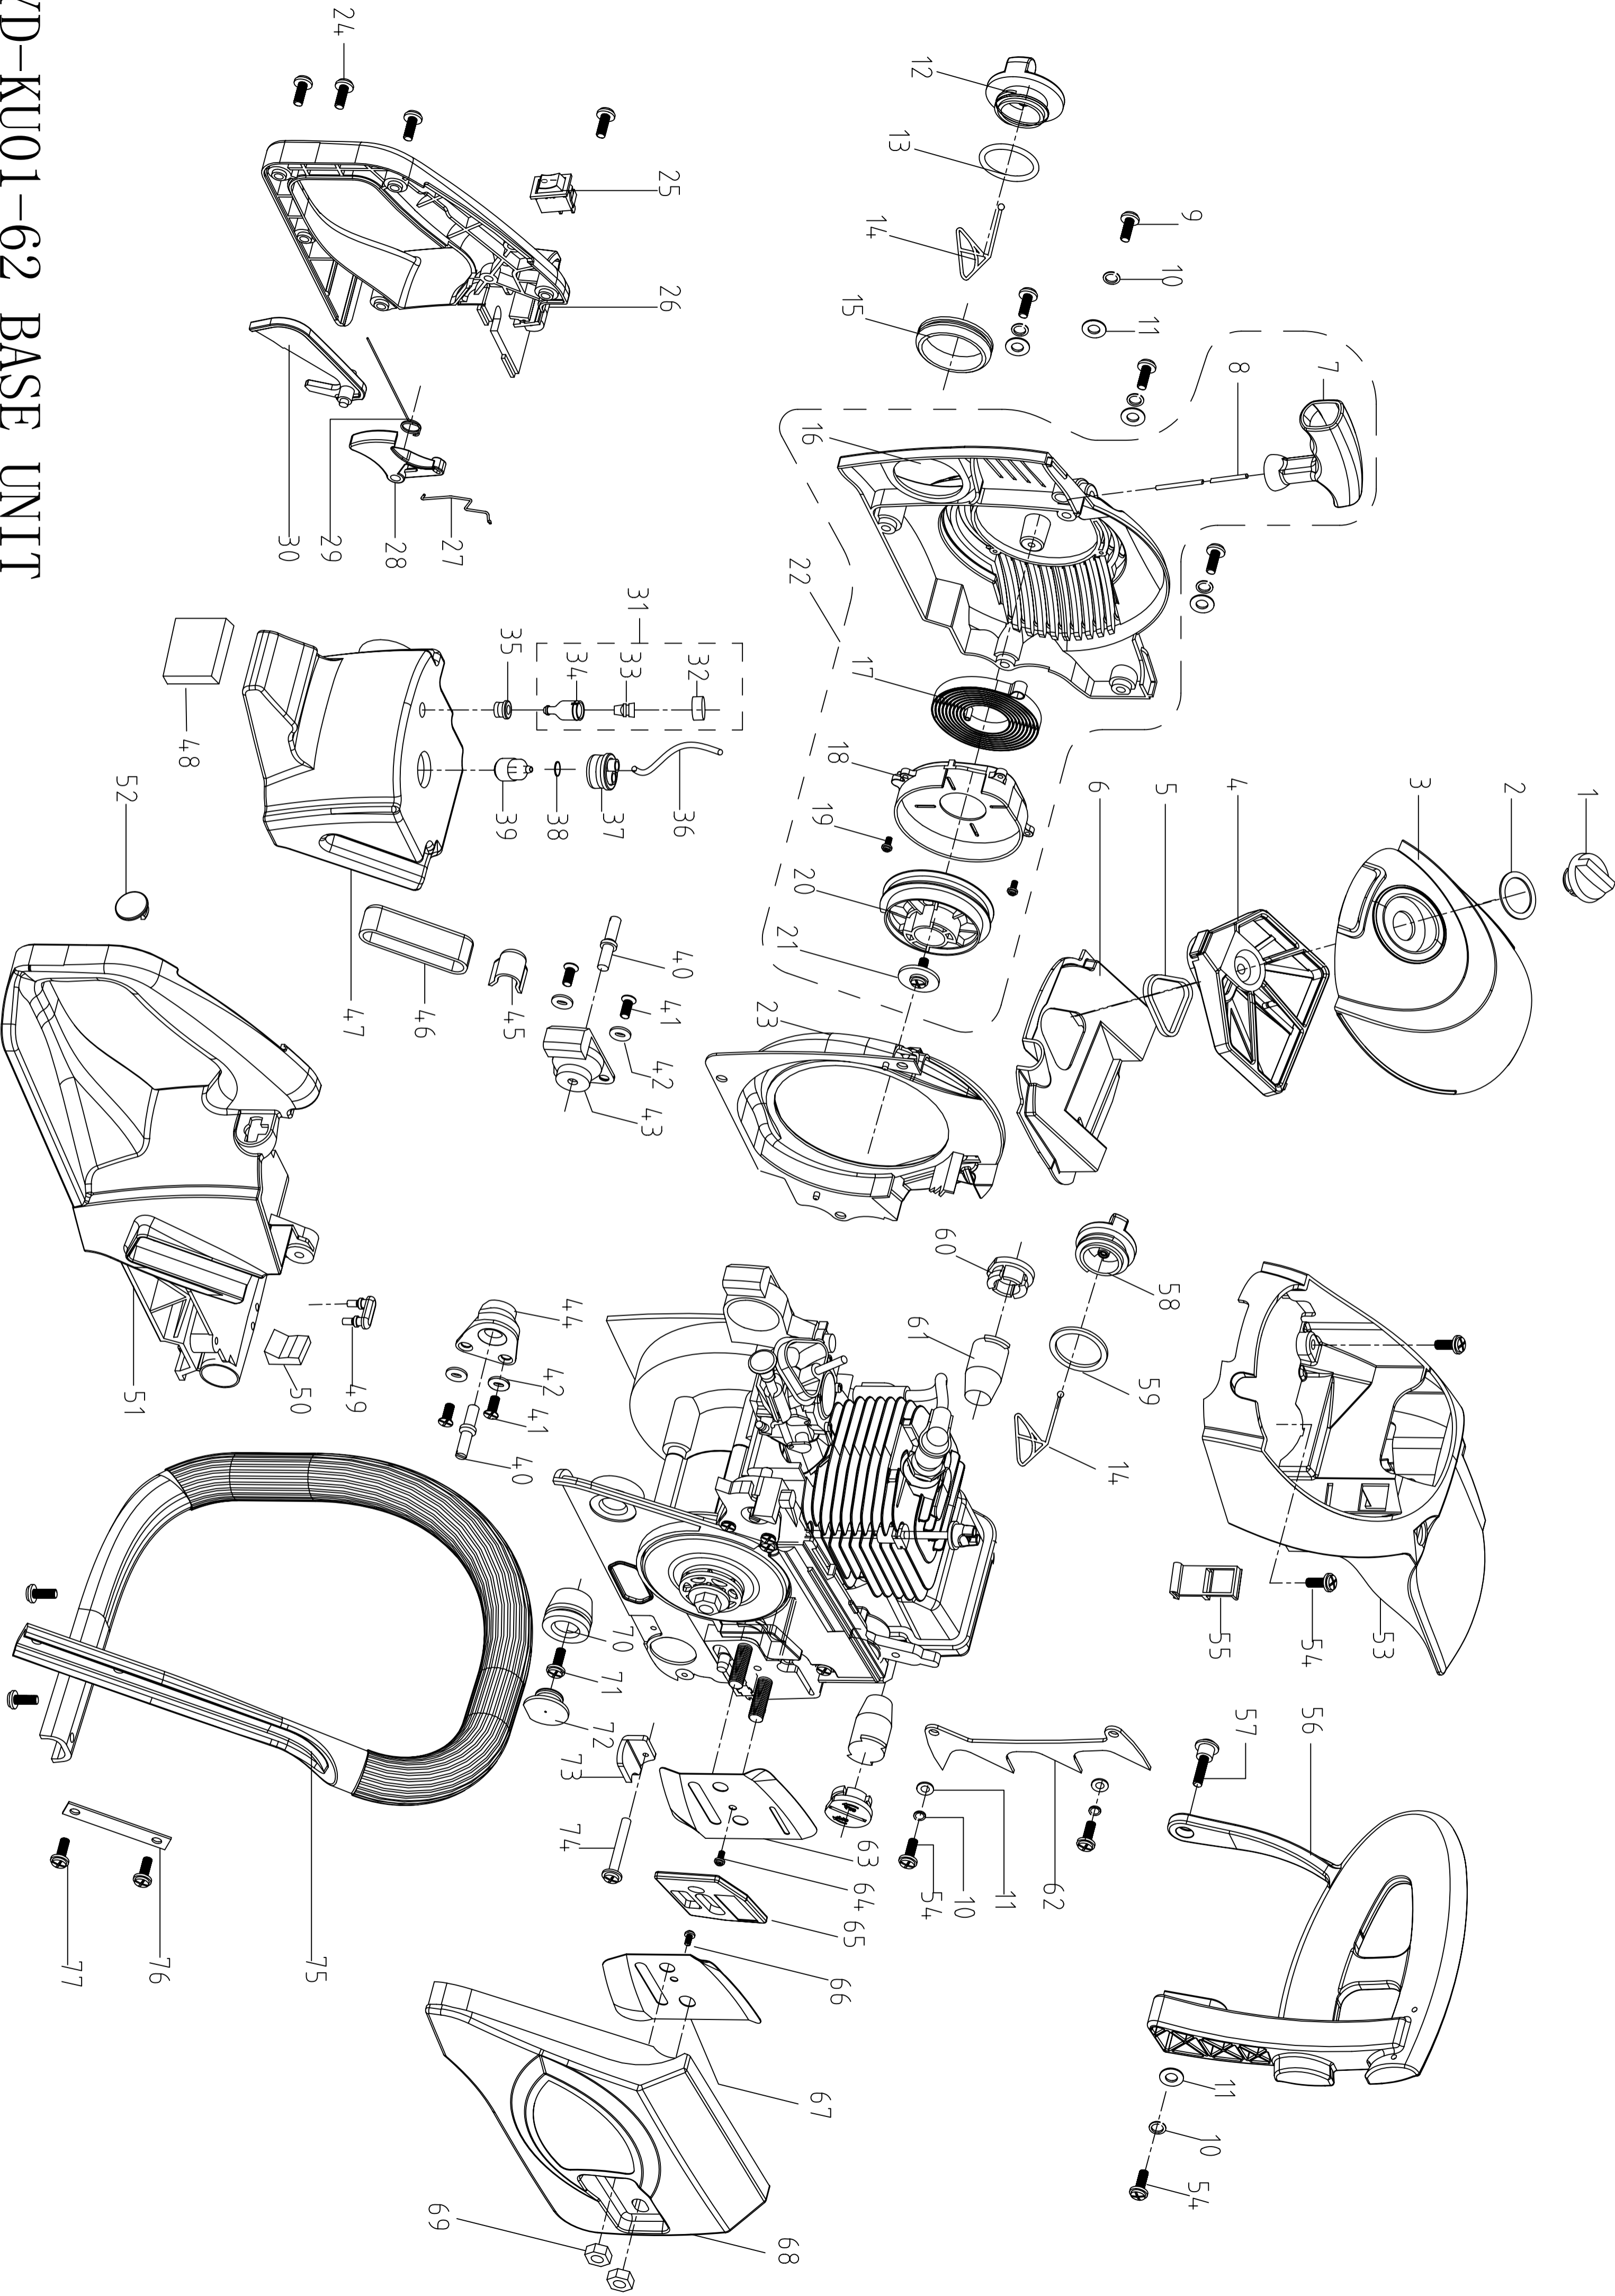

# YD-KU01-62 BASE UNIT

# YD-KU01-62 ENGINE UNIT