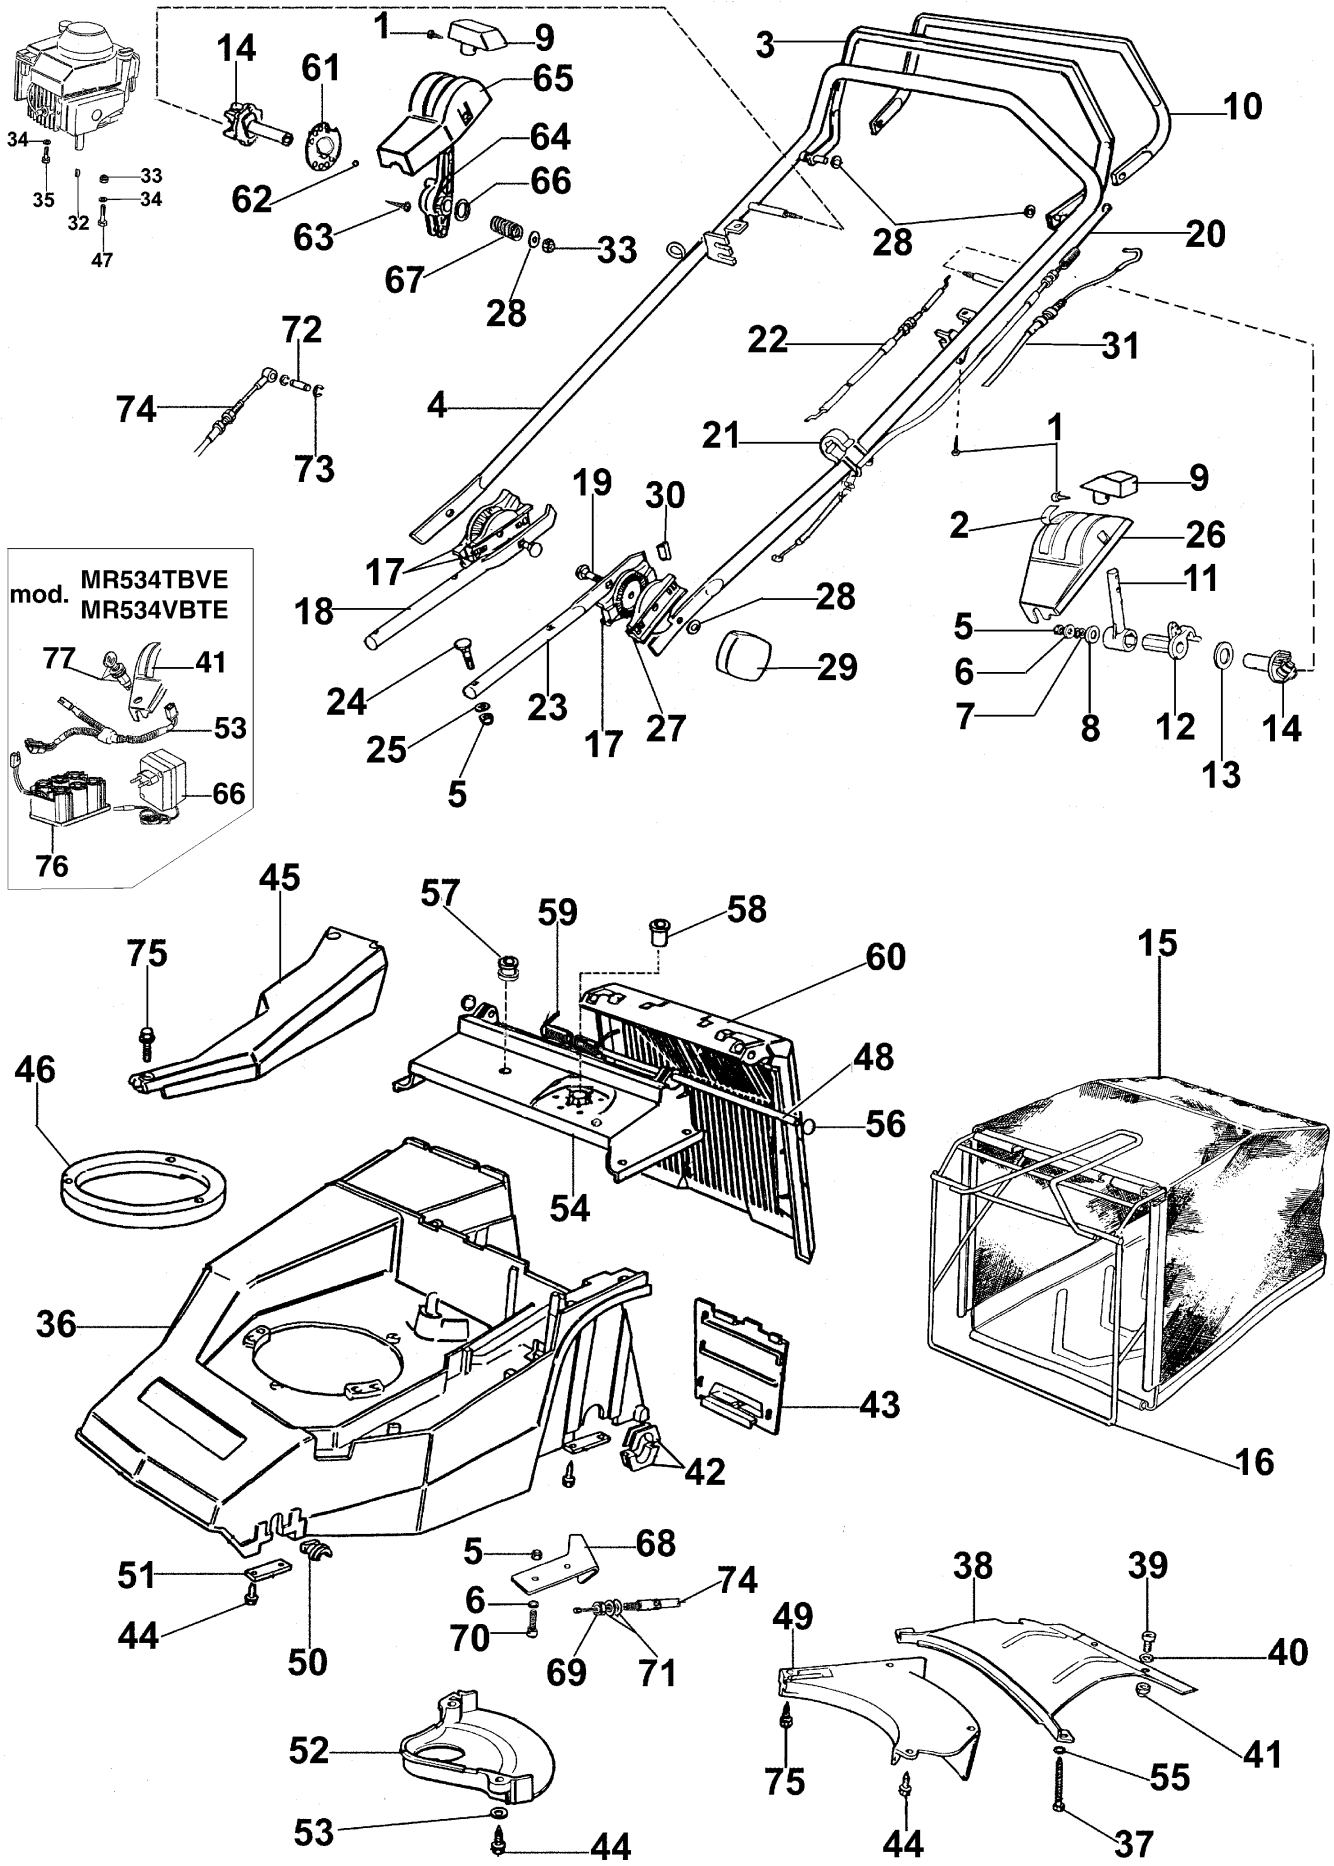

Ref.Nu	Qty	Part number	Description	Validity from	Validity till	Notes	Bulletin
71	2	3818011A	Washer				
72	1	8203090	Pin				
73	2	3026004	Ring				
74	1	8203086A	Variator cable				
75	1	3960038R	Screw				
76	1	8201154	Battery				
77	1	3040020	Switch				
78	1	8203315AR	Guard				

mod. MR534TBVE
MR534VBTE

77, 41, 53, 66, 76