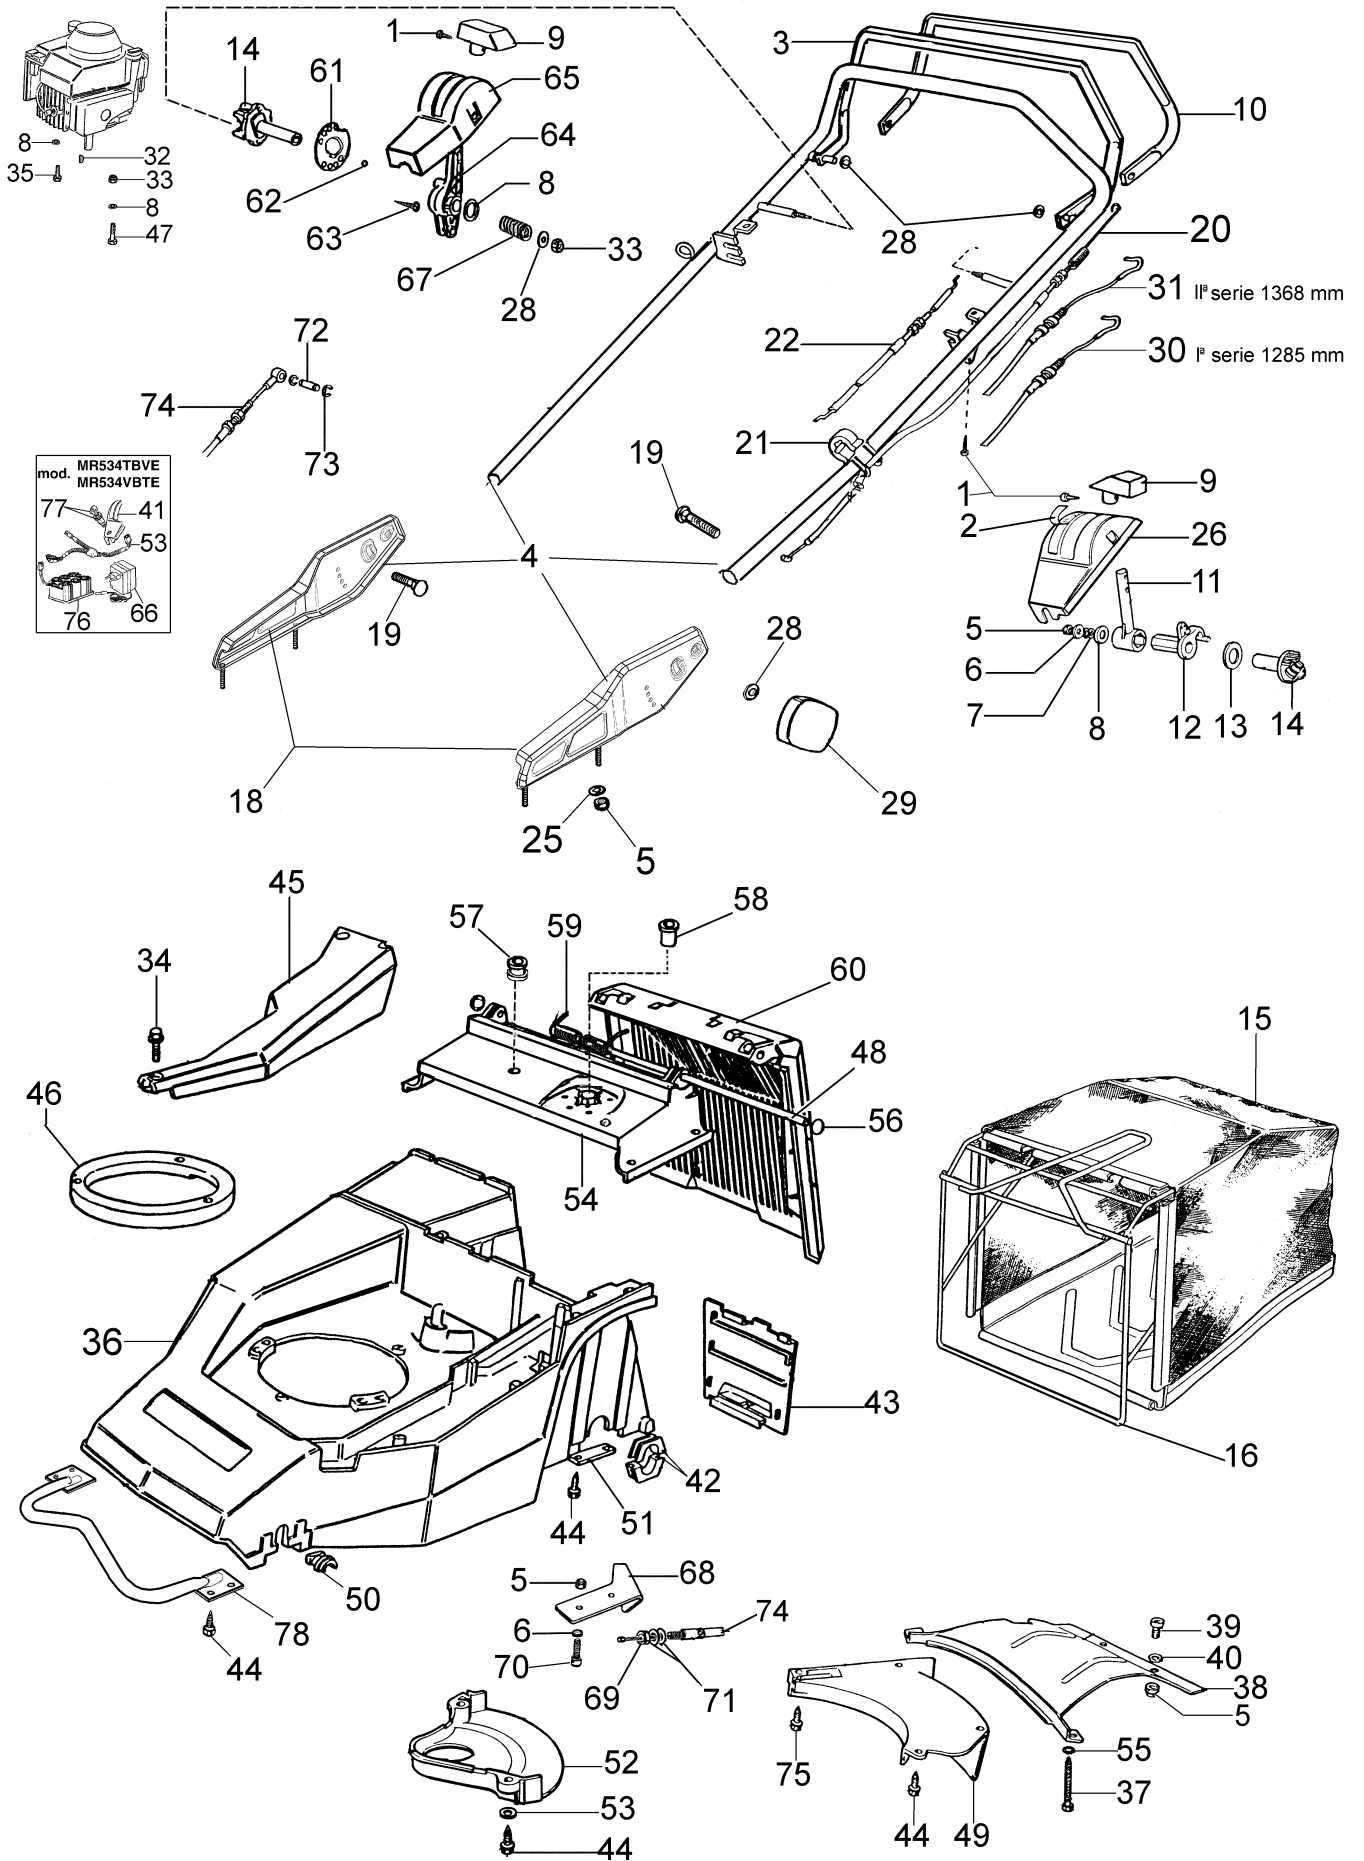

Ref.Nu	Qty	Part number	Description	Validity from	Validity till	Notes	Bulletin
66	2	3916006R	Washer				
67	1	8203051	Spacer				
68	2	3916010R	Washer				
69	100	8203086A	Variator cable				
70	1	3960110	Screw				
71	1	8203095	Variator				
72	100	3064005AR	Washer				
73	1	3024010R	Ring				
74	1	8203057	Pin				
75	1	8203308BR	Front axle				
76	1	8203309	Kit rear-axle				
77	1	8203339B	Rear wheel kit				BT5-054-12/08
78	1	8203340A	Front wheel kit				
79	1	8203264	Screw