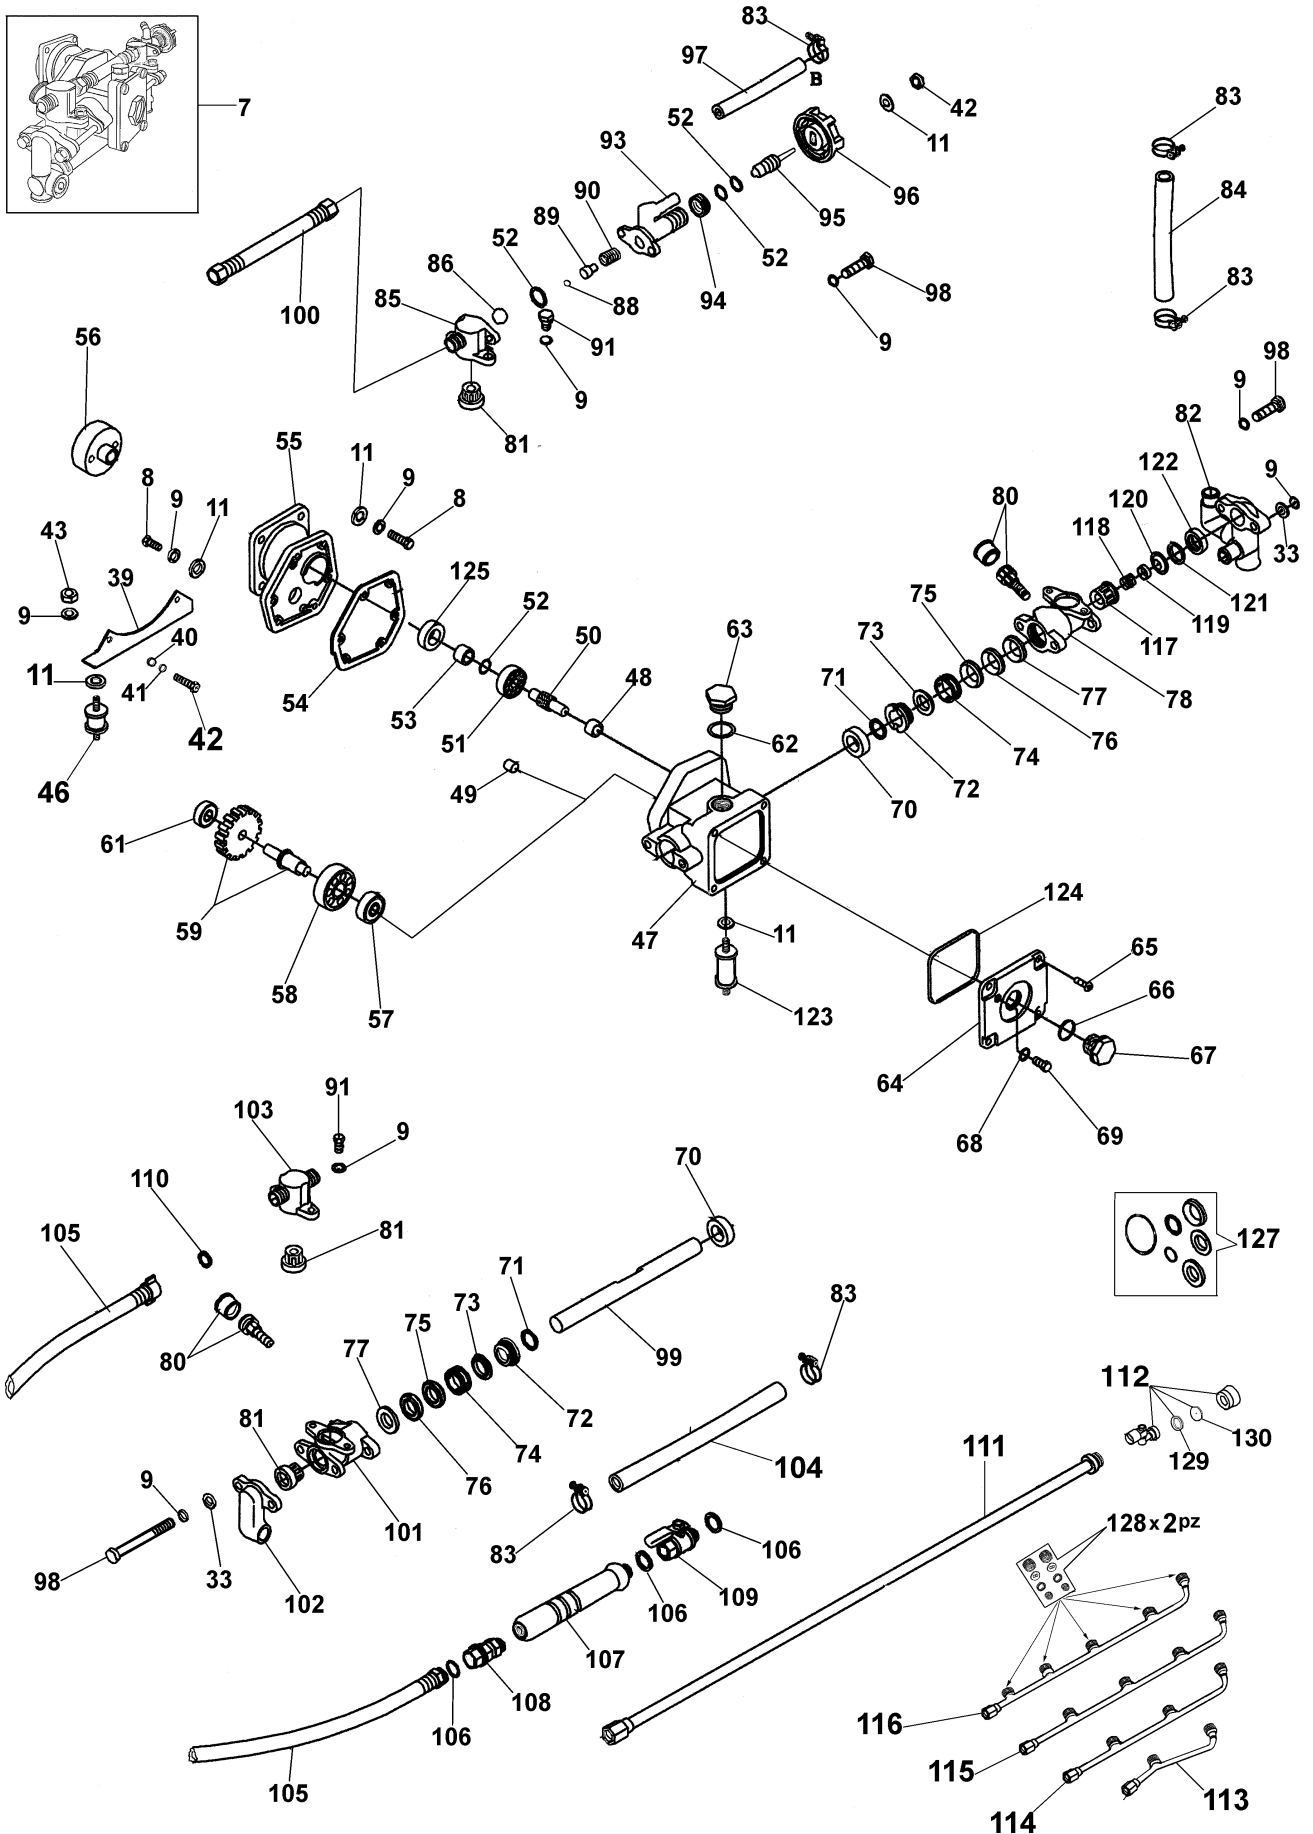

107	1	S0107000	Handle
108	1	S0108000R	Joint
109	1	S0109000	Cock
110	1	S0110000	Gasket
111	1	S0111000R	Tube
112	1	S0112000R	Nozzle 1 hole
113	1	S0113000	Nozzle 2 holes
114	1	S0114000	Nozzle 3 holes
115	1	S0115000	Nozzle 4 holes
116	1	S0116000	Nozzle 5 holes
117	1	S0081001	Nut
118	1	S0081002	Spring
119	1	S0081003	Plug
120	1	S0081004	Seat
121	1	S0081005	Ring
122	1	S0081006	Support
123	1	S0046001AR	AV-mount
124	4	S0083001R	Band
125	1	S0070001	Seal ring
127	1	56012018	Gasket set
128	1	56012019	Nozzle 1 set
129	1	S0112001	Gasket
130	1	S0112002	Valve