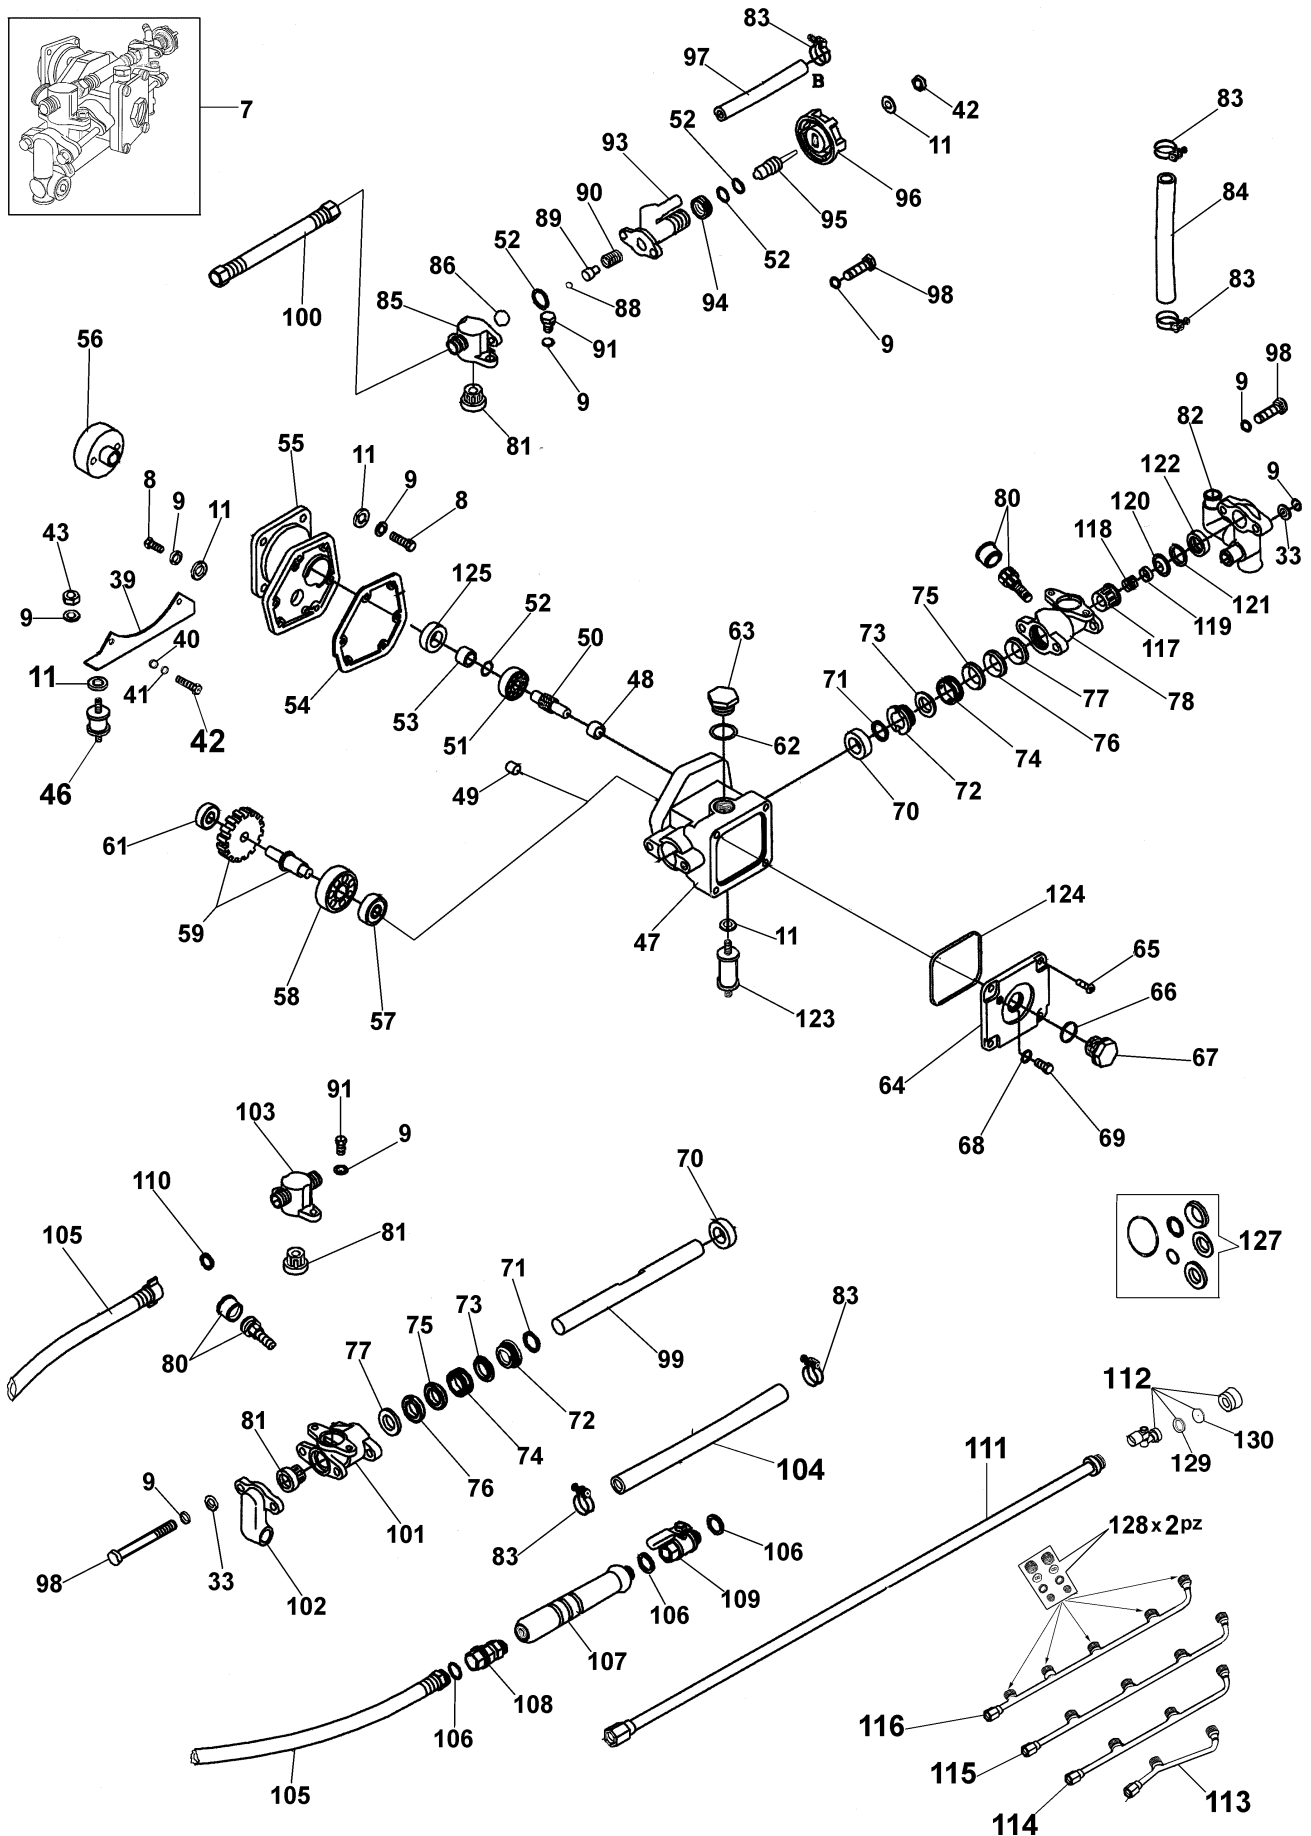

Ref.Nu	Qty	Part number	Description	Validity from	Validity till	Notes	Bulletin
1	1	S0001000	Tank				
2	1	S0002000	Filter				
3	1	S0003000	Gasket				
4	1	S0004000	Cover				
5	1	003300201	Spindle				
6	2	S0006000R	Harness				
7	1	S0007000	Gasket				
9	1	S0009000R	Washer				
10	1	S0010000R	Screw				
11	1	S0011000R	Washer				
12	4	S0012000R	Screw				
13	1	S0013000	Cap				
19	1	S0019000	Frame				
20	1	S0020000	Padding				
21	1	S0021000R	Screw				
23	1	S0023000	Support				
24	1	S0024000	Support				
25	1	S0025000R	Nut				
26	1	S0026000	Bracket				
31	2	S0031000	Screw				
34	1	56010003	Throttle cable				
35	1	S0035000	Nut				
37	1	S0037000	Screw				
38	1	S0034001	Throttle				
39	1	2318703	Washer				
40	2	2318580	Screw				
41	1	2318813	Support				
42	1	2318568	Spring				
43	1	2318674	Repair kit				
44	1	2318571	Cover				
45	1	2318572	Primer pump				
46	4	2318585	Screw				
47	1	003300204	Fuel filter				
48	1	2318701	O-ring				
49	1	2318577	Adjuster nut				
50	1	2318570	Primer body				
51	1	2318189	Ring				
52	1	2318814	Valve				
53	1	2318811	Pump body				
54	1	2318592	Valve				
55	1	2318812	Jet				
56	1	2318569	Screw				
57	1	004000438R	Plate				
58	1	099900397	Nut				
59	1	094600266	Switch