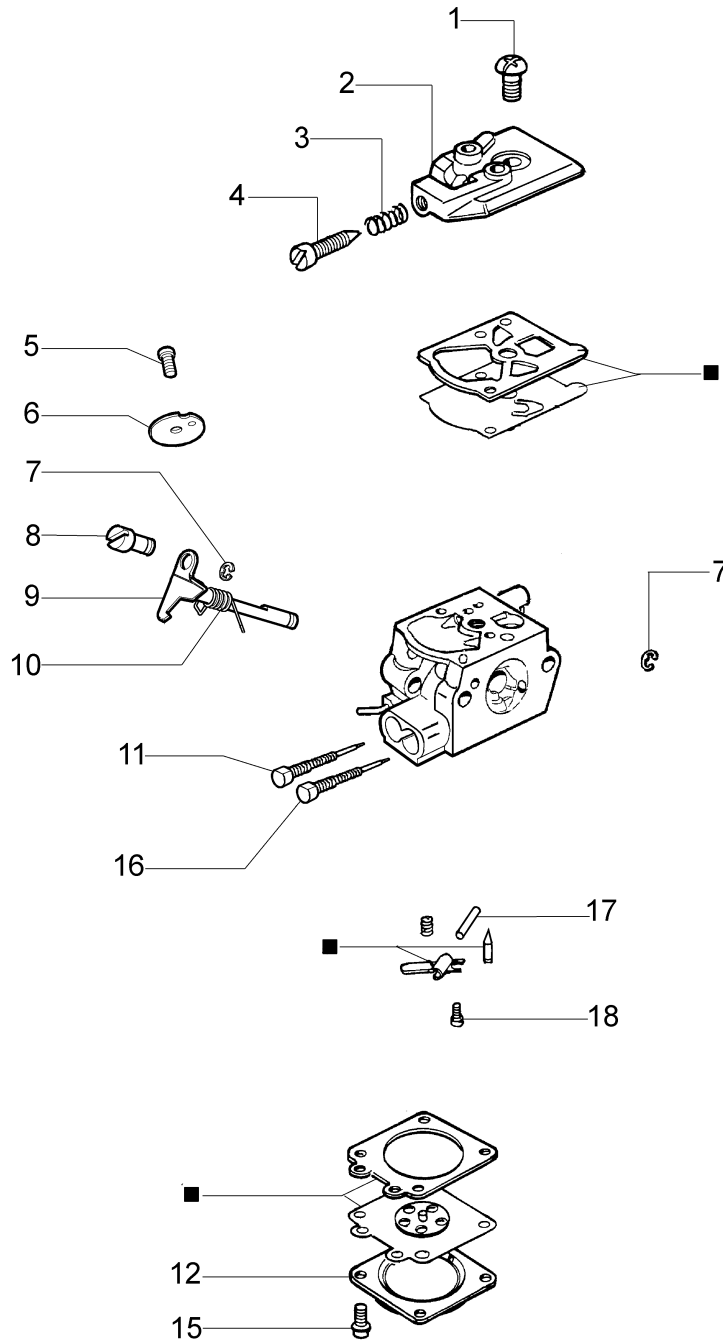

Ref.Nu	Qty	Part number	Description	Validity from	Validity till	Notes	Bulletin
1	1	56550073R	Tube				
2	1	56550127R	Tube				
3	1	56552002	Blower/vacuum tube with duckbill end section				
4	1	3960121R	Screw				
5	1	56552014	Labels kit				
6	1	56552010R	Tool kit				
7	1	56550075R	Elbow				
8	1	56550078AR	Grassbag				
9	1	56550077R	Tube				
10	1	56550076AR	Tube				
11	1	56552001A	Suction kit				
12	1	56550179	Anti-shock cable kit				BT6-065-01/09

■ 13 KIT RIPARAZIONE
REPAIR KIT