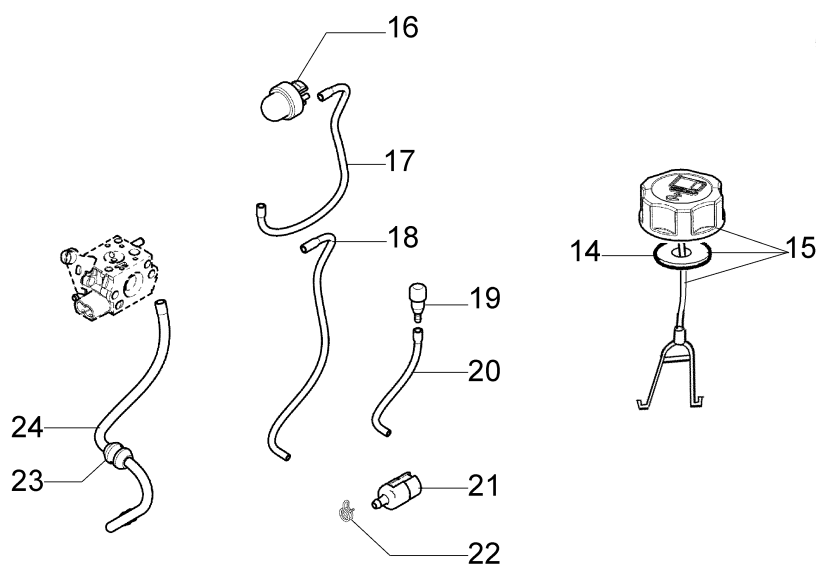

II° Serie / II° Series