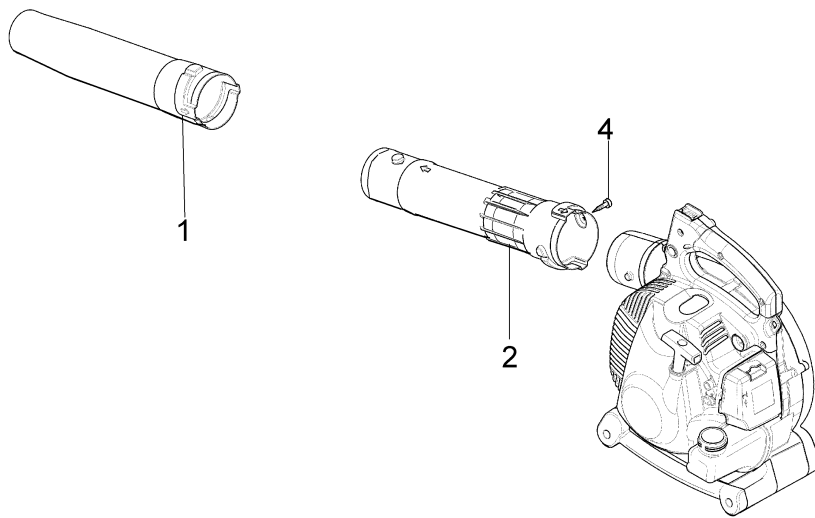

Ref.Nu	Qty	Part number	Description	Validity from	Validity till	Notes	Bulletin
1	1	56550050R	Retainer washer				
2	1	50070123R	Starter rope				
3	1	56550049R	Starter handle				
4	1	004000132R	Spring				
5	1	56550022R	Starter pulley				
6	1	56550021R	Shaft joint				
7	1	3027005R	Ring				
8	1	56520040AR	Plate				
9	1	3918020R	Washer				
10	1	3801010R	Screw				
11	1	56552016	Starter assy				
12	4	3918010R	Washer				
13	2	3960091AR	Screw				
14	1	3801013R	Screw				
15	1	3819006R	Washer				
16	1	3916005R	Washer				
17	2	3078009	Washer				
18	3	3960121R	Screw				
19	2	56550102R	Plate				
20	2	3960011R	Screw				
21	1	3960100R	Screw				
22	1	56550180R	Cap and spring				
23	1	3911009R	Nut				
24	1	56550145BR	Ignition coil		SN 5300189931		BT6-073-07/10
25	1	56550134R	Flywheel		SN 5300189931		BT6-073-07/10
26	1	56550182AR	Ignition coil	SN 5300189932			BT6-073-07/10
27	1	61320057AR	Flywheel	SN 5300189932			BT6-073-07/10
28	1	56550121AR	Slide control				BT6-063-10/08
29	1	56550122R	Plate				
30	1	3960121R	Screw				
31	1	56550190R	Cable		SN 5300189931		BT6-073-07/10
32	3	56550102R	Plate				
33	1	56550190R	Cable	SN 5300189932			BT6-073-07/10
34	1	3801007	Screw				
35	1	006000315R	Washer				
36	1	3916004R	Washer				

Ref.Nu	Qty	Part number	Description	Validity from	Validity till	Notes	Bulletin
1	1	56550006R	Fan				
2	1	56550057R	Knife				
3	1	3911009R	Nut				
4	1	56550004R	Right cover				
5	1	56550072R	Spring				
6	4	3918010R	Washer				
7	20	3960091AR	Screw				
8	1	56550026R	Lever				
9	1	56550050R	Retainer washer				
10	1	56550147R	Engine cover				
11	1	56550025R	Stop lever				
12	1	56550023AR	Throttle				
13	1	56550024R	Throttle cable				
14	1	56550046AR	Handle				BT6-065-01/09
15	2	56550048R	Stand				
16	1	56550047R	Handle				
17	2	3960122R	Screw				
18	1	56550034R	Complete support				
19	1	56550003R	Left cover/tank				
20	1	56550156R	Button				
22	1	56550175R	Guard				
23	1	56550123R	Pin				
24	4	3960100R	Screw				
25	1	56510050R	Washer				