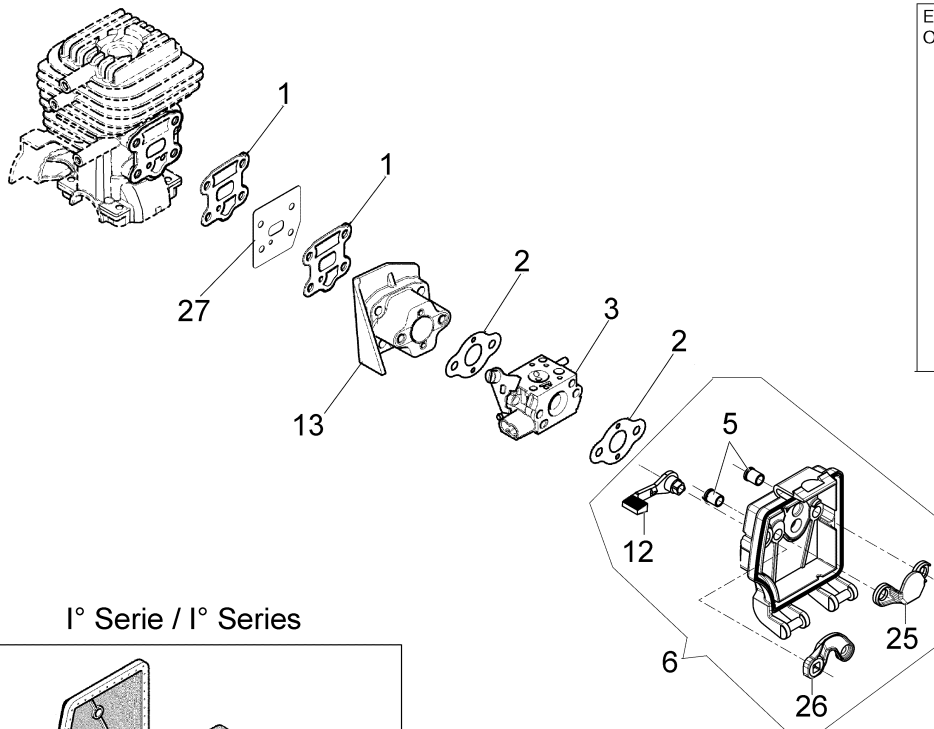

I° Serie / I° Series

Esauriti: Sostituiti dal kit pos. 6 /
Out of stock: Replaced by kit ref. 6