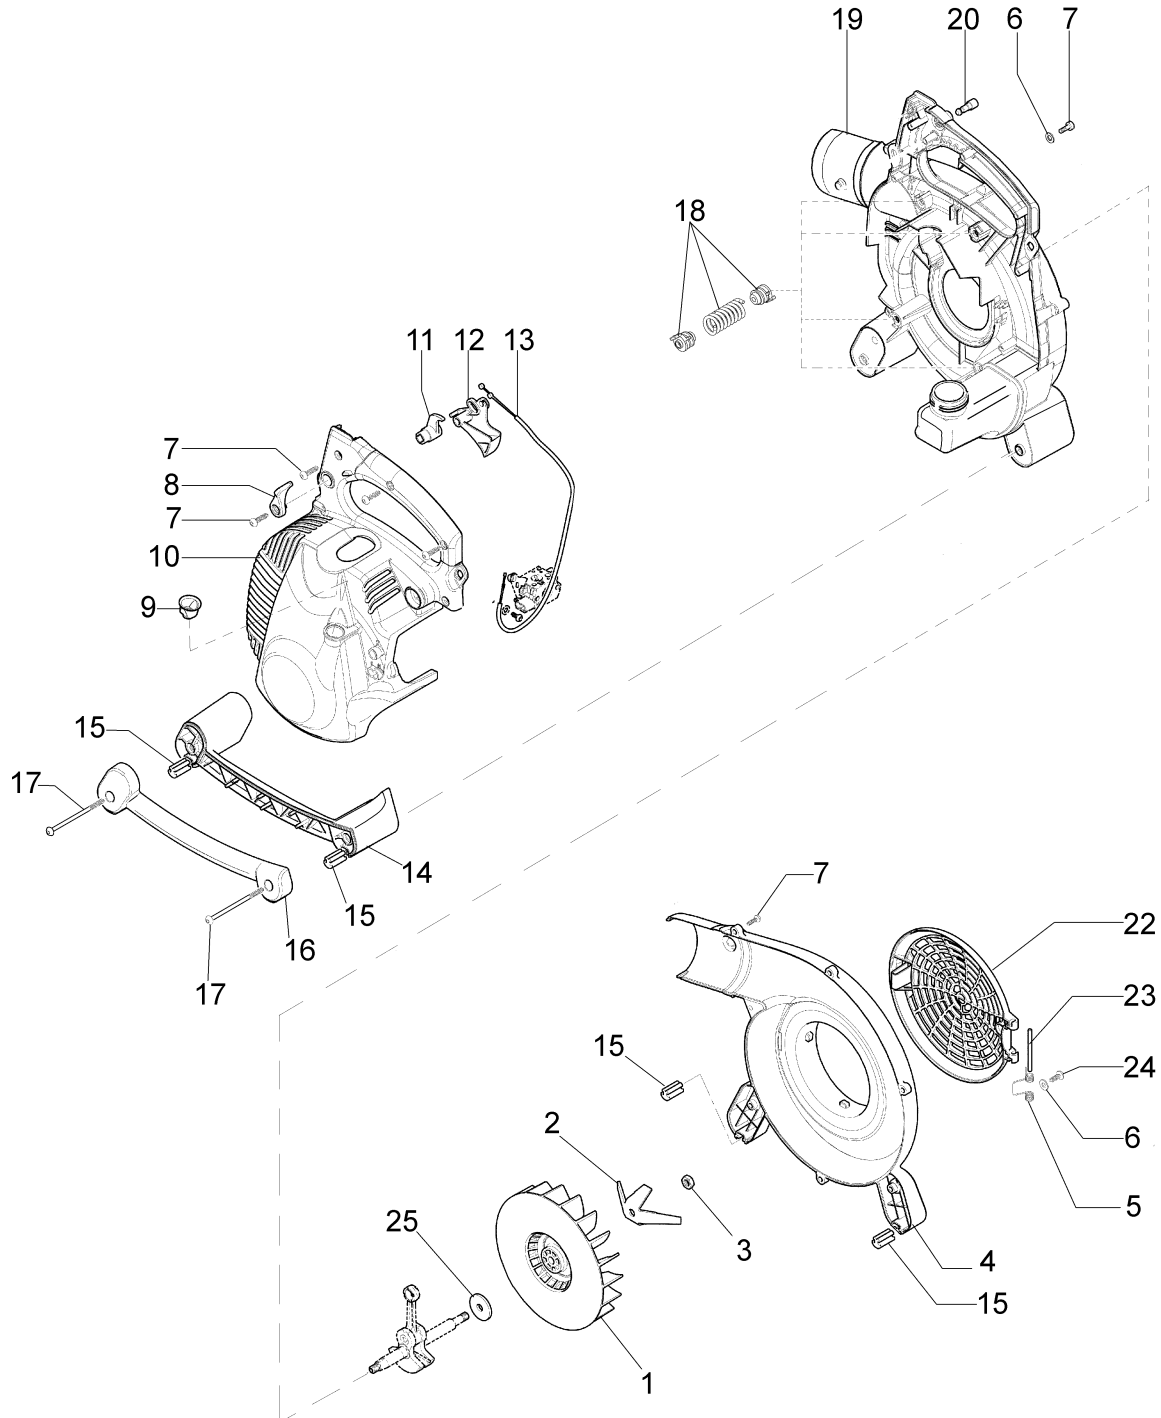

Ref.Nu	Qty	Part number	Description	Validity from	Validity till	Notes	Bulletin
1	1	56550050R	Retainer washer				
2	1	50070123R	Starter rope				
3	1	56550049R	Starter handle				
4	1	004000132R	Spring				
5	1	56550022R	Starter pulley				
6	1	56550021R	Shaft joint				
7	1	3027005R	Ring				
8	1	56520040AR	Plate				
9	1	3918020R	Washer				
10	1	3801010R	Screw				
11	1	56552016	Starter assy				
12	4	3918010R	Washer				
13	2	3960091AR	Screw				
14	1	3801013R	Screw				
15	1	3819006R	Washer				
16	1	3916005R	Washer				
17	2	3078009	Washer				
18	3	3960121R	Screw				
19	2	56550102R	Plate				
20	2	3960011R	Screw				
21	1	3960100R	Screw				
22	1	56550180R	Cap and spring				
23	1	3911009R	Nut				
24	1	56550145BR	Ignition coil		SN 5300189931		BT6-073-07/10
25	1	56550134R	Flywheel		SN 5300189931		BT6-073-07/10
26	1	56550182AR	Ignition coil	SN 5300189932			BT6-073-07/10
27	1	61320057AR	Flywheel	SN 5300189932			BT6-073-07/10
28	1	56550121AR	Slide control				BT6-063-10/08
29	1	56550122R	Plate				
30	1	3960121R	Screw				
31	1	56550190R	Cable		SN 5300189931		BT6-073-07/10
32	3	56550102R	Plate				
33	1	56550190R	Cable	SN 5300189932			BT6-073-07/10
34	1	3801007	Screw				
35	1	006000315R	Washer				
36	1	3916004R	Washer				

Ref.Nu	Qty	Part number	Description	Validity from	Validity till	Notes	Bulletin
1	1	56550006R	Fan				
2	1	56550057R	Knife				
3	1	3911009R	Nut				
4	1	56550004R	Right cover				
5	1	56550072R	Spring				
6	4	3918010R	Washer				
7	20	3960091AR	Screw				
8	1	56550026R	Lever				
9	1	56550050R	Retainer washer				
10	1	56550147R	Engine cover				
11	1	56550025R	Stop lever				
12	1	56550023AR	Throttle				
13	1	56550024R	Throttle cable				
14	1	56550046AR	Handle				BT6-065-01/09
15	2	56550048R	Stand				
16	1	56550047R	Handle				
17	2	3960122R	Screw				
18	1	56550034R	Complete support				
19	1	56550003R	Left cover/tank				
20	1	56550156R	Button				
22	1	56550175R	Guard				
23	1	56550123R	Pin				
24	4	3960100R	Screw				
25	1	56510050R	Washer				