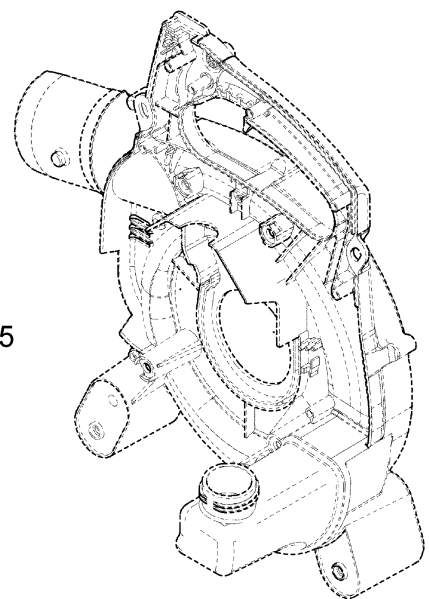

II° Serie / II° Series