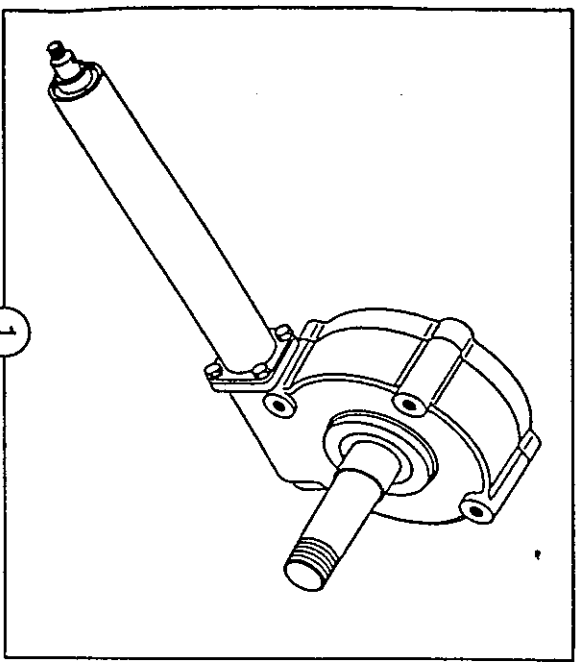

ΦLD = 288mm 600mm 150mm
 T-Rope = 300mm - 908/24000
 XT = 300mm

THIS
 MEASUREMENT

15/19
 15