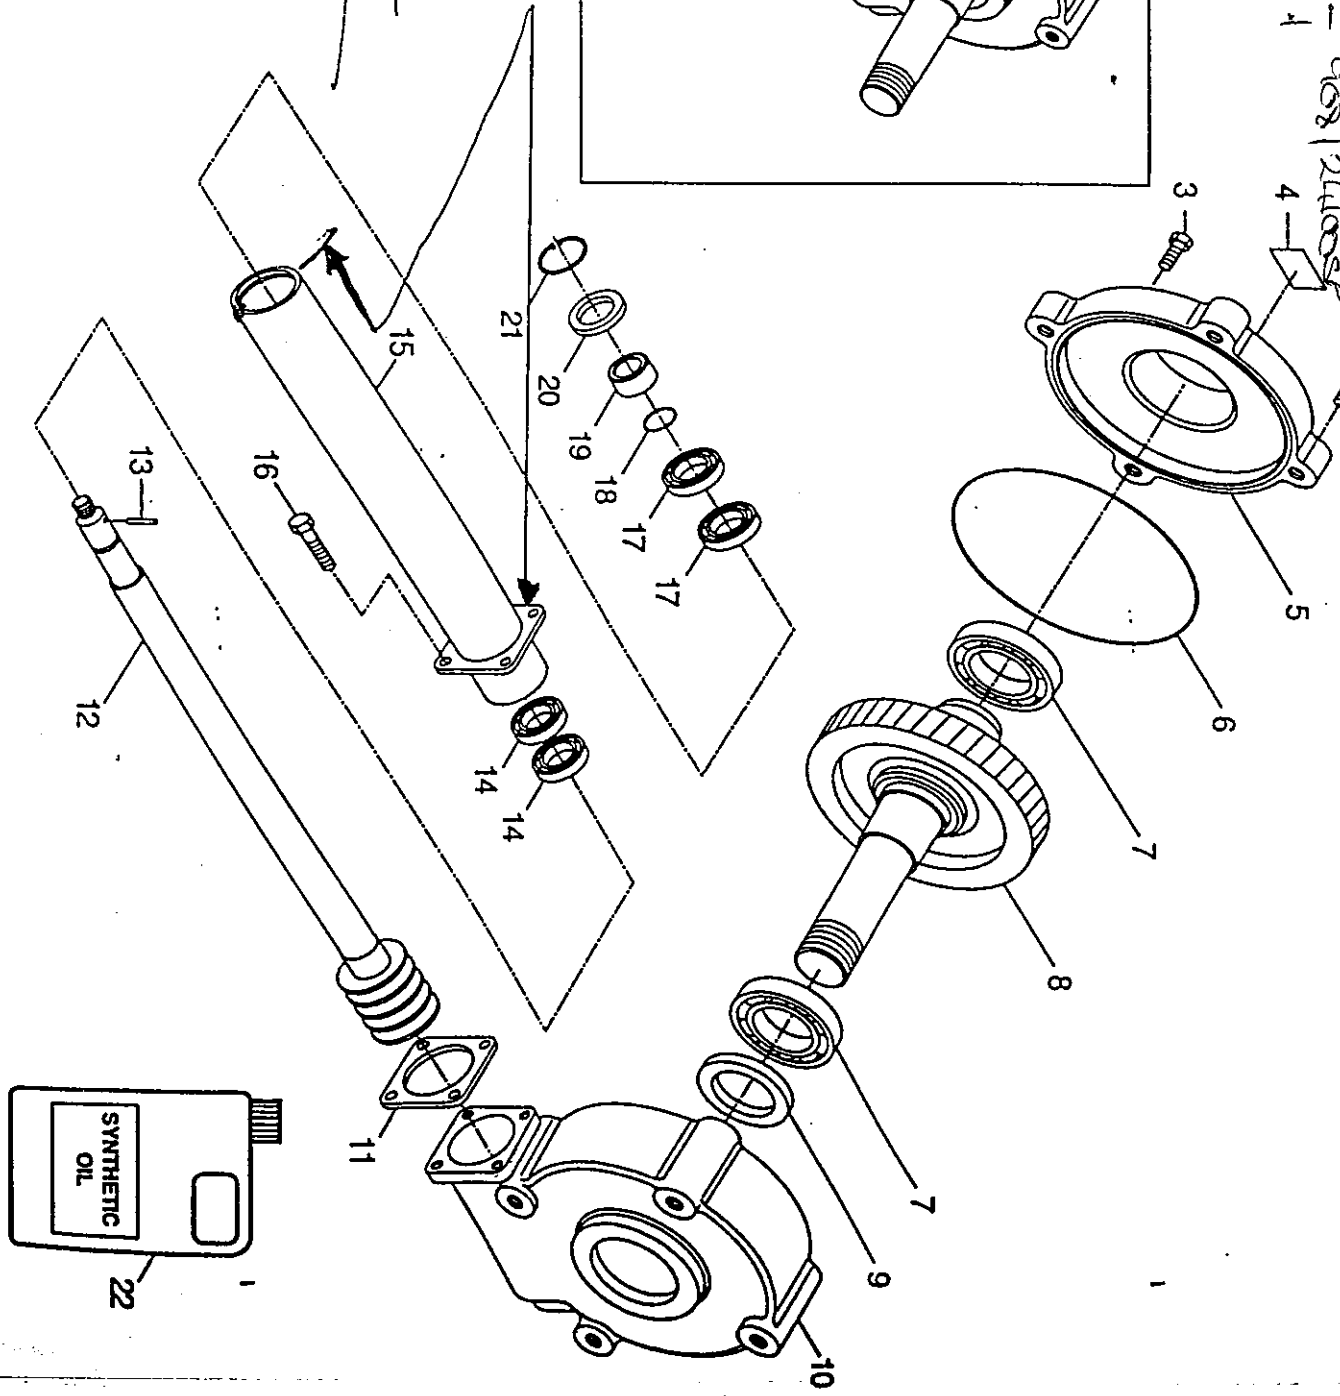

ΦLD = 288mm 600mm 150mm
 T-Rope = 300mm - 908/24000
 XT = 300mm

THIS
 MEASUREMENT

15/19
 15