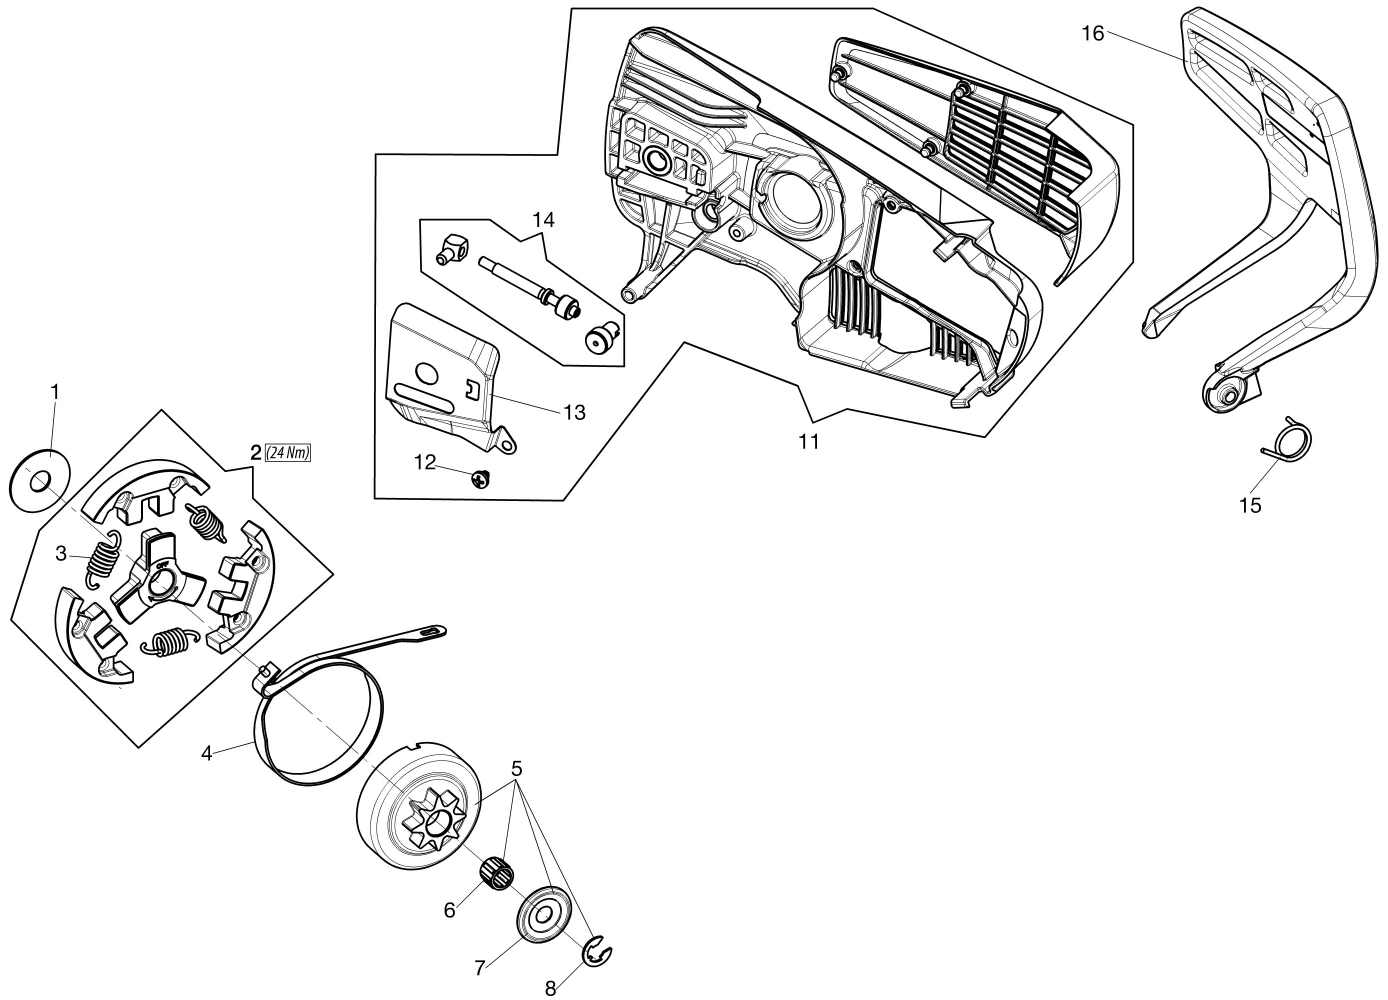

Illustration Handle

Ref.Nu	Qty	Part number	Description	Validity from	Validity till	Notes	Bulletin
1	1	50290012R	Cable				
2	1	50290158	Air filter cover				
3	1	50290056R	Air filter				
4	1	3893009R	Screw				
5	2	3980019R	Nut				
6	1	50292008R	Air filter support				
7	1	2318001R	Carburetor				
8	1	3073005R	Tube				
9	1	50290199	Handle kit				
10	1	50292003R	Intake manifold assy				
11	1	2318817R	Air purge				
12	2	3893071R	Screw				
13	2	50290112R	Tube				
14	2	50160040AR	AV-mount				
15	1	50290052R	Handle				
16	1	3960115R	Screw				
17	1	50050047AR	Spring				
18	3	3893016R	Screw				
19	1	50270173R	Spring				
20	1	50270174R	Control lever				
21	1	50270172AR	Spring				
22	1	50270154R	Lever				
23	1	50270153R	Throttle lever				
24	1	50270047R	Spring				
25	1	50290145R	Fuel line				
26	1	3073012R	Tube				
27	1	50290062R	Throttle cable				
28	1	50290013AR	Cable				
29	1	50290117R	Cap				

Illustration Chain cover - Clutch

Illustration Chain cover - Clutch

Ref.Nu	Qty	Part number	Description	Validity from	Validity till	Notes	Bulletin
1	1	50290101R	Washer				
2	1	50290135R	Clutch				
3	3	50290138BR	Spring				
4	1	50290080AR	Brake band				
5	1	50290187A	Clutch drum			3/8"	
5	1	50290164A	Clutch drum			1/4"	
6	1	3037001R	Thrust bearing				
7	1	50240028R	Spacer				
8	1	3026007R	Ring				
9	1	50290200	Set cover				
10	3	3893016R	Screw				
11	1	50290127BR	Chain cover assy				
12	1	3960030R	Screw				
13	1	50290119R	Plate				
14	1	50290156	Chain tensioner kit				
15	1	50270097AR	Spring				
16	1	50290077R	Guard				

Illustration Accessories

Ref.Nu	Qty	Part number	Description	Validity from	Validity till	Notes	Bulletin
1	1	30629532	Efco chain .1/4" x .050" (1,3 mm)			Carving	
1	1	30629540	Chain .1/4" x .050" (1,3 mm)			Standard	
1	1	30629521	Efco chain .3/8" x .050" (1,3mm)			Standard	
2	1	50030353R	Bar 10" - 25 cm			Carving	
2	1	50290132R	Bar 10" - 25 cm			Standard (1/4)	
2	1	50160097R	Bar 10" - 25 cm			Standard (3/8)	
3	1	1144033	Bar cover				