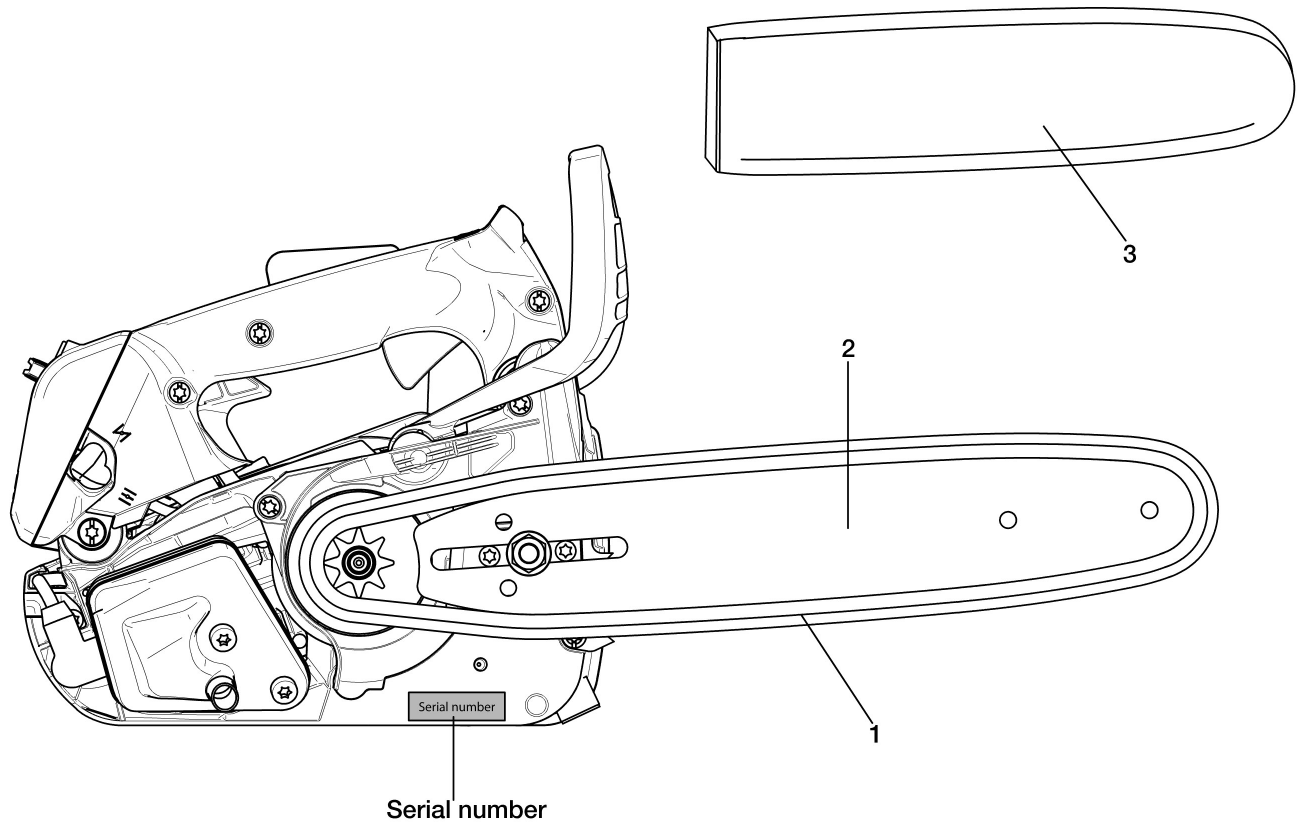

Illustration Chain cover - Clutch

Illustration Chain cover - Clutch

Ref.Nu	Qty	Part number	Description	Validity from	Validity till	Notes	Bulletin
1	1	50290101R	Washer				
2	1	50290135R	Clutch				
3	3	50290138BR	Spring				
4	1	50290080AR	Brake band				
5	1	50290187A	Clutch drum			3/8"	
5	1	50290164A	Clutch drum			1/4"	
6	1	3037001R	Thrust bearing				
7	1	50240028R	Spacer				
8	1	3026007R	Ring				
9	1	50290200	Set cover				
10	3	3893016R	Screw				
11	1	50290127BR	Chain cover assy				
12	1	3960030R	Screw				
13	1	50290119R	Plate				
14	1	50290156	Chain tensioner kit				
15	1	50270097AR	Spring				
16	1	50290077R	Guard				

Illustration Accessories

Ref.Nu	Qty	Part number	Description	Validity from	Validity till	Notes	Bulletin
1	1	30629532	Efco chain .1/4" x .050" (1,3 mm)			Carving	
1	1	30629540	Chain .1/4" x .050" (1,3 mm)			Standard	
1	1	30629521	Efco chain .3/8" x .050" (1,3mm)			Standard	
2	1	50030353R	Bar 10" - 25 cm			Carving	
2	1	50290132R	Bar 10" - 25 cm			Standard (1/4)	
2	1	50160097R	Bar 10" - 25 cm			Standard (3/8)	
3	1	1144033	Bar cover				