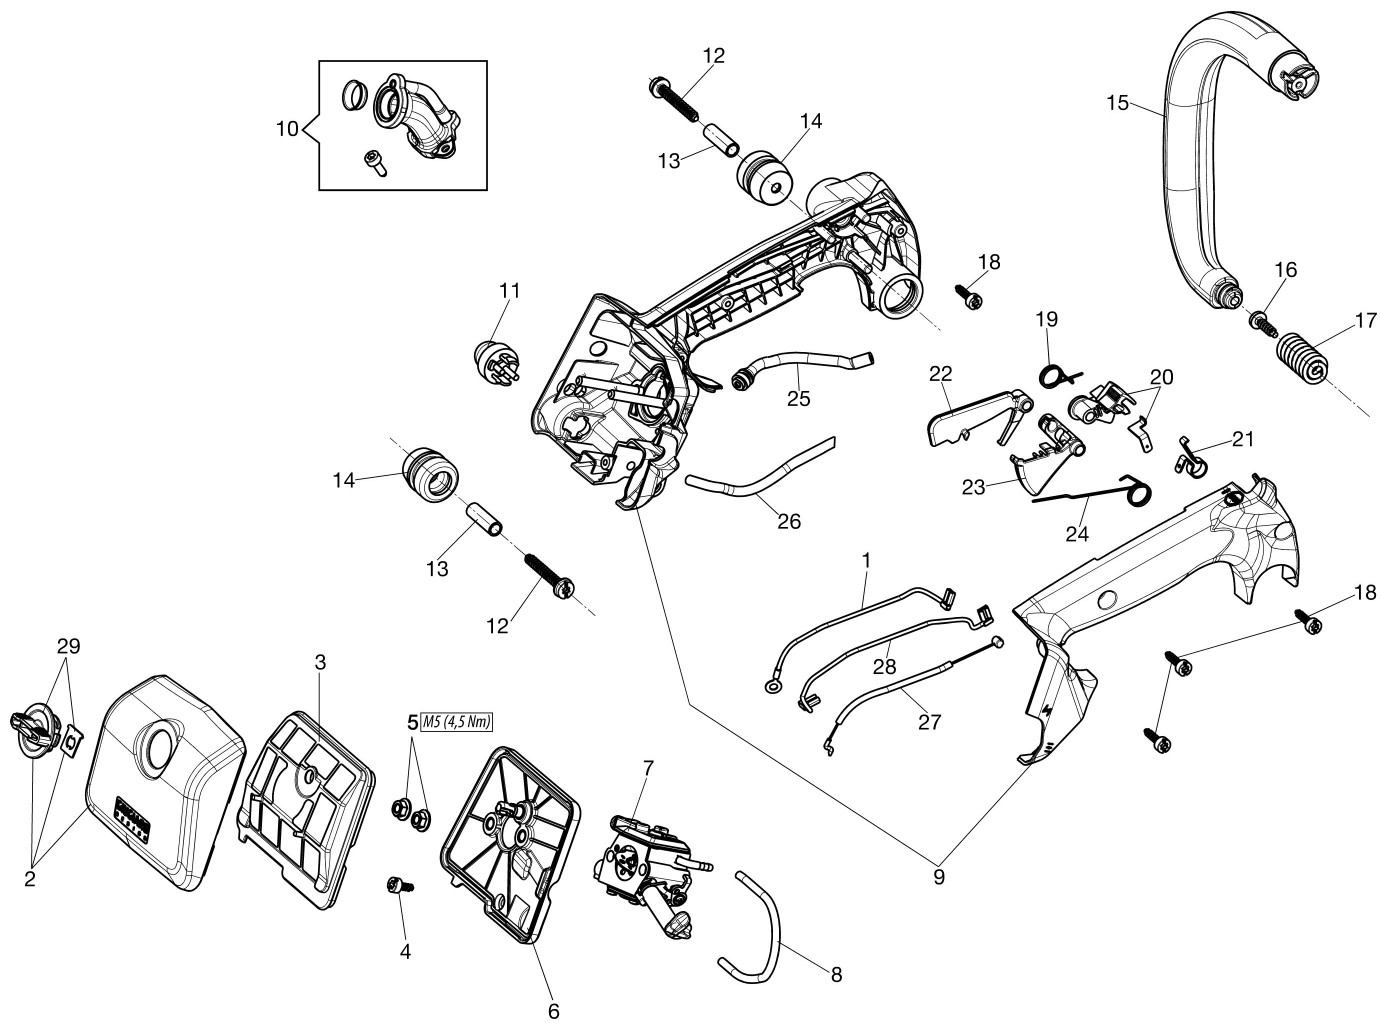

Illustration Handle

Ref.Nu	Qty	Part number	Description	Validity from	Validity till	Notes	Bulletin
1	1	50290012R	Cable				
2	1	50290158	Air filter cover				
3	1	50290056R	Air filter				
4	1	3893009R	Screw				
5	2	3980019R	Nut				
6	1	50292008R	Air filter support				
7	1	2318001R	Carburetor				
8	1	3073005R	Tube				
9	1	50290199	Handle kit				
10	1	50292003R	Intake manifold assy				
11	1	2318817R	Air purge				
12	2	3893071R	Screw				
13	2	50290112R	Tube				
14	2	50160040AR	AV-mount				
15	1	50290052R	Handle				
16	1	3960115R	Screw				
17	1	50050047AR	Spring				
18	3	3893016R	Screw				
19	1	50270173R	Spring				
20	1	50270174R	Control lever				
21	1	50270172AR	Spring				
22	1	50270154R	Lever				
23	1	50270153R	Throttle lever				
24	1	50270047R	Spring				
25	1	50290145R	Fuel line				
26	1	3073012R	Tube				
27	1	50290062R	Throttle cable				
28	1	50290013AR	Cable				
29	1	50290117R	Cap				

Illustration Chain cover - Clutch

Illustration Chain cover - Clutch

Ref.Nu	Qty	Part number	Description	Validity from	Validity till	Notes	Bulletin
1	1	50290101R	Washer				
2	1	50290135R	Clutch				
3	3	50290138BR	Spring				
4	1	50290080AR	Brake band				
5	1	50290187A	Clutch drum			3/8"	
5	1	50290164A	Clutch drum			1/4"	
6	1	3037001R	Thrust bearing				
7	1	50240028R	Spacer				
8	1	3026007R	Ring				
9	1	50290200	Set cover				
10	3	3893016R	Screw				
11	1	50290127BR	Chain cover assy				
12	1	3960030R	Screw				
13	1	50290119R	Plate				
14	1	50290156	Chain tensioner kit				
15	1	50270097AR	Spring				
16	1	50290077R	Guard				