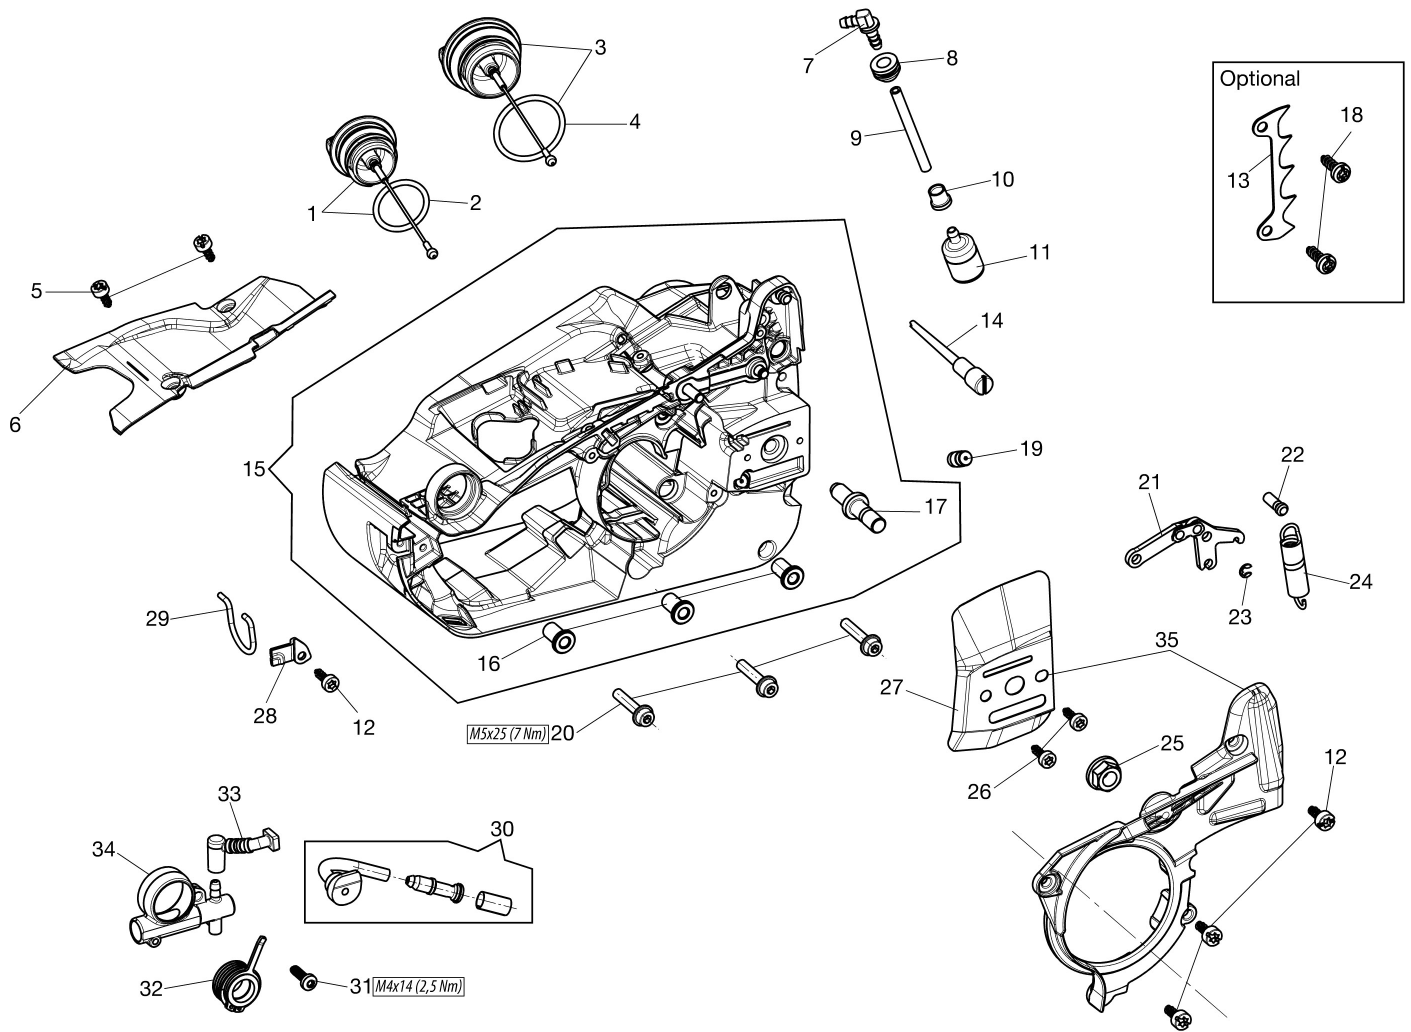

Illustration Crankcase

Illustration Crankcase

Ref.Nu	Qty	Part number	Description	Validity from	Validity till	Notes	Bulletin
1	1	50290109R	Tank cap				
2	1	3049047R	O-ring				
3	1	50290028R	Tank cap				
4	1	099900090R	Ring				
5	2	3893009R	Screw				
6	1	50290036R	Crankcase cover				
7	1	50030286	Fittings				
8	1	3088002R	Grommet				
9	1	50290171R	Tube				
10	1	61110162B	Bushing				
11	1	2318015R	Fuel filter				
12	1	3893016R	Screw				
13	1	50290085R	Spike				
14	1	50290140R	Breather valve				
15	1	50292004R	Crankcase				
16	3	50050067	Spacer				
17	1	51010016	Stud				
18	2	3893054R	Screw				
19	1	097000229R	Breather valve				
20	3	3860097R	Screw				
21	1	50270087R	Lever				
22	1	50010243R	Pin				
23	1	3026003R	Ring				
24	1	50290089R	Spring				
25	1	50010148R	Nut				
26	2	3893013R	Screw				
27	1	50290194R	Plate	SN 8836460820			BT4-121-02/17
28	1	50290143R	Plate				
29	1	50290142R	Hook				
30	1	50290155	Suction kit				
31	1	3960074	Screw				
32	1	50290041R	Worm gear				
33	1	50290113R	Hose				
34	1	50290042AR	Oil pump				
35	1	50290200	Set cover	SN 8836460820			BT4-121-02/17

Illustration Handle

Ref.Nu	Qty	Part number	Description	Validity from	Validity till	Notes	Bulletin
1	1	50290012R	Cable				
2	1	50290158	Air filter cover				
3	1	50290056R	Air filter				
4	1	3893009R	Screw				
5	2	3980019R	Nut				
6	1	50292008R	Air filter support				
7	1	2318001R	Carburetor				
8	1	3073005R	Tube				
9	1	50290199	Handle kit				
10	1	50292003R	Intake manifold assy				
11	1	2318817R	Air purge				
12	2	3893071R	Screw				
13	2	50290112R	Tube				
14	2	50160040AR	AV-mount				
15	1	50290052R	Handle				
16	1	3960115R	Screw				
17	1	50050047AR	Spring				
18	3	3893016R	Screw				
19	1	50270173R	Spring				
20	1	50270174R	Control lever				
21	1	50270172AR	Spring				
22	1	50270154R	Lever				
23	1	50270153R	Throttle lever				
24	1	50270047R	Spring				
25	1	50290145R	Fuel line				
26	1	3073012R	Tube				
27	1	50290062R	Throttle cable				
28	1	50290013AR	Cable				
29	1	50290117R	Cap				