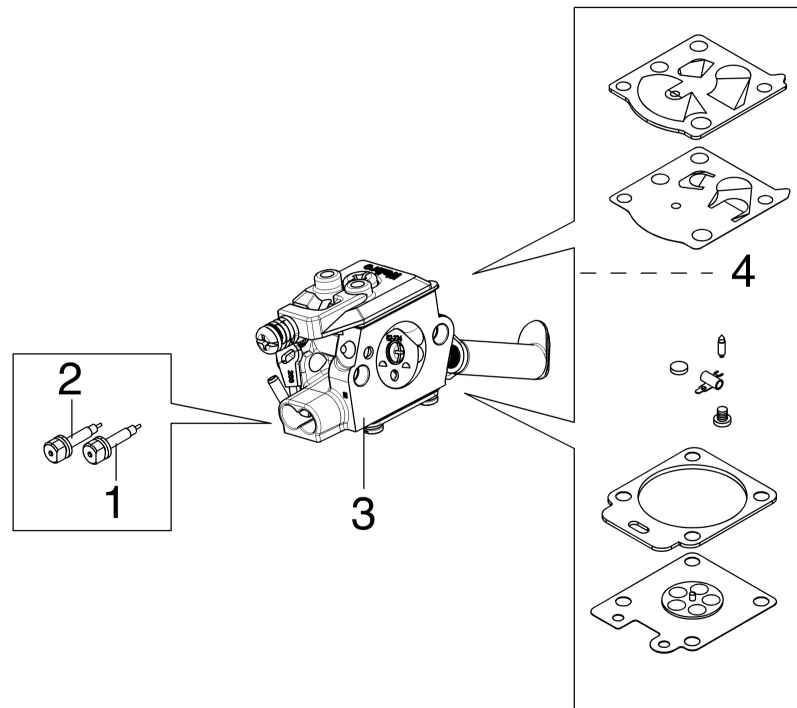

Illustration Handle

Ref.Nu	Qty	Part number	Description	Validity from	Validity till	Notes	Bulletin
1	1	50290012R	Cable				
2	1	50290158	Air filter cover				
3	1	50290056R	Air filter				
4	1	3893009R	Screw				
5	2	3980019R	Nut				
6	1	50292008R	Air filter support				
7	1	2318001R	Carburetor				
8	1	3073005R	Tube				
9	1	50290199	Handle kit				
10	1	50292003R	Intake manifold assy				
11	1	2318817R	Air purge				
12	2	3893071R	Screw				
13	2	50290112R	Tube				
14	2	50160040AR	AV-mount				
15	1	50290052R	Handle				
16	1	3960115R	Screw				
17	1	50050047AR	Spring				
18	3	3893016R	Screw				
19	1	50270173R	Spring				
20	1	50270174R	Control lever				
21	1	50270172AR	Spring				
22	1	50270154R	Lever				
23	1	50270153R	Throttle lever				
24	1	50270047R	Spring				
25	1	50290145R	Fuel line				
26	1	3073012R	Tube				
27	1	50290062R	Throttle cable				
28	1	50290013AR	Cable				
29	1	50290117R	Cap				

Illustration Chain cover - Clutch

Illustration Chain cover - Clutch

Ref.Nu	Qty	Part number	Description	Validity from	Validity till	Notes	Bulletin
1	1	50290101R	Washer				
2	1	50290135R	Clutch				
3	3	50290138BR	Spring				
4	1	50290080AR	Brake band				
5	1	50290187A	Clutch drum			3/8"	
5	1	50290164A	Clutch drum			1/4"	
6	1	3037001R	Thrust bearing				
7	1	50240028R	Spacer				
8	1	3026007R	Ring				
9	1	50290200	Set cover				
10	3	3893016R	Screw				
11	1	50290127BR	Chain cover assy				
12	1	3960030R	Screw				
13	1	50290119R	Plate				
14	1	50290156	Chain tensioner kit				
15	1	50270097AR	Spring				
16	1	50290077R	Guard				

Illustration Accessories

Ref.Nu	Qty	Part number	Description	Validity from	Validity till	Notes	Bulletin
1	1	30629532	Efco chain .1/4" x .050" (1,3 mm)			Carving	
1	1	30629540	Chain .1/4" x .050" (1,3 mm)			Standard	
1	1	30629521	Efco chain .3/8" x .050" (1,3mm)			Standard	
2	1	50030353R	Bar 10" - 25 cm			Carving	
2	1	50290132R	Bar 10" - 25 cm			Standard (1/4)	
2	1	50160097R	Bar 10" - 25 cm			Standard (3/8)	
3	1	1144033	Bar cover				