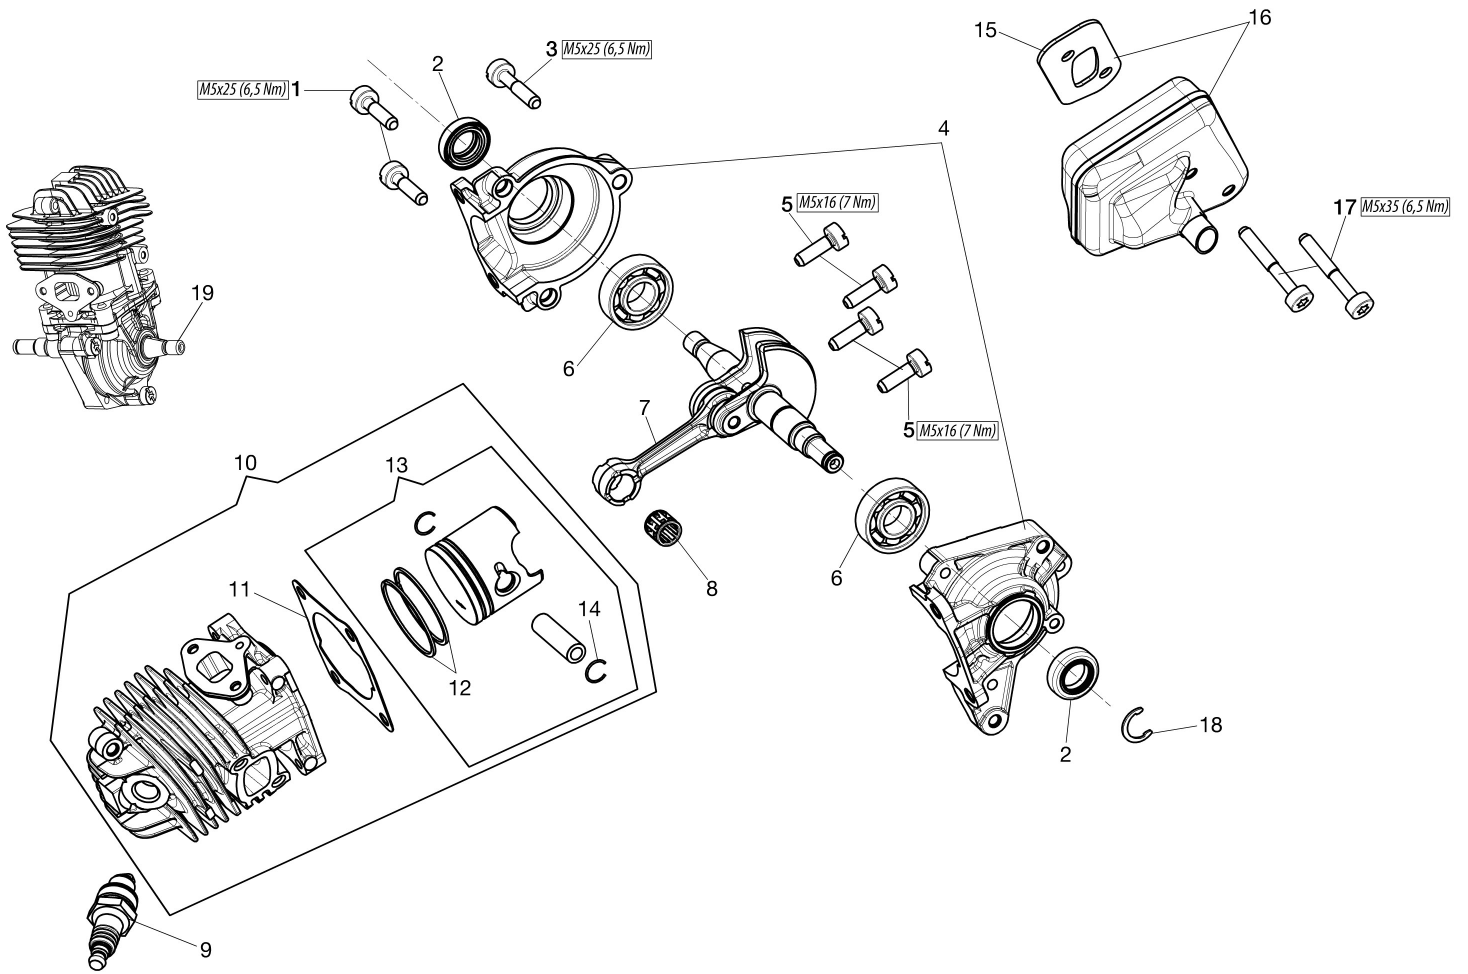

Accessories

Illustration Engine

Ref.Nu	Qty	Part number	Description	Validity from	Validity till	Notes	Bulletin
1	2	3891047R	Screw				
2	2	094000099R	Seal ring				
3	1	3891050R	Screw				
4	1	50292017AR	Crankcase assy				
5	4	3891044R	Screw				
6	2	3034009R	Bearing				
7	1	50290046R	Shaft				
8	1	3037002R	Thrust bearing				
9	1	3055120	Spark plug				
10	1	50290153	Complete cylinder Ø34				
11	1	50290007R	Gasket				
12	2	61290045R	Piston ring				
13	1	50290152	Piston assy				
14	2	58070166R	Ring				
15	1	50290100R	Gasket				
16	1	50290151AR	Complete muffler				
17	2	3860118R	Screw				
18	1	3024001R	Snap ring				
19	1	50290154R	Short block				

Illustration Ignition system

Illustration Ignition system

Ref.Nu	Qty	Part number	Description	Validity from	Validity till	Notes	Bulletin
1	3	3893016R	Screw				
2	1	61370024R	Rope				
3	1	50270137R	Starter handle				
4	1	50290015AR	Flywheel				
5	1	50290107R	Starter spring				
6	1	50290020AR	Pulley				
7	1	50290133AR	Spring				
8	1	50290105AR	Sprocket				
9	1	3893063R	Screw				
10	1	50290197R	Starter assy				
11	1	2501005AR	Ignition coil				
12	2	3891014R	Screw				
13	2	61170014	Spacer				
14	1	3911014R	Nut				
15	1	094500229R	Washer				
16	1	3833080R	Washer				
17	1	50162019A	Pawl kit				