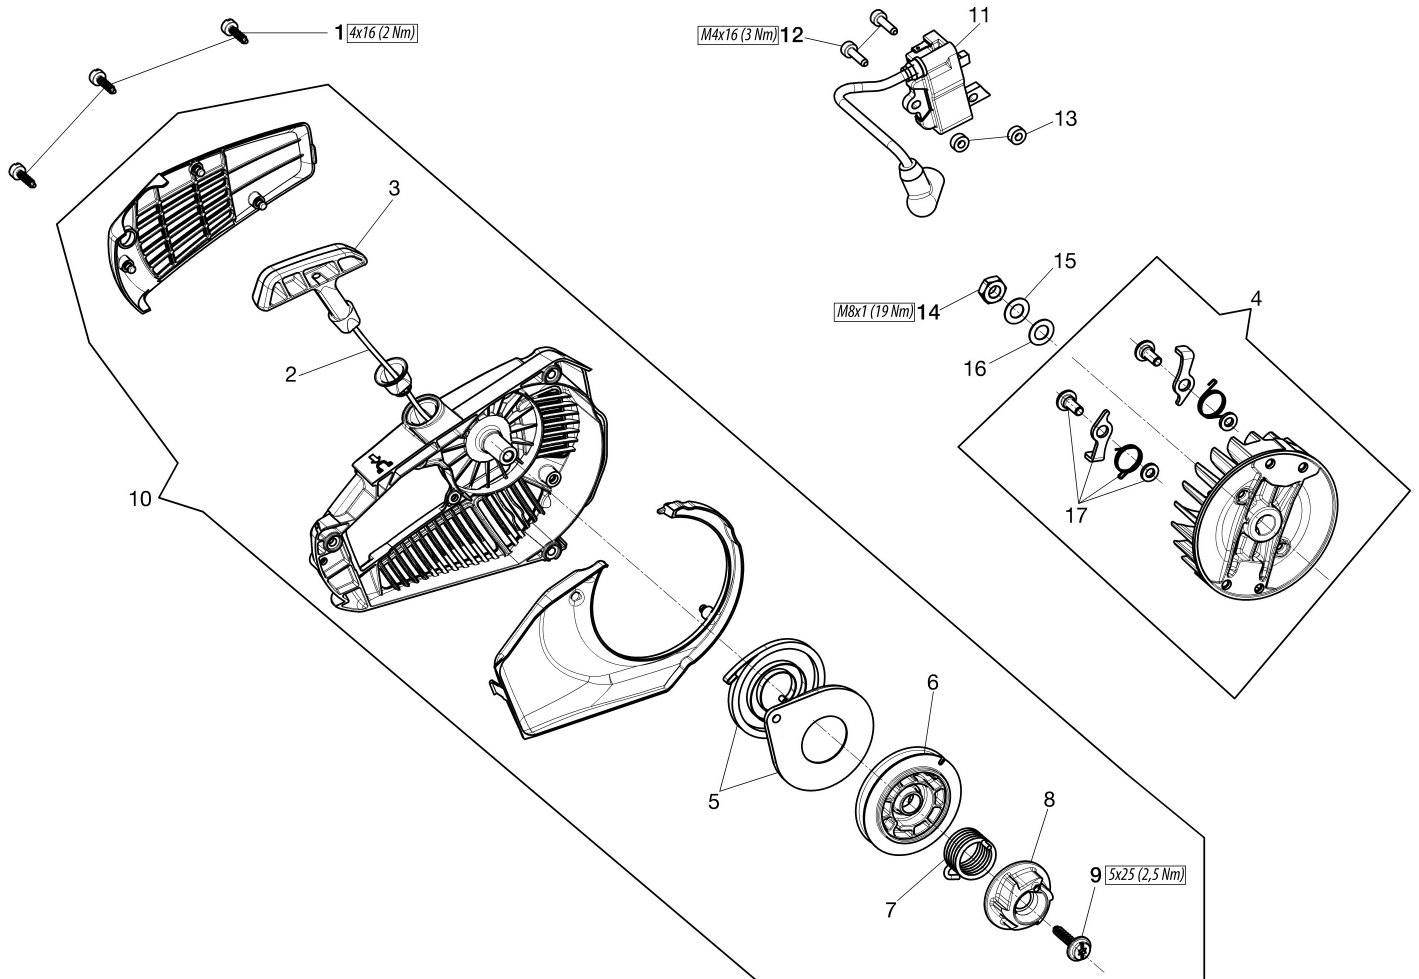

Illustration Ignition system

Illustration Ignition system

Ref.Nu	Qty	Part number	Description	Validity from	Validity till	Notes	Bulletin
1	3	3893016R	Screw				
2	1	61370024R	Rope				
3	1	50270137R	Starter handle				
4	1	50290015AR	Flywheel				
5	1	50290107R	Starter spring				
6	1	50290020AR	Pulley				
7	1	50290133AR	Spring				
8	1	50290105AR	Sprocket				
9	1	3893063R	Screw				
10	1	50290197R	Starter assy				
11	1	2501005AR	Ignition coil				
12	2	3891014R	Screw				
13	2	61170014	Spacer				
14	1	3911014R	Nut				
15	1	094500229R	Washer				
16	1	3833080R	Washer				
17	1	50162019A	Pawl kit				

Illustration Handle

Ref.Nu	Qty	Part number	Description	Validity from	Validity till	Notes	Bulletin
1	1	50290012R	Cable				
2	1	50290158	Air filter cover				
3	1	50290056R	Air filter				
4	1	3893009R	Screw				
5	2	3980019R	Nut				
6	1	50292008R	Air filter support				
7	1	2318001R	Carburetor				
8	1	3073005R	Tube				
9	1	50290199	Handle kit				
10	1	50292003R	Intake manifold assy				
11	1	2318817R	Air purge				
12	2	3893071R	Screw				
13	2	50290112R	Tube				
14	2	50160040AR	AV-mount				
15	1	50290052R	Handle				
16	1	3960115R	Screw				
17	1	50050047AR	Spring				
18	3	3893016R	Screw				
19	1	50270173R	Spring				
20	1	50270174R	Control lever				
21	1	50270172AR	Spring				
22	1	50270154R	Lever				
23	1	50270153R	Throttle lever				
24	1	50270047R	Spring				
25	1	50290145R	Fuel line				
26	1	3073012R	Tube				
27	1	50290062R	Throttle cable				
28	1	50290013AR	Cable				
29	1	50290117R	Cap				