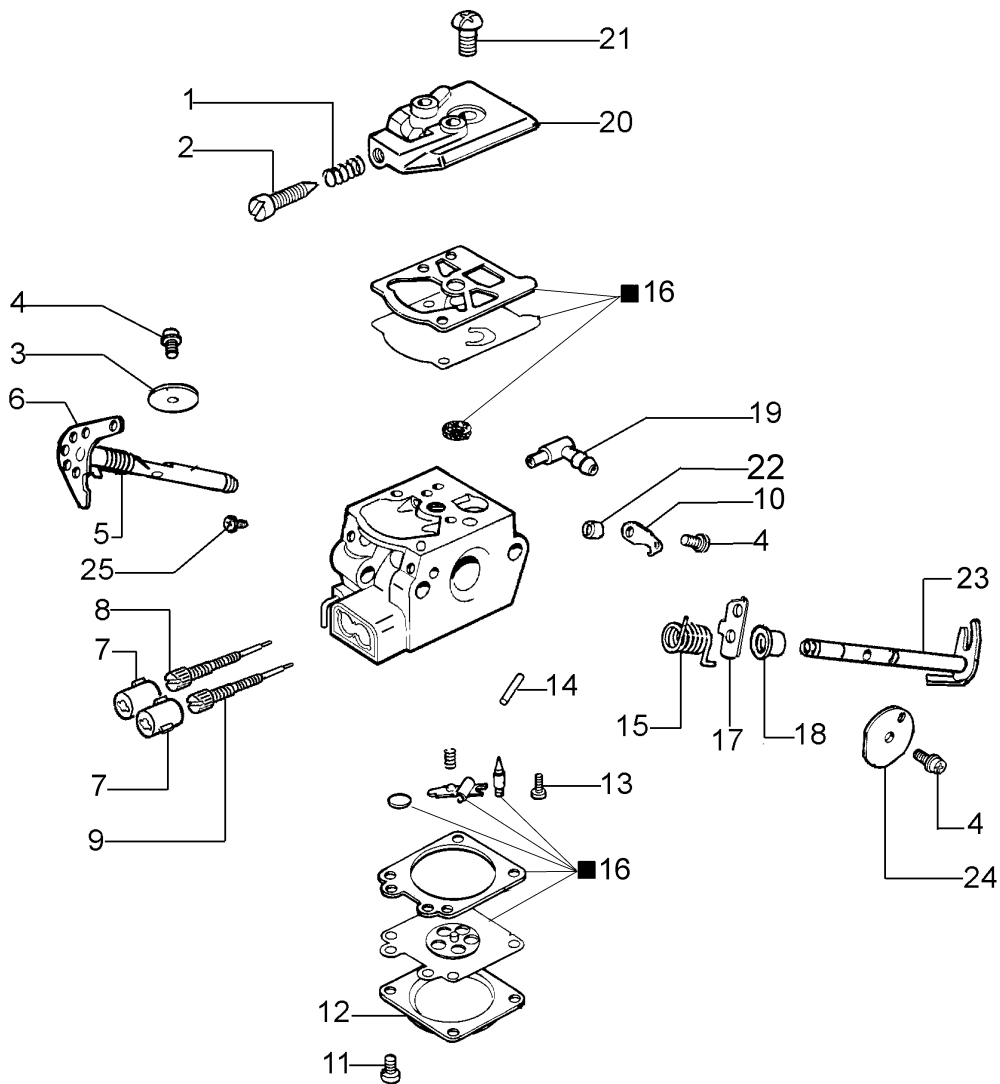

Ref.Nu	Qty	Part number	Description	Validity from	Validity till	Notes	Bulletin
1	1	50170010R	Manifold				
2	1	094600103	Band				
3	1	3055101	Spark plug				
4	1	50170186R	Gasket				
5	1	50170189AR	Muffler				
6	3	3860117R	Screw				
7	2	4196166R	Piston ring				BT4-113-05/12
8	1	50110047R	Piston pin				BT4-113-05/12
9	2	004900061R	Ring				BT4-113-05/12
10	1	50110066A	Piston assy Ø38	SN 9521080968			BT4-113-05/12
11	1	50182005A	Complete cylinder	SN 9521080968			BT4-113-05/12
12	2	50110043AR	Spacer				
13	1	50110044R	Bearing				
14	1	3050022AR	Seal ring				
15	1	094000006R	Bearing				
16	1	3050024AR	Seal ring				
17	1	50050016AR	Cover				
18	4	3801047	Screw				
19	1	50110045R	Crankshaft				

Ref.Nu	Qty	Part number	Description	Validity from	Validity till	Notes	Bulletin
1	1	50170129R	Chain cover assy		SN 9525302842		BT4-119-04/16
2	1	50170040R	Guard				
3	1	095000219AR	Spring				
4	1	50010088AR	Spring				
5	1	3960070AR	Screw				
6	1	50050125R	Plate				
7	1	50050039R	Brake band				
8	1	097000146	Lever				
9	1	50050064R	Pin				
10	1	004000352R	Washer				
11	2	50010148R	Nut				
12	1	094500029	Spring				
13	1	094000129AR	Clutch				
14	1	50050136A	Chain sprocket 3/8				
15	1	004400285	Washer				
16	1	50050025	Worm gear 3/8				
17	1	50030372	Bearing				
18	1	50030233R	Bar 12" - 30 cm				
18	1	50030212R	Bar 14" - 35 cm				
19	1	30629522	Efco chain .3/8" x .050" (1,3mm)				
19	1	30629525	Efco chain .3/8" x .050" (1,3mm)				
20	1	50162017A	Chain tensioner kit	SN 9525302843			BT4-119-04/16
21	1	50170044R	Cover	SN 9525302843			BT4-119-04/16
22	1	50170065R	Chain cover assy	SN 9525302843			BT4-119-04/16