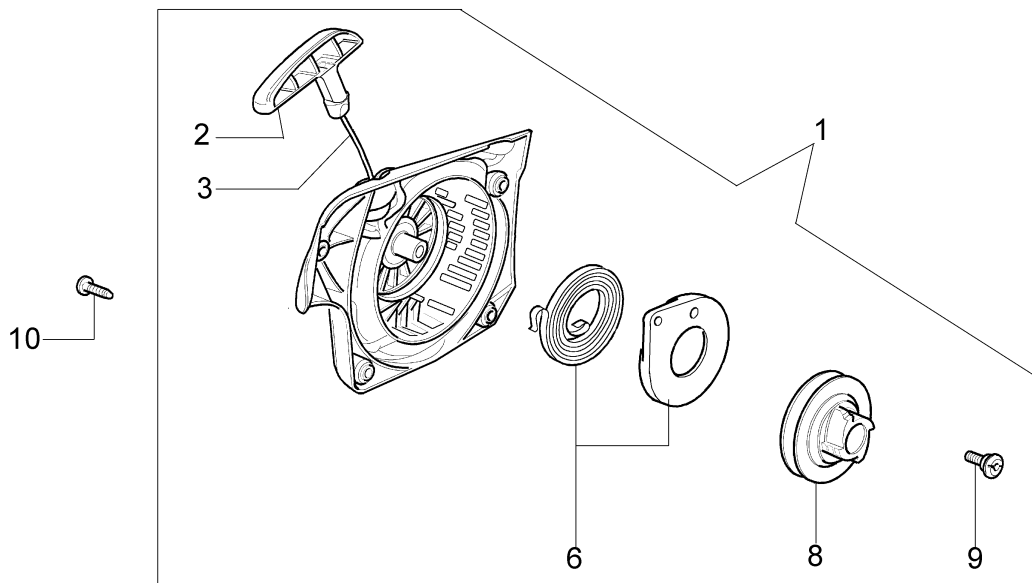

Ref.Nu	Qty	Part number	Description	Validity from	Validity till	Notes	Bulletin
1	1	50170010R	Manifold				
2	1	094600103	Band				
3	1	3055101	Spark plug				
4	1	50170186R	Gasket				
5	1	50170189AR	Muffler				
6	3	3860117R	Screw				
7	2	4196166R	Piston ring				BT4-113-05/12
8	1	50110047R	Piston pin				BT4-113-05/12
9	2	004900061R	Ring				BT4-113-05/12
10	1	50110066A	Piston assy Ø38	SN 9521080968			BT4-113-05/12
11	1	50182005A	Complete cylinder	SN 9521080968			BT4-113-05/12
12	2	50110043AR	Spacer				
13	1	50110044R	Bearing				
14	1	3050022AR	Seal ring				
15	1	094000006R	Bearing				
16	1	3050024AR	Seal ring				
17	1	50050016AR	Cover				
18	4	3801047	Screw				
19	1	50110045R	Crankshaft				

Ref.Nu	Qty	Part number	Description	Validity from	Validity till	Notes	Bulletin
1	1	50170129R	Chain cover assy		SN 9525302842		BT4-119-04/16
2	1	50170040R	Guard				
3	1	095000219AR	Spring				
4	1	50010088AR	Spring				
5	1	3960070AR	Screw				
6	1	50050125R	Plate				
7	1	50050039R	Brake band				
8	1	097000146	Lever				
9	1	50050064R	Pin				
10	1	004000352R	Washer				
11	2	50010148R	Nut				
12	1	094500029	Spring				
13	1	094000129AR	Clutch				
14	1	50050136A	Chain sprocket 3/8				
15	1	004400285	Washer				
16	1	50050025	Worm gear 3/8				
17	1	50030372	Bearing				
18	1	50030233R	Bar 12" - 30 cm				
18	1	50030212R	Bar 14" - 35 cm				
19	1	30629522	Efco chain .3/8" x .050" (1,3mm)				
19	1	30629525	Efco chain .3/8" x .050" (1,3mm)				
20	1	50162017A	Chain tensioner kit	SN 9525302843			BT4-119-04/16
21	1	50170044R	Cover	SN 9525302843			BT4-119-04/16
22	1	50170065R	Chain cover assy	SN 9525302843			BT4-119-04/16