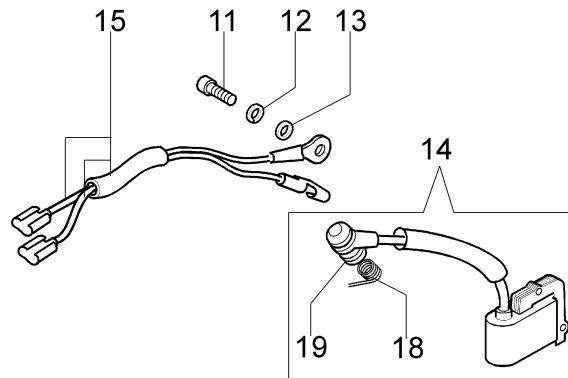

Ref.Nu	Qty	Part number	Description	Validity from	Validity till	Notes	Bulletin
1	1	50170010R	Manifold				
2	1	094600103	Band				
3	1	3055101	Spark plug				
4	1	50170186R	Gasket				
5	1	50170189AR	Muffler				
6	3	3860117R	Screw				
7	2	4196166R	Piston ring				BT4-113-05/12
8	1	50110047R	Piston pin				BT4-113-05/12
9	2	004900061R	Ring				BT4-113-05/12
10	1	50110066A	Piston assy Ø38	SN 9521080968			BT4-113-05/12
11	1	50182005A	Complete cylinder	SN 9521080968			BT4-113-05/12
12	2	50110043AR	Spacer				
13	1	50110044R	Bearing				
14	1	3050022AR	Seal ring				
15	1	094000006R	Bearing				
16	1	3050024AR	Seal ring				
17	1	50050016AR	Cover				
18	4	3801047	Screw				
19	1	50110045R	Crankshaft				

Ref.Nu	Qty	Part number	Description	Validity from	Validity till	Notes	Bulletin
1	1	50170129R	Chain cover assy		SN 9525302842		BT4-119-04/16
2	1	50170040R	Guard				
3	1	095000219AR	Spring				
4	1	50010088AR	Spring				
5	1	3960070AR	Screw				
6	1	50050125R	Plate				
7	1	50050039R	Brake band				
8	1	097000146	Lever				
9	1	50050064R	Pin				
10	1	004000352R	Washer				
11	2	50010148R	Nut				
12	1	094500029	Spring				
13	1	094000129AR	Clutch				
14	1	50050136A	Chain sprocket 3/8				
15	1	004400285	Washer				
16	1	50050025	Worm gear 3/8				
17	1	50030372	Bearing				
18	1	50030233R	Bar 12" - 30 cm				
18	1	50030212R	Bar 14" - 35 cm				
19	1	30629522	Efco chain .3/8" x .050" (1,3mm)				
19	1	30629525	Efco chain .3/8" x .050" (1,3mm)				
20	1	50162017A	Chain tensioner kit	SN 9525302843			BT4-119-04/16
21	1	50170044R	Cover	SN 9525302843			BT4-119-04/16
22	1	50170065R	Chain cover assy	SN 9525302843			BT4-119-04/16