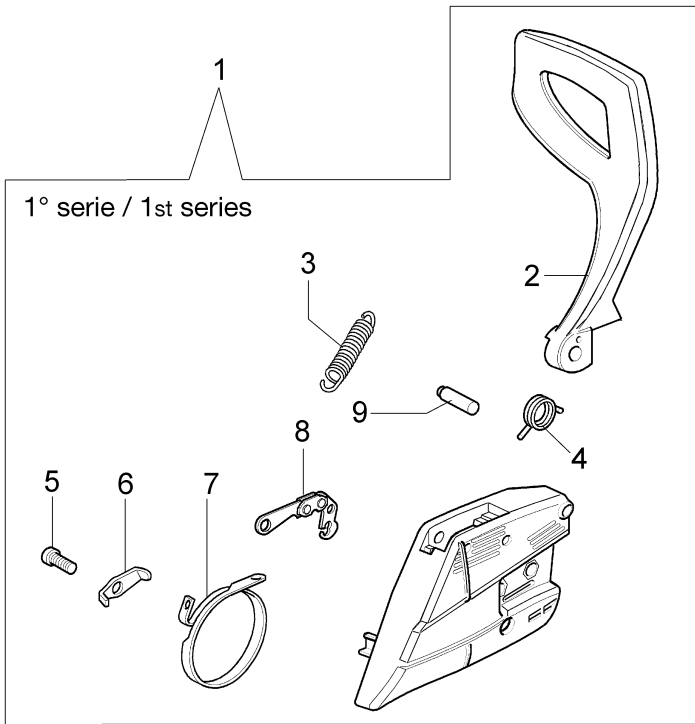

Ref.Nu	Qty	Part number	Description	Validity from	Validity till	Notes	Bulletin
1	1	50172002R	Starter assy				
2	1	50170017R	Starter handle				
3	1	50070123R	Starter rope				
4	1	005000361	Washer				
5	1	3833080	Washer				
6	1	50050073R	Spring				
7	1	004000142	Nut				
8	1	50170050R	Starter pulley				
9	1	50160024	Screw				
10	4	3960115R	Screw				
11	2	3960075R	Screw				
12	2	006000315R	Washer				
13	2	3916004R	Washer				
14	1	50170144CR	Ignition coil				
15	1	50170090R	Cable				
16	1	50072029	Pawl				
17	1	50170015R	Flywheel				
18	1	50050127	Spring				
19	1	50050126	Spark plug cap				
20	1	2304073	Wrench 13x19				
21	1	50182011	Labels kit				

Ref.Nu	Qty	Part number	Description	Validity from	Validity till	Notes	Bulletin
1	1	50170129R	Chain cover assy		SN 9525302842		BT4-119-04/16
2	1	50170040R	Guard				
3	1	095000219AR	Spring				
4	1	50010088AR	Spring				
5	1	3960070AR	Screw				
6	1	50050125R	Plate				
7	1	50050039R	Brake band				
8	1	097000146	Lever				
9	1	50050064R	Pin				
10	1	004000352R	Washer				
11	2	50010148R	Nut				
12	1	094500029	Spring				
13	1	094000129AR	Clutch				
14	1	50050136A	Chain sprocket 3/8				
15	1	004400285	Washer				
16	1	50050025	Worm gear 3/8				
17	1	50030372	Bearing				
18	1	50030233R	Bar 12" - 30 cm				
18	1	50030212R	Bar 14" - 35 cm				
19	1	30629522	Efco chain .3/8" x .050" (1,3mm)				
19	1	30629525	Efco chain .3/8" x .050" (1,3mm)				
20	1	50162017A	Chain tensioner kit	SN 9525302843			BT4-119-04/16
21	1	50170044R	Cover	SN 9525302843			BT4-119-04/16
22	1	50170065R	Chain cover assy	SN 9525302843			BT4-119-04/16