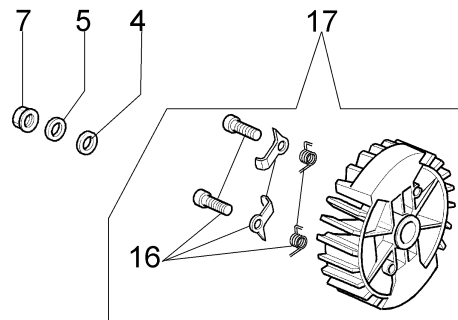

Ref.Nu	Qty	Part number	Description	Validity from	Validity till	Notes	Bulletin
1	1	50170010R	Manifold				
2	1	094600103	Band				
3	1	3055101	Spark plug				
4	1	50170186R	Gasket				
5	1	50170189AR	Muffler				
6	3	3860117R	Screw				
7	2	4196166R	Piston ring				BT4-113-05/12
8	1	50110047R	Piston pin				BT4-113-05/12
9	2	004900061R	Ring				BT4-113-05/12
10	1	50110066A	Piston assy Ø38	SN 9521080968			BT4-113-05/12
11	1	50182005A	Complete cylinder	SN 9521080968			BT4-113-05/12
12	2	50110043AR	Spacer				
13	1	50110044R	Bearing				
14	1	3050022AR	Seal ring				
15	1	094000006R	Bearing				
16	1	3050024AR	Seal ring				
17	1	50050016AR	Cover				
18	4	3801047	Screw				
19	1	50110045R	Crankshaft				

Ref.Nu	Qty	Part number	Description	Validity from	Validity till	Notes	Bulletin
1	1	50170129R	Chain cover assy		SN 9525302842		BT4-119-04/16
2	1	50170040R	Guard				
3	1	095000219AR	Spring				
4	1	50010088AR	Spring				
5	1	3960070AR	Screw				
6	1	50050125R	Plate				
7	1	50050039R	Brake band				
8	1	097000146	Lever				
9	1	50050064R	Pin				
10	1	004000352R	Washer				
11	2	50010148R	Nut				
12	1	094500029	Spring				
13	1	094000129AR	Clutch				
14	1	50050136A	Chain sprocket 3/8				
15	1	004400285	Washer				
16	1	50050025	Worm gear 3/8				
17	1	50030372	Bearing				
18	1	50030233R	Bar 12" - 30 cm				
18	1	50030212R	Bar 14" - 35 cm				
19	1	30629522	Efco chain .3/8" x .050" (1,3mm)				
19	1	30629525	Efco chain .3/8" x .050" (1,3mm)				
20	1	50162017A	Chain tensioner kit	SN 9525302843			BT4-119-04/16
21	1	50170044R	Cover	SN 9525302843			BT4-119-04/16
22	1	50170065R	Chain cover assy	SN 9525302843			BT4-119-04/16