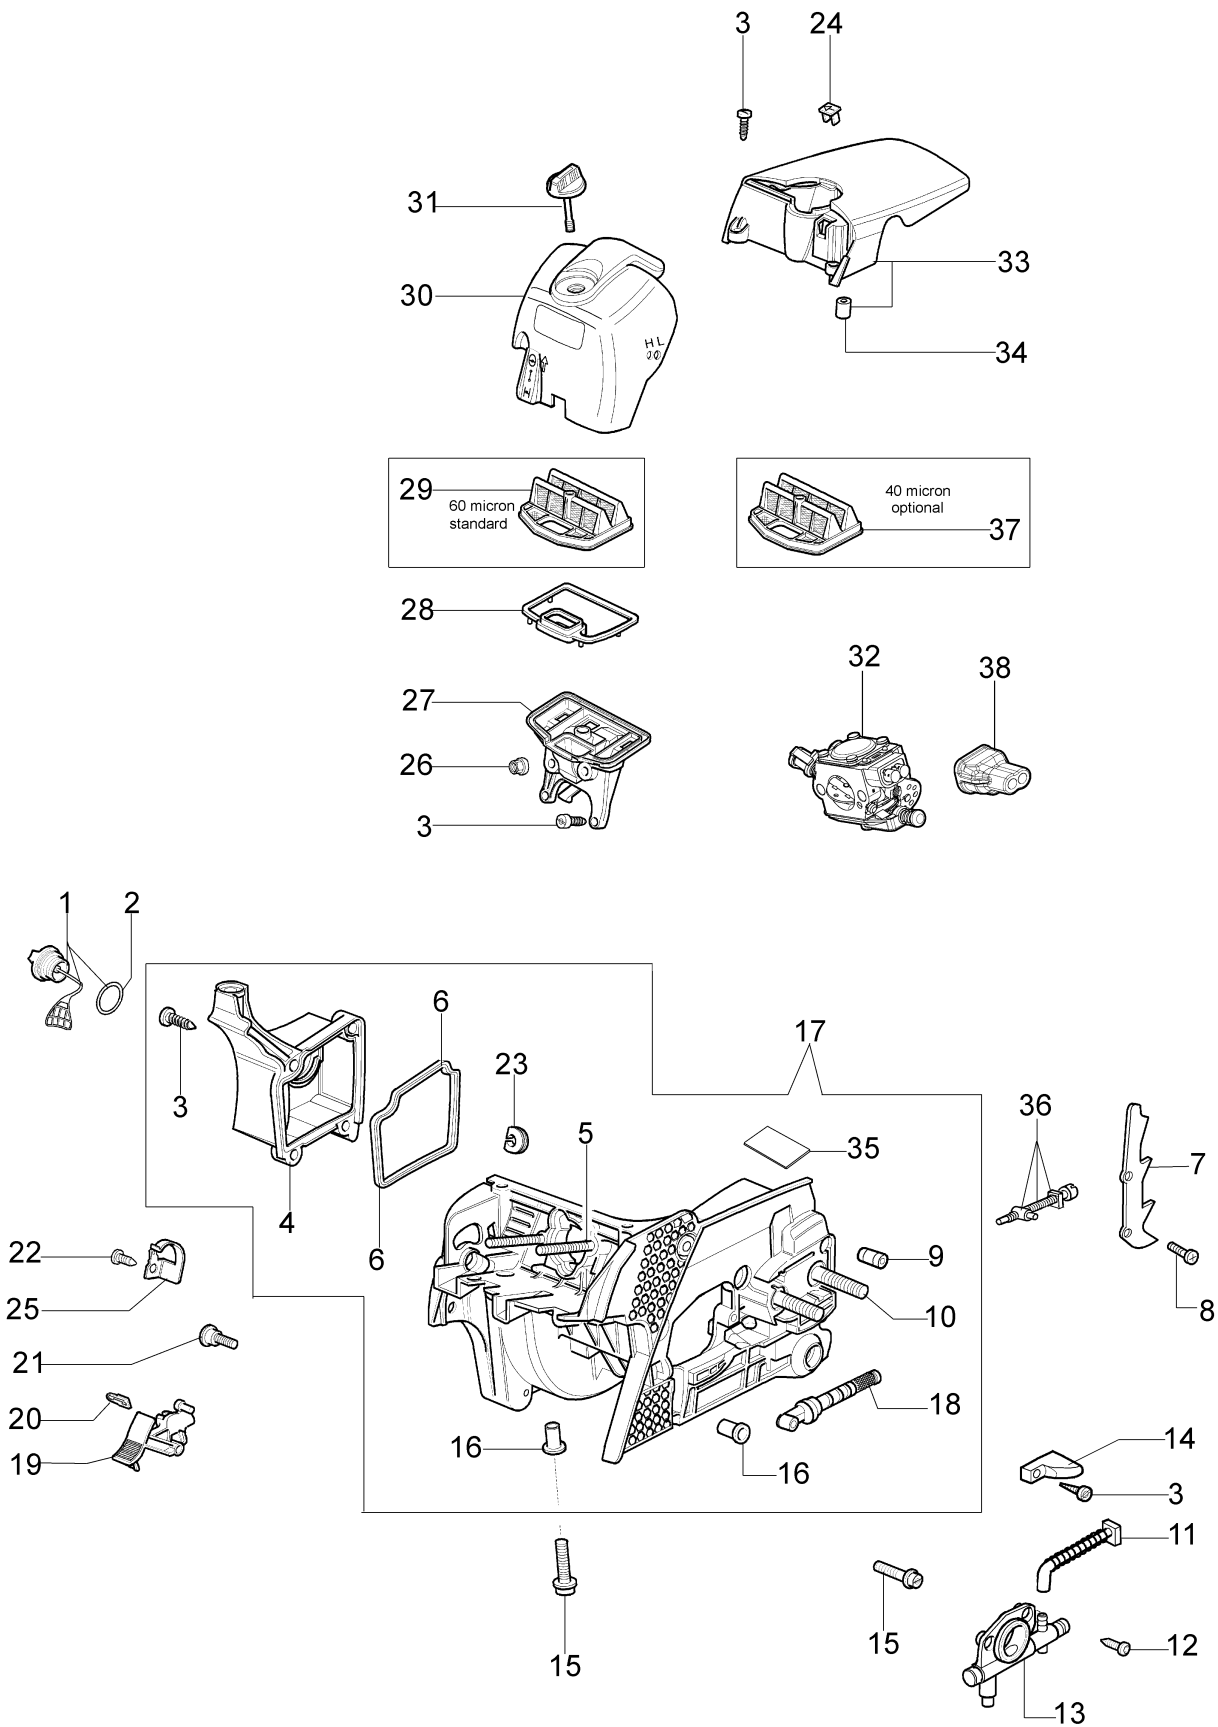

Ref.Nu	Qty	Part number	Description	Validity from	Validity till	Notes	Bulletin
1	1	50170010R	Manifold				
2	1	094600103	Band				
3	1	3055101	Spark plug				
4	1	50170186R	Gasket				
5	1	50170189AR	Muffler				
6	3	3860117R	Screw				
7	2	4196166R	Piston ring				BT4-113-05/12
8	1	50110047R	Piston pin				BT4-113-05/12
9	2	004900061R	Ring				BT4-113-05/12
10	1	50110066A	Piston assy Ø38	SN 9521080968			BT4-113-05/12
11	1	50182005A	Complete cylinder	SN 9521080968			BT4-113-05/12
12	2	50110043AR	Spacer				
13	1	50110044R	Bearing				
14	1	3050022AR	Seal ring				
15	1	094000006R	Bearing				
16	1	3050024AR	Seal ring				
17	1	50050016AR	Cover				
18	4	3801047	Screw				
19	1	50110045R	Crankshaft				

Ref.Nu	Qty	Part number	Description	Validity from	Validity till	Notes	Bulletin
1	1	50172002R	Starter assy				
2	1	50170017R	Starter handle				
3	1	50070123R	Starter rope				
4	1	005000361	Washer				
5	1	3833080	Washer				
6	1	50050073R	Spring				
7	1	004000142	Nut				
8	1	50170050R	Starter pulley				
9	1	50160024	Screw				
10	4	3960115R	Screw				
11	2	3960075R	Screw				
12	2	006000315R	Washer				
13	2	3916004R	Washer				
14	1	50170144CR	Ignition coil				
15	1	50170090R	Cable				
16	1	50072029	Pawl				
17	1	50170015R	Flywheel				
18	1	50050127	Spring				
19	1	50050126	Spark plug cap				
20	1	2304073	Wrench 13x19				
21	1	50182011	Labels kit				