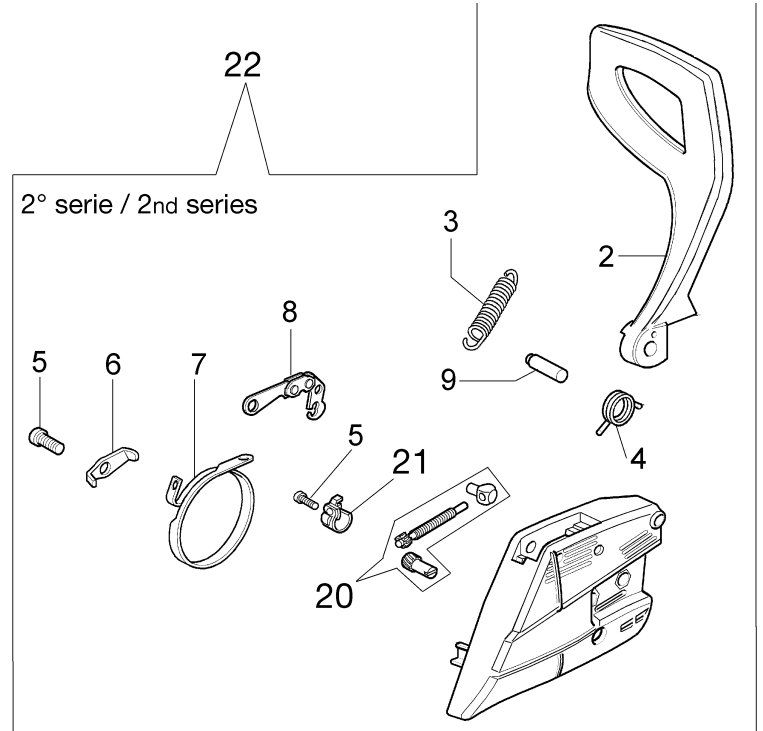

Ref.Nu	Qty	Part number	Description	Validity from	Validity till	Notes	Bulletin
1	1	50172002R	Starter assy				
2	1	50170017R	Starter handle				
3	1	50070123R	Starter rope				
4	1	005000361	Washer				
5	1	3833080	Washer				
6	1	50050073R	Spring				
7	1	004000142	Nut				
8	1	50170050R	Starter pulley				
9	1	50160024	Screw				
10	4	3960115R	Screw				
11	2	3960075R	Screw				
12	2	006000315R	Washer				
13	2	3916004R	Washer				
14	1	50170144CR	Ignition coil				
15	1	50170090R	Cable				
16	1	50072029	Pawl				
17	1	50170015R	Flywheel				
18	1	50050127	Spring				
19	1	50050126	Spark plug cap				
20	1	2304073	Wrench 13x19				
21	1	50182011	Labels kit				

Ref.Nu	Qty	Part number	Description	Validity from	Validity till	Notes	Bulletin
1	1	50170129R	Chain cover assy		SN 9525302842		BT4-119-04/16
2	1	50170040R	Guard				
3	1	095000219AR	Spring				
4	1	50010088AR	Spring				
5	1	3960070AR	Screw				
6	1	50050125R	Plate				
7	1	50050039R	Brake band				
8	1	097000146	Lever				
9	1	50050064R	Pin				
10	1	004000352R	Washer				
11	2	50010148R	Nut				
12	1	094500029	Spring				
13	1	094000129AR	Clutch				
14	1	50050136A	Chain sprocket 3/8				
15	1	004400285	Washer				
16	1	50050025	Worm gear 3/8				
17	1	50030372	Bearing				
18	1	50030233R	Bar 12" - 30 cm				
18	1	50030212R	Bar 14" - 35 cm				
19	1	30629522	Efco chain .3/8" x .050" (1,3mm)				
19	1	30629525	Efco chain .3/8" x .050" (1,3mm)				
20	1	50162017A	Chain tensioner kit	SN 9525302843			BT4-119-04/16
21	1	50170044R	Cover	SN 9525302843			BT4-119-04/16
22	1	50170065R	Chain cover assy	SN 9525302843			BT4-119-04/16