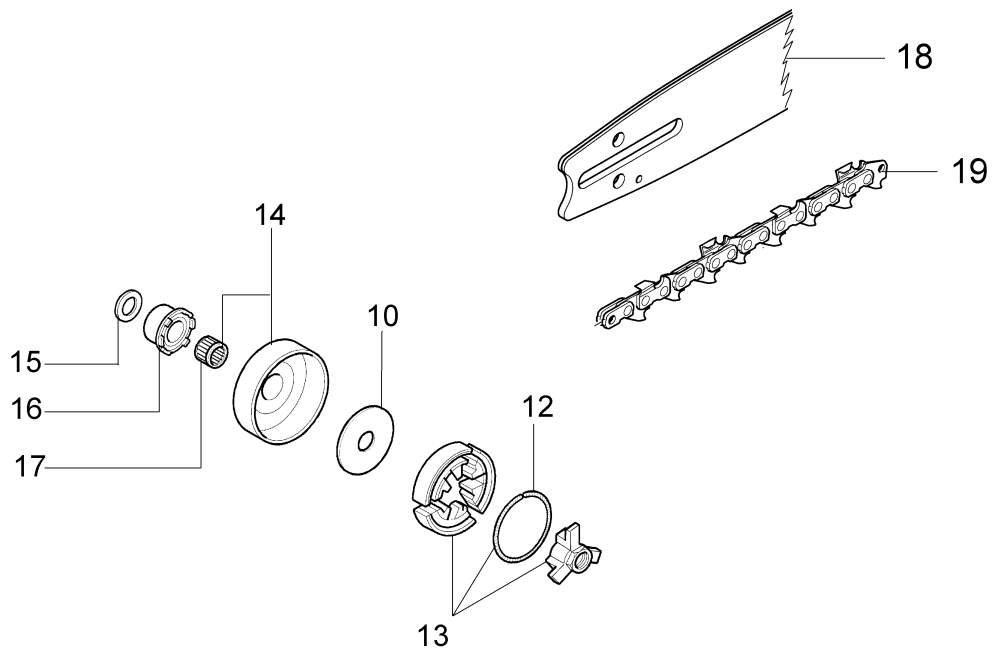

Ref.Nu	Qty	Part number	Description	Validity from	Validity till	Notes	Bulletin
1	1	50170010R	Manifold				
2	1	094600103	Band				
3	1	3055101	Spark plug				
4	1	50170186R	Gasket				
5	1	50170189AR	Muffler				
6	3	3860117R	Screw				
7	2	4196166R	Piston ring				BT4-113-05/12
8	1	50110047R	Piston pin				BT4-113-05/12
9	2	004900061R	Ring				BT4-113-05/12
10	1	50110066A	Piston assy Ø38	SN 9521080968			BT4-113-05/12
11	1	50182005A	Complete cylinder	SN 9521080968			BT4-113-05/12
12	2	50110043AR	Spacer				
13	1	50110044R	Bearing				
14	1	3050022AR	Seal ring				
15	1	094000006R	Bearing				
16	1	3050024AR	Seal ring				
17	1	50050016AR	Cover				
18	4	3801047	Screw				
19	1	50110045R	Crankshaft				

Ref.Nu	Qty	Part number	Description	Validity from	Validity till	Notes	Bulletin
1	1	50170129R	Chain cover assy		SN 9525302842		BT4-119-04/16
2	1	50170040R	Guard				
3	1	095000219AR	Spring				
4	1	50010088AR	Spring				
5	1	3960070AR	Screw				
6	1	50050125R	Plate				
7	1	50050039R	Brake band				
8	1	097000146	Lever				
9	1	50050064R	Pin				
10	1	004000352R	Washer				
11	2	50010148R	Nut				
12	1	094500029	Spring				
13	1	094000129AR	Clutch				
14	1	50050136A	Chain sprocket 3/8				
15	1	004400285	Washer				
16	1	50050025	Worm gear 3/8				
17	1	50030372	Bearing				
18	1	50030233R	Bar 12" - 30 cm				
18	1	50030212R	Bar 14" - 35 cm				
19	1	30629522	Efco chain .3/8" x .050" (1,3mm)				
19	1	30629525	Efco chain .3/8" x .050" (1,3mm)				
20	1	50162017A	Chain tensioner kit	SN 9525302843			BT4-119-04/16
21	1	50170044R	Cover	SN 9525302843			BT4-119-04/16
22	1	50170065R	Chain cover assy	SN 9525302843			BT4-119-04/16