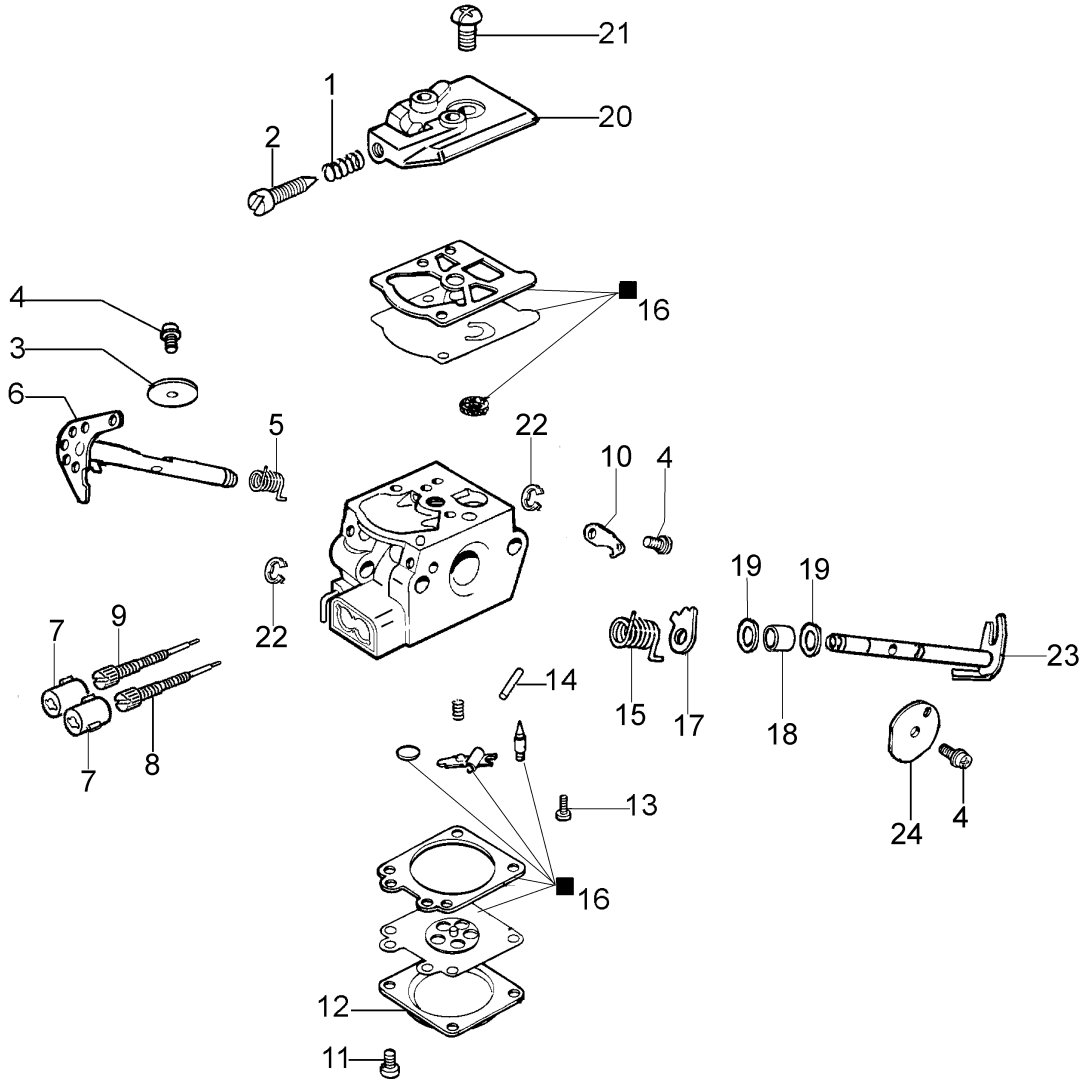

Ref.Nu	Qty	Part number	Description	Validity from	Validity till	Notes	Bulletin
1	1	094600148	Spring				
2	1	074000240	Adjust. screw				
3	1	095000141	Shutter				
4	3	50010141	Screw				
5	1	094600208	Spring				
6	1	2318757	Shaft				
7	2	2318867R	Caps-lock				
8	1	2318837	Adjust. screw				
9	1	2318893	Screw L				
10	1	50050108	Throttle lever				
11	4	035000162	Screw				
12	1	2318191	Cover				
13	1	003300202	Screw				
14	1	003300201	Spindle				
15	1	50050115	Spring				
16	1	2318671	Repair kit				
17	1	50050111	Lever				
18	1	50050109	Bushing				
19	1	50050160	Fitting				
20	1	50050107	Cover				
21	1	003300197	Screw				
22	1	50050110	Bushing				
23	1	2318758	Shaft				
24	1	094600140	Shutter				
25	1	50050117	Screw				

16 ■ KIT RIPARAZIONE
REPAIR KIT