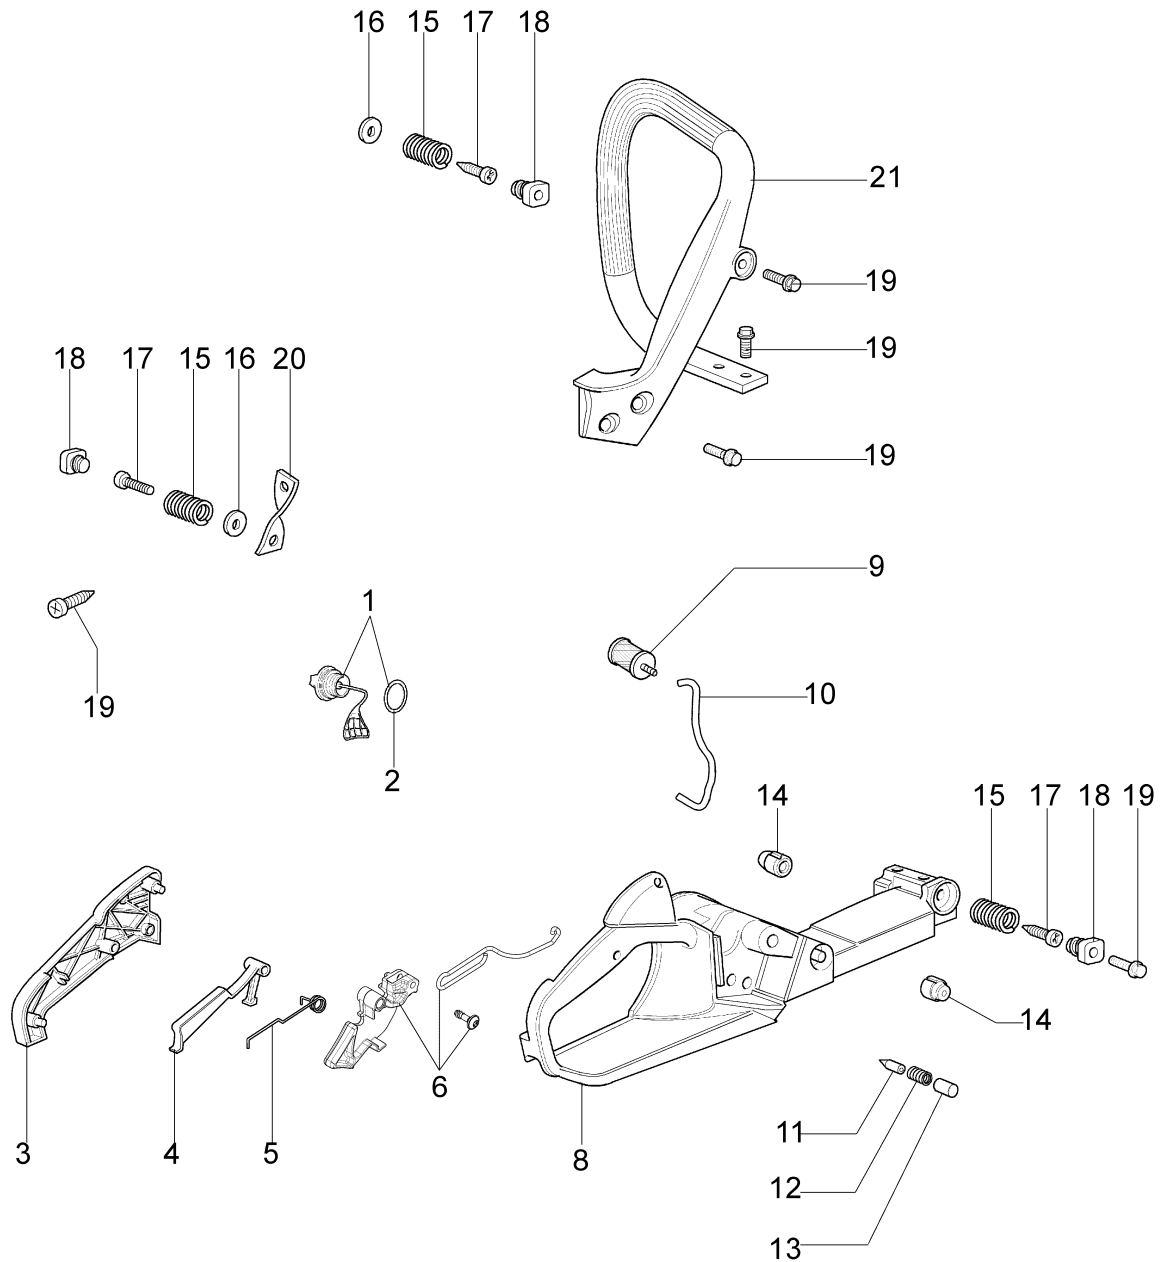

versione no primer/ no primer version	versione con primer/ with primer version
 7	 24 25 23 22