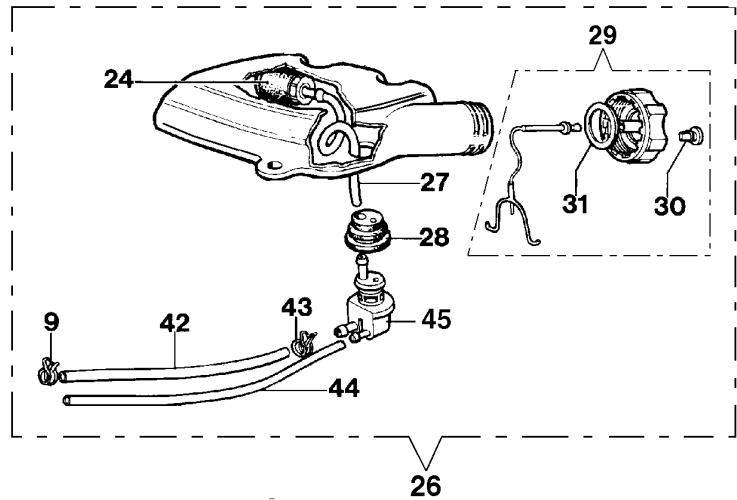

Ref.Nu	Qty	Part number	Description	Validity from	Validity till	Notes	Bulletin
1	1	4153069AR	Starter case				
2	1	3801015R	Screw				
3	3	3819006R	Grower				
4	7	3916005R	Washer				
5	1	3078009	Washer				
6	1	4191020A	Starter handle				
7	1	004000132R	Spring				
8	1	4138438BR	Pulley				
9	1	4151225	Flange				
10	1	3960111	Screw				
11	1	4098073R	Starter rope				
12	4	3960056R	Screw				
13	1	4151135	Support				
14	5	3914003R	Nut				
15	3	3801009	Screw				
16	2	4161151	Pin				
17	2	4138441R	Pawl				
18	2	4161186A	Spring				
19	1	4138446AR	Flywheel				
20	1	3912009	Nut				
21	1	3916008R	Washer				
22	2	3050009	Seal ring				
23	2	094000006R	Bearing				
24	1	4098232R	Key				
25	1	3037013	Bearing				
26	1	4100311	Crankshaft				
27	1	4179087A	Cable				
28	1	4138722R	Ignition coil				
29	1	005000019	Spark plug				
30	1	4098064R	Spark plug cap				
31	3	3801010R	Screw				
32	2	3801003	Screw				
33	2	3819005R	Washer				
34	2	3916004R	Washer				
35	2	61050046R	Piston ring				
36	2	004900061R	Ring				
37	1	4179036R	Piston pin				
38	1	4100330A	Piston assy Ø36				
39	1	4100334A	Cylinder				
40	4	3801014	Screw				
41	4	3833073R	Washer				
42	1	4098869R	Short block				
43	1	4151106	Plate				
44	2	3806044	Screw				
45	1	4095211R	Plate				
46	1	4098465A	Muffler cover				
47	1	4095036R	Gasket				
48	1	007200859	Screw				
49	1	4159122A	Muffler				
50	1	4151097	Support				
51	1	4175080R	Screw				
52	1	3819010	Washer				
53	1	3918006	Washer				