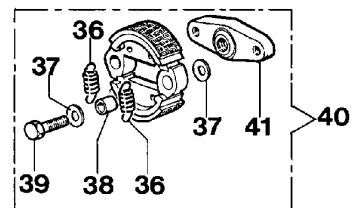

48 ■ KIT RIPARAZIONE
REPAIR KIT