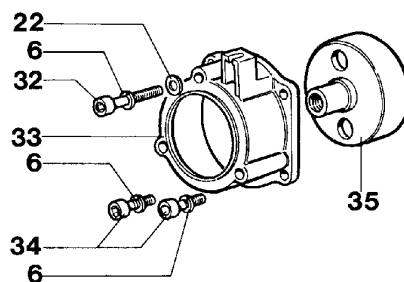

48 ■ KIT RIPARAZIONE
REPAIR KIT