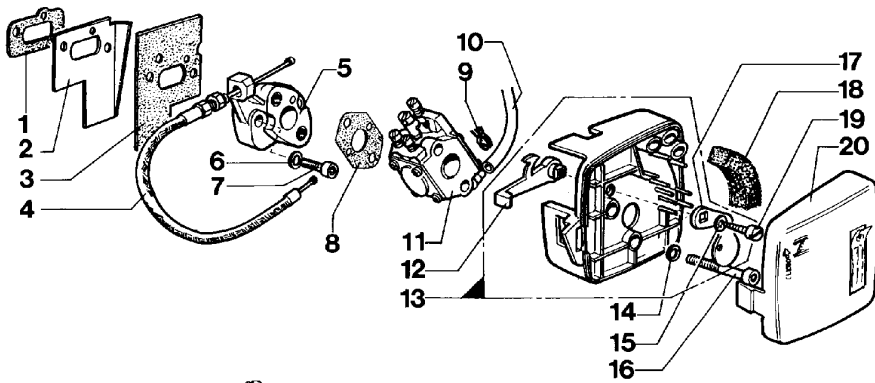

Ref.Nu	Qty	Part number	Description	Validity from	Validity till	Notes	Bulletin
1	1	4153069AR	Starter case				
2	1	3801015R	Screw				
3	3	3819006R	Grower				
4	7	3916005R	Washer				
5	1	3078009	Washer				
6	1	4191020A	Starter handle				
7	1	004000132R	Spring				
8	1	4138438BR	Pulley				
9	1	4151225	Flange				
10	1	3960111	Screw				
11	1	4098073R	Starter rope				
12	4	3960056R	Screw				
13	1	4151135	Support				
14	5	3914003R	Nut				
15	3	3801009	Screw				
16	2	4161151	Pin				
17	2	4138441R	Pawl				
18	2	4161186A	Spring				
19	1	4138446AR	Flywheel				
20	1	3912009	Nut				
21	1	3916008R	Washer				
22	2	3050009	Seal ring				
23	2	094000006R	Bearing				
24	1	4098232R	Key				
25	1	3037013	Bearing				
26	1	4100311	Crankshaft				
27	1	4179087A	Cable				
28	1	4138722R	Ignition coil				
29	1	005000019	Spark plug				
30	1	4098064R	Spark plug cap				
31	3	3801010R	Screw				
32	2	3801003	Screw				
33	2	3819005R	Washer				
34	2	3916004R	Washer				
35	2	61050046R	Piston ring				
36	2	004900061R	Ring				
37	1	4179036R	Piston pin				
38	1	4100330A	Piston assy Ø36				
39	1	4100334A	Cylinder				
40	4	3801014	Screw				
41	4	3833073R	Washer				
42	1	4098869R	Short block				
43	1	4151106	Plate				
44	2	3806044	Screw				
45	1	4095211R	Plate				
46	1	4098465A	Muffler cover				
47	1	4095036R	Gasket				
48	1	007200859	Screw				
49	1	4159122A	Muffler				
50	1	4151097	Support				
51	1	4175080R	Screw				
52	1	3819010	Washer				
53	1	3918006	Washer				