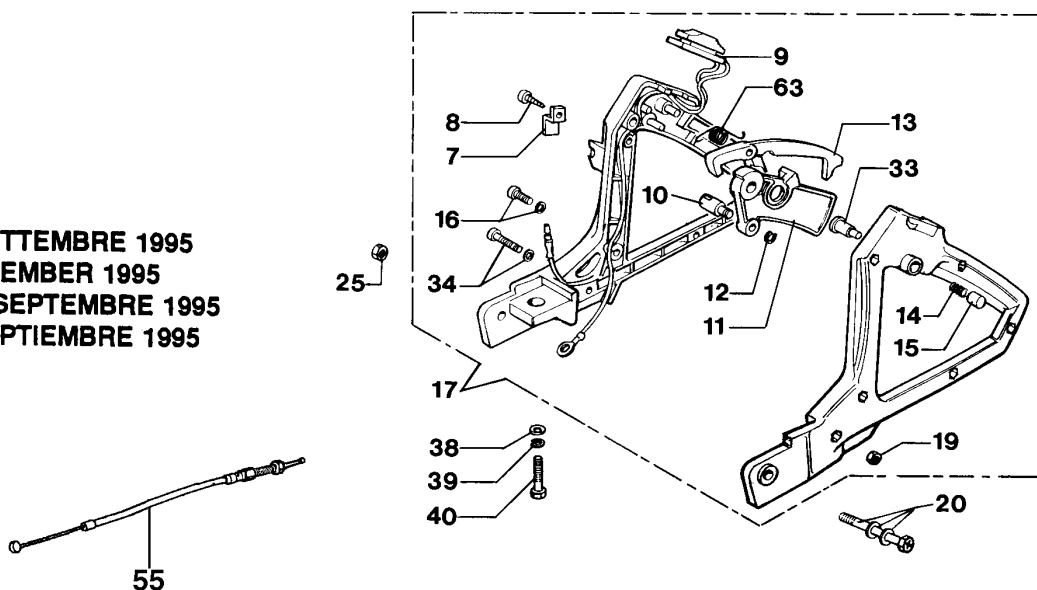

FINO A SETTEMBRE 1995
TILL SEPTEMBER 1995
JUSQU'A SEPTEMBRE 1995
HASTA SEPTIEMBRE 1995