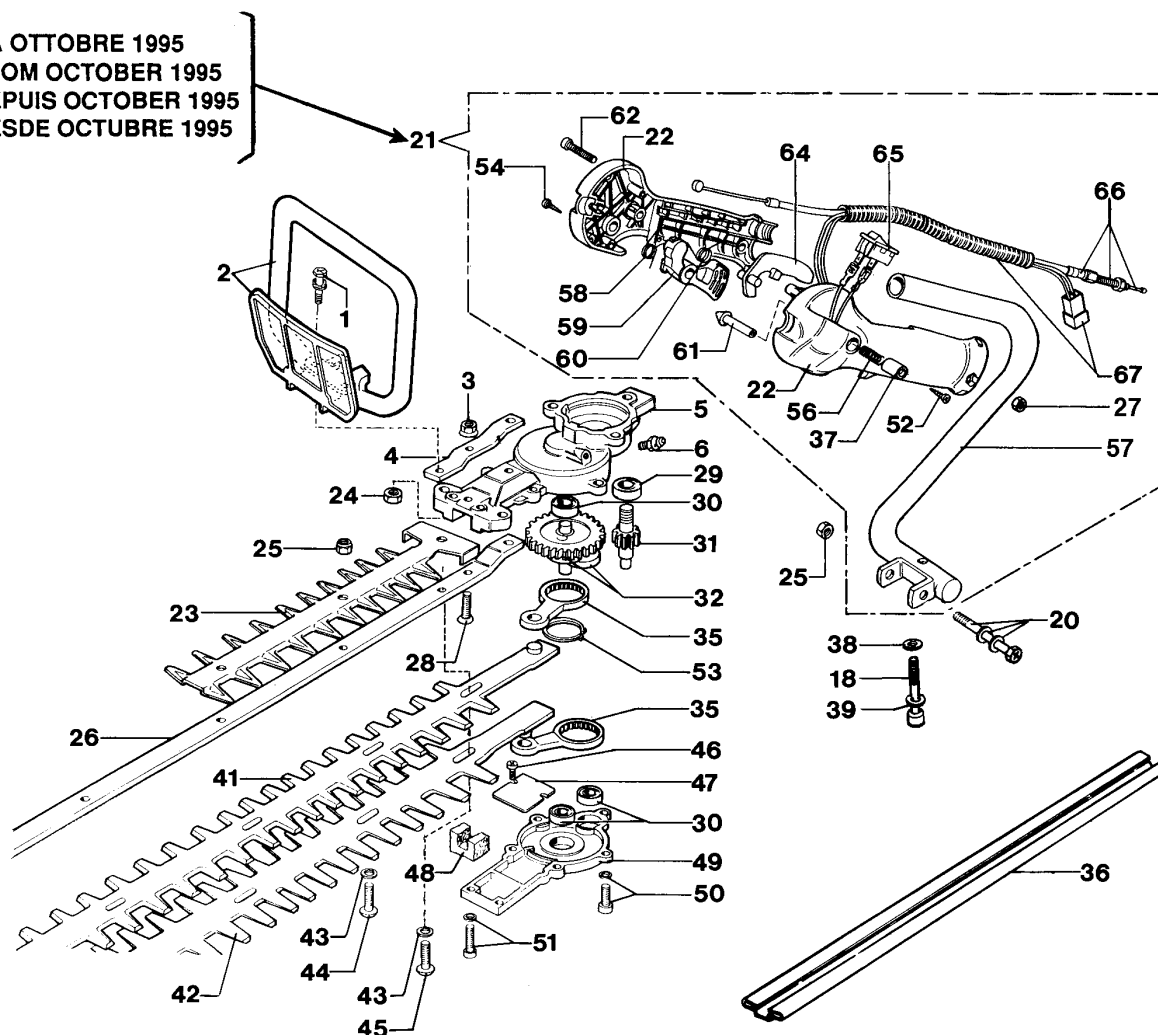

Ref.Nu	Qty	Part number	Description	Validity from	Validity till	Notes	Bulletin
1	1	4153069AR	Starter case				
2	1	3801015R	Screw				
3	3	3819006R	Grower				
4	7	3916005R	Washer				
5	1	3078009	Washer				
6	1	4191020A	Starter handle				
7	1	004000132R	Spring				
8	1	4138438BR	Pulley				
9	1	4151225	Flange				
10	1	3960111	Screw				
11	1	4098073R	Starter rope				
12	4	3960056R	Screw				
13	1	4151135	Support				
14	5	3914003R	Nut				
15	3	3801009	Screw				
16	2	4161151	Pin				
17	2	4138441R	Pawl				
18	2	4161186A	Spring				
19	1	4138446AR	Flywheel				
20	1	3912009	Nut				
21	1	3916008R	Washer				
22	2	3050009	Seal ring				
23	2	094000006R	Bearing				
24	1	4098232R	Key				
25	1	3037013	Bearing				
26	1	4100311	Crankshaft				
27	1	4179087A	Cable				
28	1	4138722R	Ignition coil				
29	1	005000019	Spark plug				
30	1	4098064R	Spark plug cap				
31	3	3801010R	Screw				
32	2	3801003	Screw				
33	2	3819005R	Washer				
34	2	3916004R	Washer				
35	2	61050046R	Piston ring				
36	2	004900061R	Ring				
37	1	4179036R	Piston pin				
38	1	4100330A	Piston assy Ø36				
39	1	4100334A	Cylinder				
40	4	3801014	Screw				
41	4	3833073R	Washer				
42	1	4098869R	Short block				
43	1	4151106	Plate				
44	2	3806044	Screw				
45	1	4095211R	Plate				
46	1	4098465A	Muffler cover				
47	1	4095036R	Gasket				
48	1	007200859	Screw				
49	1	4159122A	Muffler				
50	1	4151097	Support				
51	1	4175080R	Screw				
52	1	3819010	Washer				
53	1	3918006	Washer				

Ref.Nu	Qty	Part number	Description	Validity from	Validity till	Notes	Bulletin
68	1	003300201	Spindle				
69	1	2318572	Primer pump				
70	1	035000152	Needle				

DA OTTOBRE 1995
 FROM OCTOBER 1995
 DEPUIS OCTOBER 1995
 DESDE OCTUBRE 1995