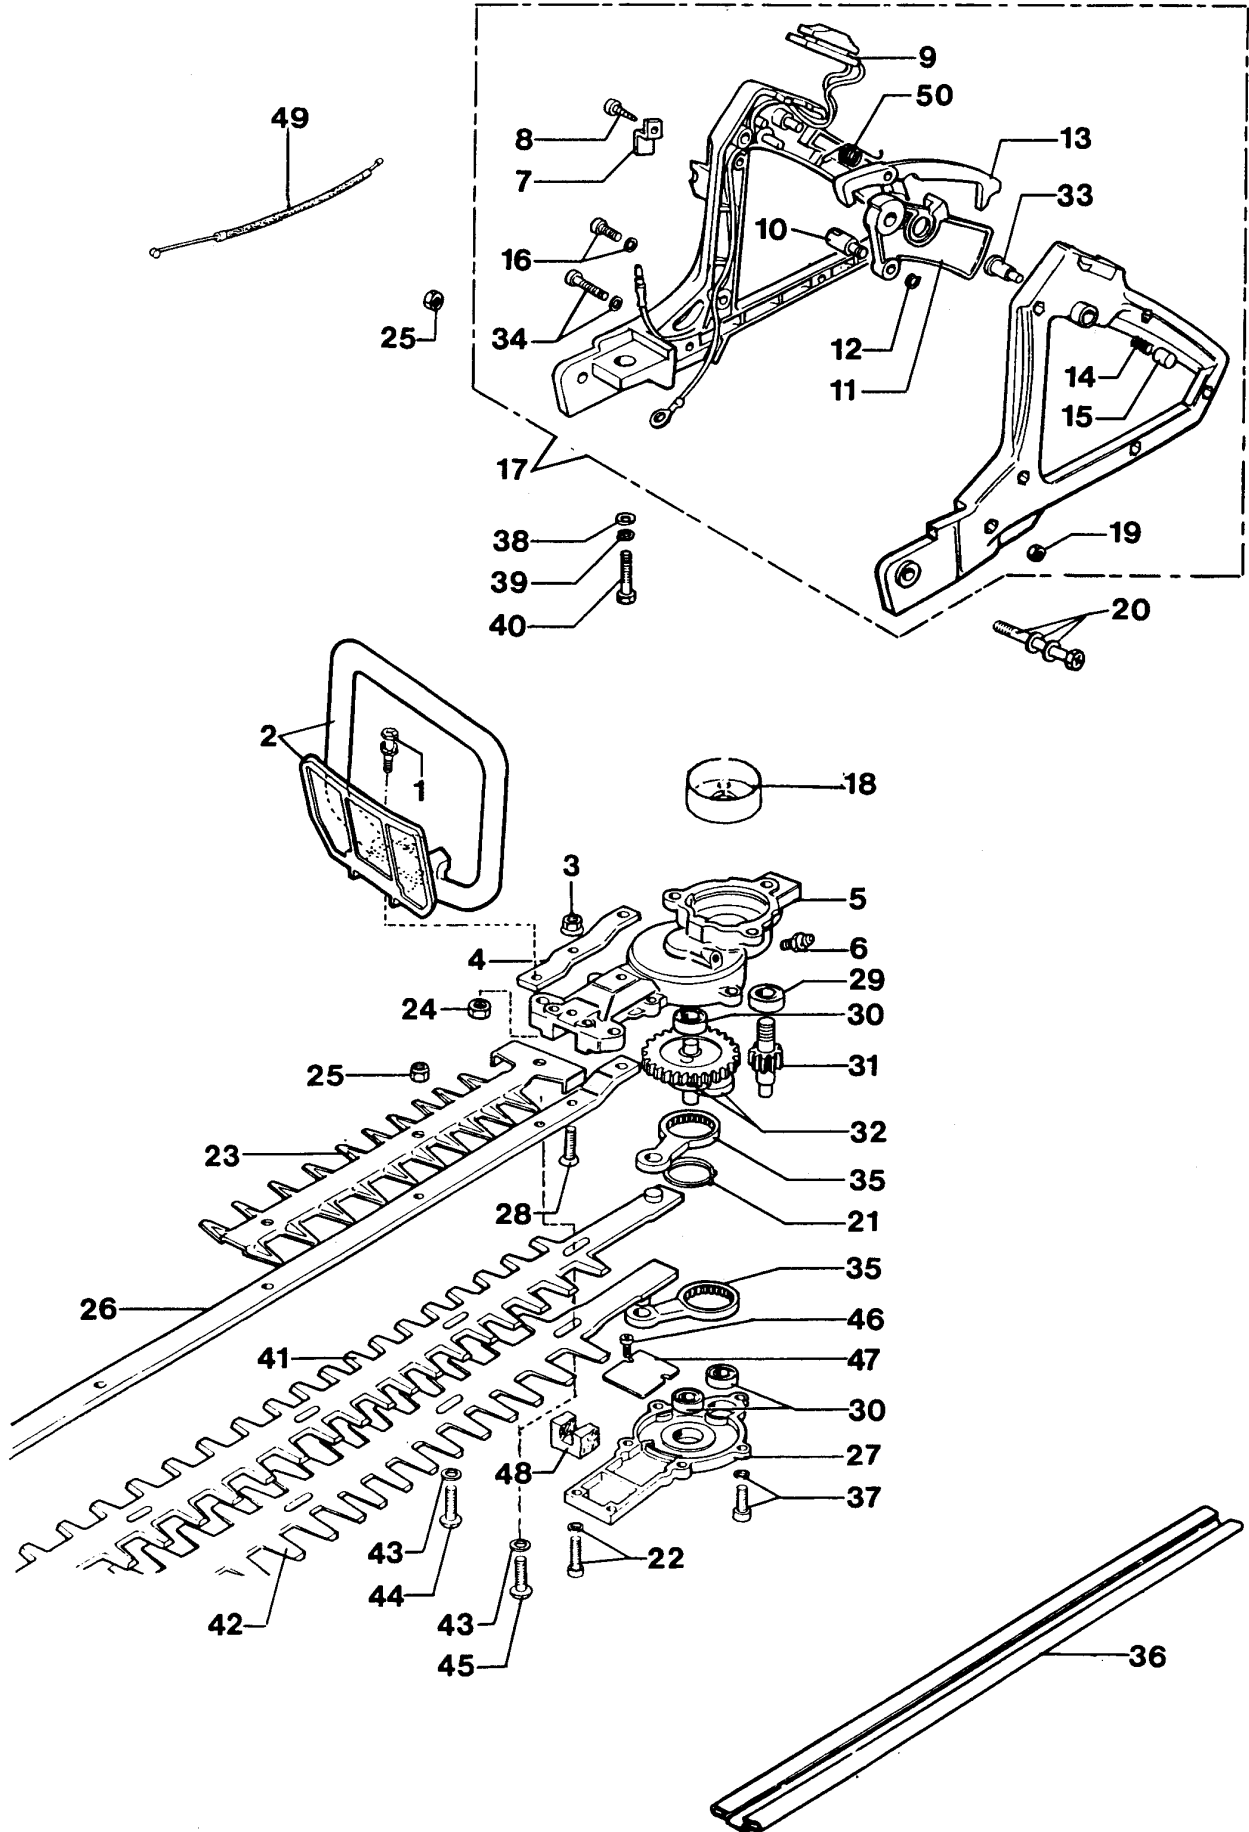

Ref.Nu	Qty	Part number	Description	Validity from	Validity till	Notes	Bulletin
1	1	4159057	Screw				
2	1	4159058	Handle				
3	2	4159059	Nut				
4	1	4159055	Plate				
5	1	4159056	Half crankcase				
6	1	4159063	Nipple				
7	1	4159039	Clamp				
8	1	3960012	Screw				
9	1	4159198	Switch				
10	1	4159040	Pin				
11	1	4159042	Throttle lever				
12	1	4159043	Ring				
13	1	4159197	Lever				
14	1	4159045	Spring				
15	1	4159046	Button				
16	1	4159048	Screw				
17	1	4159190A	Handlebar				
18	1	Z388411410	Clutch drum				
19	2	3912004	Nut				
20	1	4159099	Screw				
21	1	4159127	Ring				
22	4	4159079	Screw				
23	1	4159191	Guard				
24	1	034000013	Nut				
25	4	3914006R	Nut				
26	1	Z387311611	Slide				
27	1	4159076	Gear case				
28	2	4159071	Screw				
29	1	3035023R	Bearing				
30	1	3035038R	Bearing				
31	1	4159066	Sprocket				
32	1	4159193	Shaft				
33	1	4159044	Pin				
34	1	4159049	Screw				
35	2	4159069	Connecting rod				
36	1	Z683691140	Guard				
37	4	4159078	Screw				
38	1	3918010R	Washer				
39	1	3819006R	Grower				
40	1	3801066	Screw				
41	1	Z387311720R	Blade				
42	1	Z387311730	Blade				
43	4	4159080	Washer				
44	4	4159081	Screw				
45	4	4159082	Screw				
46	2	4159073	Screw				
47	1	4159077	Plate				
48	1	4159074	Felt				
49	1	Z560183100	Throttle cable				
50	1	4159199	Spring				