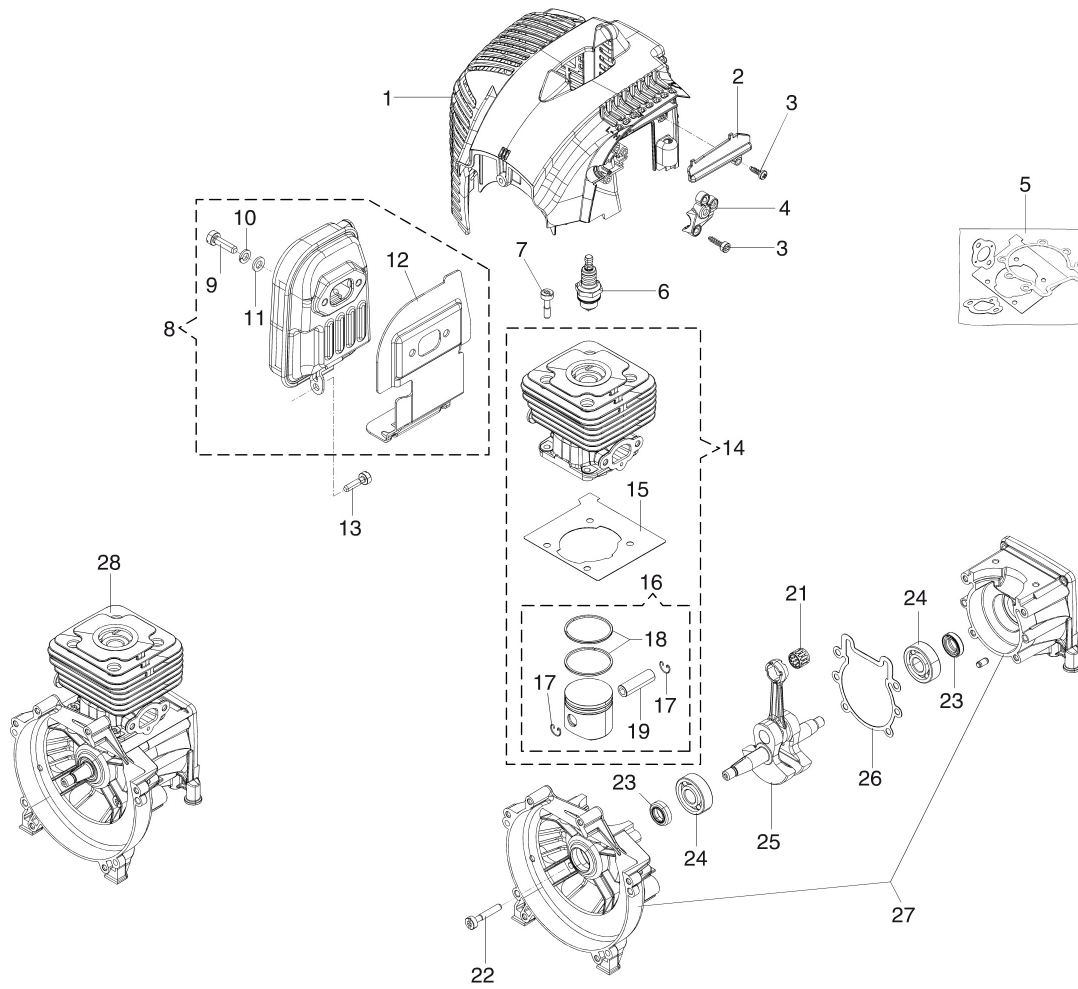

Illustration Engine

Ref.Nu	Qty	Part number	Description	Validity from	Validity till	Notes	Bulletin
1	1	61382021R	Engine cover				
2	1	61380050R	Cover				
3	4	3960087AR	Screw				
4	1	61250250R	Stopper				
5	1	61202038BR	Gasket set				
6	1	3055118	Spark plug				
7	4	3891048R	Screw				
8	1	61422017R	Muffler assy				
9	2	3891086R	Screw				
10	2	3819010R	Washer				
11	2	3916006R	Washer				
12	1	61380036AR	Deflector				
13	1	3891048R	Screw				
14	1	61350209C	Complete cylinder Ø42				
15	1	61350272R	Gasket				
16	1	61350208	Piston assy Ø42				
17	2	007201198R	Ring				
18	2	50070128R	Piston ring Ø42				
19	1	61350174R	Piston pin				
21	1	3037014R	Bearing				
22	4	3891057R	Screw				
23	2	094000099R	Seal ring				
24	2	094000006R	Bearing				
25	1	61350177BR	Crankshaft				
26	1	61200006AR	Gasket				
27	1	61350346	Crankcase assy				
28	1	61352061ER	Short block				