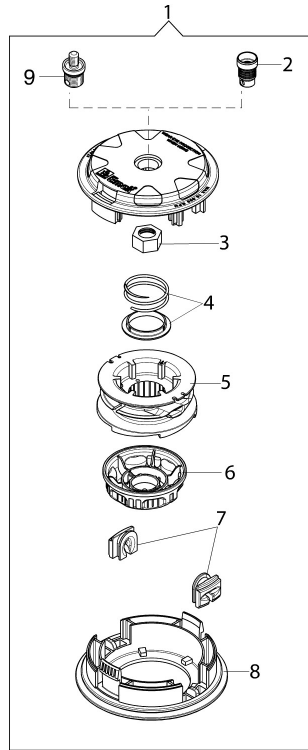

Illustration Transmission

Ref.Nu	Qty	Part number	Description	Validity from	Validity till	Notes	Bulletin
43	1	61380064R	Throttle lever				
44	1	3891054R	Screw				
45	1	61420025R	Cable				
46	1	61420024R	Throttle cable				
47	1	61370114R	Lever				
48	1	4100098BR	Spring				
49	1	56550185R	Button				
50	1	61382024R	Handle and knob				
51	1	61040140R	Knob				

Illustration Accessories

Ref.Nu	Qty	Part number	Description	Validity from	Validity till	Notes	Bulletin
1	1	63129007	Load & Go nylon head				
2	1	63120041R	Insert				
3	1	63120040R	Nut				
4	1	63120031R	Kit spring				
5	1	63120020AR	Nylon spool				
6	1	63120007AR	Knob				
7	2	63120001R	Bushing				
8	1	63120005R	Cover				
9	1	63120042R	Insert (male)				
10	1	61380124	Disc guard				
11	2	3960040R	Screw				
12	1	4174275R	Blade				
13	1	61380126	Skirt w/blade				
14	1	4174278R	Plate				
15	4	3802004DR	Screw				
16	1	61052031R	Tool kit				
17	1	61420037	Labels kit				
18	1	63070002AR	Harness				
19	1	4095673BR	3-tooth blade				
20	1	4095681AR	4-tooth blade				
21	1	63070039R	Hook				