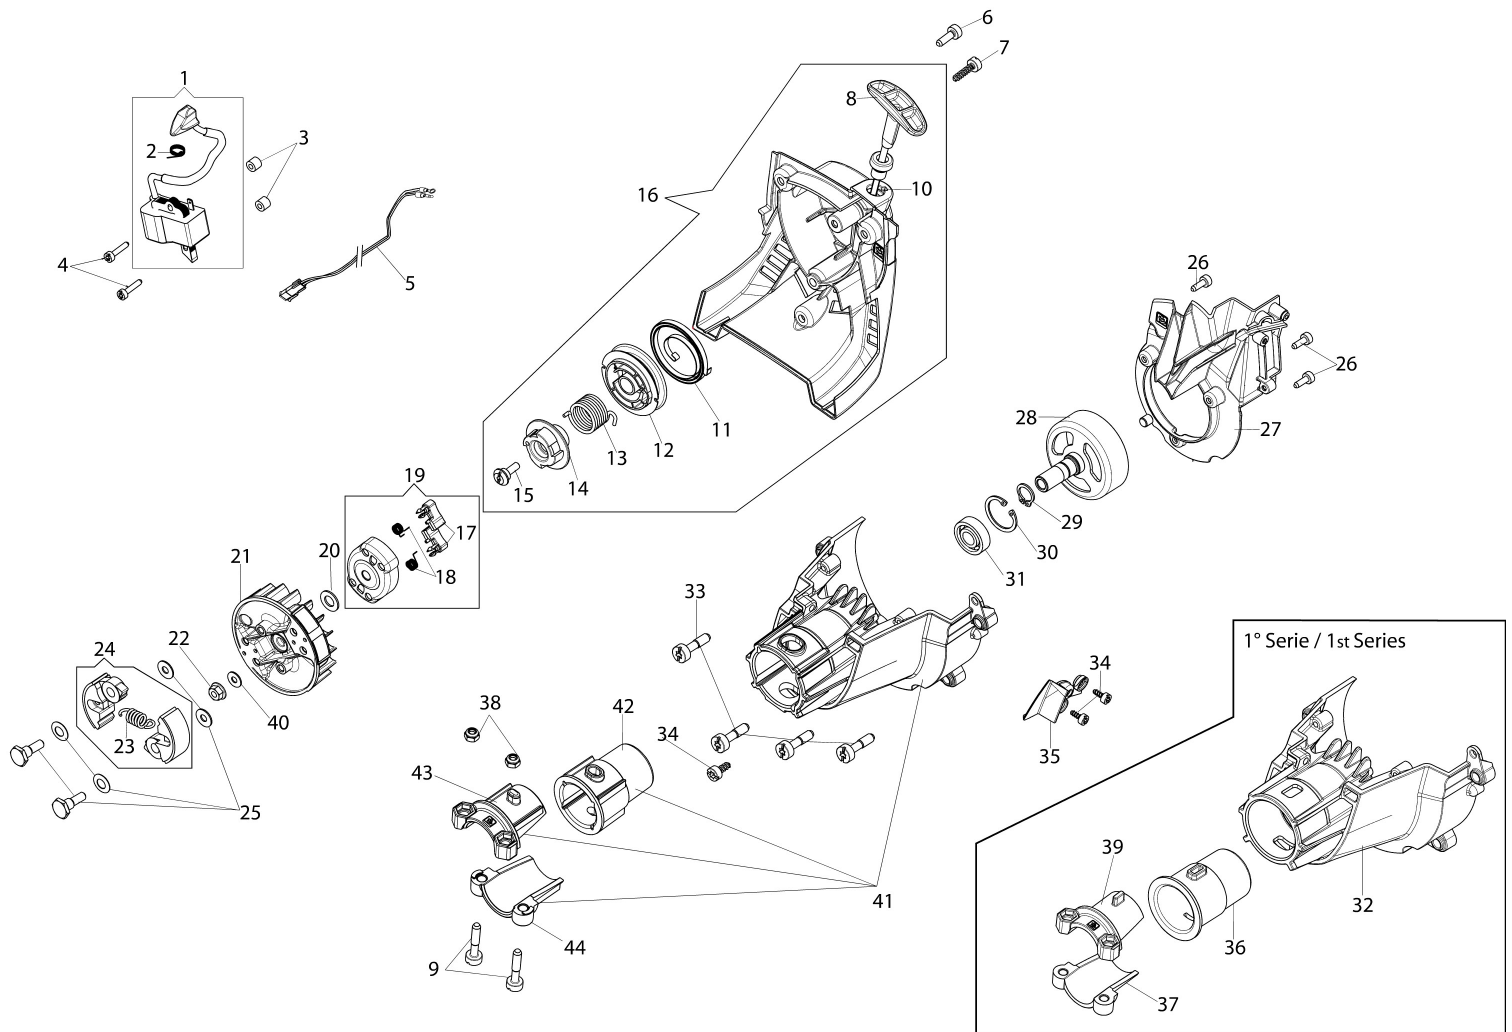

Illustration Starter Assy and clutch

Illustration Starter assy and clutch

Ref.Nu	Qty	Part number	Description	Validity from	Validity till	Notes	Bulletin
1	1	2501002R	Ignition coil				
2	1	50050127	Spring				
3	2	50160218	Spacer				
4	2	3891020R	Screw				
5	1	61370059R	Cable				
6	3	3891043R	Screw				
7	1	3893060R	Screw				
8	1	61370082R	Handle				
9	2	3891050R	Screw				
10	1	61370024R	Rope				
11	1	61070036R	Spring				
12	1	61370022AR	Starter pulley				
13	1	61370237R	Spring				
14	1	61370023R	Sprocket				
15	1	50160024	Screw				
16	1	61370231R	Starter assy			Rosso; Red	
17	2	61370014R	Pawl				
18	2	61070039R	Spring				
19	1	61370013R	Clutch driver				
20	1	3064034	Washer				
21	1	58070133R	Flywheel				
22	1	3912014R	Nut				
23	1	61070090R	Spring				
24	1	61070091AR	Clutch				
25	1	61370257	Kit pin + Belleville washer + spacer ring				
26	3	3891009R	Screw				
27	1	61370090R	Flange				
28	1	61170050BR	Clutch drum				
29	1	3024012R	Snap ring				
30	1	3025019	Ring				
31	1	3035023R	Bearing				
32	1	61370079R	Starter case		SN 9256419999		BT6-105-09/16
33	4	3891046R	Screw				
34	3	3893009R	Screw				
35	1	61370091AR	Cover				
36	1	61370030R	Sleeve		SN 9256419999		BT6-105-09/16
37	1	61370028AR	Adaptor		SN 9256419999		BT6-105-09/16
38	2	3914003R	Nut				
39	1	61370029AR	Adaptor		SN 9256419999		BT6-105-09/16
40	1	3819031R	Washer				
41	1	61370556	Starter case set	SN 9256420001			BT6-105-09/16