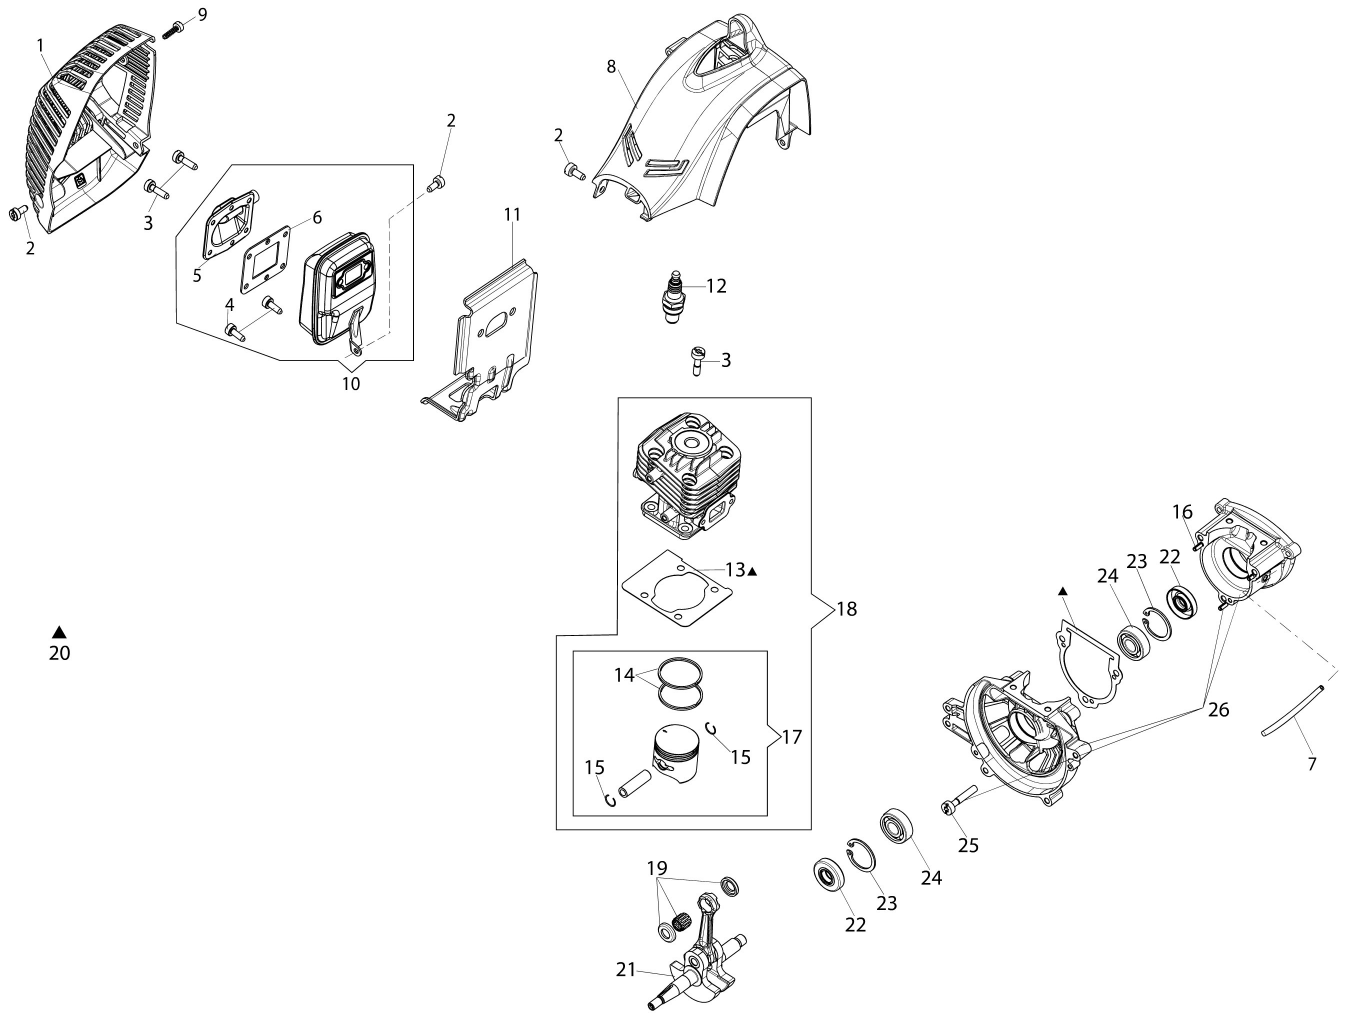

Illustration Engine

Ref.Nu	Qty	Part number	Description	Validity from	Validity till	Notes	Bulletin
1	1	61370302R	Guard			Grigio; Grey	
2	4	3891037R	Screw				
3	6	3891047R	Screw				
4	6	012000028	Screw				
5	1	58070143R	Cover				
6	1	58070144R	Gasket				
7	1	094600126	Tube				
8	1	61370189R	Cover			Rosso; Red	
9	1	3893060R	Screw				
10	1	61370202AR	Complete muffler				
11	1	61370143R	Deflector				
12	1	3055112	Spark plug				
13	1	58070011R	Gasket				
14	2	3123002AR	Piston ring	SN 9256200001			BT6-102-05/16
15	2	58070166R	Ring				
16	5	61280044R	Plug				
17	1	61370252A	Piston assy Ø32	SN 9256200001			BT6-102-05/16
18	1	61370253B	Complete cylinder Ø32	SN 9256200001			BT6-102-05/16
19	1	61370254	Set roller cage and washer				
20	1	61370255	Gasket set				
21	1	58070045R	Shaft				
22	2	3050042R	Ring				
23	2	3025018R	Ring				
24	2	3034007R	Bearing				
25	3	3891051R	Screw				
26	1	61370085R	Crankcase assy				

Illustration Transmission

Illustration Transmission

Ref.Nu	Qty	Part number	Description	Validity from	Validity till	Notes	Bulletin
1	4	3891043R	Screw				
2	1	61370052R	Clamp				
3	1	61370259	Handle				
4	5	3893060R	Screw				
5	1	61370043R	Lever				
6	1	61370260	Lever group				
7	1	61370044AR	Throttle lever				
8	1	61370198R	Spacer				
9	1	4162154B	Knob				
10	1	61370330R	Tube Ø24				
11	1	61370337R	Drive shaft				
12	1	61370270	Complete handle				
13	1	61370032AR	Cable	SN 9256090324			BT6-101-03/16
14	1	61370220AR	Throttle cable				
15	1	4160463AR	Single harness				
16	1	61370214R	Tool kit				
17	1	61370446A	Labels kit				
18	1	61370134R	Band				
19	1	3914003R	Nut				
20	1	3891050R	Screw				