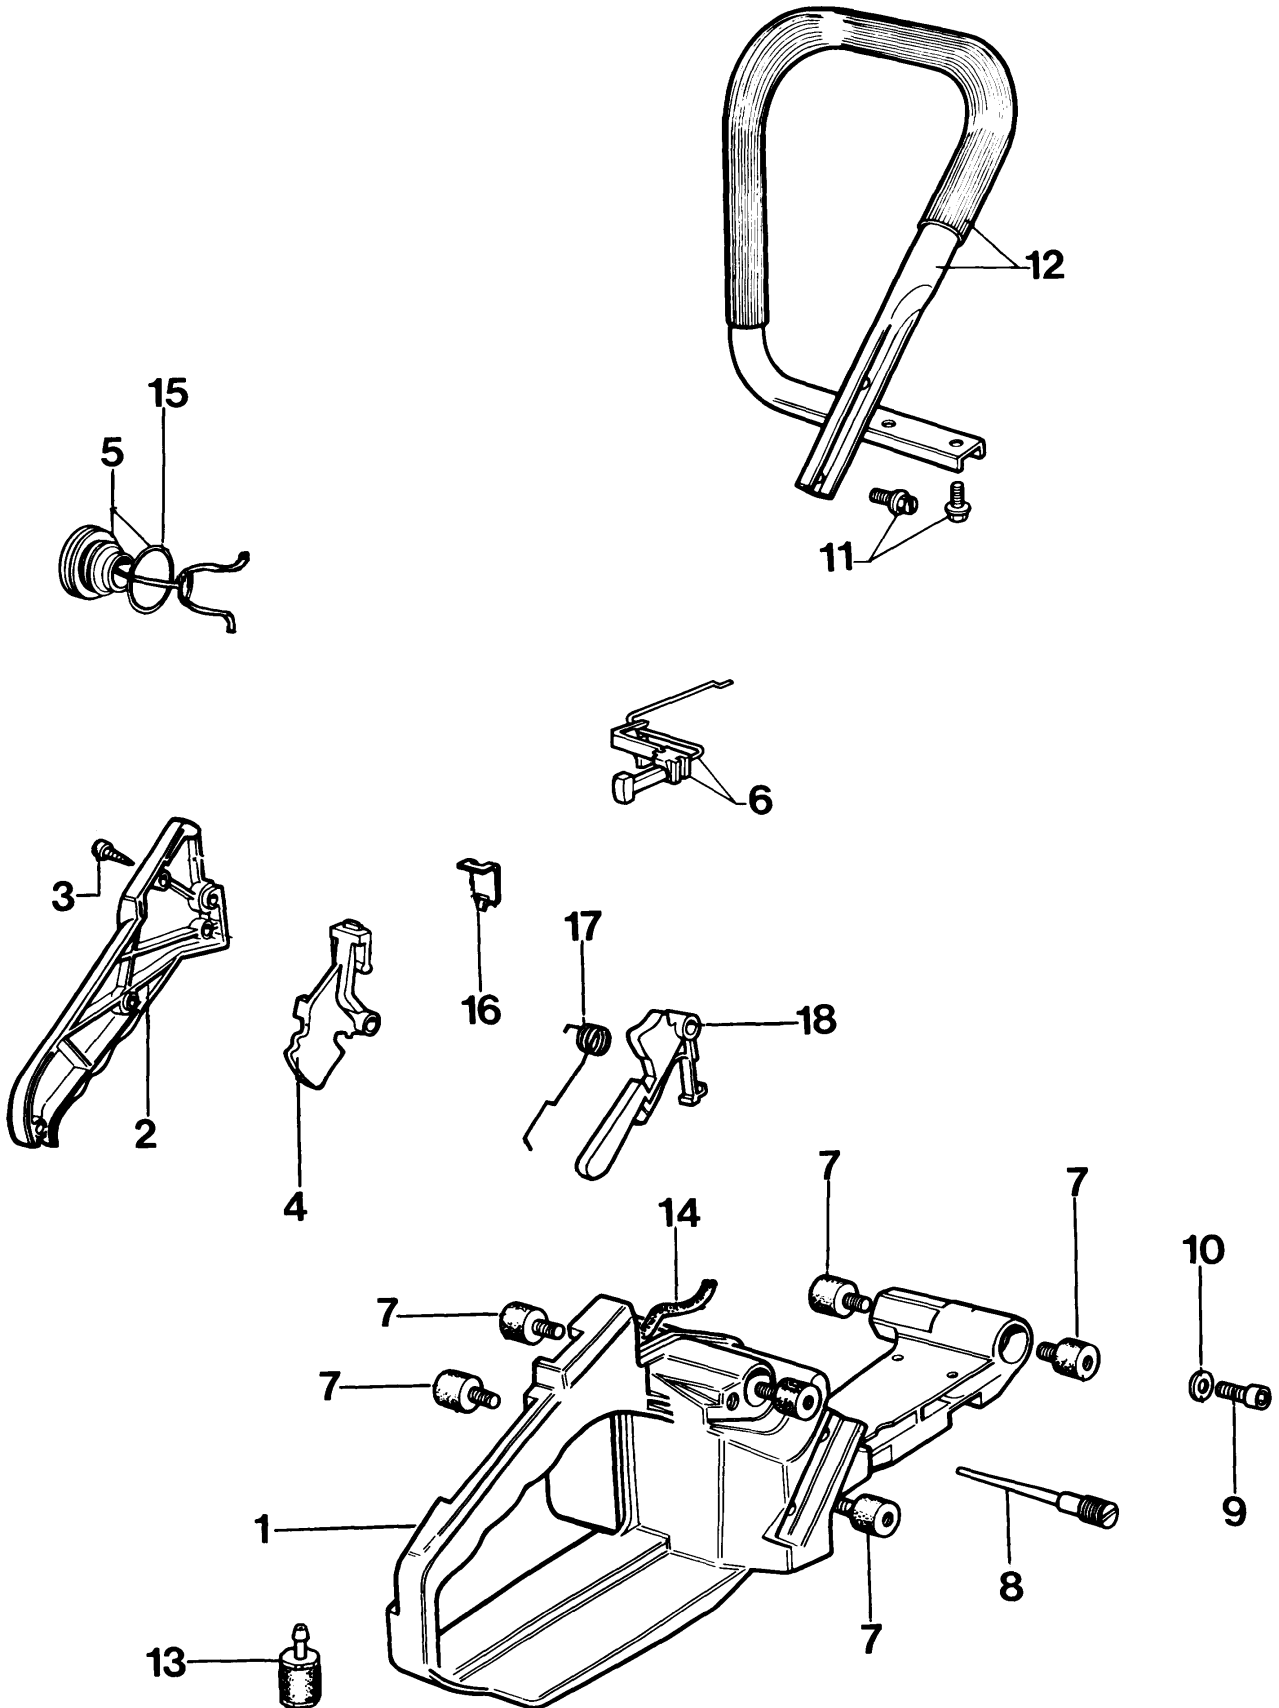

Ref.Nu	Qty	Part number	Description	Validity from	Validity till	Notes	Bulletin
1		098000079R	Starter rope				
2		097000064AR	Starter handle				
4		004000132R	Spring				
5		097000041A	Pulley				
6		3918006	Washer				
7		3908036	Screw				
9		004000142	Nut				
10		3833080	Washer				
11		005000361	Washer				
12		52012027	Pawl kit				
15		2317021R	Switch				
16		097000121A	Cable				
18		005000019	Spark plug				
19		094600169A	Spring				
20		094600097A	Spark plug cap				
22		3916004R	Washer				
23		006000315R	Washer				
24		094000227	Screw				
25		097000092AR	Screw				
26		098000060AR	Spring				
27		098000067BR	Starter case				
28		098000036BR	Ignition coil				
29		097000019C	Flange				
30		52010136BR	Flywheel				
31		3960017AR	Screw				

Ref.Nu	Qty	Part number	Description	Validity from	Validity till	Notes	Bulletin
1		50010148R	Nut				
2		097000207	Clutch drum				
3		097000011	Bearing				
4		006100730	Ring				
5		097000132R	Clutch				
6		097000097	Washer				
7		097000098R	Spring				
8		50010084	Plate				
9		097000105	Brake band				
10		006000300	Bushing				
11		097000114	Deflector				
12		3960045	Screw				
13		097000066	Plate				
14		097000322A	Chain cover				
15		3026003	Ring				
16		097000146	Lever				
17		099900152A	Spring				
18		097000107	Plug				
19		50010088AR	Spring				
20		097000102	Guard				
21		097000106	Plug				
22		50202011AR	Chain cover assy				
26		50070149	Guard				
33		097000275	Plate				

Ref.Nu	Qty	Part number	Description	Validity from	Validity till	Notes	Bulletin
1		098000320	Complete tank				
2		097000184	Cover				
3		3960040R	Screw				
4		50010157	Throttle lever				
5		097000135R	Cap				
6		52012044	Rod				
7		097000038AR	AV-mount				
8		099900083A	Breather valve				
9		006000251R	Screw				
10		3833073R	Washer				
11		097000061AR	Screw				
12		50200017R	Handle				
13		50010218R	Fuel filter				
14		098000319	Tube				
15		099900090	O-ring				
16		50010157	Throttle lever				
17		097000028R	Spring				
18		097000025AR	Lever				