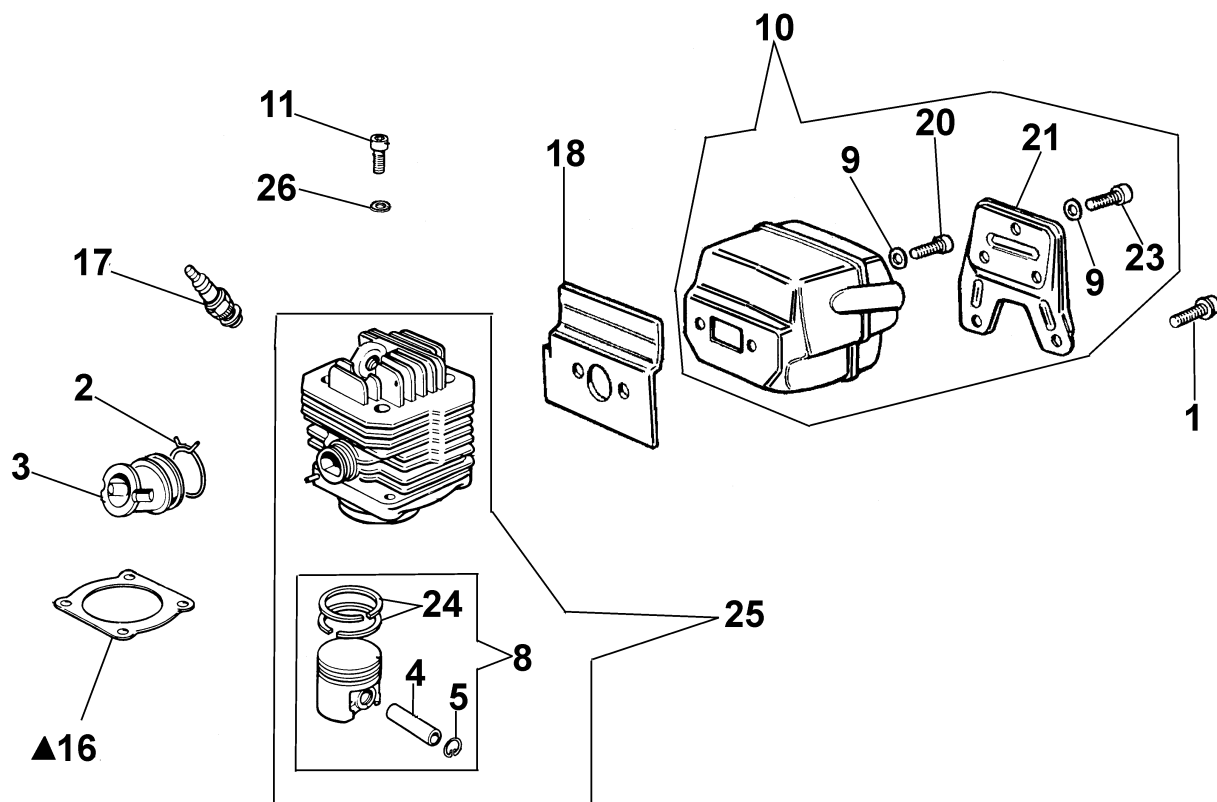

Ref.Nu	Qty	Part number	Description	Validity from	Validity till	Notes	Bulletin
1		028400110	Shutter				
2		035000160	Screw				
3		2318763	Spring				
4		097000161	Spring				
5		097000154	Shaft				
6		097000155	Shaft				
7		097000162	Screw				
8		097000164	Screw L				
9		097000163	Screw H				
10		097000223	Spring				
11		097000158	Jet				
12		035000162	Screw				
13		097000156	Cover				
14		003300202	Screw				
15		035000169	Spindle				
16		035000164	Spring				
17		006000325	Ball				
18		003300209	Screw				
19		035000151	Shutter				
20		035000149	Plate				
21		097000160	Lever				
22		003300036	Fittings				
23		097000157	Cover				
24		035000161	Screw				
25		097000224	Bushing				
26		097000512A	Carburetor kit WJ-72A				
27		2318672	Repair kit				
28		2318672	Repair kit