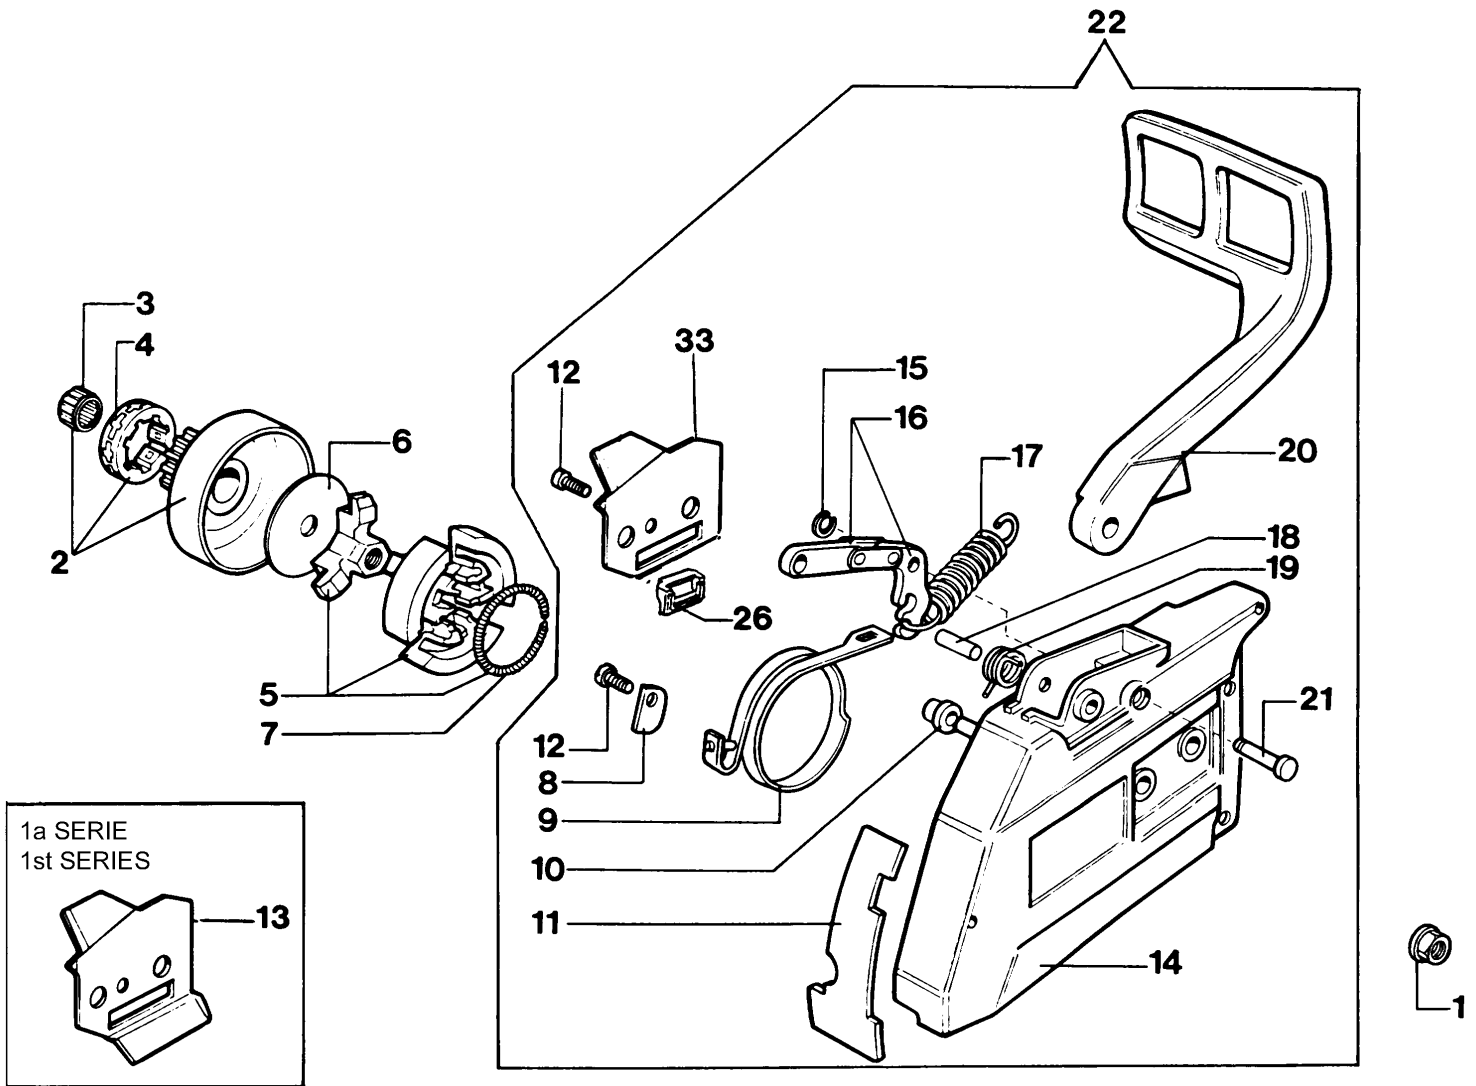

Ref.Nu	Qty	Part number	Description	Validity from	Validity till	Notes	Bulletin
1		098000079R	Starter rope				
2		097000064AR	Starter handle				
4		004000132R	Spring				
5		097000041A	Pulley				
6		3918006	Washer				
7		3908036	Screw				
9		004000142	Nut				
10		3833080	Washer				
11		005000361	Washer				
12		52012027	Pawl kit				
15		2317021R	Switch				
16		097000121A	Cable				
18		005000019	Spark plug				
19		094600169A	Spring				
20		094600097A	Spark plug cap				
22		3916004R	Washer				
23		006000315R	Washer				
24		094000227	Screw				
25		097000092AR	Screw				
26		098000060AR	Spring				
27		098000067BR	Starter case				
28		098000036BR	Ignition coil				
29		097000019C	Flange				
30		52010136BR	Flywheel				
31		3960017AR	Screw				

Ref.Nu	Qty	Part number	Description	Validity from	Validity till	Notes	Bulletin
1		50010148R	Nut				
2		097000207	Clutch drum				
3		097000011	Bearing				
4		006100730	Ring				
5		097000132R	Clutch				
6		097000097	Washer				
7		097000098R	Spring				
8		50010084	Plate				
9		097000105	Brake band				
10		006000300	Bushing				
11		097000114	Deflector				
12		3960045	Screw				
13		097000066	Plate				
14		097000322A	Chain cover				
15		3026003	Ring				
16		097000146	Lever				
17		099900152A	Spring				
18		097000107	Plug				
19		50010088AR	Spring				
20		097000102	Guard				
21		097000106	Plug				
22		50202011AR	Chain cover assy				
26		50070149	Guard				
33		097000275	Plate				

Ref.Nu	Qty	Part number	Description	Validity from	Validity till	Notes	Bulletin
1		098000320	Complete tank				
2		097000184	Cover				
3		3960040R	Screw				
4		50010157	Throttle lever				
5		097000135R	Cap				
6		52012044	Rod				
7		097000038AR	AV-mount				
8		099900083A	Breather valve				
9		006000251R	Screw				
10		3833073R	Washer				
11		097000061AR	Screw				
12		50200017R	Handle				
13		50010218R	Fuel filter				
14		098000319	Tube				
15		099900090	O-ring				
16		50010157	Throttle lever				
17		097000028R	Spring				
18		097000025AR	Lever				