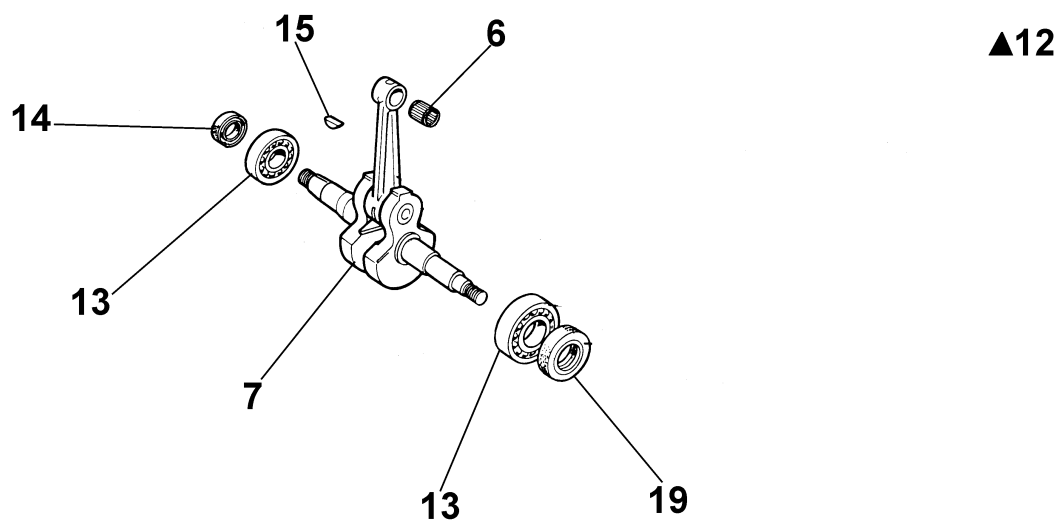

Ref.Nu	Qty	Part number	Description	Validity from	Validity till	Notes	Bulletin
1		028400110	Shutter				
2		035000160	Screw				
3		2318763	Spring				
4		097000161	Spring				
5		097000154	Shaft				
6		097000155	Shaft				
7		097000162	Screw				
8		097000164	Screw L				
9		097000163	Screw H				
10		097000223	Spring				
11		097000158	Jet				
12		035000162	Screw				
13		097000156	Cover				
14		003300202	Screw				
15		035000169	Spindle				
16		035000164	Spring				
17		006000325	Ball				
18		003300209	Screw				
19		035000151	Shutter				
20		035000149	Plate				
21		097000160	Lever				
22		003300036	Fittings				
23		097000157	Cover				
24		035000161	Screw				
25		097000224	Bushing				
26		097000512A	Carburetor kit WJ-72A				
27		2318672	Repair kit				
28		2318672	Repair kit