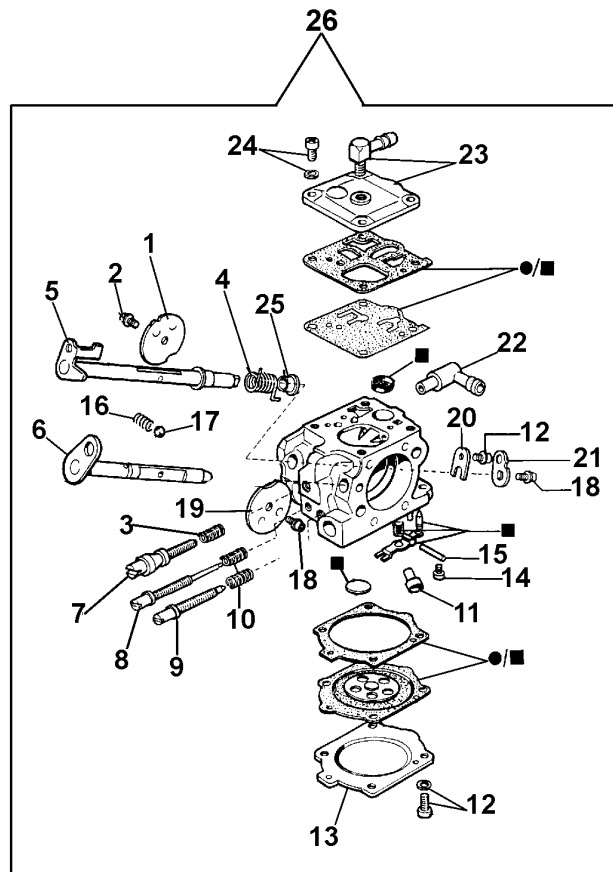

Ref.Nu	Qty	Part number	Description	Validity from	Validity till	Notes	Bulletin
1		098000320	Complete tank				
2		097000184	Cover				
3		3960040R	Screw				
4		50010157	Throttle lever				
5		097000135R	Cap				
6		52012044	Rod				
7		097000038AR	AV-mount				
8		099900083A	Breather valve				
9		006000251R	Screw				
10		3833073R	Washer				
11		097000061AR	Screw				
12		50200017R	Handle				
13		50010218R	Fuel filter				
14		098000319	Tube				
15		099900090	O-ring				
16		50010157	Throttle lever				
17		097000028R	Spring				
18		097000025AR	Lever				

compl. walbro WJ-44C

27 ■ KIT RIPARAZIONE
REPAIR KIT

28 ● KIT MEMBRANE & GUARNIZIONI
DIAPHRAGM & GASKET SET