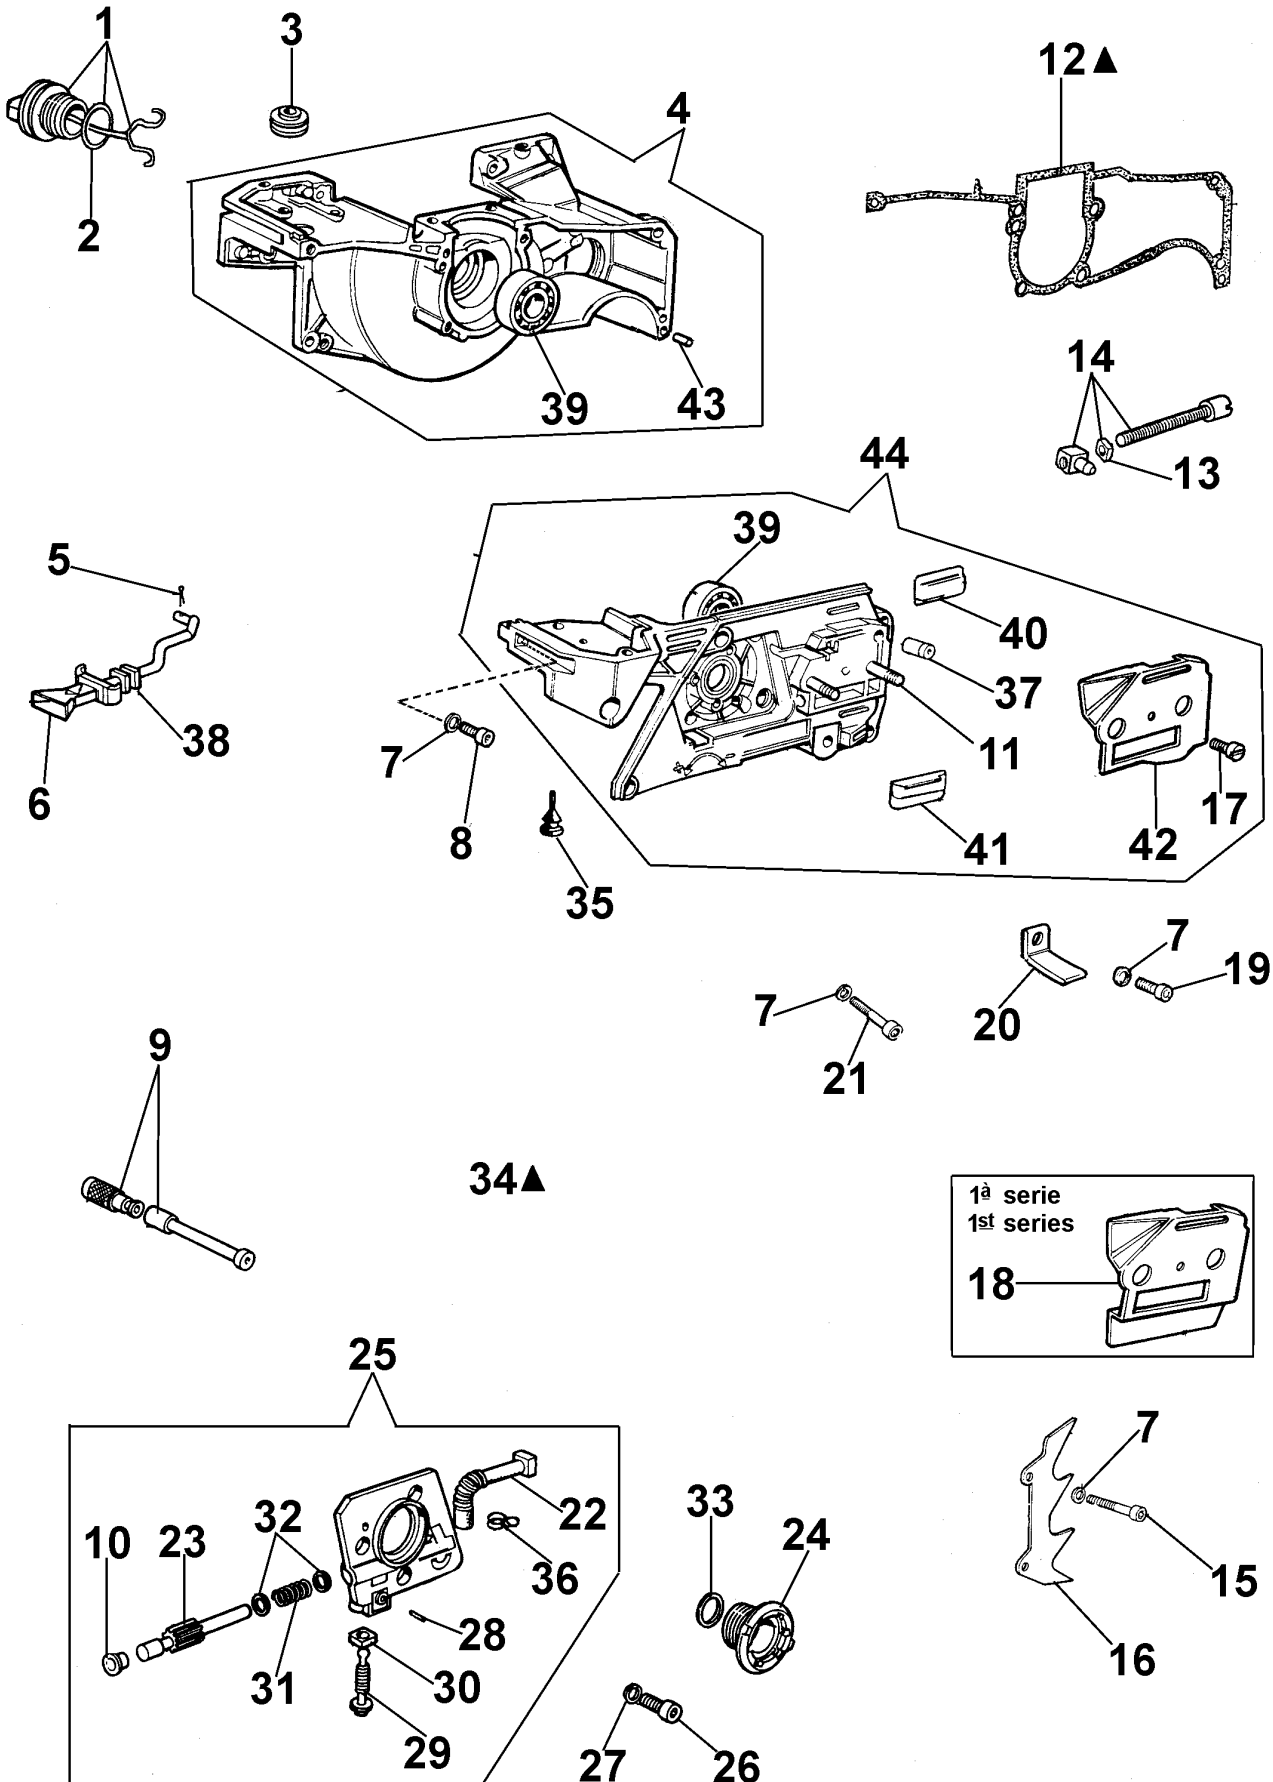

Ref.Nu	Qty	Part number	Description	Validity from	Validity till	Notes	Bulletin
1		50010148R	Nut				
2		097000207	Clutch drum				
3		097000011	Bearing				
4		006100730	Ring				
5		097000132R	Clutch				
6		097000097	Washer				
7		097000098R	Spring				
8		50010084	Plate				
9		097000105	Brake band				
10		006000300	Bushing				
11		097000114	Deflector				
12		3960045	Screw				
13		097000066	Plate				
14		097000322A	Chain cover				
15		3026003	Ring				
16		097000146	Lever				
17		099900152A	Spring				
18		097000107	Plug				
19		50010088AR	Spring				
20		097000102	Guard				
21		097000106	Plug				
22		50202011AR	Chain cover assy				
26		50070149	Guard				
33		097000275	Plate				

Ref.Nu	Qty	Part number	Description	Validity from	Validity till	Notes	Bulletin
1		097000092AR	Screw				
2		097000059A	Spring				
3		097000043	Manifold				
4		094500007R	Piston pin				
5		007201198	Ring				
6		026400017	Bearing				
7		097000001R	Crankshaft				
8		097000205B	Piston assy Ø50				
9		3033074	Washer				
10		097000356A	Muffler				
11		005100906AR	Screw				
12		097000215A	Gasket set				
13		099900006R	Bearing				
14		094500004R	Seal ring				
15		094500028R	Key				
16		52010458R	Gasket				
17		005000019	Spark plug				
18		097000094CR	Gasket				
19		099900014R	Seal ring				
20		3801045R	Screw				
21		097000342A	Cover				
22		097000090B	Cover				
23		3801052R	Screw				
24		097000055R	Piston ring Ø50				
25		097000206C	Complete cylinder				
26		3833076	Washer				