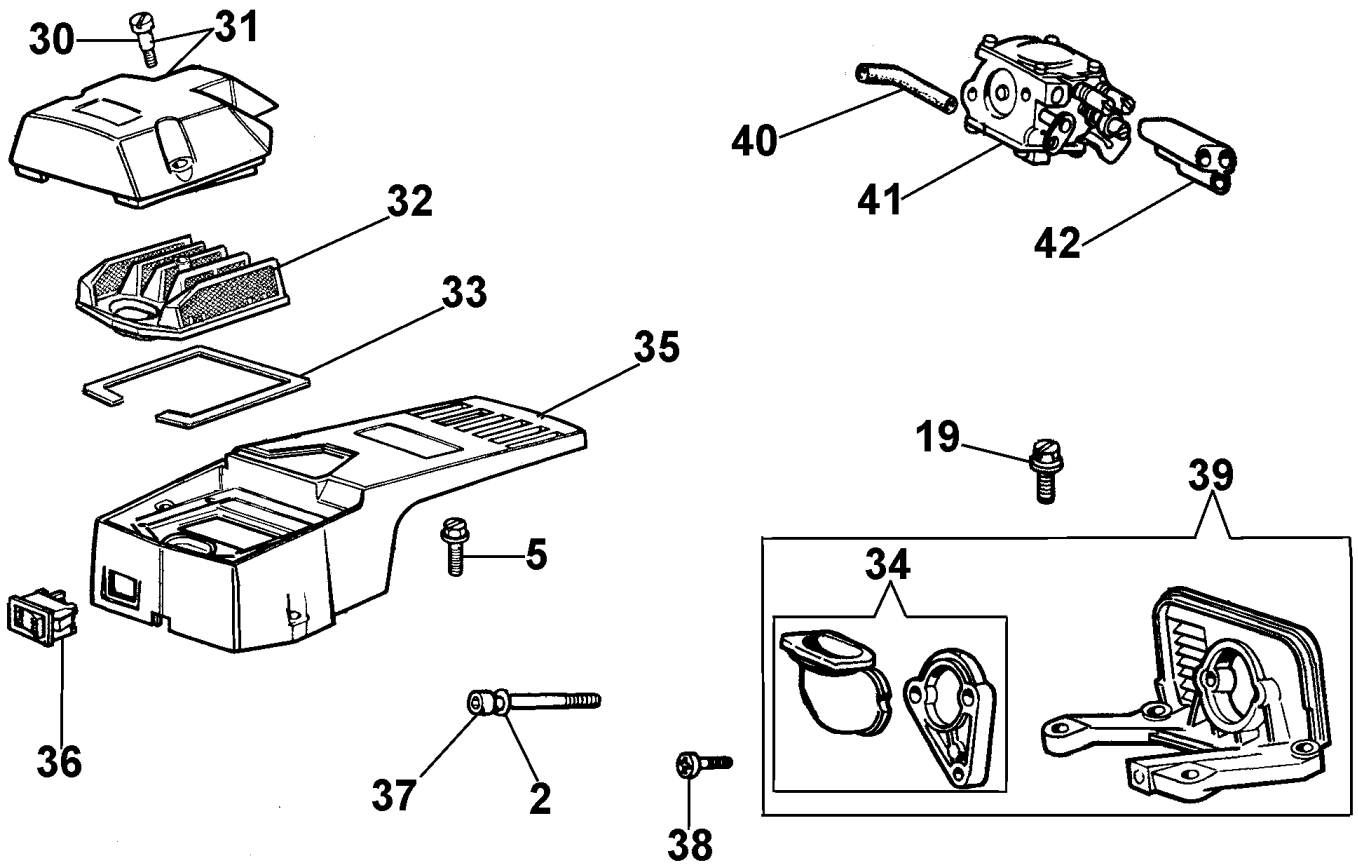

Ref.Nu	Qty	Part number	Description	Validity from	Validity till	Notes	Bulletin
1		098000079R	Starter rope				
2		097000064AR	Starter handle				
4		004000132R	Spring				
5		097000041A	Pulley				
6		3918006	Washer				
7		3908036	Screw				
9		004000142	Nut				
10		3833080	Washer				
11		005000361	Washer				
12		52012027	Pawl kit				
15		2317021R	Switch				
16		097000121A	Cable				
18		005000019	Spark plug				
19		094600169A	Spring				
20		094600097A	Spark plug cap				
22		3916004R	Washer				
23		006000315R	Washer				
24		094000227	Screw				
25		097000092AR	Screw				
26		098000060AR	Spring				
27		098000067BR	Starter case				
28		098000036BR	Ignition coil				
29		097000019C	Flange				
30		52010136BR	Flywheel				
31		3960017AR	Screw				

Ref.Nu	Qty	Part number	Description	Validity from	Validity till	Notes	Bulletin
1		50010148R	Nut				
2		097000207	Clutch drum				
3		097000011	Bearing				
4		006100730	Ring				
5		097000132R	Clutch				
6		097000097	Washer				
7		097000098R	Spring				
8		50010084	Plate				
9		097000105	Brake band				
10		006000300	Bushing				
11		097000114	Deflector				
12		3960045	Screw				
13		097000066	Plate				
14		097000322A	Chain cover				
15		3026003	Ring				
16		097000146	Lever				
17		099900152A	Spring				
18		097000107	Plug				
19		50010088AR	Spring				
20		097000102	Guard				
21		097000106	Plug				
22		50202011AR	Chain cover assy				
26		50070149	Guard				
33		097000275	Plate				

Ref.Nu	Qty	Part number	Description	Validity from	Validity till	Notes	Bulletin
1		098000320	Complete tank				
2		097000184	Cover				
3		3960040R	Screw				
4		50010157	Throttle lever				
5		097000135R	Cap				
6		52012044	Rod				
7		097000038AR	AV-mount				
8		099900083A	Breather valve				
9		006000251R	Screw				
10		3833073R	Washer				
11		097000061AR	Screw				
12		50200017R	Handle				
13		50010218R	Fuel filter				
14		098000319	Tube				
15		099900090	O-ring				
16		50010157	Throttle lever				
17		097000028R	Spring				
18		097000025AR	Lever				