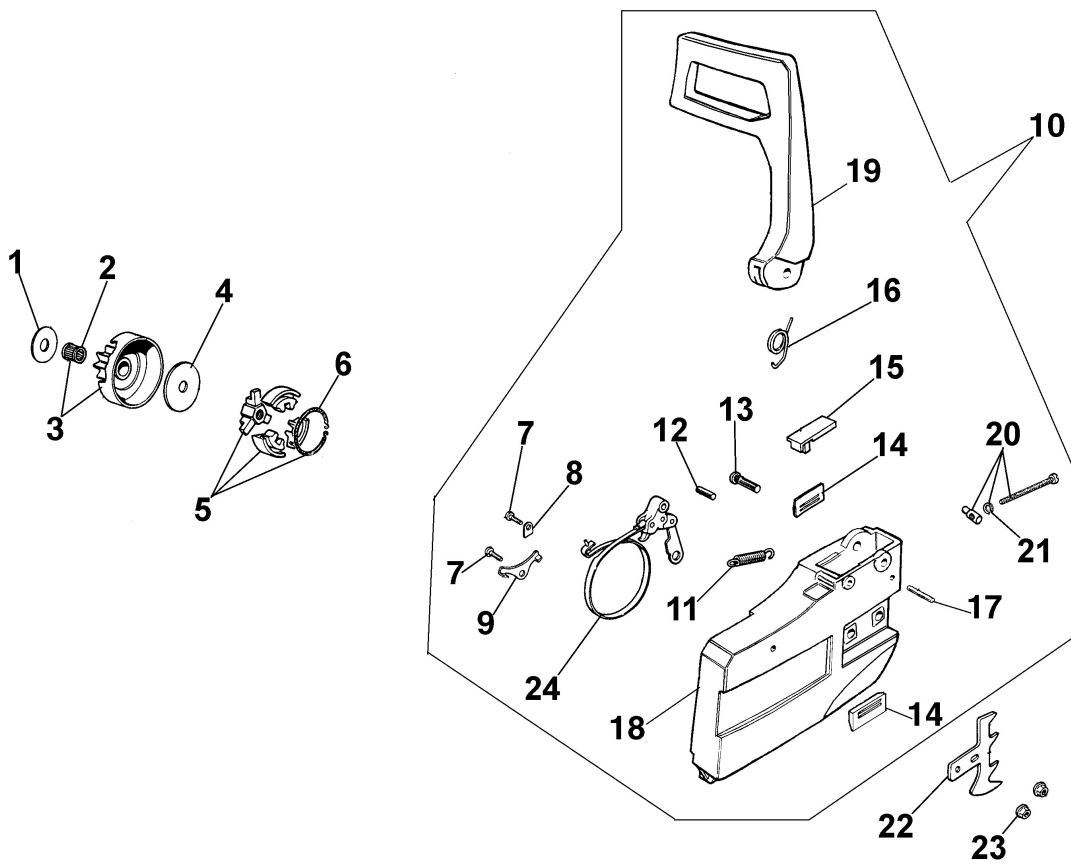

Illustration Tank and air filter

Ref.Nu	Qty	Part number	Description	Validity from	Validity till	Notes	Bulletin
43	1	094600103	Band				
44	1	094600070	Screw guide				
45	1	005000347AR	Grommet				
46	1	094600131B	Support				
47	1	094600018	Manifold				
48	1	094600359	Clamp				

Illustration Handle and brake

Ref.Nu	Qty	Part number	Description	Validity from	Validity till	Notes	Bulletin
1	1	094500033	Washer				
2	1	005000165R	Bearing				
3	1	094500761A	Chain sprocket .325				
4	1	004000352R	Washer				
5	1	094000129AR	Clutch				
6	1	094500029	Spring				
7	10	094600041AR	Screw				
8	1	094600198	Plate				
9	1	095000286	Plate				
10	1	095100055R	Chain cover				
11	1	095000219AR	Spring				
12	1	095000291	Plug				
13	1	095000226	Plug				
14	1	095000222	Guard				
15	1	094600370	Cover				
16	1	095000220	Spring				
17	1	095000290	Plug				
18	1	095100086	Chain cover				
19	1	095100038	Guard				
20	1	50012026	Chain tensioner screw				
21	1	50010079	Clamp				
22	1	094600074R	Spike				
23	2	50010148R	Nut				
24	1	094600178R	Brake band				
25	1	094600068C	Spring				
26	1	095100039	Throttle				
27	1	095100059	Cover				
28	3	094600101AR	Spring				
29	1	094600077	Strap				
30	1	095100043	Handle				
31	1	095100041	Handle				
32	1	099900297	Screw				
33	1	095100058	Handle				
34	1	094600059	Throttle cable				
35	1	094600451	Washer				
36	1	094600198	Plate				
37	1	095100040	Throttle lever				