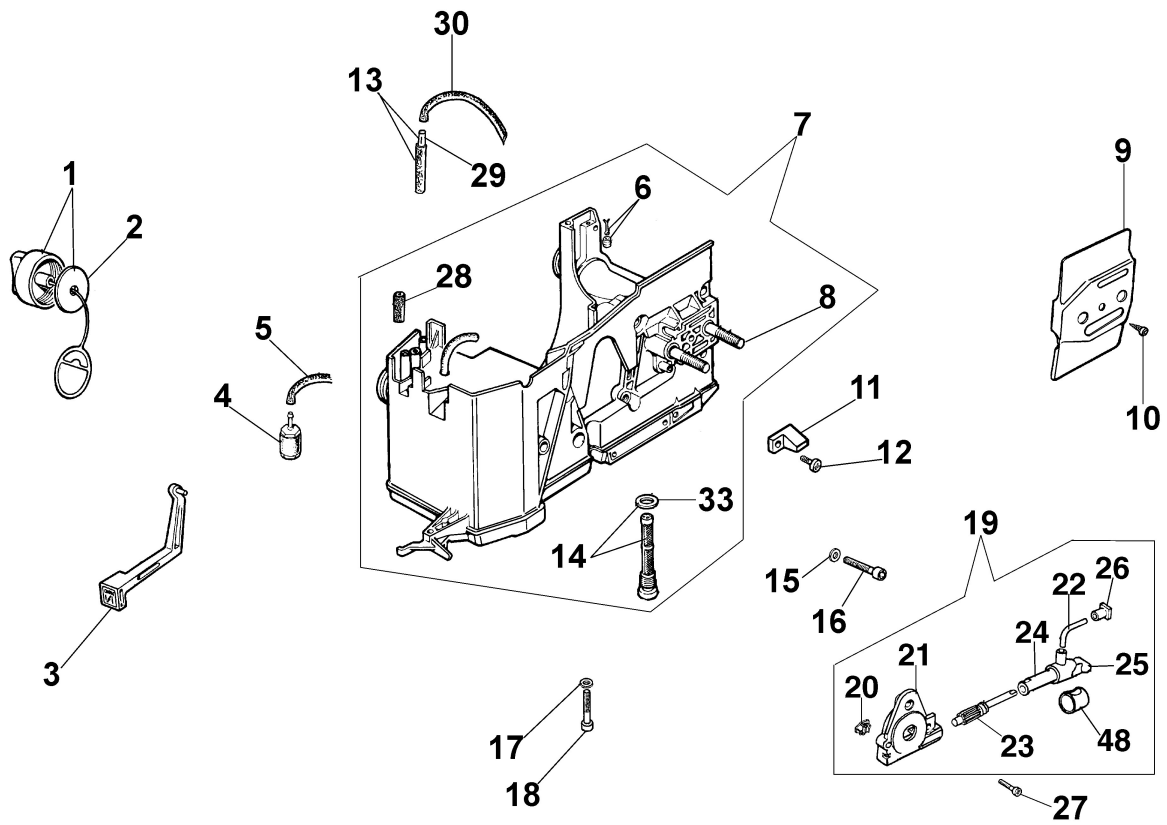

Illustration Tank and air filter

Illustration Tank and air filter

Ref.Nu	Qty	Part number	Description	Validity from	Validity till	Notes	Bulletin
1	1	093500422R	Cap				
2	1	094000078R	Gasket				
3	1	094600365A	Starter lever				
4	1	50010218R	Fuel filter				
5	1	094600172	Tube				
6	1	094600079	Oil breather valve				
7	1	095100128	Tank				
8	2	094500141AR	Stud				
9	1	094600044	Plate				
10	1	012000028	Screw				
11	1	094600369R	Guard				
12	7	094600041AR	Screw				
13	1	035000081	Complete valve				
14	1	094500390A	Oil filter				
15	3	3819006R	Washer				
16	3	093800060B	Screw				
17	4	3833073R	Washer				
18	4	006100303R	Screw				
19	1	094100036	Oil pump				
20	1	094100024	Clamp				
21	1	094100018	Support				
22	1	094600063	Pipe				
23	1	094100017	Piston pump				
24	1	094100020	Pump body				
25	1	094600046A	Fittings				
26	1	094600062	Fittings				
27	3	093000140	Screw				
28	1	074000167R	Seal flange				
29	1	005200941	Pipe				
30	1	094100027A	Tube				
31	1	095100056	Cover				
32	1	093000468A	Screw				
33	1	094500010A	Washer				
34	1	094500183	Tube				
35	1	094100008A	Filter support				
36	1	094100009R	Air filter				
37	1	2317021R	Switch				
38	1	095100077A	Cylinder cover				
39	2	3912005R	Nut				
40	1	094600126	Tube				
41	1	094600056	Flange				
42	1	094100179	Carburetor WT-494				