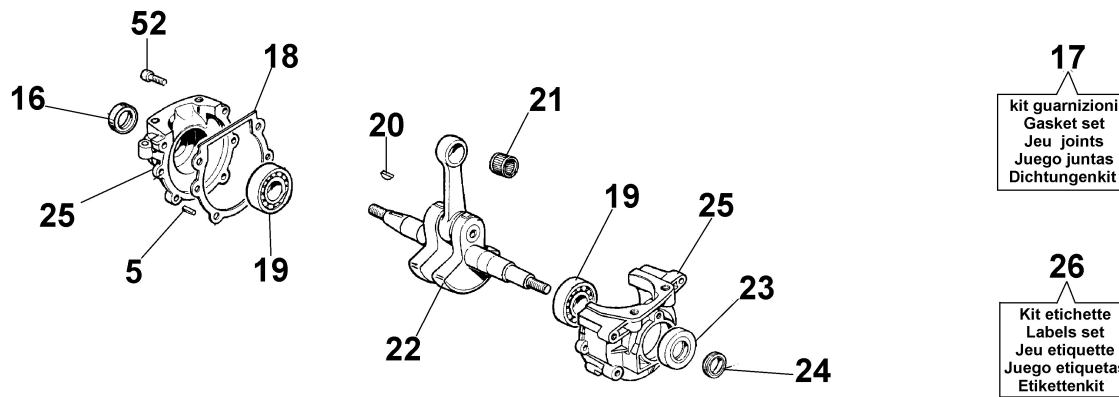

17
kit guarnizioni
Gasket set
Jeu joints
Juego juntas
Dichtungenkit

26
Kit etichette
Labels set
Jeu etiquette
Juego etiquetas
Etikettenkit

Illustration Engine

Ref.Nu	Qty	Part number	Description	Validity from	Validity till	Notes	Bulletin
1	1	3055101	Spark plug				
2	1	094600436R	Gasket				
3	4	005100906AR	Screw				
4	1	094600358	Plate				
5	2	094600042	Plug				
6	2	094000015R	Piston ring Ø42				
7	2	004900061R	Ring				
8	1	093800005	Piston pin				
9	1	094100051	Piston assy Ø42				
10	1	094100050	Cylinder				
11	2	094600039	Screw				
12	1	094600024	Plate				
13	2	3933100R	Nut				
14	1	094600057	Gasket				
15	1	094600176	Muffler				
16	1	094500004R	Seal ring				
17	1	094600414	Gasket set				
18	1	094600043BR	Gasket				
19	2	3034012R	Bearing				
20	1	4098232R	Key				
21	1	094000005	Bearing				
22	1	094100002	Crankshaft				
23	1	3050015AR	Seal ring				
24	1	094600033	Worm gear				
25	1	094600393	Cover				
26	1	094100084	Labels kit				
27	1	097000064AR	Starter handle				
28	1	4098073R	Starter rope				
29	1	093800020R	Starter case				
30	1	004000132R	Spring				
31	1	094000033AR	Starter pulley				
32	1	094500034R	Washer				
33	1	094100151R	Flywheel				
34	1	094600041AR	Screw				
35	1	093800020R	Starter case				
36	2	094000227	Screw				
37	2	3916004R	Washer				
38	2	006000315R	Washer				
39	1	094600305B	Cable				
40	1	094100006	Flange				
41	1	3912009	Nut				
42	1	3833080R	Washer