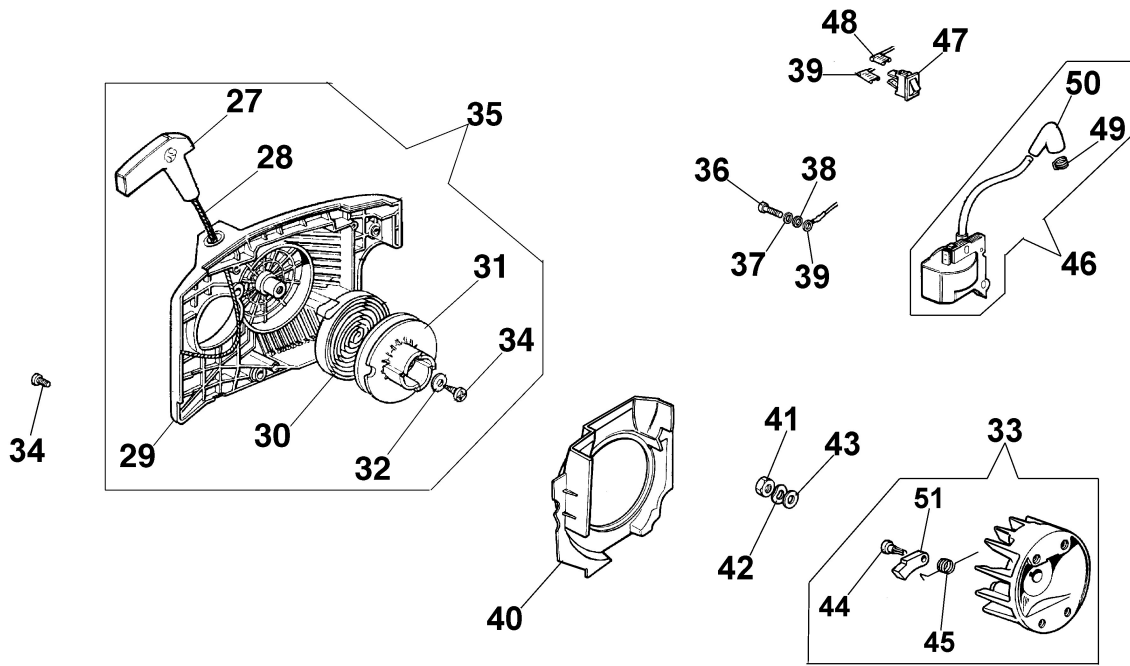

17
kit guarnizioni
Gasket set
Jeu joints
Juego juntas
Dichtungenkit

26
Kit etichette
Labels set
Jeu etiquette
Juego etiquetas
Etikettenkit

Illustration Engine

Ref.Nu	Qty	Part number	Description	Validity from	Validity till	Notes	Bulletin
1	1	3055101	Spark plug				
2	1	094600436R	Gasket				
3	4	005100906AR	Screw				
4	1	094600358	Plate				
5	2	094600042	Plug				
6	2	094000015R	Piston ring Ø42				
7	2	004900061R	Ring				
8	1	093800005	Piston pin				
9	1	094100051	Piston assy Ø42				
10	1	094100050	Cylinder				
11	2	094600039	Screw				
12	1	094600024	Plate				
13	2	3933100R	Nut				
14	1	094600057	Gasket				
15	1	094600176	Muffler				
16	1	094500004R	Seal ring				
17	1	094600414	Gasket set				
18	1	094600043BR	Gasket				
19	2	3034012R	Bearing				
20	1	4098232R	Key				
21	1	094000005	Bearing				
22	1	094100002	Crankshaft				
23	1	3050015AR	Seal ring				
24	1	094600033	Worm gear				
25	1	094600393	Cover				
26	1	094100084	Labels kit				
27	1	097000064AR	Starter handle				
28	1	4098073R	Starter rope				
29	1	093800020R	Starter case				
30	1	004000132R	Spring				
31	1	094000033AR	Starter pulley				
32	1	094500034R	Washer				
33	1	094100151R	Flywheel				
34	1	094600041AR	Screw				
35	1	093800020R	Starter case				
36	2	094000227	Screw				
37	2	3916004R	Washer				
38	2	006000315R	Washer				
39	1	094600305B	Cable				
40	1	094100006	Flange				
41	1	3912009	Nut				
42	1	3833080R	Washer