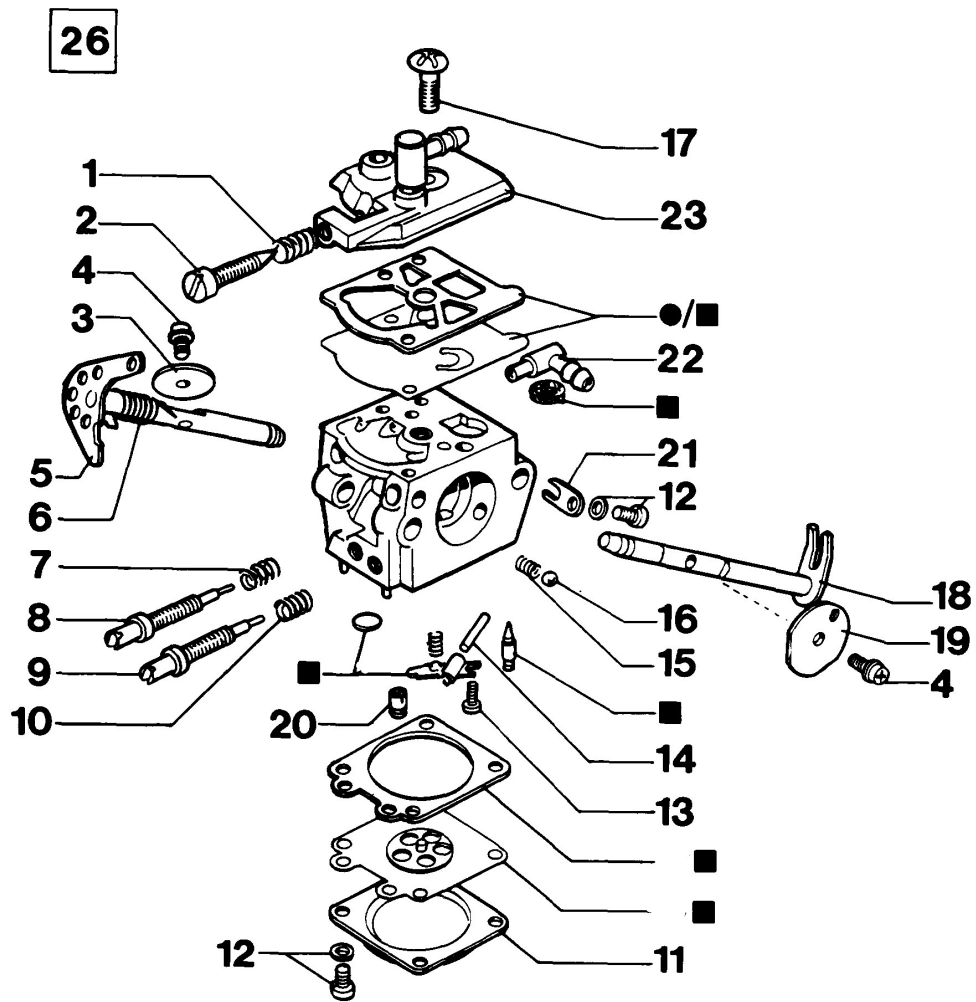

Illustration Tank and air filter

Ref.Nu	Qty	Part number	Description	Validity from	Validity till	Notes	Bulletin
43	1	094600103	Band				
44	1	094600070	Screw guide				
45	1	005000347AR	Grommet				
46	1	094600131B	Support				
47	1	094600018	Manifold				
48	1	094600359	Clamp				

Illustration Handle and brake

Ref.Nu	Qty	Part number	Description	Validity from	Validity till	Notes	Bulletin
1	1	094500033	Washer				
2	1	005000165R	Bearing				
3	1	094500761A	Chain sprocket .325				
4	1	004000352R	Washer				
5	1	094000129AR	Clutch				
6	1	094500029	Spring				
7	10	094600041AR	Screw				
8	1	094600198	Plate				
9	1	095000286	Plate				
10	1	095100055R	Chain cover				
11	1	095000219AR	Spring				
12	1	095000291	Plug				
13	1	095000226	Plug				
14	1	095000222	Guard				
15	1	094600370	Cover				
16	1	095000220	Spring				
17	1	095000290	Plug				
18	1	095100086	Chain cover				
19	1	095100038	Guard				
20	1	50012026	Chain tensioner screw				
21	1	50010079	Clamp				
22	1	094600074R	Spike				
23	2	50010148R	Nut				
24	1	094600178R	Brake band				
25	1	094600068C	Spring				
26	1	095100039	Throttle				
27	1	095100059	Cover				
28	3	094600101AR	Spring				
29	1	094600077	Strap				
30	1	095100043	Handle				
31	1	095100041	Handle				
32	1	099900297	Screw				
33	1	095100058	Handle				
34	1	094600059	Throttle cable				
35	1	094600451	Washer				
36	1	094600198	Plate				
37	1	095100040	Throttle lever				