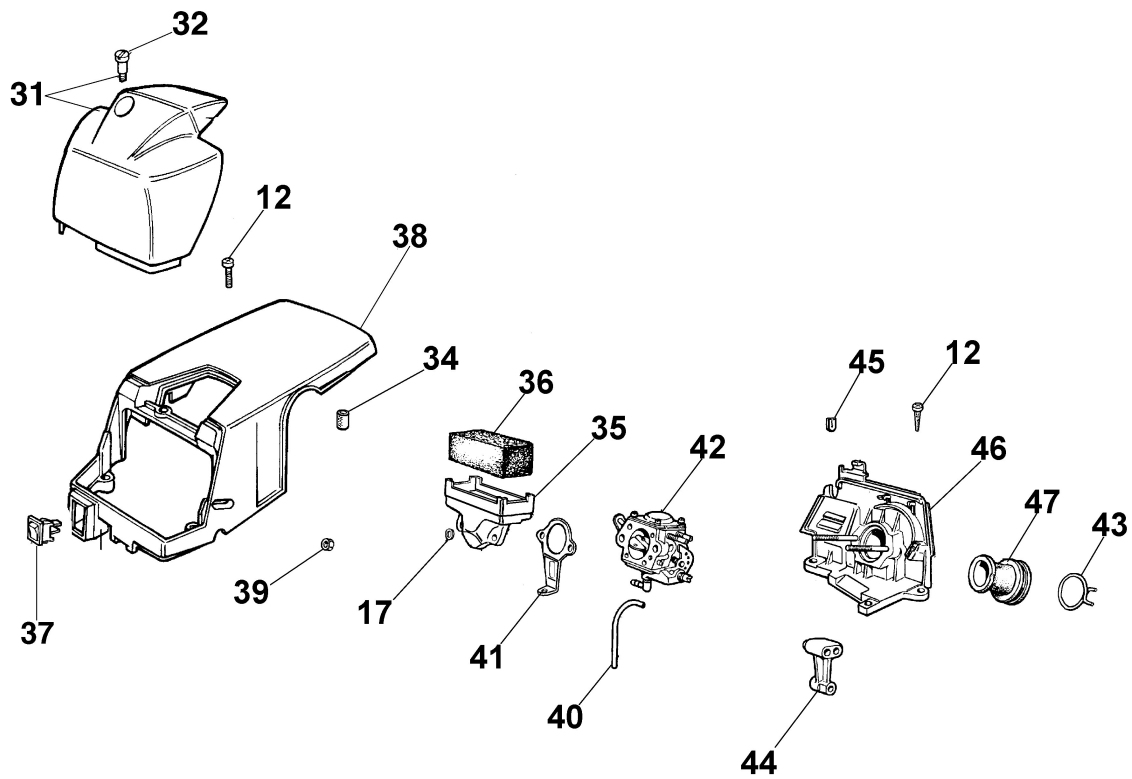

Illustration Tank and air filter

Illustration Tank and air filter

Ref.Nu	Qty	Part number	Description	Validity from	Validity till	Notes	Bulletin
1	1	093500422R	Cap				
2	1	094000078R	Gasket				
3	1	094600365A	Starter lever				
4	1	50010218R	Fuel filter				
5	1	094600172	Tube				
6	1	094600079	Oil breather valve				
7	1	095100128	Tank				
8	2	094500141AR	Stud				
9	1	094600044	Plate				
10	1	012000028	Screw				
11	1	094600369R	Guard				
12	7	094600041AR	Screw				
13	1	035000081	Complete valve				
14	1	094500390A	Oil filter				
15	3	3819006R	Washer				
16	3	093800060B	Screw				
17	4	3833073R	Washer				
18	4	006100303R	Screw				
19	1	094100036	Oil pump				
20	1	094100024	Clamp				
21	1	094100018	Support				
22	1	094600063	Pipe				
23	1	094100017	Piston pump				
24	1	094100020	Pump body				
25	1	094600046A	Fittings				
26	1	094600062	Fittings				
27	3	093000140	Screw				
28	1	074000167R	Seal flange				
29	1	005200941	Pipe				
30	1	094100027A	Tube				
31	1	095100056	Cover				
32	1	093000468A	Screw				
33	1	094500010A	Washer				
34	1	094500183	Tube				
35	1	094100008A	Filter support				
36	1	094100009R	Air filter				
37	1	2317021R	Switch				
38	1	095100077A	Cylinder cover				
39	2	3912005R	Nut				
40	1	094600126	Tube				
41	1	094600056	Flange				
42	1	094100179	Carburetor WT-494				