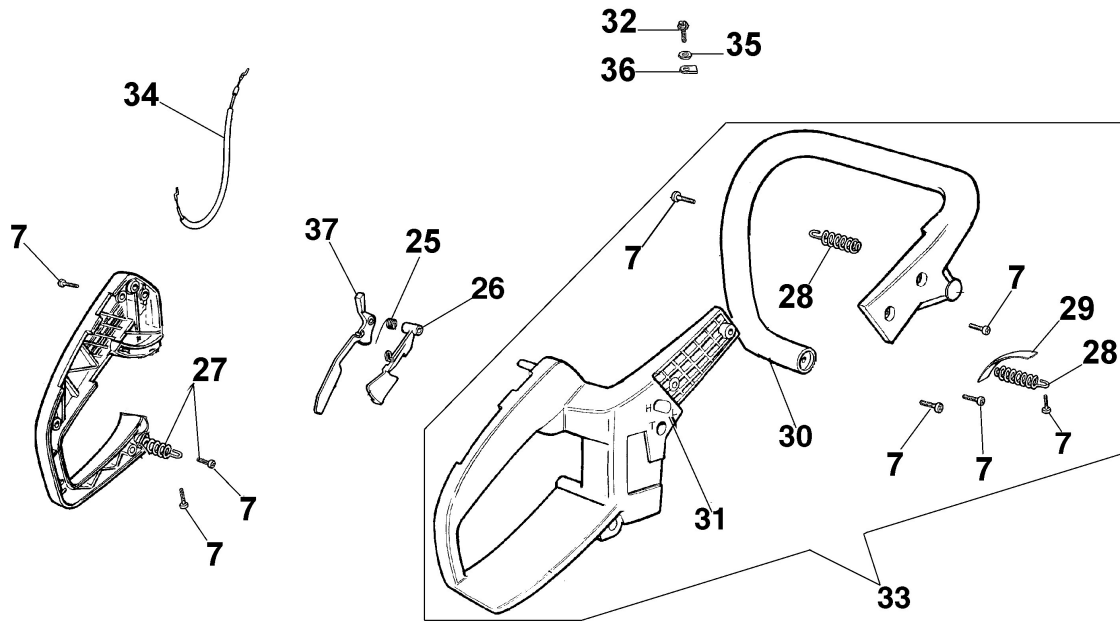

Illustration Tank and air filter

Ref.Nu	Qty	Part number	Description	Validity from	Validity till	Notes	Bulletin
43	1	094600103	Band				
44	1	094600070	Screw guide				
45	1	005000347AR	Grommet				
46	1	094600131B	Support				
47	1	094600018	Manifold				
48	1	094600359	Clamp				

Illustration Handle and brake

Ref.Nu	Qty	Part number	Description	Validity from	Validity till	Notes	Bulletin
1	1	094500033	Washer				
2	1	005000165R	Bearing				
3	1	094500761A	Chain sprocket .325				
4	1	004000352R	Washer				
5	1	094000129AR	Clutch				
6	1	094500029	Spring				
7	10	094600041AR	Screw				
8	1	094600198	Plate				
9	1	095000286	Plate				
10	1	095100055R	Chain cover				
11	1	095000219AR	Spring				
12	1	095000291	Plug				
13	1	095000226	Plug				
14	1	095000222	Guard				
15	1	094600370	Cover				
16	1	095000220	Spring				
17	1	095000290	Plug				
18	1	095100086	Chain cover				
19	1	095100038	Guard				
20	1	50012026	Chain tensioner screw				
21	1	50010079	Clamp				
22	1	094600074R	Spike				
23	2	50010148R	Nut				
24	1	094600178R	Brake band				
25	1	094600068C	Spring				
26	1	095100039	Throttle				
27	1	095100059	Cover				
28	3	094600101AR	Spring				
29	1	094600077	Strap				
30	1	095100043	Handle				
31	1	095100041	Handle				
32	1	099900297	Screw				
33	1	095100058	Handle				
34	1	094600059	Throttle cable				
35	1	094600451	Washer				
36	1	094600198	Plate				
37	1	095100040	Throttle lever				