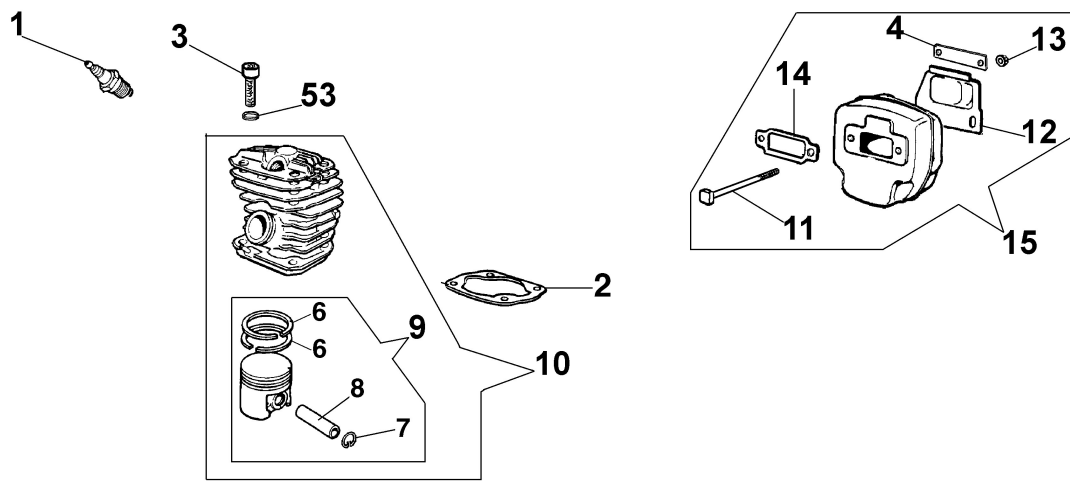

17
kit guarnizioni
Gasket set
Jeu joints
Juego juntas
Dichtungenkit

26
Kit etichette
Labels set
Jeu etiquette
Juego etiquetas
Etikettenkit

Illustration Engine

Ref.Nu	Qty	Part number	Description	Validity from	Validity till	Notes	Bulletin
1	1	3055101	Spark plug				
2	1	094600436R	Gasket				
3	4	005100906AR	Screw				
4	1	094600358	Plate				
5	2	094600042	Plug				
6	2	094000015R	Piston ring Ø42				
7	2	004900061R	Ring				
8	1	093800005	Piston pin				
9	1	094100051	Piston assy Ø42				
10	1	094100050	Cylinder				
11	2	094600039	Screw				
12	1	094600024	Plate				
13	2	3933100R	Nut				
14	1	094600057	Gasket				
15	1	094600176	Muffler				
16	1	094500004R	Seal ring				
17	1	094600414	Gasket set				
18	1	094600043BR	Gasket				
19	2	3034012R	Bearing				
20	1	4098232R	Key				
21	1	094000005	Bearing				
22	1	094100002	Crankshaft				
23	1	3050015AR	Seal ring				
24	1	094600033	Worm gear				
25	1	094600393	Cover				
26	1	094100084	Labels kit				
27	1	097000064AR	Starter handle				
28	1	4098073R	Starter rope				
29	1	093800020R	Starter case				
30	1	004000132R	Spring				
31	1	094000033AR	Starter pulley				
32	1	094500034R	Washer				
33	1	094100151R	Flywheel				
34	1	094600041AR	Screw				
35	1	093800020R	Starter case				
36	2	094000227	Screw				
37	2	3916004R	Washer				
38	2	006000315R	Washer				
39	1	094600305B	Cable				
40	1	094100006	Flange				
41	1	3912009	Nut				
42	1	3833080R	Washer