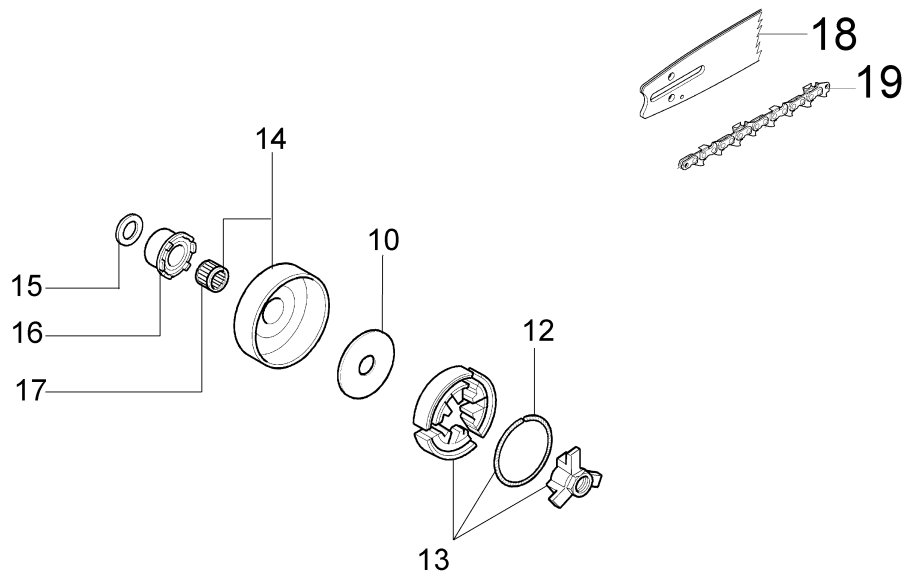

Ref.Nu	Qty	Part number	Description	Validity from	Validity till	Notes	Bulletin
1	1	50170010R	Manifold				
2	1	094600103	Band				
3	1	3055101	Spark plug				
4	1	50170031R	Gasket				
5	1	50170027R	Muffler				
6	3	3860117R	Screw				
7	2	4196166R	Piston ring				BT4-113-05/12
8	1	50110047R	Piston pin				BT4-113-05/12
9	2	004900061R	Ring				BT4-113-05/12
10	1	50110066A	Piston assy Ø38	SN 0851075308			BT4-113-05/12
11	1	50182005A	Complete cylinder	SN 0851075308			BT4-113-05/12
12	2	50110043AR	Spacer				
13	1	50110044R	Thrust bearing				
14	1	3050022AR	Seal ring				
15	1	094000006R	Bearing				
16	1	3050024AR	Seal ring				
17	1	50050016AR	Cover				
18	4	3801047	Screw				
19	1	50110045R	Crankshaft				

Ref.Nu	Qty	Part number	Description	Validity from	Validity till	Notes	Bulletin
1	1	50170129R	Chain cover assy				
2	1	50170040R	Guard				
3	1	095000219AR	Spring				
4	1	50010088AR	Spring				
5	1	3960070AR	Screw				
6	1	50050125R	Plate				
7	1	50050039R	Brake band				
8	1	097000146	Lever				
9	1	50050064R	Pin				
10	1	004000352R	Washer				
11	2	50010148R	Nut				
12	1	094500029	Spring				
13	1	094000129AR	Clutch				
14	1	50050136A	Chain sprocket 3/8				
15	1	004400285	Washer				
16	1	50050025	Worm gear 3/8				
17	1	50030372	Bearing				
18	1	50030233R	Bar 12" - 30 cm				
18	1	50030212R	Bar 14" - 35 cm				
19	1	50030235R	Chain .3/8 x .050 (1.3mm) - 45 links				
19	1	50030191R	Chain .3/8 x .050 (1.3mm) - 52 links				