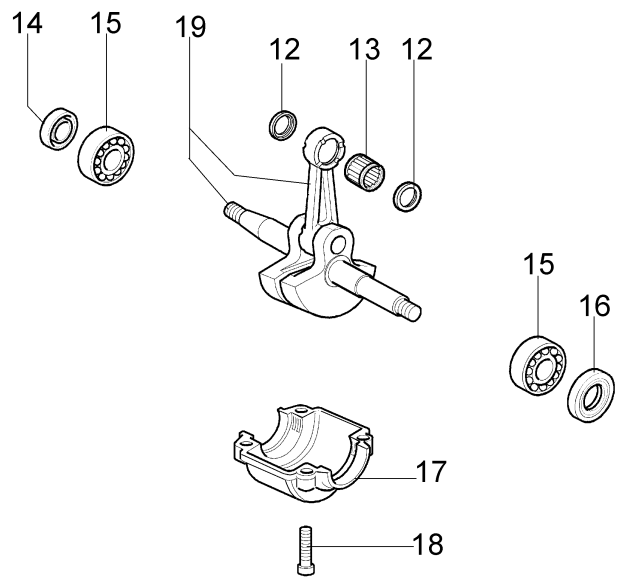

Ref.Nu	Qty	Part number	Description	Validity from	Validity till	Notes	Bulletin
1	1	50170010R	Manifold				
2	1	094600103	Band				
3	1	3055101	Spark plug				
4	1	50170031R	Gasket				
5	1	50170027R	Muffler				
6	3	3860117R	Screw				
7	2	4196166R	Piston ring				BT4-113-05/12
8	1	50110047R	Piston pin				BT4-113-05/12
9	2	004900061R	Ring				BT4-113-05/12
10	1	50110066A	Piston assy Ø38	SN 0851075308			BT4-113-05/12
11	1	50182005A	Complete cylinder	SN 0851075308			BT4-113-05/12
12	2	50110043AR	Spacer				
13	1	50110044R	Thrust bearing				
14	1	3050022AR	Seal ring				
15	1	094000006R	Bearing				
16	1	3050024AR	Seal ring				
17	1	50050016AR	Cover				
18	4	3801047	Screw				
19	1	50110045R	Crankshaft				

Ref.Nu	Qty	Part number	Description	Validity from	Validity till	Notes	Bulletin
1	1	50170129R	Chain cover assy				
2	1	50170040R	Guard				
3	1	095000219AR	Spring				
4	1	50010088AR	Spring				
5	1	3960070AR	Screw				
6	1	50050125R	Plate				
7	1	50050039R	Brake band				
8	1	097000146	Lever				
9	1	50050064R	Pin				
10	1	004000352R	Washer				
11	2	50010148R	Nut				
12	1	094500029	Spring				
13	1	094000129AR	Clutch				
14	1	50050136A	Chain sprocket 3/8				
15	1	004400285	Washer				
16	1	50050025	Worm gear 3/8				
17	1	50030372	Bearing				
18	1	50030233R	Bar 12" - 30 cm				
18	1	50030212R	Bar 14" - 35 cm				
19	1	50030235R	Chain .3/8 x .050 (1.3mm) - 45 links				
19	1	50030191R	Chain .3/8 x .050 (1.3mm) - 52 links				