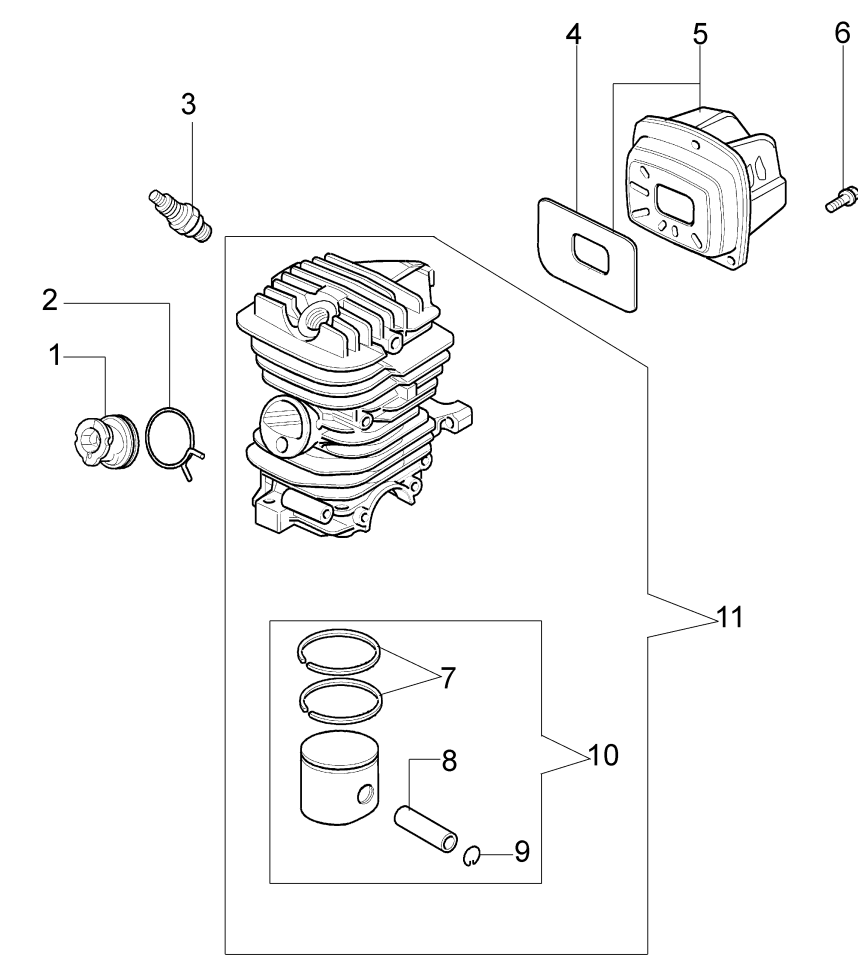

Ref.Nu	Qty	Part number	Description	Validity from	Validity till	Notes	Bulletin
1	1	50170010R	Manifold				
2	1	094600103	Band				
3	1	3055101	Spark plug				
4	1	50170031R	Gasket				
5	1	50170027R	Muffler				
6	3	3860117R	Screw				
7	2	4196166R	Piston ring				BT4-113-05/12
8	1	50110047R	Piston pin				BT4-113-05/12
9	2	004900061R	Ring				BT4-113-05/12
10	1	50110066A	Piston assy Ø38	SN 0851075308			BT4-113-05/12
11	1	50182005A	Complete cylinder	SN 0851075308			BT4-113-05/12
12	2	50110043AR	Spacer				
13	1	50110044R	Thrust bearing				
14	1	3050022AR	Seal ring				
15	1	094000006R	Bearing				
16	1	3050024AR	Seal ring				
17	1	50050016AR	Cover				
18	4	3801047	Screw				
19	1	50110045R	Crankshaft				

Ref.Nu	Qty	Part number	Description	Validity from	Validity till	Notes	Bulletin
1	1	50170129R	Chain cover assy				
2	1	50170040R	Guard				
3	1	095000219AR	Spring				
4	1	50010088AR	Spring				
5	1	3960070AR	Screw				
6	1	50050125R	Plate				
7	1	50050039R	Brake band				
8	1	097000146	Lever				
9	1	50050064R	Pin				
10	1	004000352R	Washer				
11	2	50010148R	Nut				
12	1	094500029	Spring				
13	1	094000129AR	Clutch				
14	1	50050136A	Chain sprocket 3/8				
15	1	004400285	Washer				
16	1	50050025	Worm gear 3/8				
17	1	50030372	Bearing				
18	1	50030233R	Bar 12" - 30 cm				
18	1	50030212R	Bar 14" - 35 cm				
19	1	50030235R	Chain .3/8 x .050 (1.3mm) - 45 links				
19	1	50030191R	Chain .3/8 x .050 (1.3mm) - 52 links				