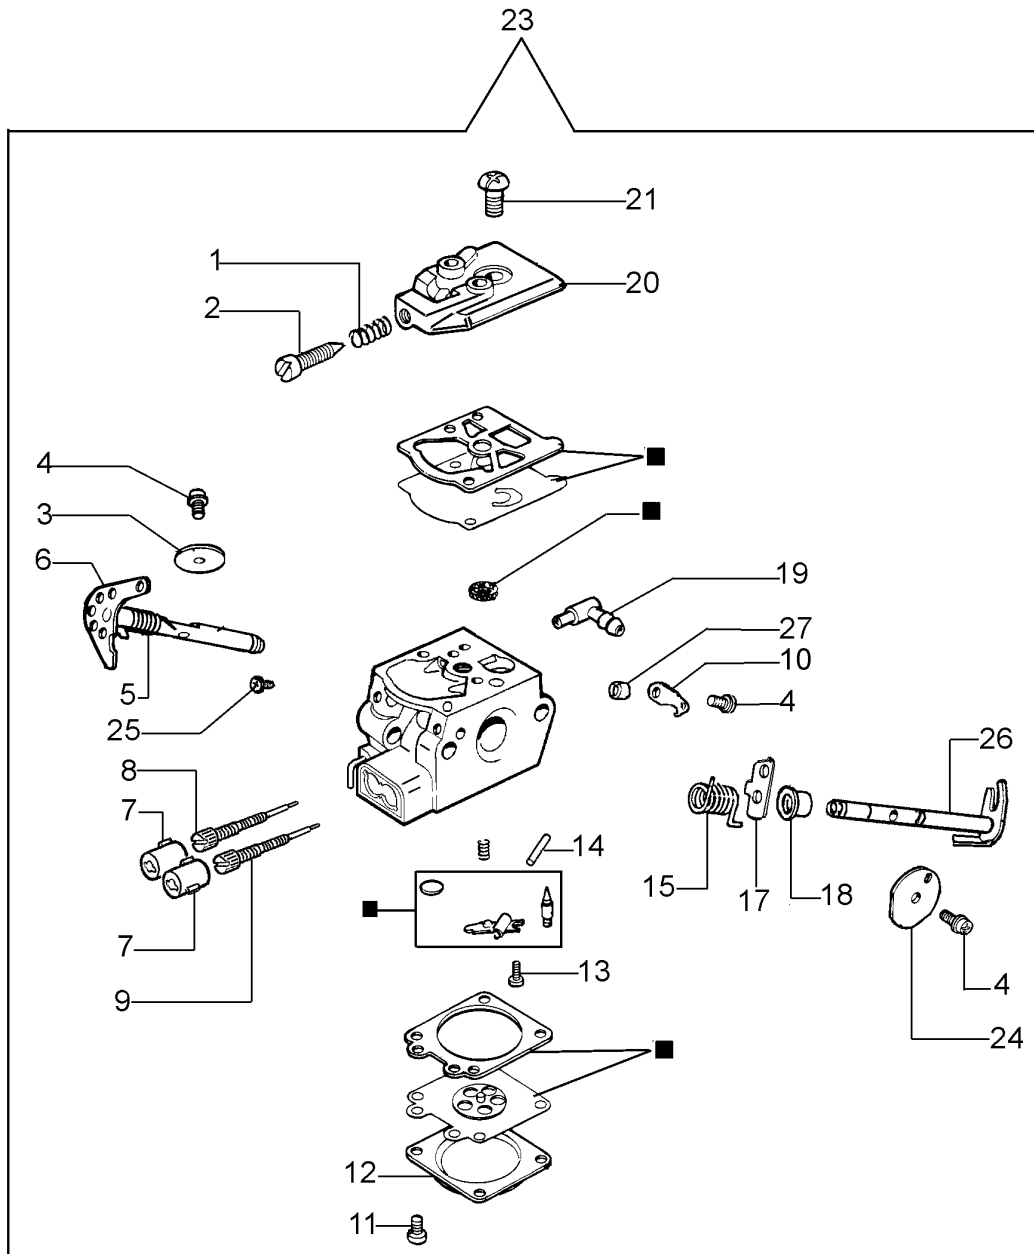

Ref.Nu	Qty	Part number	Description	Validity from	Validity till	Notes	Bulletin
1	1	50170010R	Manifold				
2	1	094600103	Band				
3	1	3055101	Spark plug				
4	1	50170031R	Gasket				
5	1	50170027R	Muffler				
6	3	3860117R	Screw				
7	2	4196166R	Piston ring				BT4-113-05/12
8	1	50110047R	Piston pin				BT4-113-05/12
9	2	004900061R	Ring				BT4-113-05/12
10	1	50110066A	Piston assy Ø38	SN 0851075308			BT4-113-05/12
11	1	50182005A	Complete cylinder	SN 0851075308			BT4-113-05/12
12	2	50110043AR	Spacer				
13	1	50110044R	Thrust bearing				
14	1	3050022AR	Seal ring				
15	1	094000006R	Bearing				
16	1	3050024AR	Seal ring				
17	1	50050016AR	Cover				
18	4	3801047	Screw				
19	1	50110045R	Crankshaft				

Ref.Nu	Qty	Part number	Description	Validity from	Validity till	Notes	Bulletin
1	1	50170129R	Chain cover assy				
2	1	50170040R	Guard				
3	1	095000219AR	Spring				
4	1	50010088AR	Spring				
5	1	3960070AR	Screw				
6	1	50050125R	Plate				
7	1	50050039R	Brake band				
8	1	097000146	Lever				
9	1	50050064R	Pin				
10	1	004000352R	Washer				
11	2	50010148R	Nut				
12	1	094500029	Spring				
13	1	094000129AR	Clutch				
14	1	50050136A	Chain sprocket 3/8				
15	1	004400285	Washer				
16	1	50050025	Worm gear 3/8				
17	1	50030372	Bearing				
18	1	50030233R	Bar 12" - 30 cm				
18	1	50030212R	Bar 14" - 35 cm				
19	1	50030235R	Chain .3/8 x .050 (1.3mm) - 45 links				
19	1	50030191R	Chain .3/8 x .050 (1.3mm) - 52 links				