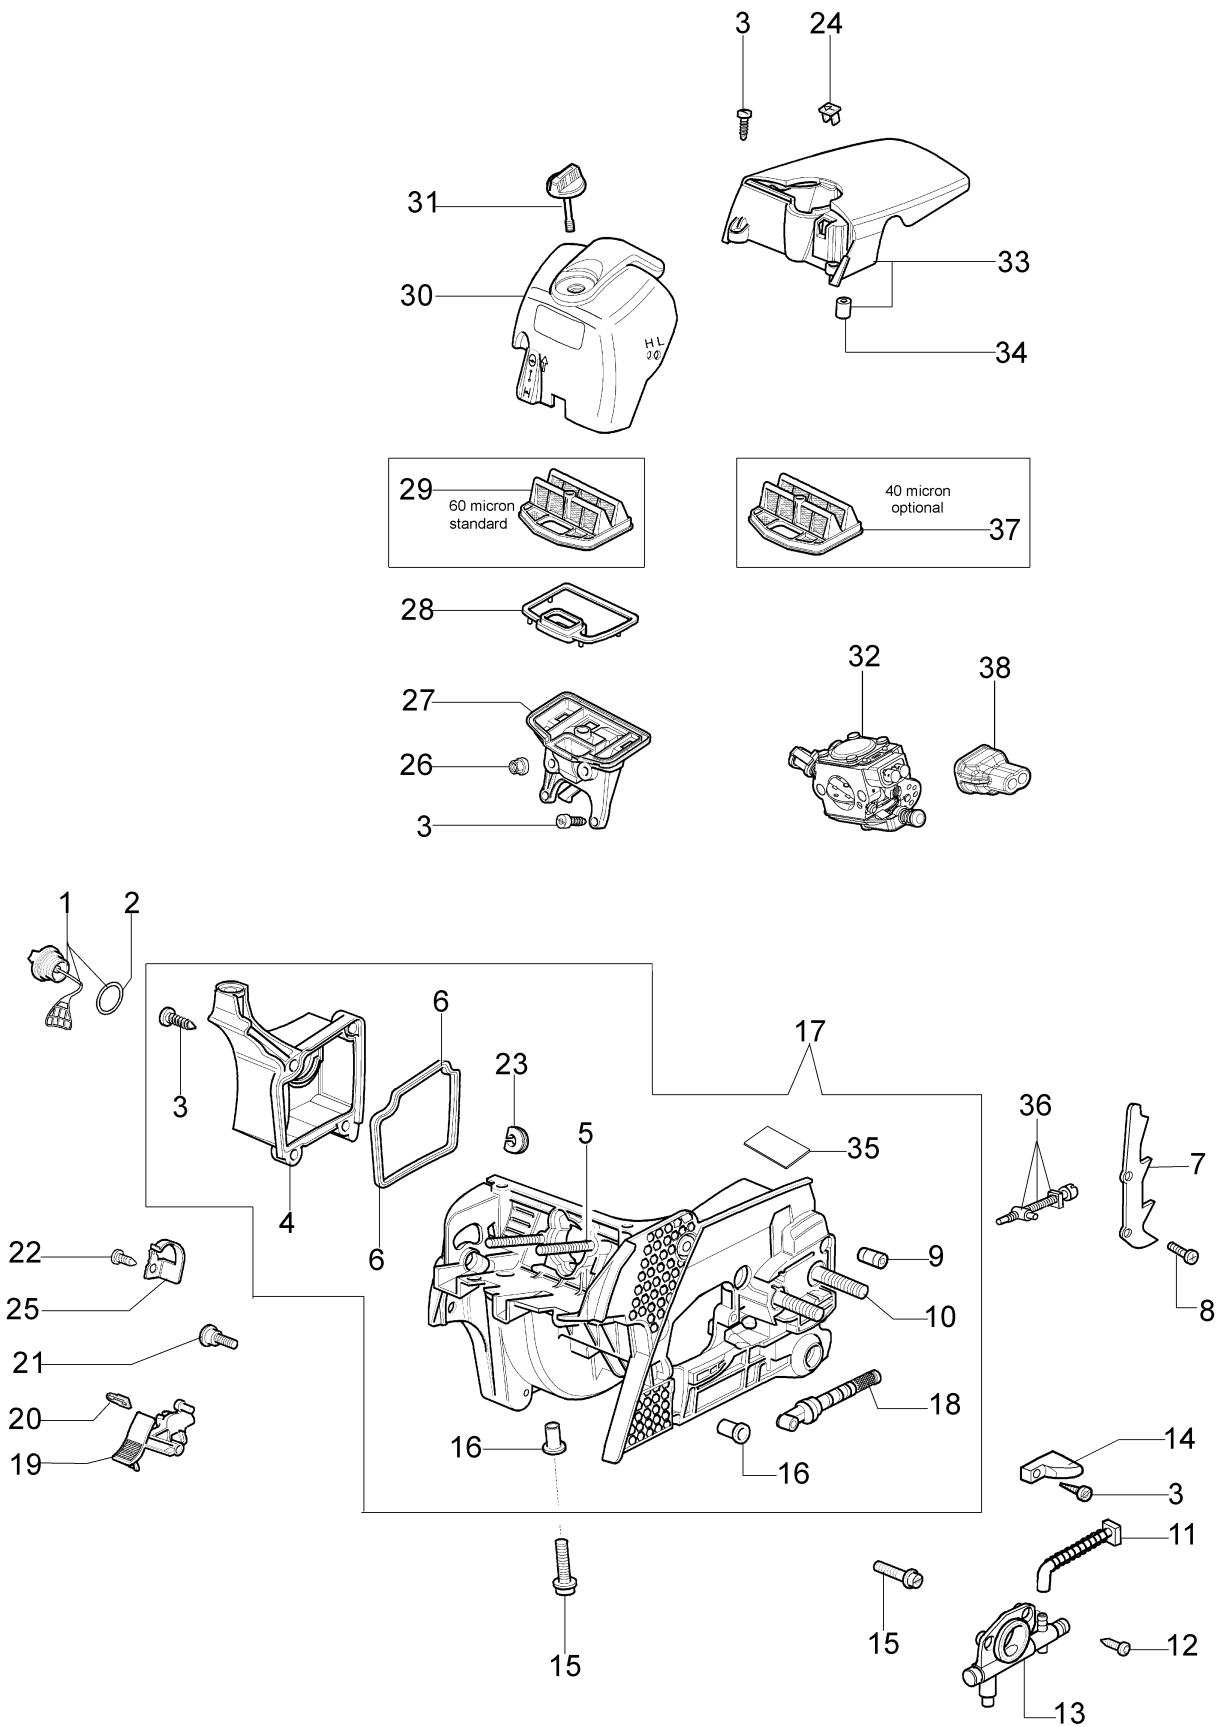

Ref.Nu	Qty	Part number	Description	Validity from	Validity till	Notes	Bulletin
1	1	50170010R	Manifold				
2	1	094600103	Band				
3	1	3055101	Spark plug				
4	1	50170031R	Gasket				
5	1	50170027R	Muffler				
6	3	3860117R	Screw				
7	2	4196166R	Piston ring				BT4-113-05/12
8	1	50110047R	Piston pin				BT4-113-05/12
9	2	004900061R	Ring				BT4-113-05/12
10	1	50110066A	Piston assy Ø38	SN 0851075308			BT4-113-05/12
11	1	50182005A	Complete cylinder	SN 0851075308			BT4-113-05/12
12	2	50110043AR	Spacer				
13	1	50110044R	Thrust bearing				
14	1	3050022AR	Seal ring				
15	1	094000006R	Bearing				
16	1	3050024AR	Seal ring				
17	1	50050016AR	Cover				
18	4	3801047	Screw				
19	1	50110045R	Crankshaft				

Ref.Nu	Qty	Part number	Description	Validity from	Validity till	Notes	Bulletin
1	1	50170129R	Chain cover assy				
2	1	50170040R	Guard				
3	1	095000219AR	Spring				
4	1	50010088AR	Spring				
5	1	3960070AR	Screw				
6	1	50050125R	Plate				
7	1	50050039R	Brake band				
8	1	097000146	Lever				
9	1	50050064R	Pin				
10	1	004000352R	Washer				
11	2	50010148R	Nut				
12	1	094500029	Spring				
13	1	094000129AR	Clutch				
14	1	50050136A	Chain sprocket 3/8				
15	1	004400285	Washer				
16	1	50050025	Worm gear 3/8				
17	1	50030372	Bearing				
18	1	50030233R	Bar 12" - 30 cm				
18	1	50030212R	Bar 14" - 35 cm				
19	1	50030235R	Chain .3/8 x .050 (1.3mm) - 45 links				
19	1	50030191R	Chain .3/8 x .050 (1.3mm) - 52 links				