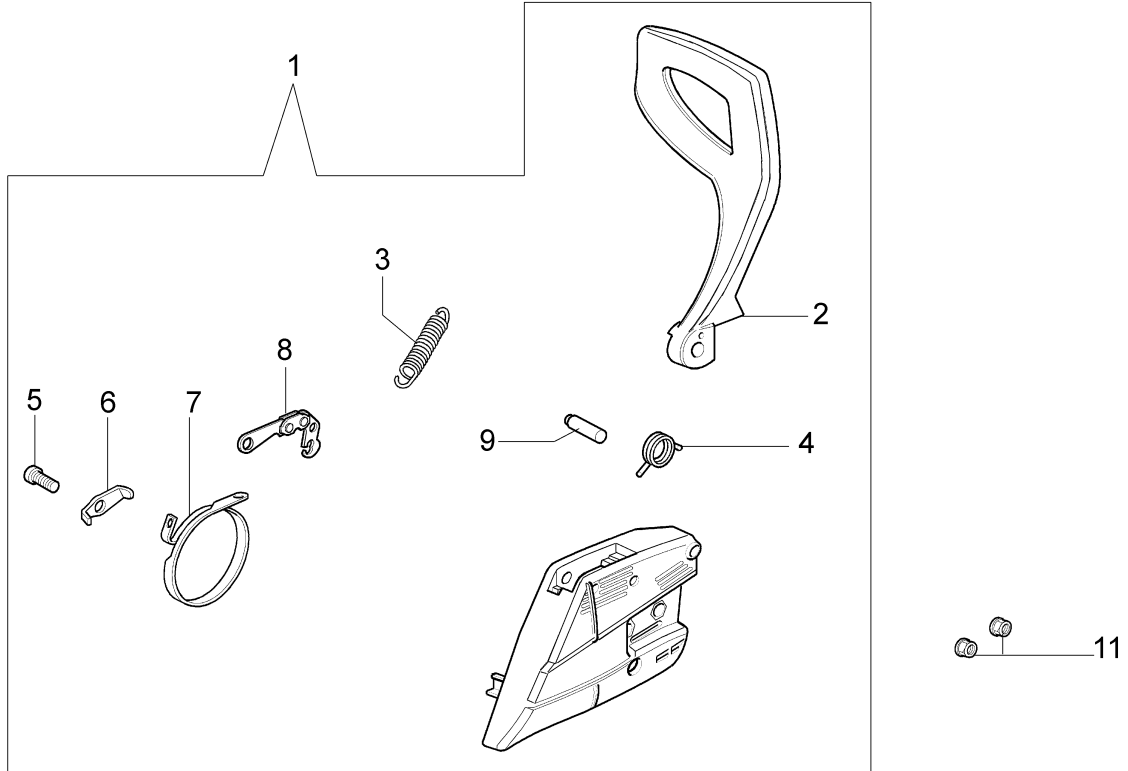

Ref.Nu	Qty	Part number	Description	Validity from	Validity till	Notes	Bulletin
1	1	50172002R	Starter assy				
2	1	50170017R	Starter handle				
3	1	50070123R	Starter rope				
4	1	005000361	Washer				
5	1	3833080	Washer				
6	1	50050073R	Spring				
7	1	004000142	Nut				
8	1	50170050R	Starter pulley				
9	1	50160024	Screw				
10	4	3960115R	Screw				
11	2	3960075	Screw				
12	2	006000315R	Washer				
13	2	3916004R	Washer				
14	1	50170144CR	Ignition coil				
15	1	50170090R	Cable				
16	1	50072029	Pawl				
17	1	50170015R	Flywheel				
18	1	50050127	Spring				
19	1	50050126	Spark plug cap				
20	1	2304073	Wrench 13x19				
21	1	50182004	Labels kit				

Ref.Nu	Qty	Part number	Description	Validity from	Validity till	Notes	Bulletin
1	1	50170129R	Chain cover assy				
2	1	50170040R	Guard				
3	1	095000219AR	Spring				
4	1	50010088AR	Spring				
5	1	3960070AR	Screw				
6	1	50050125R	Plate				
7	1	50050039R	Brake band				
8	1	097000146	Lever				
9	1	50050064R	Pin				
10	1	004000352R	Washer				
11	2	50010148R	Nut				
12	1	094500029	Spring				
13	1	094000129AR	Clutch				
14	1	50050136A	Chain sprocket 3/8				
15	1	004400285	Washer				
16	1	50050025	Worm gear 3/8				
17	1	50030372	Bearing				
18	1	50030233R	Bar 12" - 30 cm				
18	1	50030212R	Bar 14" - 35 cm				
19	1	50030235R	Chain .3/8 x .050 (1.3mm) - 45 links				
19	1	50030191R	Chain .3/8 x .050 (1.3mm) - 52 links				