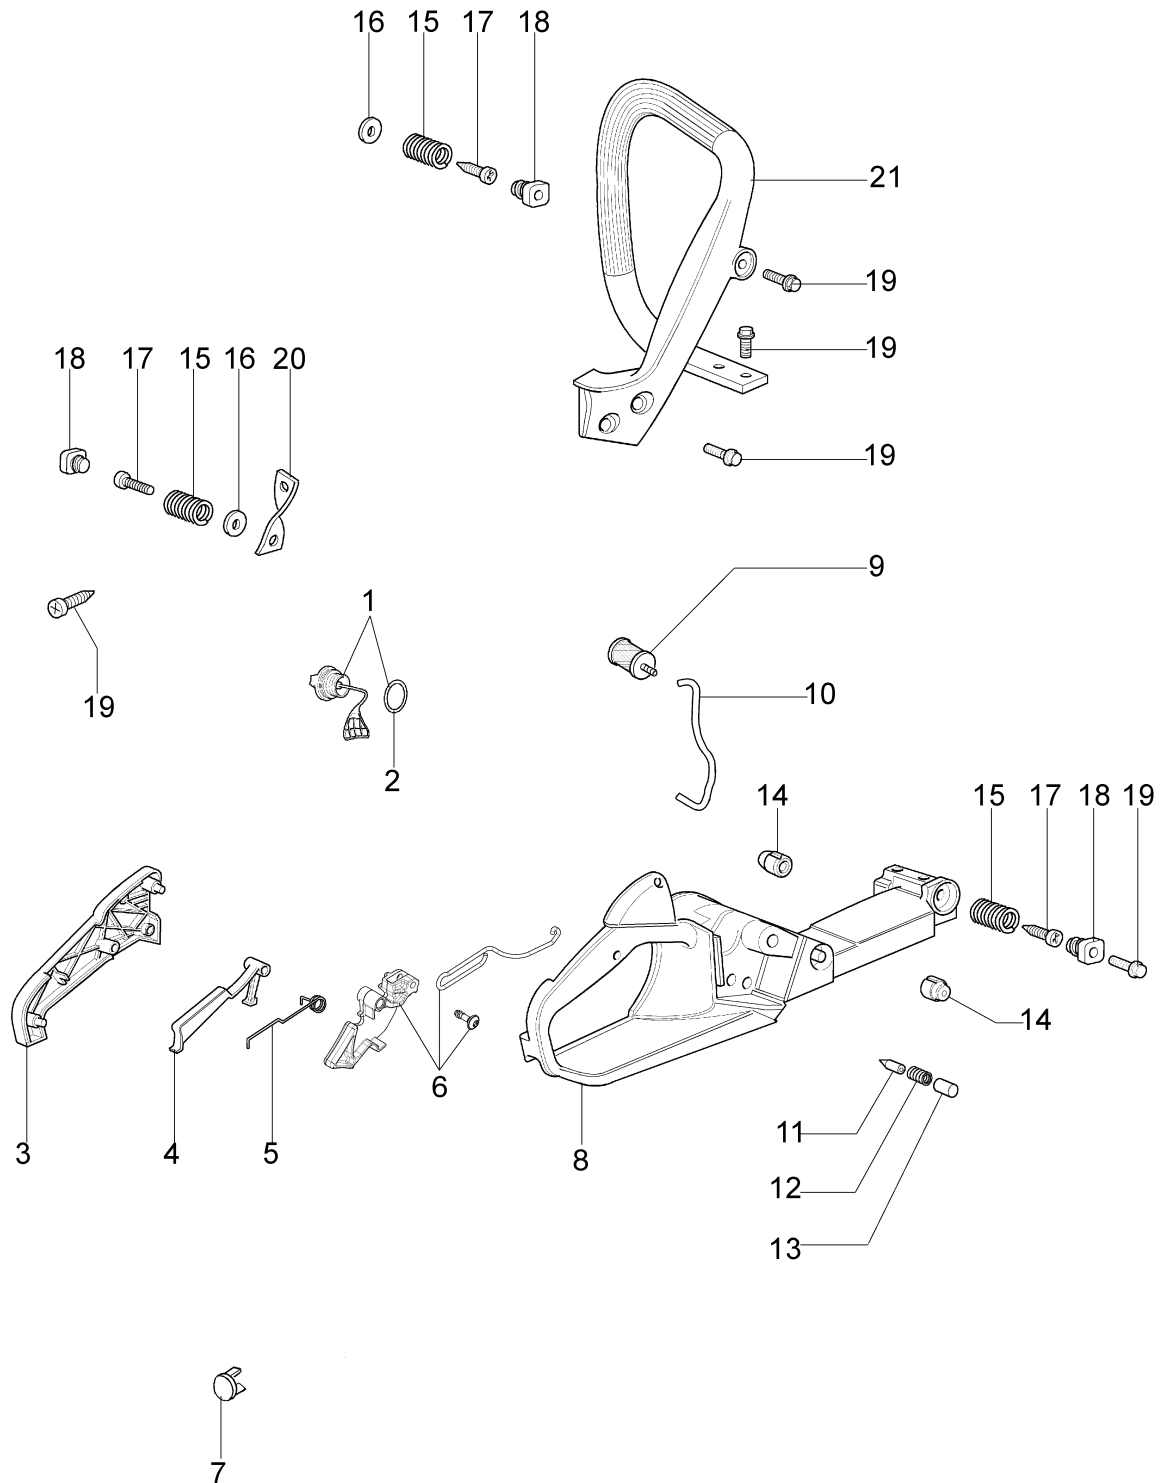

Ref.Nu	Qty	Part number	Description	Validity from	Validity till	Notes	Bulletin
1	1	50052005R	Tank cap				
2	1	3049025	O-ring				
3	5	3960115R	Screw				
4	1	50170071R	Cover				
5	11	50070067A	Tie rod				
6	1	50170004R	Gasket				
7	1	50170042R	Spike				
8	2	3960099R	Screw				
9	1	097000229R	Breather valve				
10	2	50050052R	Stud				
11	1	50050049R	Tube				
12	3	3960074	Screw				
13	1	50180007AR	Oil pump				
14	1	094600369R	Guard				
15	5	3860097R	Screw				
16	5	50050067	Spacer				
17	1	50172009R	Crankcase				
18	1	50170149R	Oil filter				
19	1	50170060AR	Lever				
20	1	50170062R	Plate				
21	1	50160024	Screw				
22	1	3960070AR	Screw				
23	1	005000347A	Grommet				
24	1	50170032R	Deflector				
25	1	50170061R	Spring				
26	2	3933100R	Nut				
27	1	50170132R	Support				
28	1	50050056BR	Gasket				
29	1	50170036R	Air filter				BT1-019-05/08
30	1	50170079AR	Cover				
31	1	50110007R	Knob				
32	1	2318756DR	Carburetor WT-781E				
33	1	50172020R	Cover				
34	1	50070126R	Spacer				
35	1	50170033R	Guard				
36	1	50050133	Chain tensioner kit				
37	1	50170231R	Air filter optional				
38	1	50170150R	Screw guide