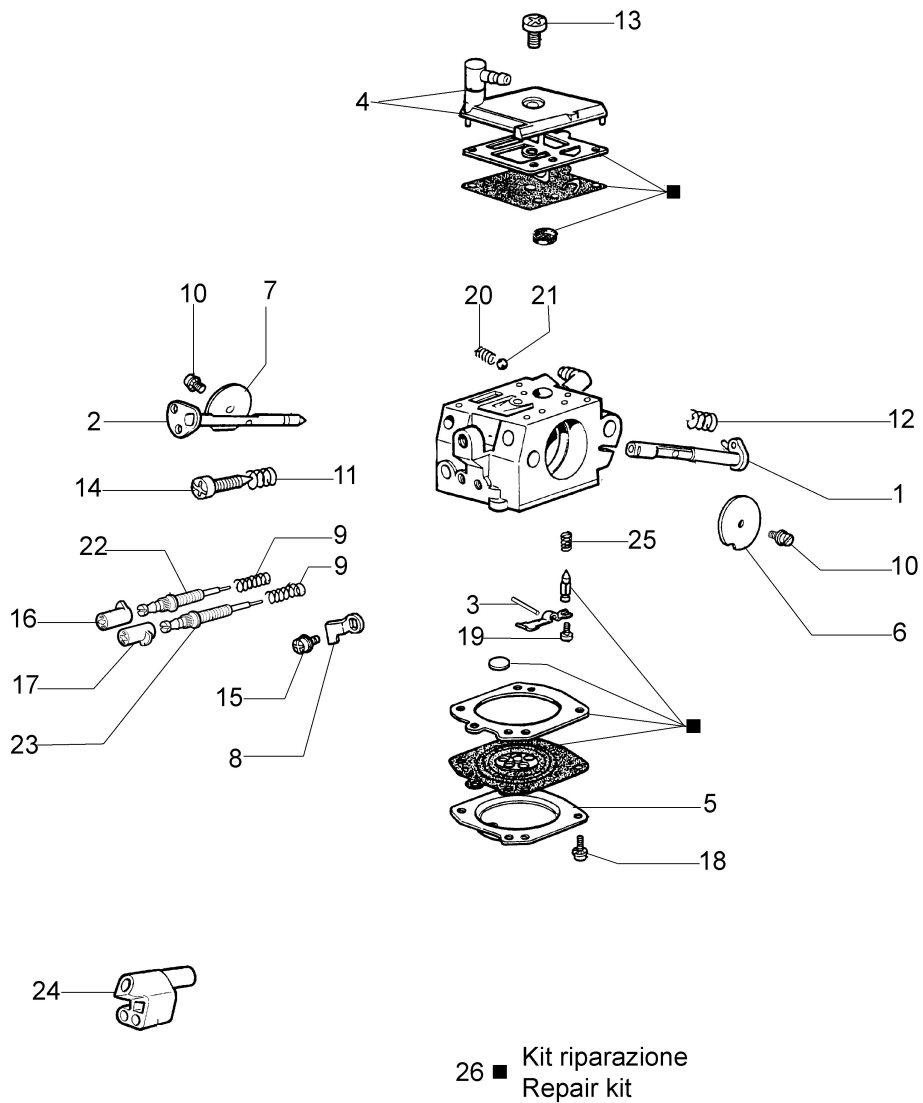

Illustration Carbuirettor HDA-160F

Ref.Nu	Qty	Part number	Description	Validity from	Validity till	Notes	Bulletin
1	1	50010095	Shaft				
2	1	50010096	Shaft				
3	1	003300201	Spindle				
4	1	50010097	Cover				
5	1	50010098	Cover				
6	1	50010099	Shutter				
7	1	50010100	Shutter				
8	1	50010101	Clamp				
9	2	095000147	Spring				
10	2	035000160	Screw				
11	1	094600148	Spring				
12	1	50010106	Spring				
13	1	50010109	Screw				
14	1	074000240	Adjust. screw				
15	1	003300209	Screw				
16	1	2318694	Cap				
17	1	2318695	Cap				
18	1	035000162	Screw				
19	1	003300202	Screw				
20	1	095000146	Spring				
21	1	094600143	Ball				
22	1	2318782	Screw H				
23	1	2318781	Screw L				
24	1	50010125	Screw guide				
25	1	50070164	Spring				
26	1	2318673	Repair kit