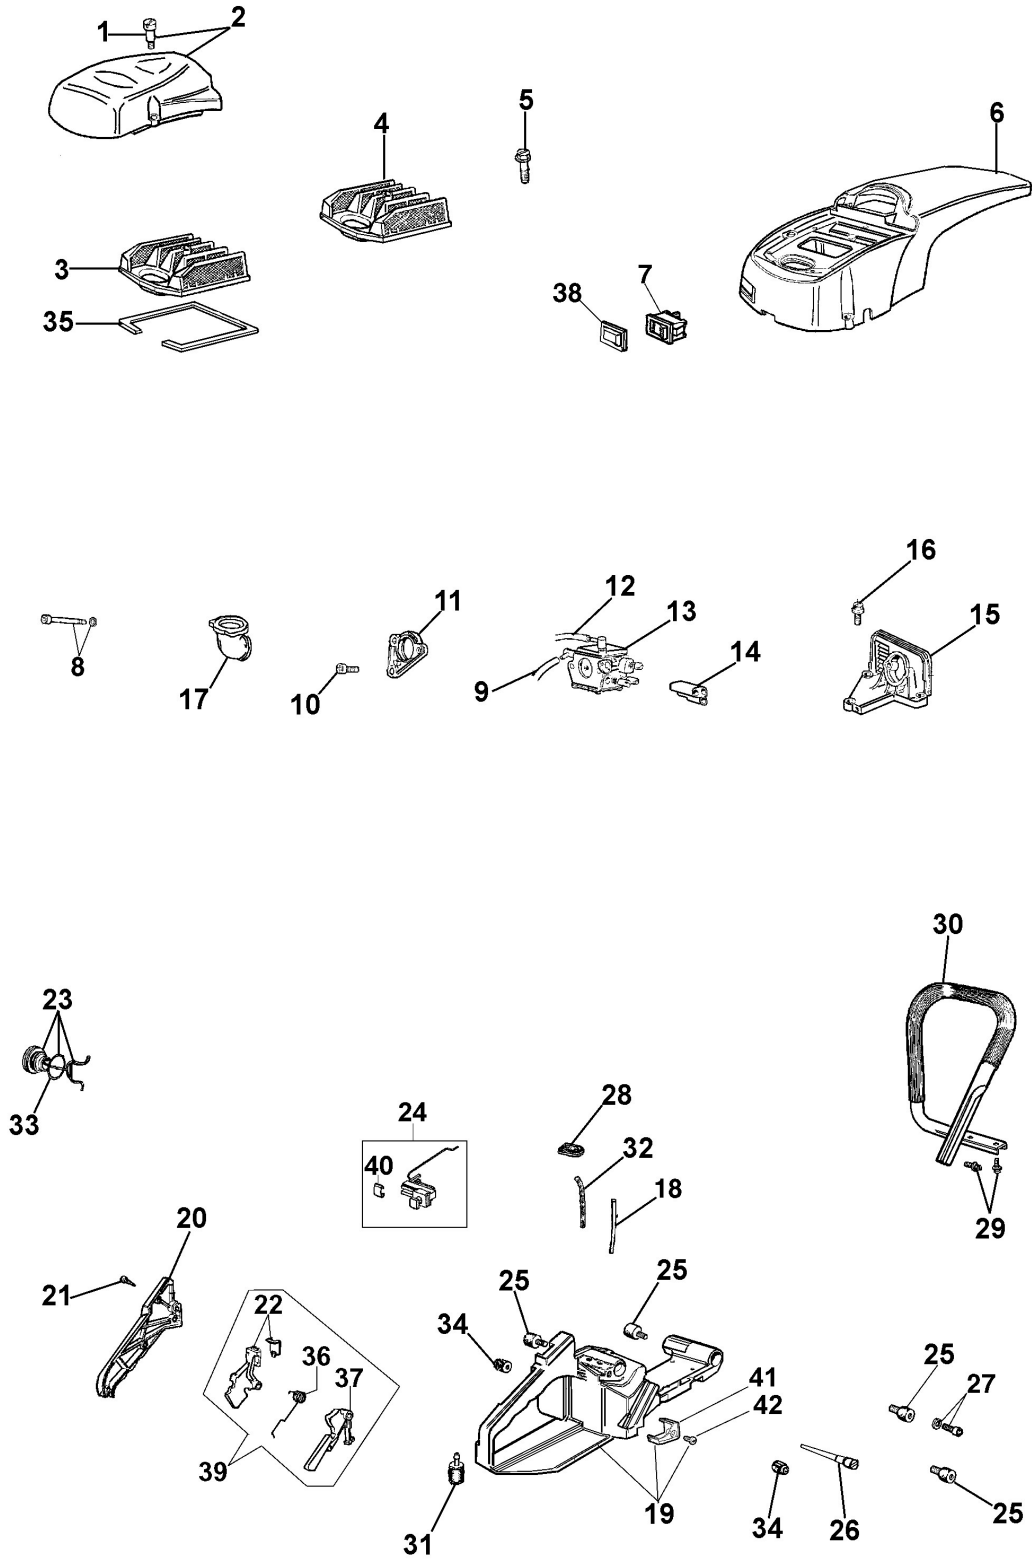

Illustration Tank and air filter

Illustration Tank and air filter

Ref.Nu	Qty	Part number	Description	Validity from	Validity till	Notes	Bulletin
1	1	093000468A	Screw				
2	1	50012048A	Cover				
3	1	097000044R	Air filter flock				BT1-017-07/07
4	1	098000092R	Air filter nylon				BT1-017-07/07
5	1	099900296R	Screw				
6	1	50012099R	Cover				
7	1	2317021R	Switch				
8	2	61052009BR	Screw				
9	1	098000319R	Tube				
10	3	3960057R	Screw				
11	1	50010028	Flange				
12	1	094000215AR	Tube				
13	1	50010302A	Carburetor kit HDA-160C				
14	1	50010125	Screw guide				
15	1	50010017	Support				
16	3	097000092AR	Screw				
17	1	50010027R	Manifold				
18	1	61060012AR	Tube				
19	1	50010227FR	Fuel tank	SN 9601050001			BT4-097-07/09, BT4-108-02/11
20	1	50010083A	Cover				
21	1	3960040R	Screw				
22	1	50010157	Throttle lever				
23	1	50012008R	Cap				
24	1	52022048A	Throttle rod				BT4-097-07/09
25	4	097000038AR	AV-mount				
26	1	099900083B	Breather valve				
27	8	006000251R	Screw				
28	1	50010029	Grommet				
29	1	097000061AR	Screw				
30	1	50020016R	Handle				
31	1	50010218R	Fuel filter				
32	1	098000319R	Tube				
33	1	099900090R	Ring				
34	2	50010061R	AV-mount				
35	1	097000056R	Gasket				
36	1	097000028R	Spring				
37	1	097000025AR	Lever				
38	1	2317013	Guard				
39	1	097000216B	Throttle kit				
40	1	52010134R	Plate				BT4-097-07/09
41	1	50010377	Guard	SN 9601050001		Rosso; Red	BT4-108-02/11
42	1	3960098R	Screw	SN 9601050001			BT4-108-02/11