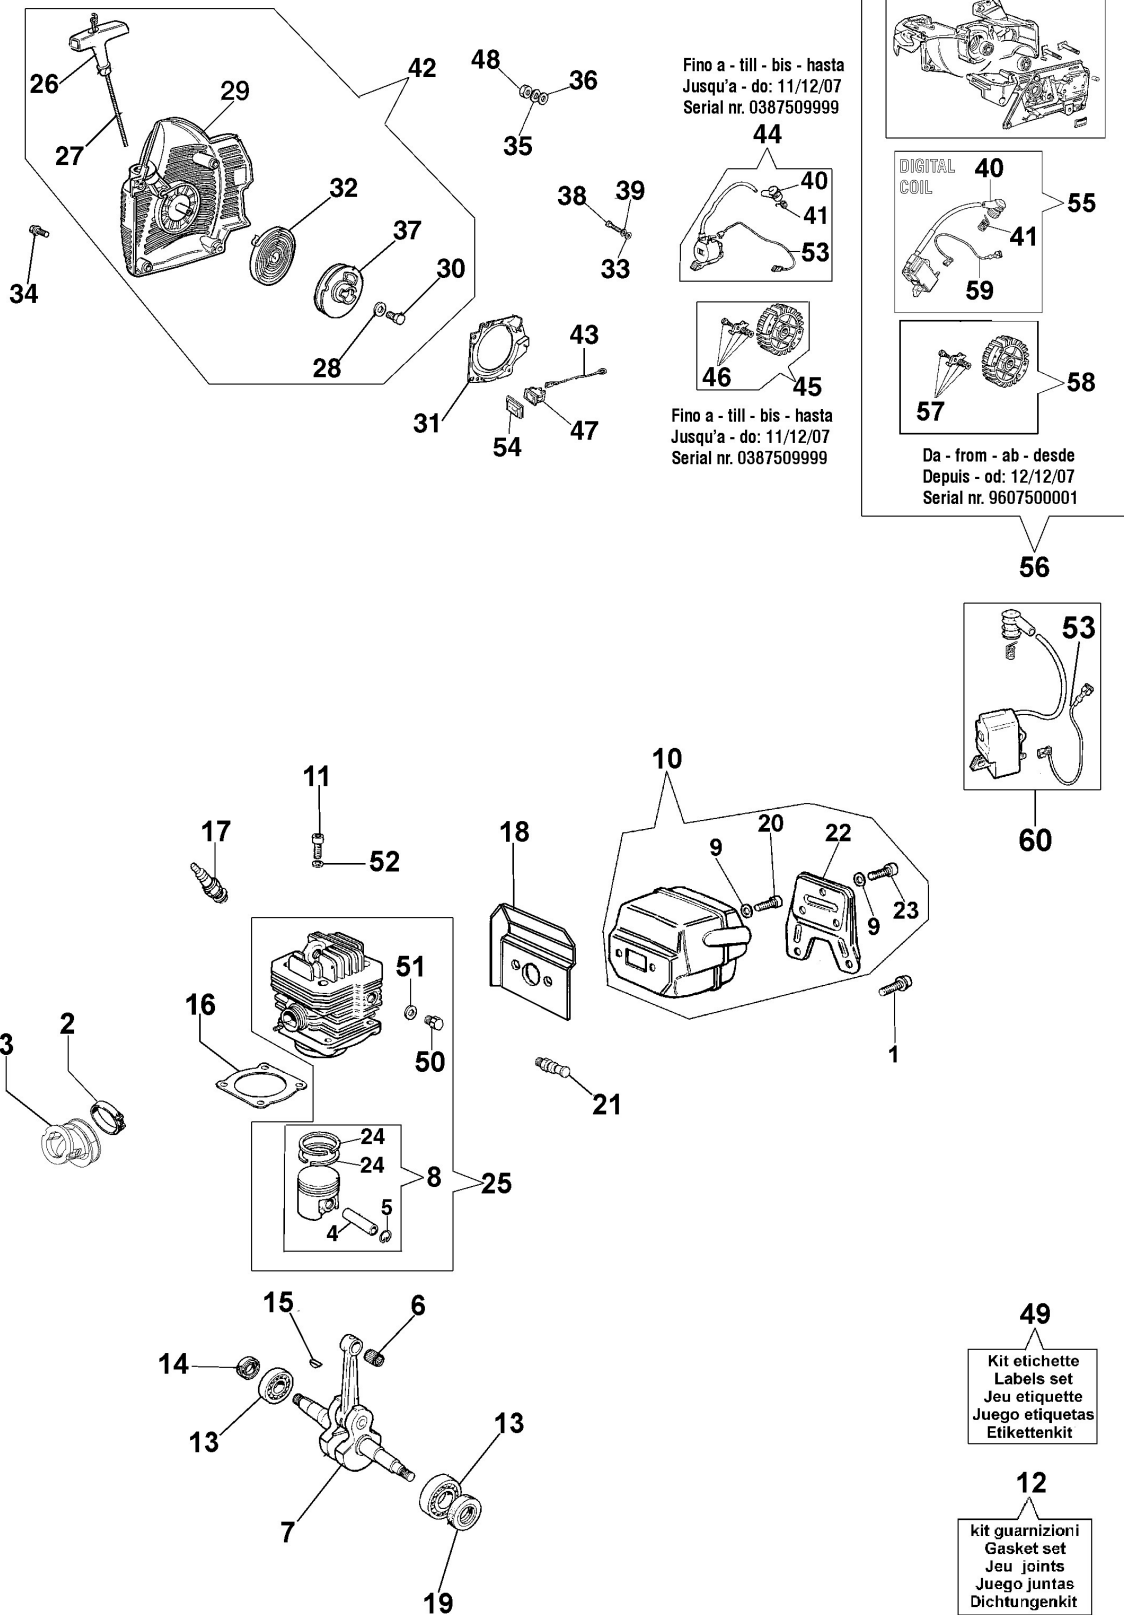

162 Chainsaw

Documents

Starter assy and engine

Crankcase and brake

Tank and air filter

Carburettor HDA-160F

Technical information

Bar length	16"-18"-20"
Chain (pitch x gauge)	3/8"x.058"
Oil Pump	adjustable
Oil/fuel tank capacity	0.35 L/0.70 L
Weight	5.5 Kg
Power/Displacement	4.7 HP - 3.5 kW/61.5 cm ³

Illustration Starter assy and engine

Illustration Starter assy and engine

Ref.Nu	Qty	Part number	Description	Validity from	Validity till	Notes	Bulletin
1	3	097000092AR	Screw				
2	1	50200015AR	Band				BT4-093-10/08
3	1	50010026R	Manifold				
4	1	50010031R	Piston pin				
5	2	007201198R	Ring				
6	1	3037014R	Bearing				
7	1	50010115R	Crankshaft				
8	1	50092013A	Piston assy Ø48				
9	2	3033074	Washer				
10	1	50022044R	Muffler				
11	4	005100906AR	Screw				
12	1	50012052B	Gasket set				
13	2	3034012R	Bearing				
14	1	094500004R	Seal ring				
15	1	094500028R	Key				
16	1	50010046DR	Gasket				
17	1	3055114	Spark plug				
18	1	50010058AR	Gasket				
19	1	007201313R	Seal ring				
20	2	3801045R	Screw				
21	1	50010215R	Decompressor				
22	1	50010145	Cover				
23	3	3801052R	Screw				
24	2	50020004R	Piston ring Ø48				
25	1	50022052C	Complete cylinder Ø48				
26	1	097000064AR	Starter handle				
27	1	098000079R	Starter rope				
28	1	3918006	Washer				
29	1	50010313BR	Starter case				
30	1	3908036	Screw				
31	1	50010019AR	Flange				
32	1	004000132R	Spring				
33	2	3916004R	Washer				
34	4	097000092AR	Screw				
35	1	3833080	Washer				
36	1	005000361	Washer				
37	1	52010439CR	Pulley				BT4-080-10/06
38	2	094000227	Screw				
39	2	006000315R	Washer				
40	1	094600097AR	Spark plug cap				
41	1	094600169A	Spring				
42	1	50010315DR	Starter assy				