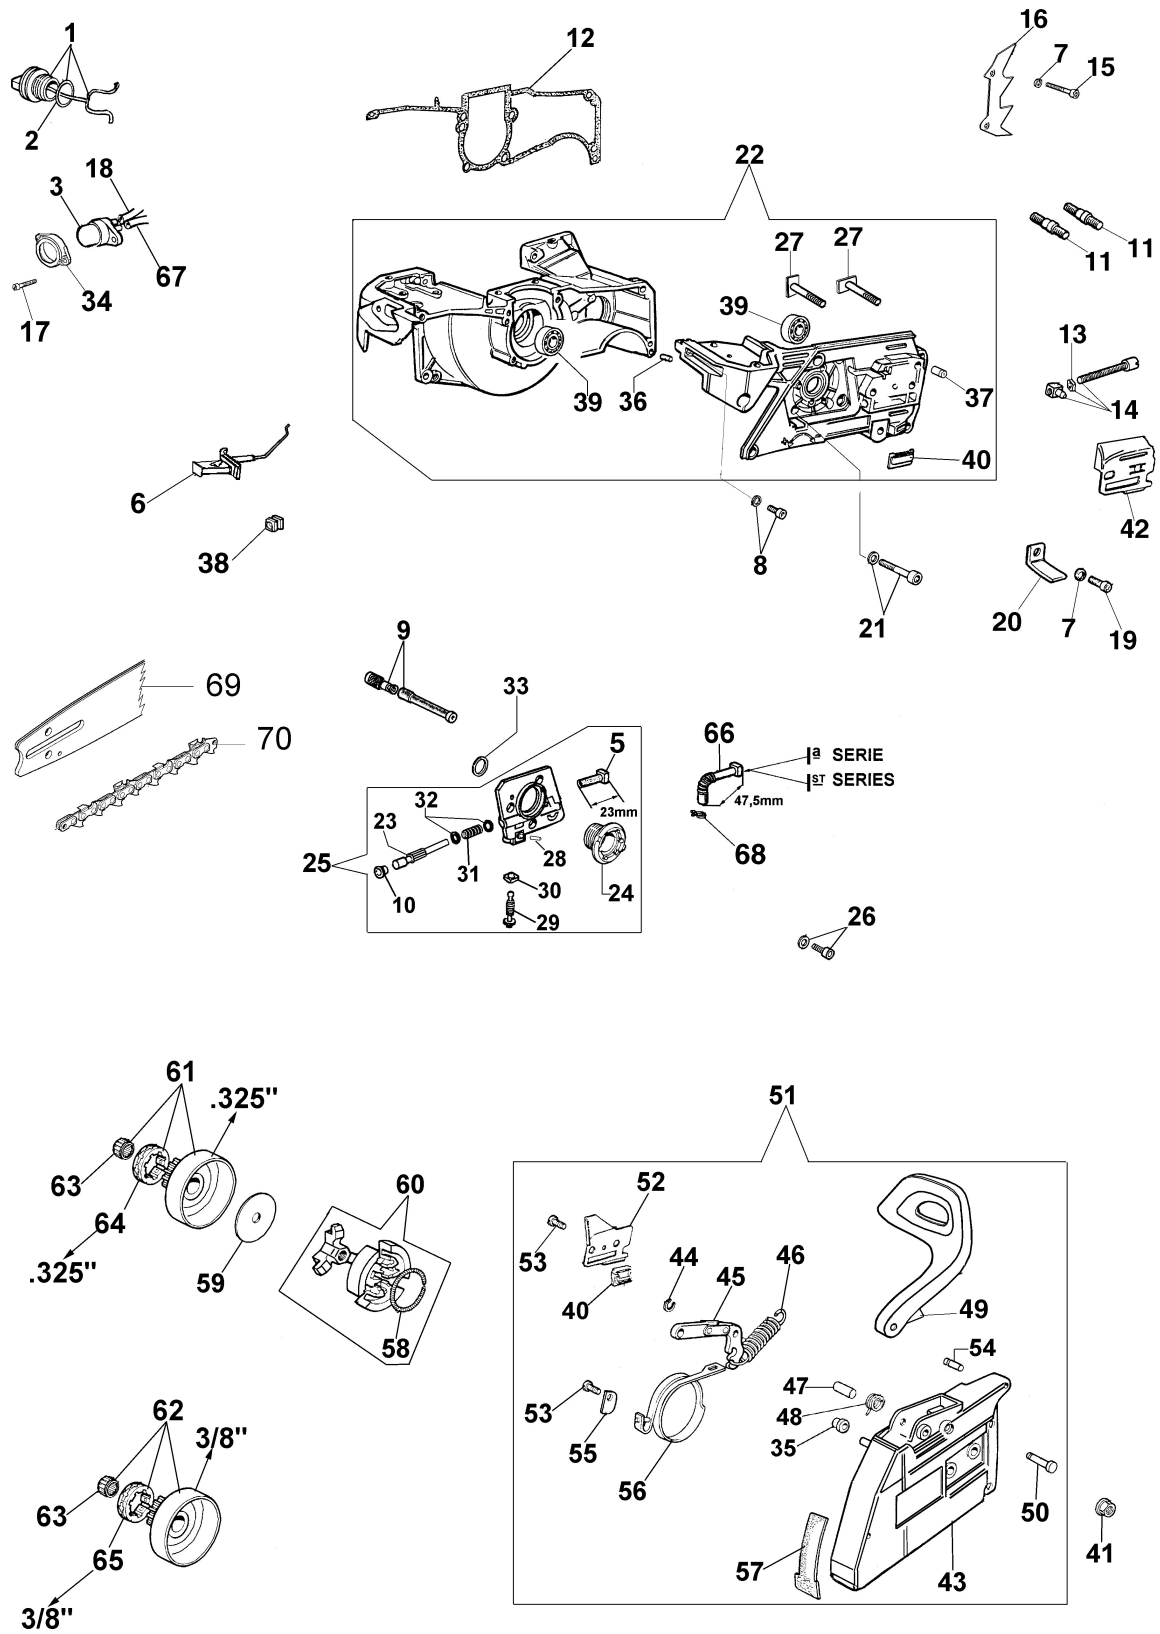

Illustration Crankcase and brake

Illustration Crankcase and brake

Ref.Nu	Qty	Part number	Description	Validity from	Validity till	Notes	Bulletin
1	1	50012009R	Cap				
2	1	099900090R	Ring				
3	1	50010032R	Air purge				
5	1	50010163R	Tube				
6	1	50010065R	Starter lever				
7	8	3833073R	Washer				
8	1	093800060B	Screw				
9	1	097000147AR	Oil suction				
10	1	097000078	Cap				
11	2	094500141AR	Stud				
12	1	50010047AR	Gasket				
13	1	50010079	Clamp				
14	1	50010151	Chain tensioner				
15	4	006100303R	Screw				
16	1	50010050B	Spike				
17	2	3960106R	Screw				
18	1	50010090AR	Tube				
19	1	006000251R	Screw				
20	1	097000283R	Clamp				
21	4	3801035	Screw				
22	1	50010347B	Crankcase				BT4-090-01/08
23	1	097000069B	Piston pump				
24	1	50010036AR	Worm gear				BT4-081-11/06
25	1	50012138	Oil pump				BT4-081-11/06
26	3	006000024R	Screw				
27	2	50010301	Screw				
28	1	097000062	Plug				
29	1	50010037	Screw				
30	1	097000068	Clamp				
31	1	097000071A	Spring				
32	2	097000070	Washer				
33	1	50010044	Washer				
34	1	50010175	Guard				
35	1	006000300	Bushing				
36	1	3023008R	Plug				
37	1	097000229R	Breather valve				
38	1	097000057R	Grommet				
39	2	3034012R	Bearing				
40	1	50070149	Guard				
41	2	50010148R	Nut				
42	1	50010010AR	Plate				
43	1	50012018AR	Chain cover				BT4-094-10/08