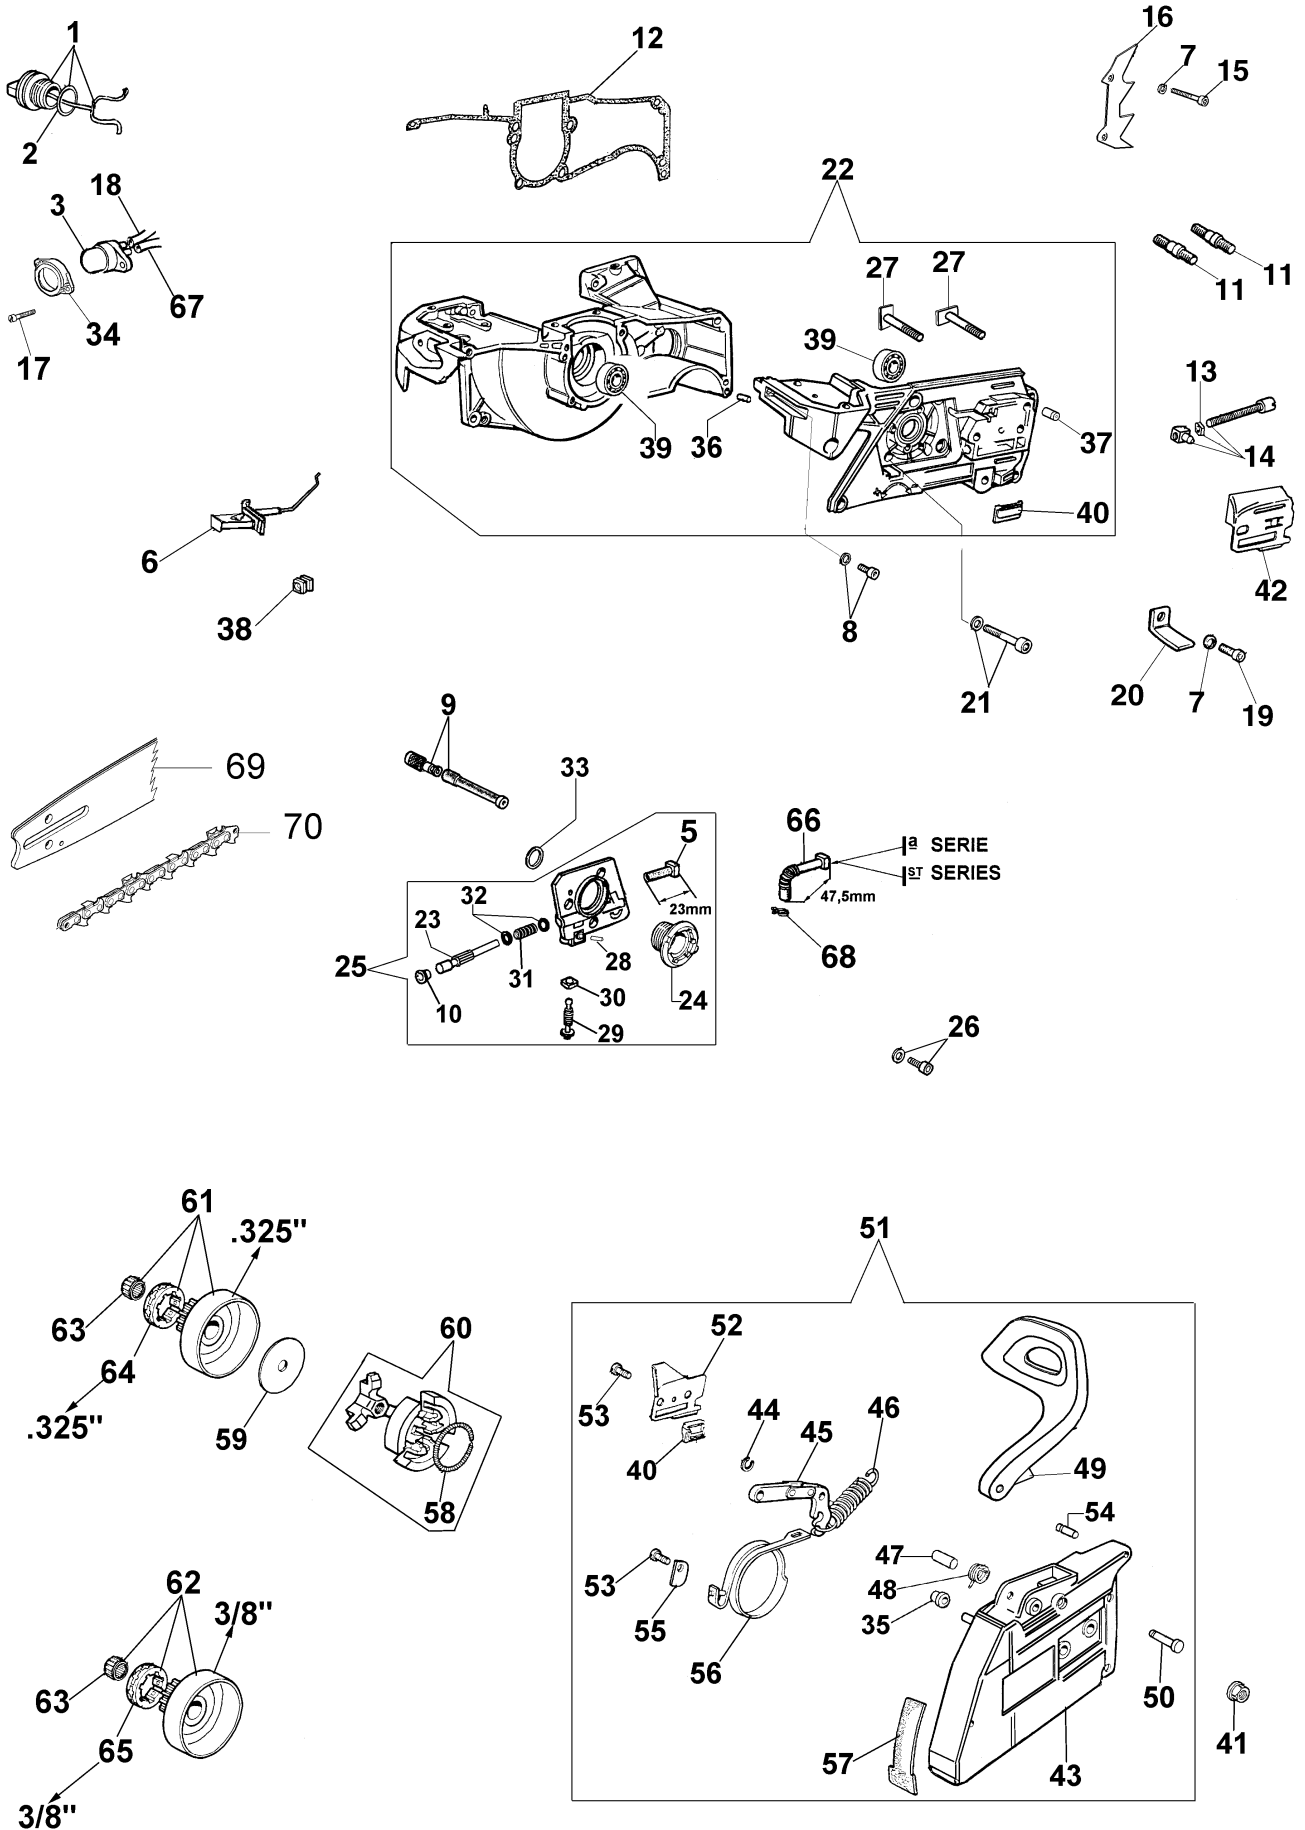

55	1	50020061R	Ignition coil	BT4-090-01/08, BT4-096-07/09
56	1	50010343B	Conversion kit	BT4-090-01/08
57	1	52012027	Pawl kit	
58	1	50010331AR	Flywheel	BT4-090-01/08
59	1	50010333R	Cable	BT4-090-01/08, BT4-096-07/09
60	1	50020061R	Ignition coil	BT4-096-07/09