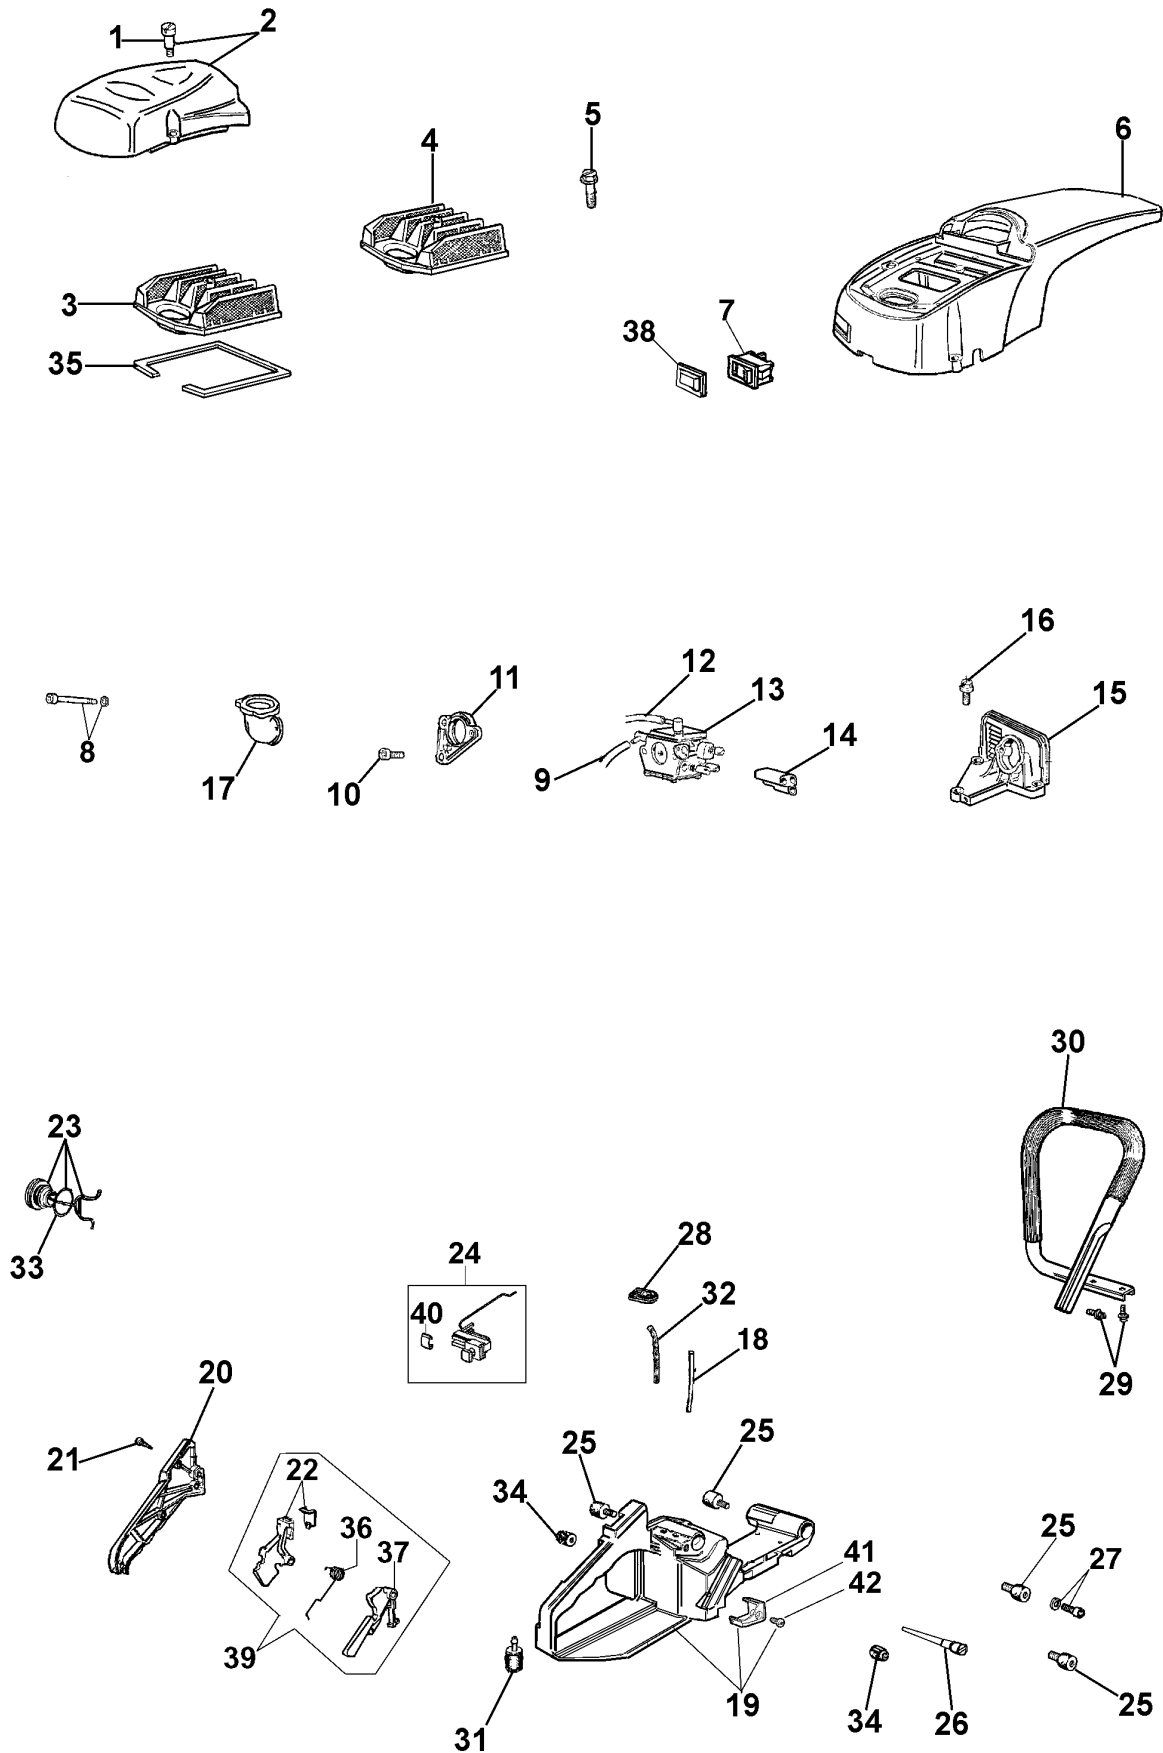

62	1	50022034	Clutch drum
63	1	3037016	Bearing
64	1	094500046	Ring
65	1	006100730	Ring
66	1	50010060	Oil line
67	1	61060012A	Tube
68	1	3059003	Band
69	1	50012038R	Bar 20" - cm 51
69	1	50012039R	Bar 13" - cm 33
69	1	50012040R	Bar 16" - cm 41
69	1	50022022	Bar 16" - cm 41
69	1	50022023R	Bar 18" - cm 46
69	1	50022024R	Bar 20" - cm 51
70	1	30629530	Chain .325 x .058 (1.5mm) - 66 links
70	1	30629512	Chain .325 x .058 (1.5mm) - 72 links
70	1	001000712R	Chain .325 x .058 (1.5mm) - 78 links
70	1	001000453R	Chain .3/8 x .058 (1.5mm) - 60 links
70	1	001000350R	Chain .3/8 x .058 (1.5mm) - 68 links
70	1	001000373R	Chain .3/8 x .058 (1.5mm) - 72 links