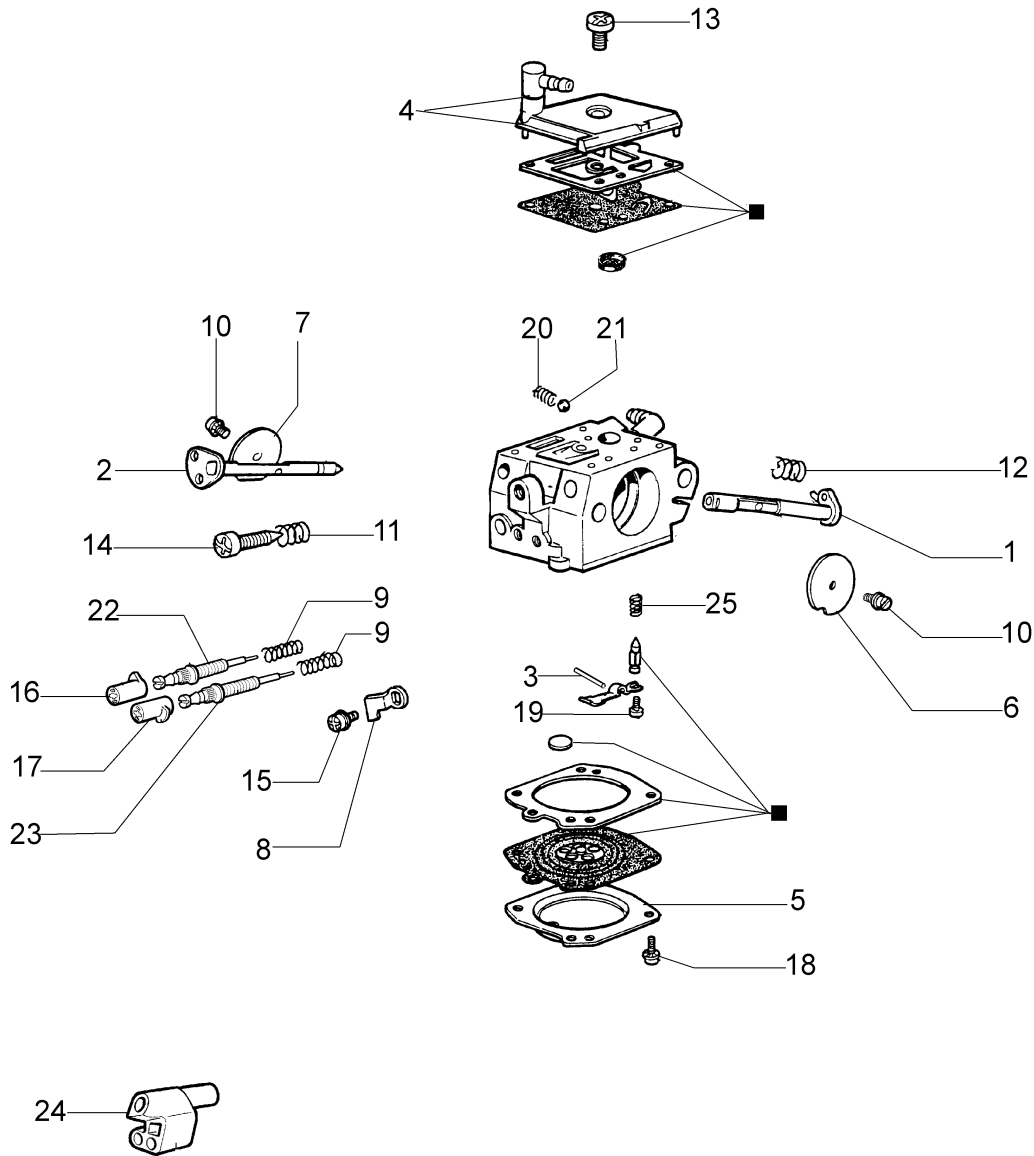

Ref.Nu	Qty	Part number	Description	Validity from	Validity till	Notes	Bulletin
1	1	093000468A	Screw				
2	1	50012048A	Cover				
3	1	097000044R	Air filter flock				BT1-017-07/07
4	1	098000092R	Air filter nylon				BT1-017-07/07
5	1	099900296R	Screw				
6	1	50012099R	Cover				
7	1	2317021R	Switch				
8	2	61052009BR	Screw				
9	1	098000319R	Tube				
10	3	3960057R	Screw				
11	1	50010028	Flange				
12	1	094000215A	Tube				
13	1	50010302A	Carburetor kit HDA-160C				
14	1	50010125	Screw guide				
15	1	50010017	Support				
16	3	097000092AR	Screw				
17	1	50010027R	Manifold				
18	1	61060012A	Tube				
19	1	50010227ER	Fuel tank	SN 9631050017			BT4-097-07/09, BT4-108-02/11
20	1	50010083	Cover				
21	1	3960040R	Screw				
22	1	50010157	Throttle lever				
23	1	50012008R	Cap				
24	1	52022048A	Throttle rod				BT4-097-07/09
25	4	097000038AR	AV-mount				
26	1	099900083A	Breather valve				
27	4	006000251R	Screw				
28	1	50010029	Grommet				
29	1	097000061AR	Screw				
30	1	50020016R	Handle				
31	1	50010218R	Fuel filter				
32	1	098000319R	Tube				
33	1	099900090	O-ring				
34	2	50010061R	AV-mount				
35	1	097000056R	Gasket				
36	1	097000028R	Spring				
37	1	097000025AR	Lever				
38	1	2317013	Guard				
39	1	097000216B	Throttle kit				
40	1	52010134R	Plate				BT4-097-07/09
41	1	50010377	Guard	SN 9631050017		Rosso; Red	BT4-108-02/11
42	1	3960098R	Screw	SN 9631050017			BT4-108-02/11

26 ■ Kit riparazione
Repair kit