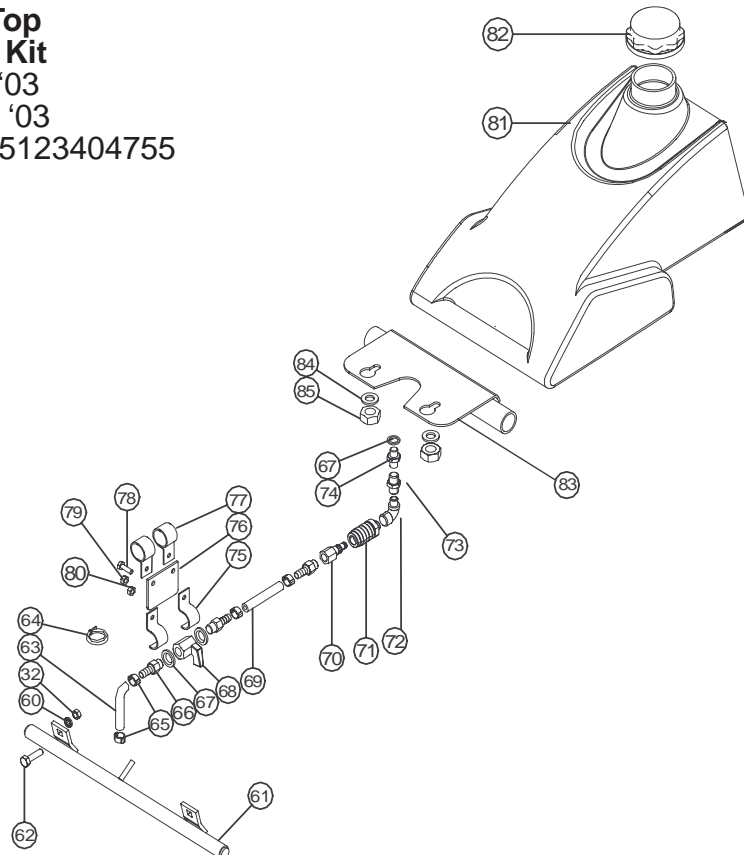

Honda Up To 31st June '03

Hatz Up To Serial No. 15123404755

Belle Group reserves the right to alter details and specification without notice

ITEM ⁽¹⁾	PART ⁽²⁾	DESCRIPTION ⁽³⁾	ITEM ⁽¹⁾	PART ⁽²⁾	DESCRIPTION ⁽³⁾
1	77.0.013	HOUSING	33	151.3.001	HANDLE ASSY (300 HONDA ORANGE)
2	77.0.016	BEARING COVER (B)		151.3.041	HANDLE ASSY (300 HONDA GREEN)
3	77.2.000	GASKET		151.3.043	HANDLE ASSY (300 HONDA YELLOW)
4	12.1.057	BEARING		151.3.045	HANDLE ASSY (300 HONDA RED)
5	77.0.014	SHAFT		151.3.046	HANDLE ASSY (300 HONDA BLUE)
6	15.0.196	OIL SEAL		151.3.003	HANDLE ASSY (350 / 600 HONDA ORANGE)
7	77.0.015	BEARING COVER (A)		151.3.047	HANDLE ASSY (350 / 600 HONDA GREEN)
8	05.0.006	WASHER (M8)		151.3.049	HANDLE ASSY (350 / 600 HONDA YELLOW)
9	4/8003	SPRING WASHER (M8)		151.3.051	HANDLE ASSY (350 / 600 HONDA RED)
10	7/8012	SETSCREW (M8 X 25)		151.3.052	HANDLE ASSY (350 / 600 HONDA BLUE)
11	05.3.053	WASHER (COPPER)		151.3.004	HANDLE ASSY (400 / 600 HATZ ORANGE)
12	14.0.034	OIL DRAIN PLUG		151.3.053	HANDLE ASSY (400 / 600 HATZ GREEN)
13	06.3.014	KEY (M8 X 7 X 25 - HONDA)		151.3.055	HANDLE ASSY (400 / 600 HATZ YELLOW)
	06.3.014	KEY (M8 X 7 X 25 - HATZ → S/NO: 109623)		151.3.057	HANDLE ASSY (400 / 600 HATZ RED)
	06.3.003	KEY (M8 X 7 X 30 - HATZ → S/NO: 109624)		151.3.058	HANDLE ASSY (400 / 600 HATZ BLUE)
14	151.0.341	PULLEY (300)	34	21.0.187	BUSH - ANTI VIBRATION (FIT TO EACH HANDLE ASSY)
	151.0.221	PULLEY (350/600 - HONDA)	35	51.0.170	FRONT COVER (300 HONDA ORANGE)
	151.0.253	PULLEY (400/600 - HATZ → S/NO: 109623)		151.0.173	FRONT COVER (300 HONDA GREEN)
	151.0.393	PULLEY (400/600 - HATZ → S/NO: 109624)		151.0.175	FRONT COVER (300 HONDA YELLOW)
15	77.0.142	WASHER (HONDA)		151.0.176	FRONT COVER (300 HONDA RED)
	77.0.142	WASHER (HATZ → S/NO: 109623)		151.0.257	FRONT COVER (300 HONDA BLUE)
	151.0.394	TOP HAT (HATZ → S/NO: 109624)		151.0.134	FRONT COVER (350 / 600 HONDA ORANGE)
16	151.0.206	BASE PLATE ASSY (300)		151.0.177	FRONT COVER (350 / 600 HONDA GREEN)
	151.0.213	BASE PLATE ASSY (300 HAUC)		151.0.179	FRONT COVER (350 / 600 HONDA YELLOW)
	151.0.207	BASE PLATE ASSY (350)		151.0.180	FRONT COVER (350 / 600 HONDA RED)
	151.0.214	BASE PLATE ASSY (350 HAUC)		151.0.261	FRONT COVER (350 / 600 HONDA BLUE)
	151.0.208	BASE PLATE ASSY (400)		151.0.171	FRONT COVER (400 / 600 HATZ ORANGE)
	151.0.215	BASE PLATE ASSY (400 HONDA HAUC)		151.0.181	FRONT COVER (400 / 600 HATZ GREEN)
	151.0.162	BASE PLATE ASSY (400 HATZ HAUC)		151.0.183	FRONT COVER (400 / 600 HATZ YELLOW)
	151.0.209	BASE PLATE ASSY (450)		151.0.184	FRONT COVER (400 / 600 HATZ RED)
	151.0.216	BASE PLATE ASSY (450 HONDA HAUC)		151.0.259	FRONT COVER (400 / 600 HATZ BLUE)
	151.0.163	BASE PLATE ASSY (450 HATZ HAUC)	36	4/5002	WASHER (M5 FLAT FORM A)
	151.0.210	BASE PLATE ASSY (500)	37	05.3.017	WASHER (M5 SHAKEPROOF)
	151.0.217	BASE PLATE ASSY (500 HONDA HAUC)	38	07.0.403	SCREW (M5 X 16 PAN HEAD)
	151.0.164	BASE PLATE ASSY (500 HATZ HAUC)	39	29.1.171	ENGINE (HONDA 2.5 HP G100)
	151.0.211	BASE PLATE ASSY (550)		29.1.149	ENGINE (HONDA 4.0HP GX120)
	151.0.218	BASE PLATE ASSY (550 HONDA HAUC)		29.1.129	ENGINE (HONDA 5.5 HP GX160)
	151.0.165	BASE PLATE ASSY (550 HATZ HAUC)		29.0.455	ENGINE (HATZ 1B20-7)
	151.0.212	BASE PLATE ASSY (600)	40	151.0.236	PAD - ANTI VIBRATION (GX120/160)
	151.0.219	BASE PLATE ASSY (600 HONDA HAUC)		151.0.306	PAD - ANTI VIBRATION (HATZ 1B20-7)
	151.0.166	BASE PLATE ASSY (600 HATZ HAUC)	41	151.0.161	PLATE (ENGINE CLAMP HONDA)
16a	151.0.362	BASE PLATE ASSY (350A HONDA)		118.0.081	PLATE (ENGINE CLAMP HATZ 1B20-7)
	151.0.385	BASE PLATE ASSY (350A HONDA HAUC)	42	151.0.112	BLOCK BELT TENSIONER (HONDA → S/NO: 111412)
	151.0.363	BASE PLATE ASSY (400A HONDA)		151.0.161	PLATE ENGINE CLAMP (HONDA → S/NO: 111412)
	151.0.386	BASE PLATE ASSY (400A HONDA HAUC)		151.0.049	BLOCK BELT TENSIONER (HATZ 1B20-7)
	151.0.364	BASE PLATE ASSY (450A HONDA)	43	02.0.097	SETSCREW (M8 X 80 (PC 300 ONLY) → S/NO: 111412)
	151.0.387	BASE PLATE ASSY (450A HONDA HAUC)		02.0.120	SETSCREW (M8 X 100 → S/NO: 111412)
	151.0.365	BASE PLATE ASSY (500A HONDA)		02.0.031	SETSCREW (M8 X 60 HATZ)
	151.0.388	BASE PLATE ASSY (500A HONDA HAUC)	44	7/8011	SETSCREW (M8 X 20 (PC 300 ONLY) → S/NO: 111412)
17	21.0.292	ANTI-VIBRATION MOUNTING (HONDA / ROBIN)		7/8011	SETSCREW (M8 X 20 (PC 300 ONLY) → S/NO: 111412)
	21.0.298	ANTI-VIBRATION MOUNTING (HATZ)		7/8012	SETSCREW (M8 X 25 BACK → S/NO: 111412)
18	05.1.006	SPRING WASHER (M10)		02.0.031	SETSCREW (M8 X 60 HONDA GX FRONT → S/NO: 111412)
19	8/10003	NUT (M10)		02.0.031	SETSCREW (M8 X 60 HONDA GX → S/NO: 111412)
20	151.3.137	VIBRATOR ASSEMBLY (300)		02.0.118	SETSCREW (M8 X 70 LONG BACK → S/NO: 111412)
	151.3.079	VIBRATOR ASSEMBLY (350/600 HONDA)		02.0.029	SETSCREW (M8 X 45 LONG HATZ 1B20-7 FRONT)
	151.3.089	VIBRATOR ASSEMBLY (400/600 HATZ)		02.0.031	SETSCREW (M8 X 60 LONG BACK)
21	06.1.006	SPIROL PIN (M5 X 18 → S/NO.: 108825)	45	8/8008	NYLOC NUT (M8)
22	05.3.071	WASHER (M14 NORDLOCK → S/NO.: 108825)	46	06.8.014	KEY (5/16 SQ X 65MM HONDA G100 ONLY)
23	02.0.084	SETSCREW (M14 X 35 → S/NO.: 108825)		06.8.001	KEY (3/16" SQ X 1.25")
	07.9.062	SETSCREW (M14 X 35 WITH NYLON → S/NO.: 108825)	47	10.7.256	CLUTCH (HONDA G100)
24	151.0.022	SPACER - AV MOUNTING R/H (HATZ)		10.7.255	CLUTCH (HONDA GX120/160 & HATZ 1B20-7)
25	151.0.011	MOUNTING PLATE ASSEMBLY (HONDA G100)	48	151.0.342	TOP HAT (CLUTCH HONDA G100 ONLY)
	151.0.031	MOUNTING PLATE ASSEMBLY (HONDA GX120/160)	49	151.0.343	WASHER (CLUTCH RETAINING HONDA G100 ONLY)
	151.0.040	MOUNTING PLATE ASSEMBLY (HATZ 1B20/7)		05.3.062	WASHER (M8 REPAIR)
26	151.0.019	PIVOT BOLT	50	05.5.001	WASHER (1/4" SPRING HONDA G100 ONLY)
27	8/14006	NUT - M14 NYLOC (HONDA G100)		4/8003	WASHER (M8 SPRING)
	151.0.220	STRUT - GX FRAME AND HANDLE (HONDA GX120/160)	51	02.3.005	SETSCREW (1/4" UNF X 1" HONDA G100 ONLY)
	151.0.256	STRUT (HATZ FRAME AND HANDLE HATZ 1B20/7)		02.3.020	SETSCREW (5/16" UNF X 1")
28	7/10013	SETSCREW (M10 X 20 LONG)	52	11.0.086	DRIVE BELT (HONDA G100 → S/NO.: 105481)
29	4/1005	WASHER (M10 FLAT FORM A)		11.4.019	DRIVE BELT (HONDA GX120/160 & G100 → S/NO.: 105482)
30	21.0.239	GROMMET (TUBE END)		11.4.020	DRIVE BELT (HATZ 1B20-7)
31	21.0.234	BOTTOM STOP	53	151.0.167	BELT GUARD (HONDA G100)
32	8/8001	NUT M8		151.0.020	BELT GUARD (HONDA GX120 & GX160)