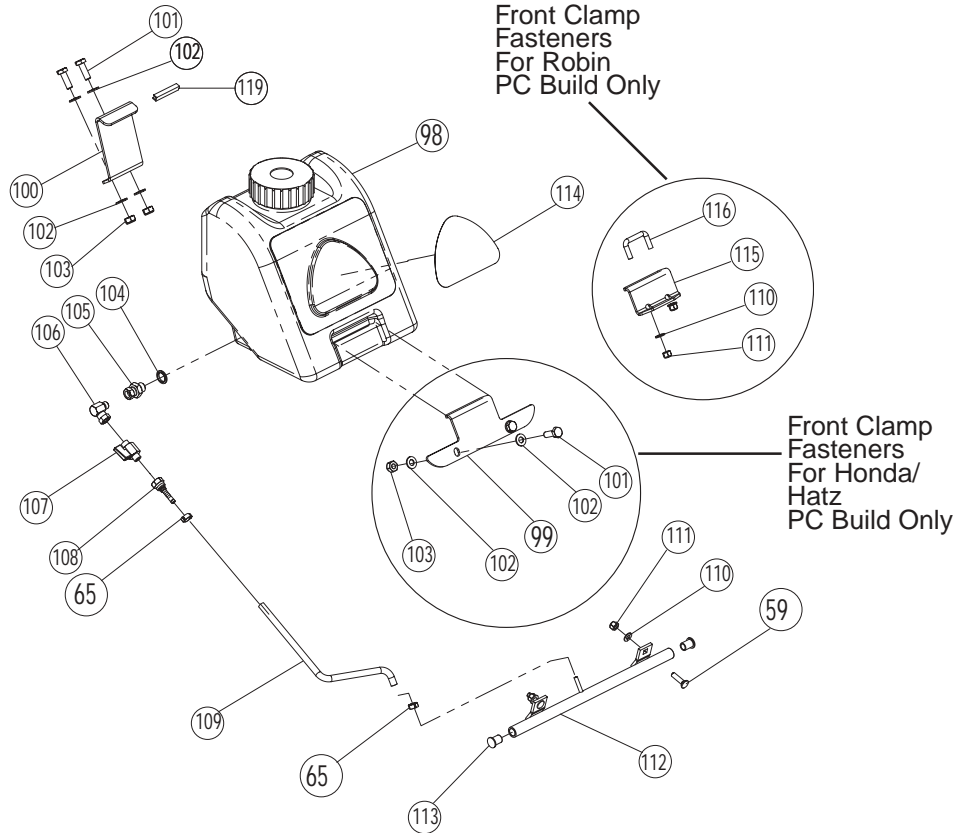

Robin / Honda / Hatz Front Mounted Water Bottle Kit

Robin From 1st July '03

Honda From 1st July '03

Hatz From Serial No. 15123404756